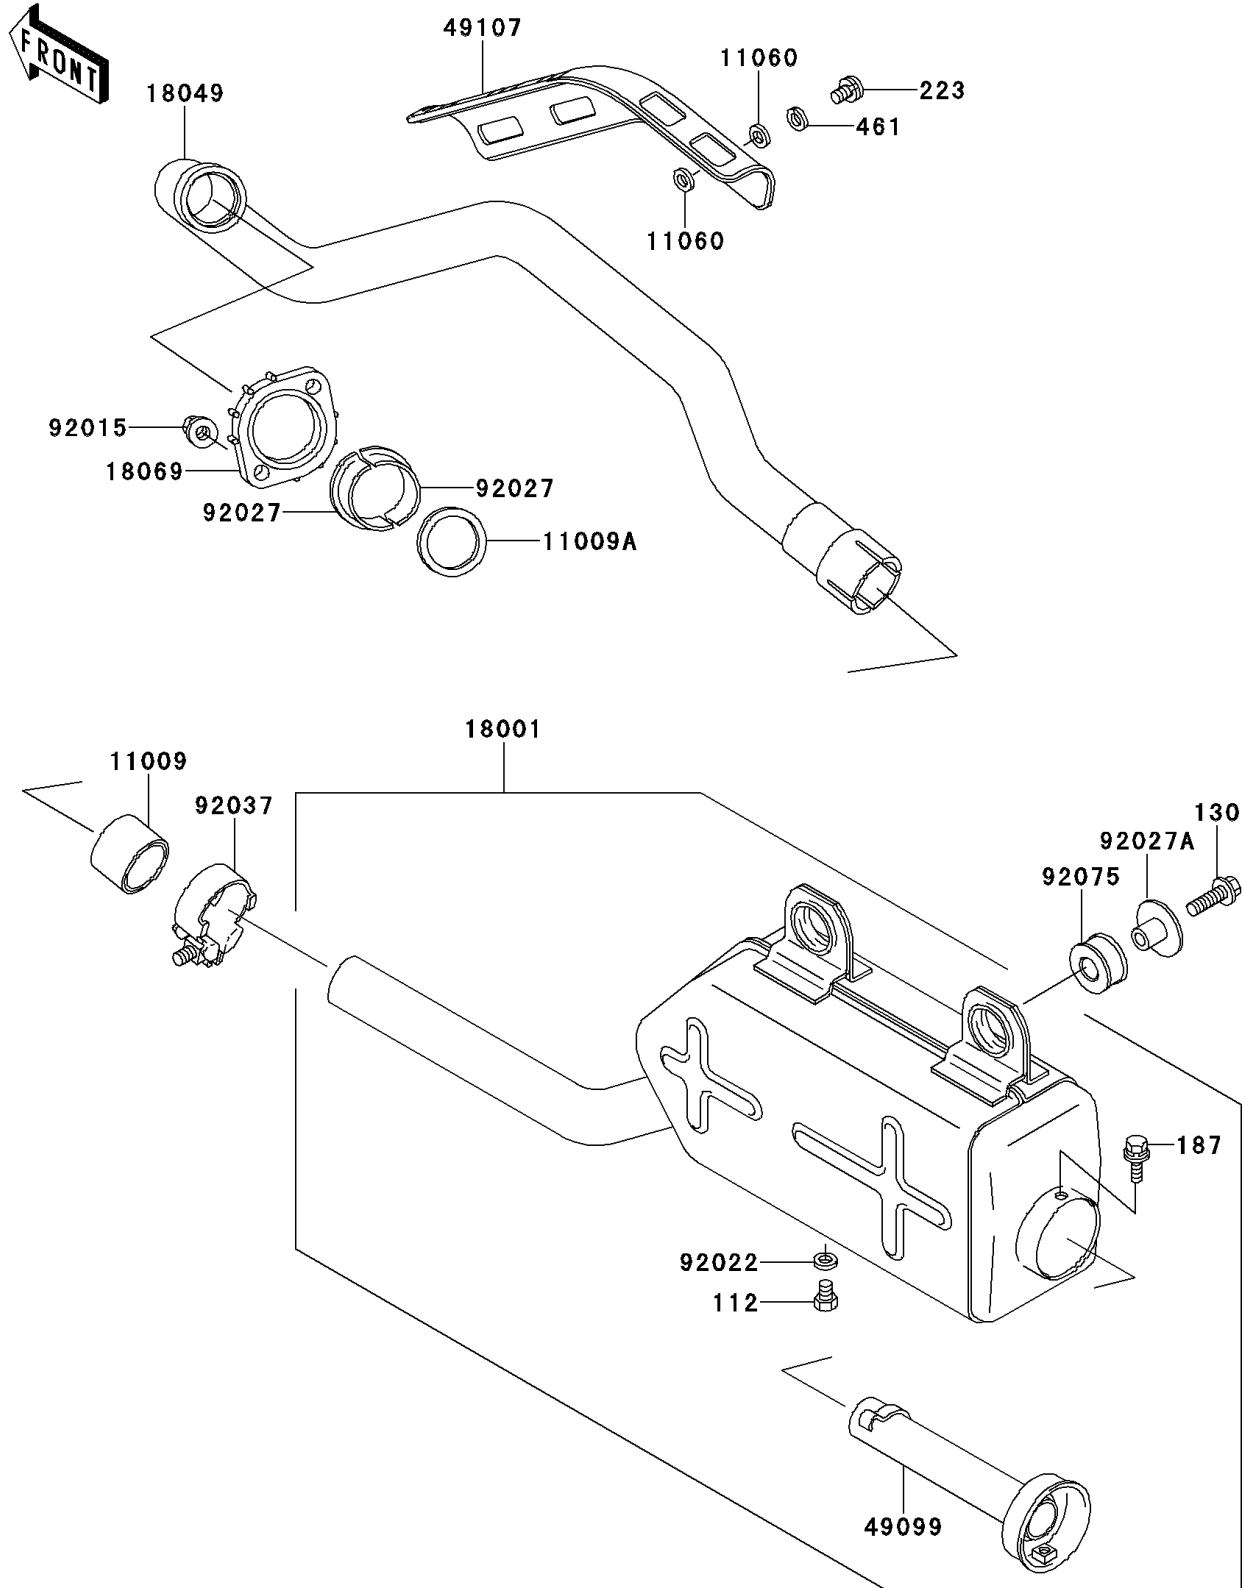

2000 Bayou 220 PARTS DIAGRAM

Muffler(s)

E1140

2000 Bayou 220 PARTS LIST

Muffler(s)

ITEM NAME	PART NUMBER	QUANTITY
BOLT-UPSET (Ref # 112)	112B0608	1
BOLT-FLANGED,8X30 (Ref # 130)	130J0830	2
BOLT-UPSET-WSP (Ref # 187)	187B0612	1
SCREW-PAN-WS-CROS (Ref # 223)	223C0610	2
WASHER-SPRING,6MM,BLACK (Ref # 461)	461K0600	2
GASKET,EXHAUST PIPE CONNECTING (Ref # 11009)	11009-1718	1
GASKET,EXHAUST PIPE HOLDER (Ref # 11009A)	11009-1866	1
GASKET,6.2X11.5X1.5 (Ref # 11060)	11060-1109	4
MUFFLER (Ref # 18001)	18001-1667	1
PIPE-EXHAUST (Ref # 18049)	18049-1415	1
HOLDER-EXHAUST PIPE (Ref # 18069)	18069-1078	1
BAFFLE-PIPE MUFFLER (Ref # 49099)	49099-1249	1
COVER-EXHAUST PIPE (Ref # 49107)	49107-1074	1
NUT,6MM (Ref # 92015)	92015-1365	2
WASHER,6.2X11X1 (Ref # 92022)	92022-304	1
COLLAR,L=14.5 (Ref # 92027)	92027-1142	2
COLLAR,MUFFLER (Ref # 92027A)	92027-1981	2
CLAMP (Ref # 92037)	92037-1956	1
DAMPER,MUFFLER (Ref # 92075)	92075-1809	2