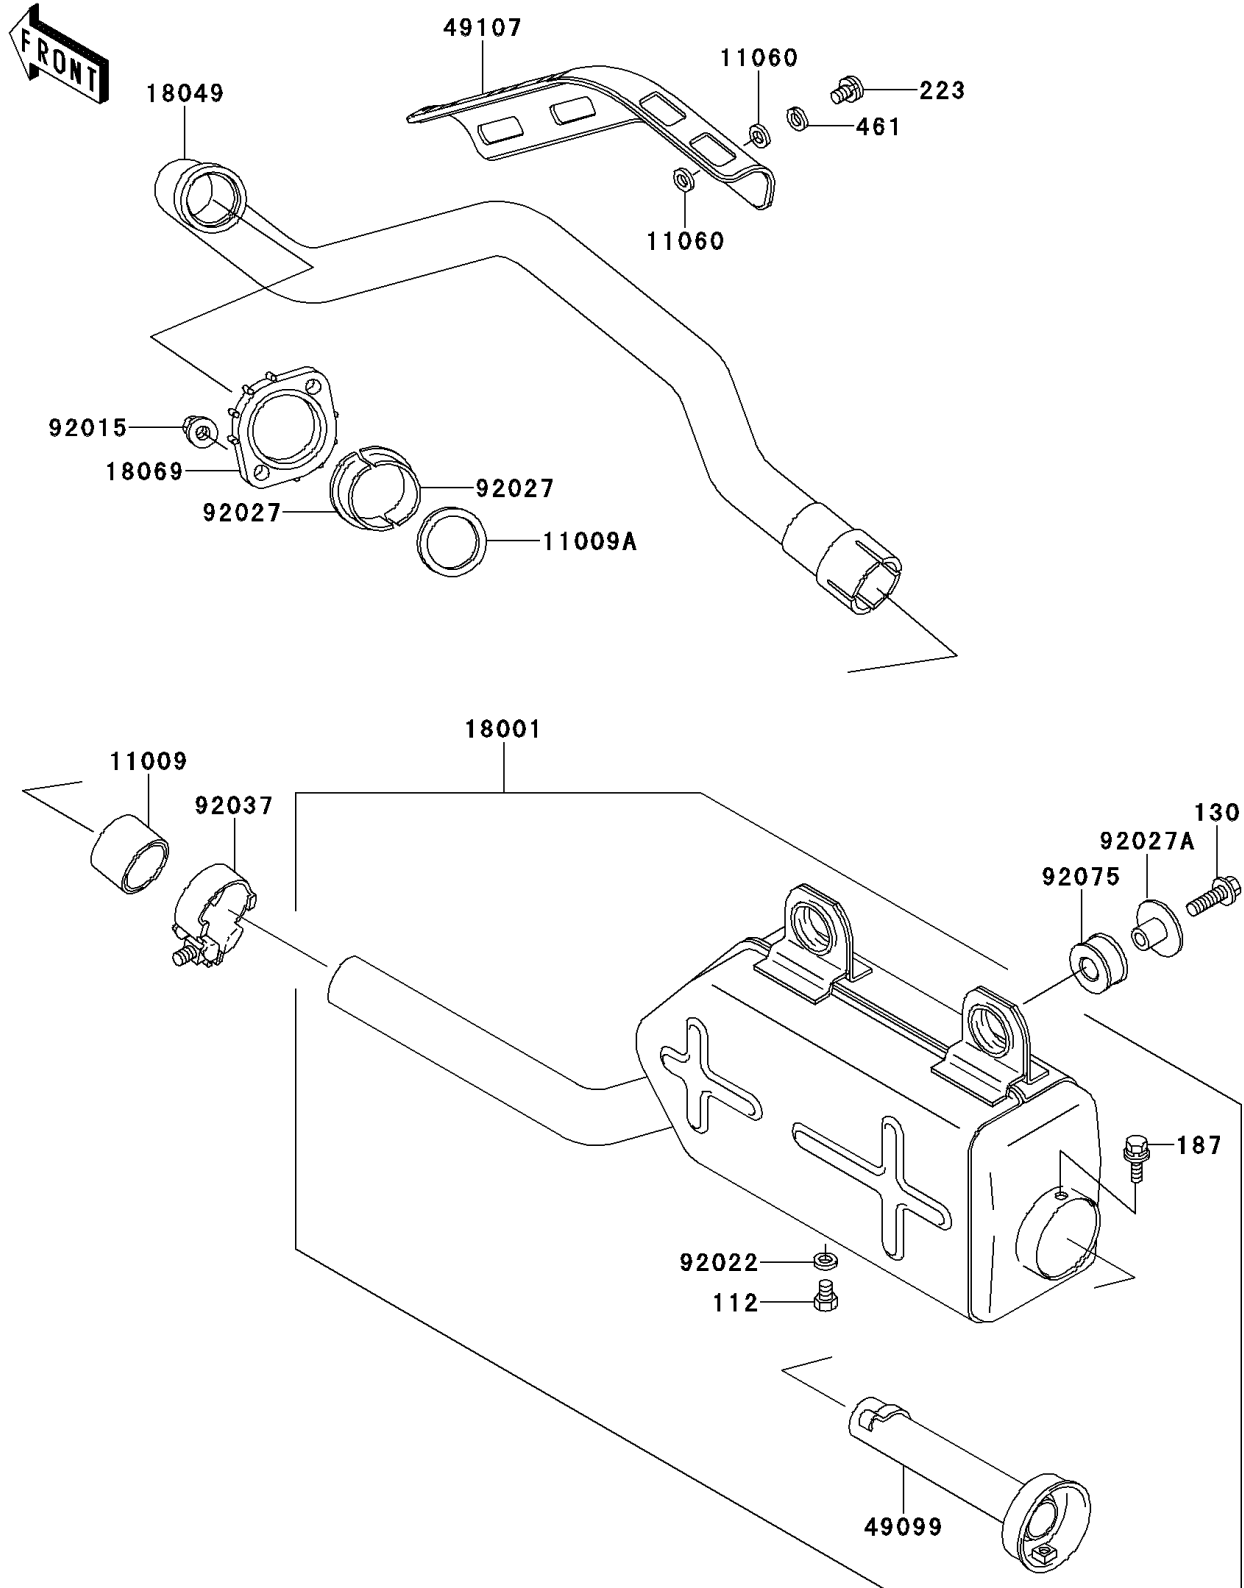

2001 Bayou 220 PARTS DIAGRAM

Muffler(s)

E1140

2001 Bayou 220 PARTS LIST

Muffler(s)

ITEM NAME	PART NUMBER	QUANTITY
BOLT-UPSET (Ref # 112)	112B0608	1
BOLT-FLANGED,8X30 (Ref # 130)	130J0830	2
BOLT-UPSET-WSP (Ref # 187)	187B0612	1
SCREW-PAN-WS-CROS (Ref # 223)	223C0610	2
WASHER-SPRING,6MM,BLACK (Ref # 461)	461K0600	2
GASKET,EXHAUST PIPE CONNECTING (Ref # 11009)	11009-1718	1
GASKET,EXHAUST PIPE HOLDER (Ref # 11009A)	11009-1866	1
GASKET,6.2X11.5X1.5 (Ref # 11060)	11060-1109	4
MUFFLER (Ref # 18001)	18001-1667	1
PIPE-EXHAUST (Ref # 18049)	18049-1415	1
HOLDER-EXHAUST PIPE (Ref # 18069)	18069-1078	1
BAFFLE-PIPE MUFFLER (Ref # 49099)	49099-1249	1
COVER-EXHAUST PIPE (Ref # 49107)	49107-1074	1
NUT,6MM (Ref # 92015)	92015-1365	2
WASHER,6.2X11X1 (Ref # 92022)	92022-304	1
COLLAR,L=14.5 (Ref # 92027)	92027-1142	2
COLLAR,MUFFLER (Ref # 92027A)	92027-1981	2
CLAMP (Ref # 92037)	92037-1956	1
DAMPER,MUFFLER (Ref # 92075)	92075-1809	2