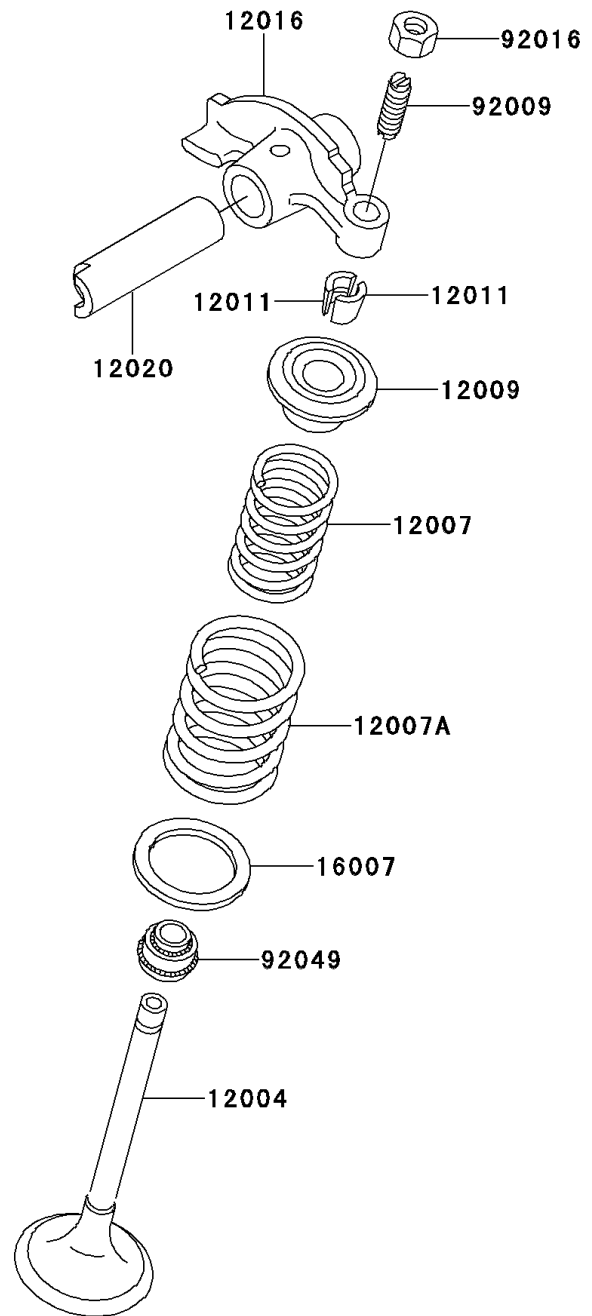

1997 Bayou 220 PARTS DIAGRAM

Valve(s)

E1210

1997 Bayou 220 PARTS LIST

Valve(s)

ITEM NAME	PART NUMBER	QUANTITY
VALVE-INTAKE (Ref # 12004)	12004-1082	1
VALVE-EXHAUST (Ref # 12005)	12005-1093	1
SPRING-ENGINE VALVE,INNER (Ref # 12007)	12007-1001	2
SPRING-ENGINE VALVE,OUTER (Ref # 12007A)	12007-1002	2
RETAINER-VALVE SPRING (Ref # 12009)	12009-1001	2
COLLET (Ref # 12011)	12011-1003	4
ARM-ROCKER (Ref # 12016)	12016-1099	2
SHAFT-ROCKER (Ref # 12020)	12020-1053	2
SEAT-SPRING (Ref # 16007)	16007-1106	2
SCREW,6MM (Ref # 92009)	92009-1032	2
NUT,6MM (Ref # 92016)	92016-061	2
SEAL-OIL,RVC2-5.5X8.5X8.3 (Ref # 92049)	92049-1062	2