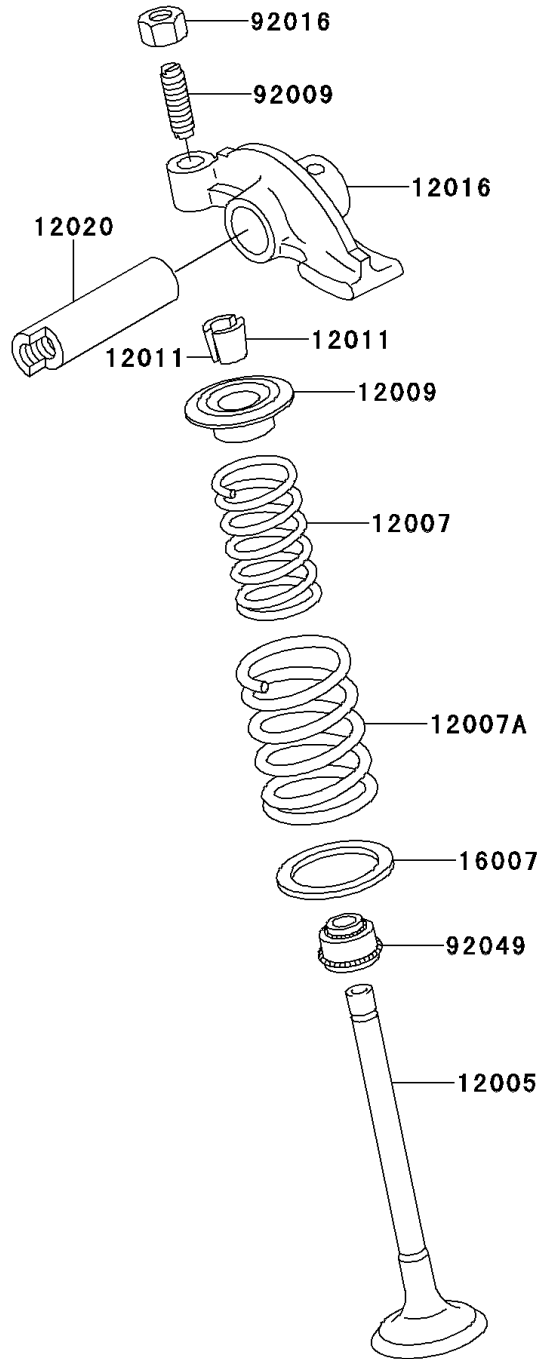

1997 Bayou 220 PARTS DIAGRAM

Valve(s)

E1210

1997 Bayou 220 PARTS LIST

Valve(s)

ITEM NAME	PART NUMBER	QUANTITY
VALVE-INTAKE (Ref # 12004)	12004-1082	1
VALVE-EXHAUST (Ref # 12005)	12005-1093	1
SPRING-ENGINE VALVE,INNER (Ref # 12007)	12007-1001	2
SPRING-ENGINE VALVE,OUTER (Ref # 12007A)	12007-1002	2
RETAINER-VALVE SPRING (Ref # 12009)	12009-1001	2
COLLET (Ref # 12011)	12011-1003	4
ARM-ROCKER (Ref # 12016)	12016-1099	2
SHAFT-ROCKER (Ref # 12020)	12020-1053	2
SEAT-SPRING (Ref # 16007)	16007-1106	2
SCREW,6MM (Ref # 92009)	92009-1032	2
NUT,6MM (Ref # 92016)	92016-061	2
SEAL-OIL,RVC2-5.5X8.5X8.3 (Ref # 92049)	92049-1062	2