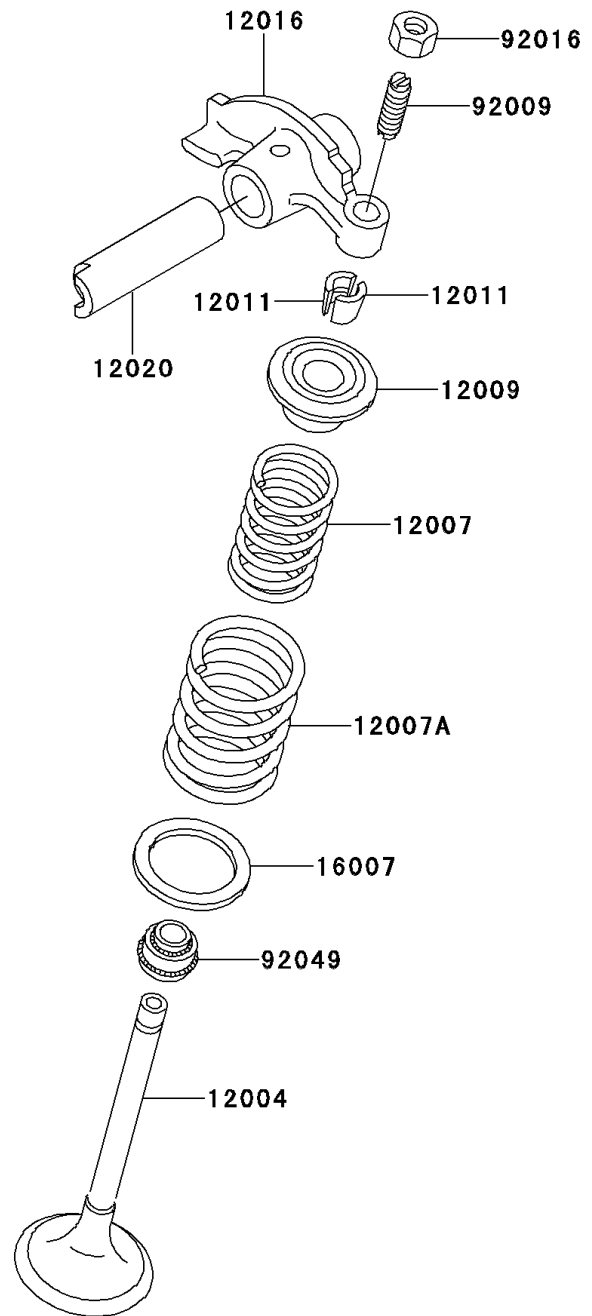

# 1997 Bayou 220 PARTS DIAGRAM

Valve(s)

E1210

## 1997 Bayou 220 PARTS LIST

Valve(s)

ITEM NAME	PART NUMBER	QUANTITY
VALVE-INTAKE (Ref # 12004)	12004-1082	1
VALVE-EXHAUST (Ref # 12005)	12005-1093	1
SPRING-ENGINE VALVE,INNER (Ref # 12007)	12007-1001	2
SPRING-ENGINE VALVE,OUTER (Ref # 12007A)	12007-1002	2
RETAINER-VALVE SPRING (Ref # 12009)	12009-1001	2
COLLET (Ref # 12011)	12011-1003	4
ARM-ROCKER (Ref # 12016)	12016-1099	2
SHAFT-ROCKER (Ref # 12020)	12020-1053	2
SEAT-SPRING (Ref # 16007)	16007-1106	2
SCREW,6MM (Ref # 92009)	92009-1032	2
NUT,6MM (Ref # 92016)	92016-061	2
SEAL-OIL,RVC2-5.5X8.5X8.3 (Ref # 92049)	92049-1062	2