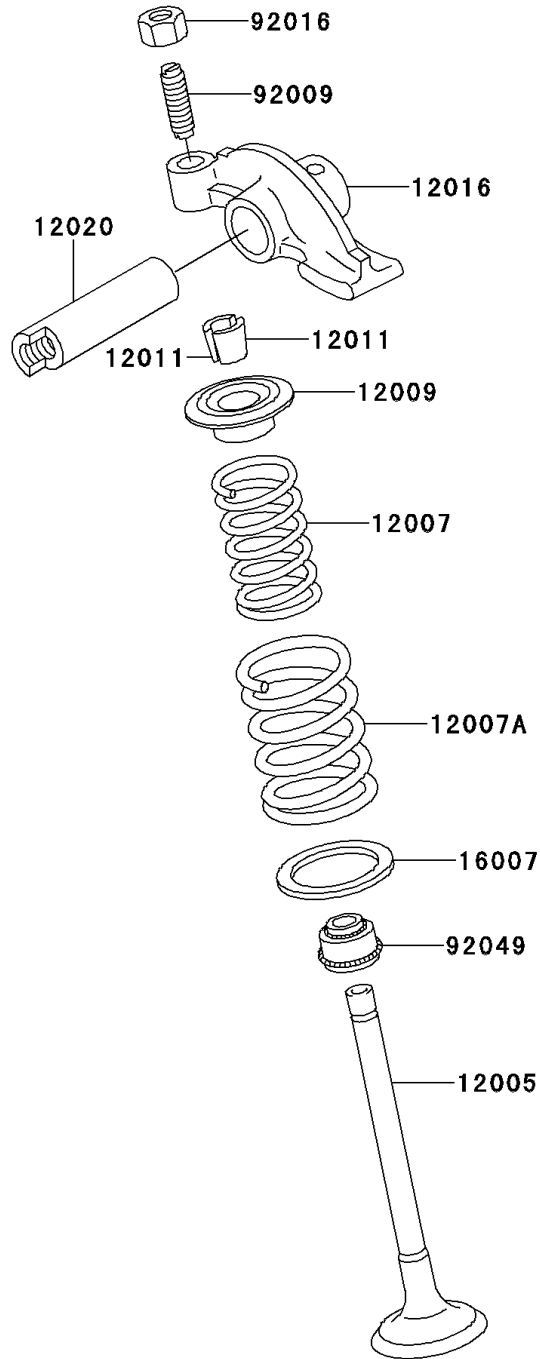

# 1997 Bayou 220 PARTS DIAGRAM

Valve(s)

E1210

## 1997 Bayou 220 PARTS LIST

Valve(s)

ITEM NAME	PART NUMBER	QUANTITY
VALVE-INTAKE (Ref # 12004)	12004-1082	1
VALVE-EXHAUST (Ref # 12005)	12005-1093	1
SPRING-ENGINE VALVE,INNER (Ref # 12007)	12007-1001	2
SPRING-ENGINE VALVE,OUTER (Ref # 12007A)	12007-1002	2
RETAINER-VALVE SPRING (Ref # 12009)	12009-1001	2
COLLET (Ref # 12011)	12011-1003	4
ARM-ROCKER (Ref # 12016)	12016-1099	2
SHAFT-ROCKER (Ref # 12020)	12020-1053	2
SEAT-SPRING (Ref # 16007)	16007-1106	2
SCREW,6MM (Ref # 92009)	92009-1032	2
NUT,6MM (Ref # 92016)	92016-061	2
SEAL-OIL,RVC2-5.5X8.5X8.3 (Ref # 92049)	92049-1062	2