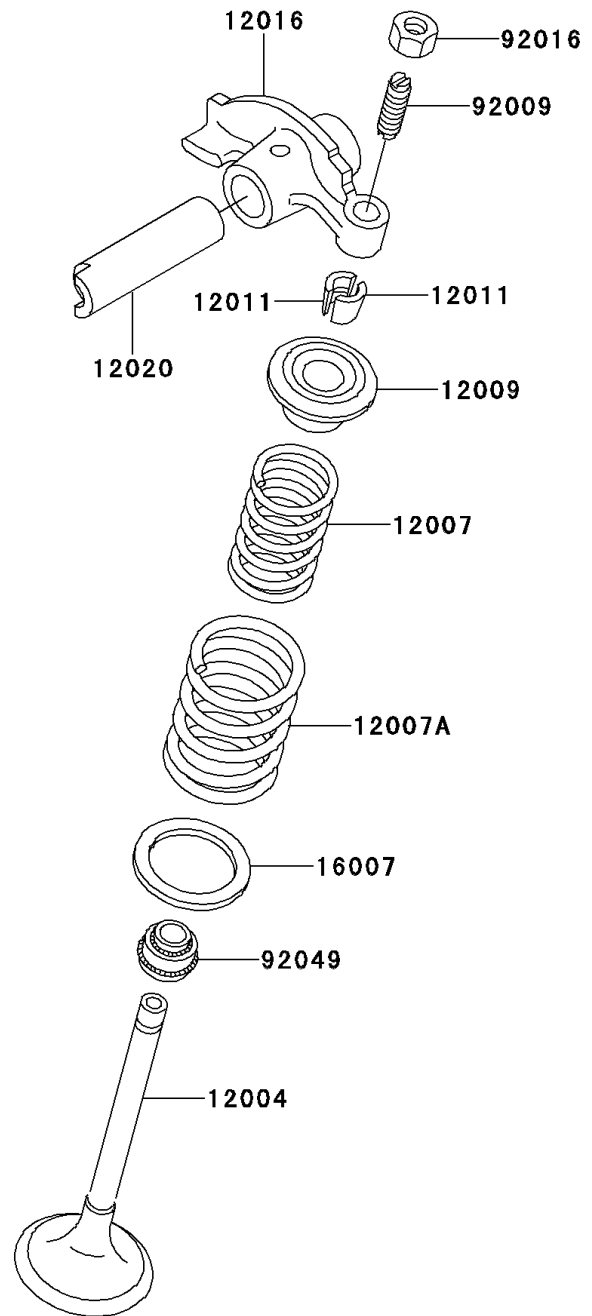

1999 Bayou 220 PARTS DIAGRAM

Valve(s)

E1210

1999 Bayou 220 PARTS LIST

Valve(s)

ITEM NAME	PART NUMBER	QUANTITY
VALVE-INTAKE (Ref # 12004)	12004-1082	1
VALVE-EXHAUST (Ref # 12005)	12005-1093	1
SPRING-ENGINE VALVE,INNER (Ref # 12007)	12007-1001	2
SPRING-ENGINE VALVE,OUTER (Ref # 12007A)	12007-1002	2
RETAINER-VALVE SPRING (Ref # 12009)	12009-1001	2
COLLET (Ref # 12011)	12011-1003	4
ARM-ROCKER (Ref # 12016)	12016-1099	2
SHAFT-ROCKER (Ref # 12020)	12020-1053	2
SEAT-SPRING (Ref # 16007)	16007-1106	2
SCREW,6MM (Ref # 92009)	92009-1032	2
NUT,6MM (Ref # 92016)	92016-061	2
SEAL-OIL,RVC2-5.5X8.5X8.3 (Ref # 92049)	92049-1062	2