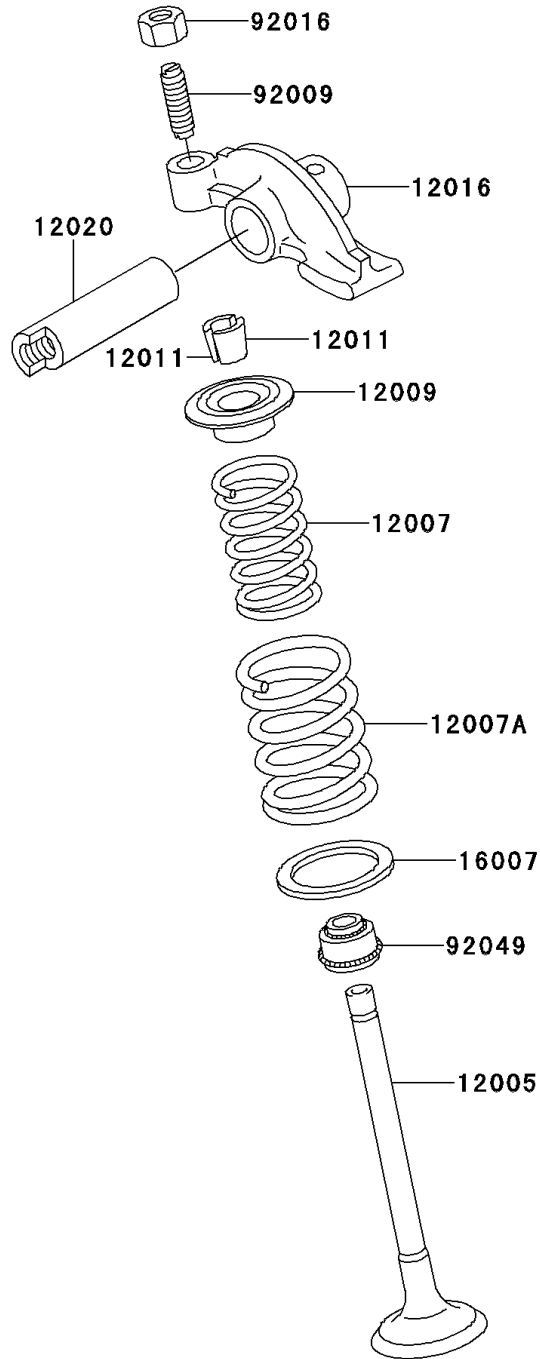

1999 Bayou 220 PARTS DIAGRAM

Valve(s)

E1210

1999 Bayou 220 PARTS LIST

Valve(s)

ITEM NAME	PART NUMBER	QUANTITY
VALVE-INTAKE (Ref # 12004)	12004-1082	1
VALVE-EXHAUST (Ref # 12005)	12005-1093	1
SPRING-ENGINE VALVE,INNER (Ref # 12007)	12007-1001	2
SPRING-ENGINE VALVE,OUTER (Ref # 12007A)	12007-1002	2
RETAINER-VALVE SPRING (Ref # 12009)	12009-1001	2
COLLET (Ref # 12011)	12011-1003	4
ARM-ROCKER (Ref # 12016)	12016-1099	2
SHAFT-ROCKER (Ref # 12020)	12020-1053	2
SEAT-SPRING (Ref # 16007)	16007-1106	2
SCREW,6MM (Ref # 92009)	92009-1032	2
NUT,6MM (Ref # 92016)	92016-061	2
SEAL-OIL,RVC2-5.5X8.5X8.3 (Ref # 92049)	92049-1062	2