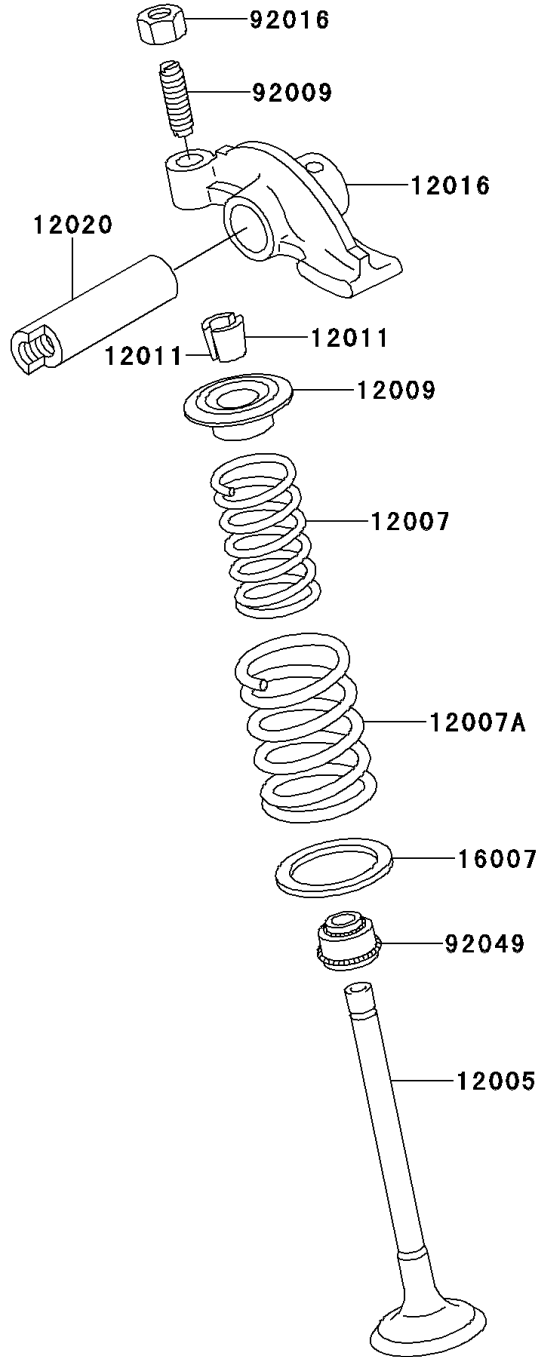

# 2000 Bayou 220 PARTS DIAGRAM

Valve(s)

E1210

## 2000 Bayou 220 PARTS LIST

Valve(s)

ITEM NAME	PART NUMBER	QUANTITY
VALVE-INTAKE (Ref # 12004)	12004-1082	1
VALVE-EXHAUST (Ref # 12005)	12005-1093	1
SPRING-ENGINE VALVE,INNER (Ref # 12007)	12007-1001	2
SPRING-ENGINE VALVE,OUTER (Ref # 12007A)	12007-1002	2
RETAINER-VALVE SPRING (Ref # 12009)	12009-1001	2
COLLET (Ref # 12011)	12011-1003	4
ARM-ROCKER (Ref # 12016)	12016-1099	2
SHAFT-ROCKER (Ref # 12020)	12020-1053	2
SEAT-SPRING (Ref # 16007)	16007-1106	2
SCREW,6MM (Ref # 92009)	92009-1032	2
NUT,6MM (Ref # 92016)	92016-061	2
SEAL-OIL,RVC2-5.5X8.5X8.3 (Ref # 92049)	92049-1062	2