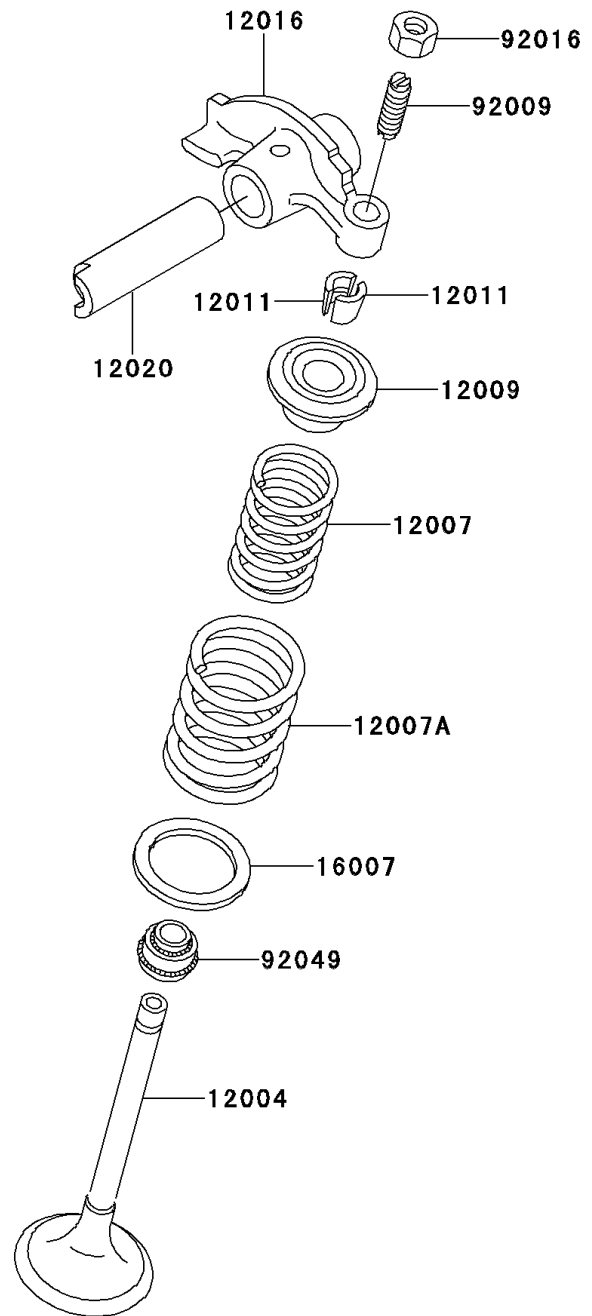

# 2000 Bayou 220 PARTS DIAGRAM

Valve(s)

E1210

## 2000 Bayou 220 PARTS LIST

Valve(s)

ITEM NAME	PART NUMBER	QUANTITY
VALVE-INTAKE (Ref # 12004)	12004-1082	1
VALVE-EXHAUST (Ref # 12005)	12005-1093	1
SPRING-ENGINE VALVE,INNER (Ref # 12007)	12007-1001	2
SPRING-ENGINE VALVE,OUTER (Ref # 12007A)	12007-1002	2
RETAINER-VALVE SPRING (Ref # 12009)	12009-1001	2
COLLET (Ref # 12011)	12011-1003	4
ARM-ROCKER (Ref # 12016)	12016-1099	2
SHAFT-ROCKER (Ref # 12020)	12020-1053	2
SEAT-SPRING (Ref # 16007)	16007-1106	2
SCREW,6MM (Ref # 92009)	92009-1032	2
NUT,6MM (Ref # 92016)	92016-061	2
SEAL-OIL,RVC2-5.5X8.5X8.3 (Ref # 92049)	92049-1062	2