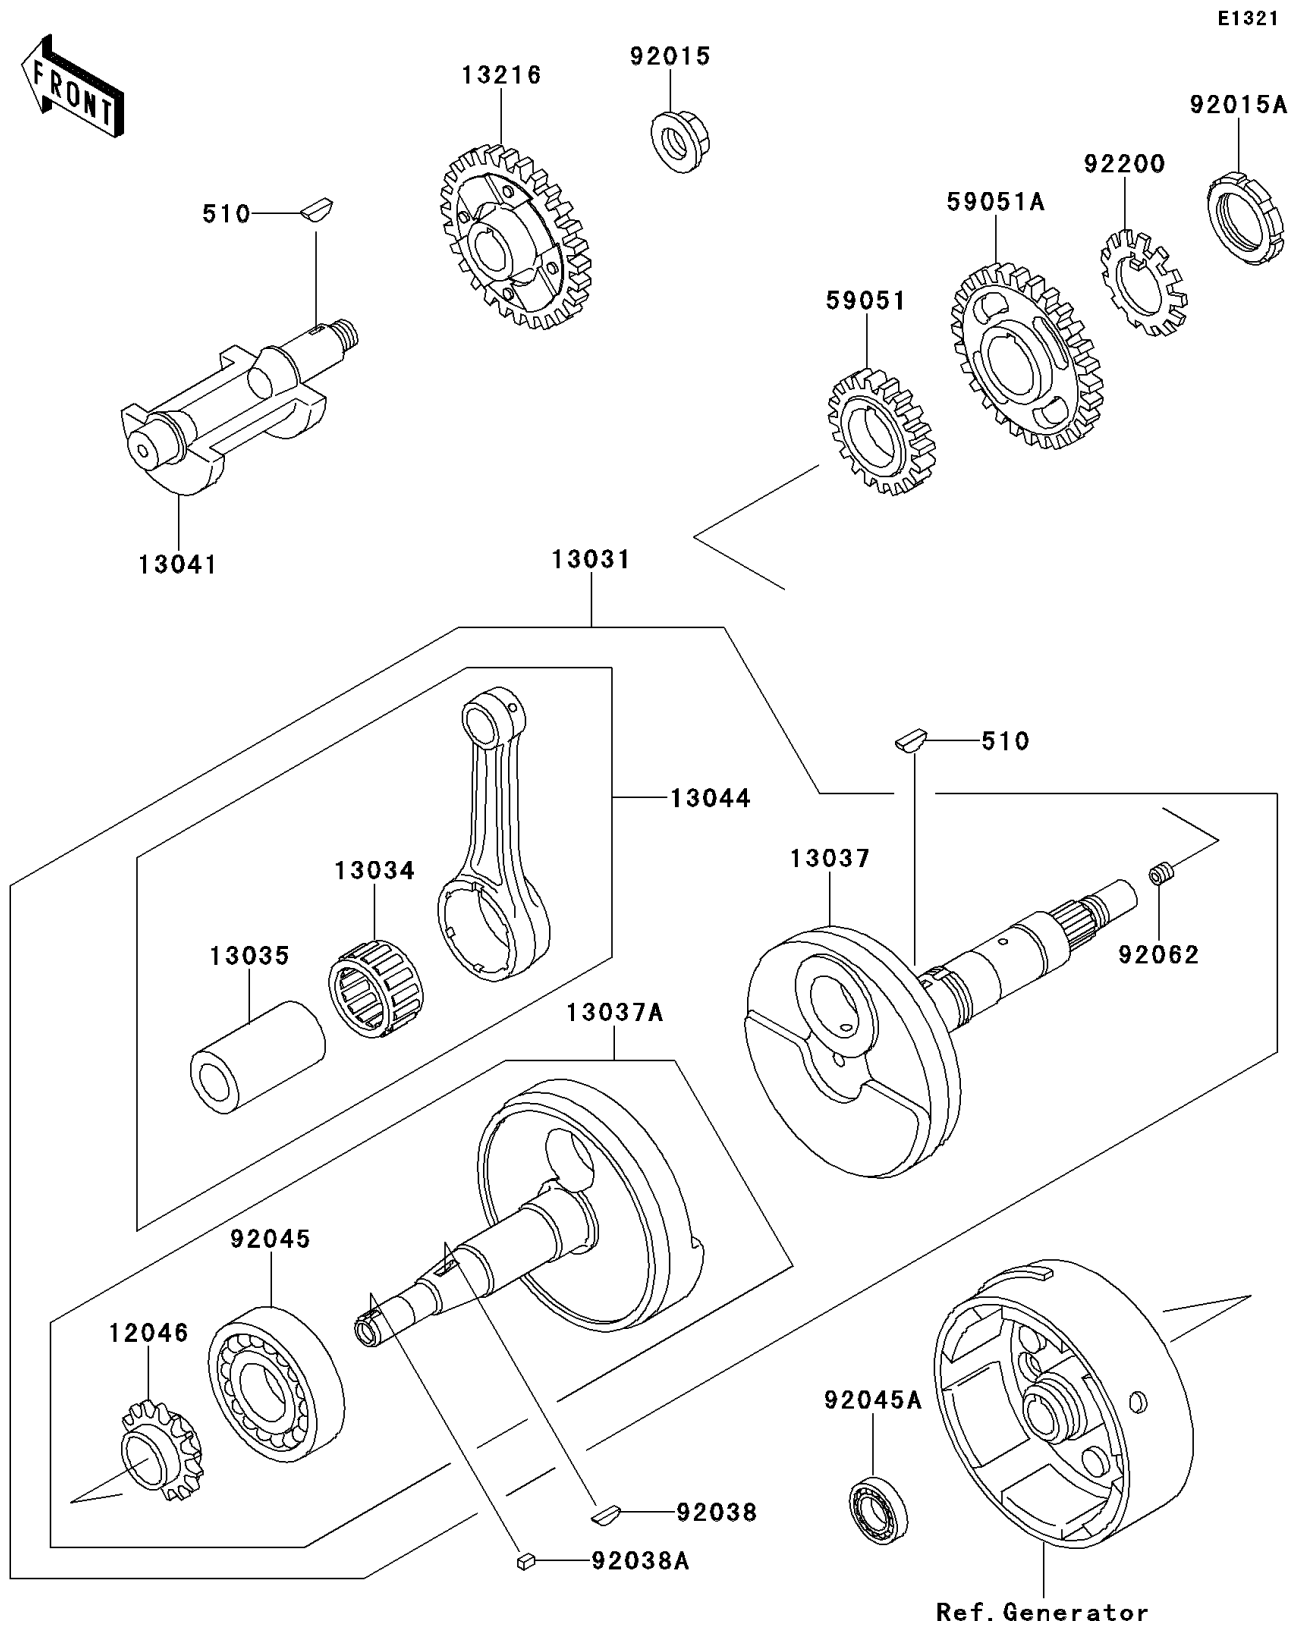

# 1997 Bayou 220 PARTS DIAGRAM

Crankshaft

# 1997 Bayou 220 PARTS LIST

## Crankshaft

ITEM NAME	PART NUMBER	QUANTITY
KEY-WOODRUFF (Ref # 510)	510A5100	2
SPROCKET,CAM CHAIN,19T (Ref # 12046)	12046-1152	1
CRANKSHAFT-COMP (Ref # 13031)	13031-1373	1
BEARING-BIG END (Ref # 13034)	13034-1098	1
PIN-CRANK (Ref # 13035)	13035-1063	1
CRANKSHAFT,RH (Ref # 13037)	13037-1478	1
CRANKSHAFT,LH (Ref # 13037A)	13037-5085	1
BALANCER (Ref # 13041)	13041-1127	1
SET-CONNECTING ROD (Ref # 13044)	13044-5086	1
GEAR-COMP,BALANCER (Ref # 13216)	13216-1184	1
GEAR,OIL PUMP,30T (Ref # 59051)	59051-1187	1
GEAR-SPUR,39T (Ref # 59051A)	59051-1188	1
NUT,16MM (Ref # 92015)	92015-1465	1
NUT,PUMP GEAR,30MM (Ref # 92015A)	92015-1511	1
KEY,WOODRUFF (Ref # 92038)	92038-001	1
KEY,SUNK (Ref # 92038A)	92038-1051	1
BEARING-BALL (Ref # 92045)	92045-1172	1
BEARING-BALL,6903C3 (Ref # 92045A)	92045-1266	1
NOZZLE,8X8,SILVER (Ref # 92062)	92062-1082	1
WASHER,PUMP GEAR (Ref # 92200)	92200-1203	1