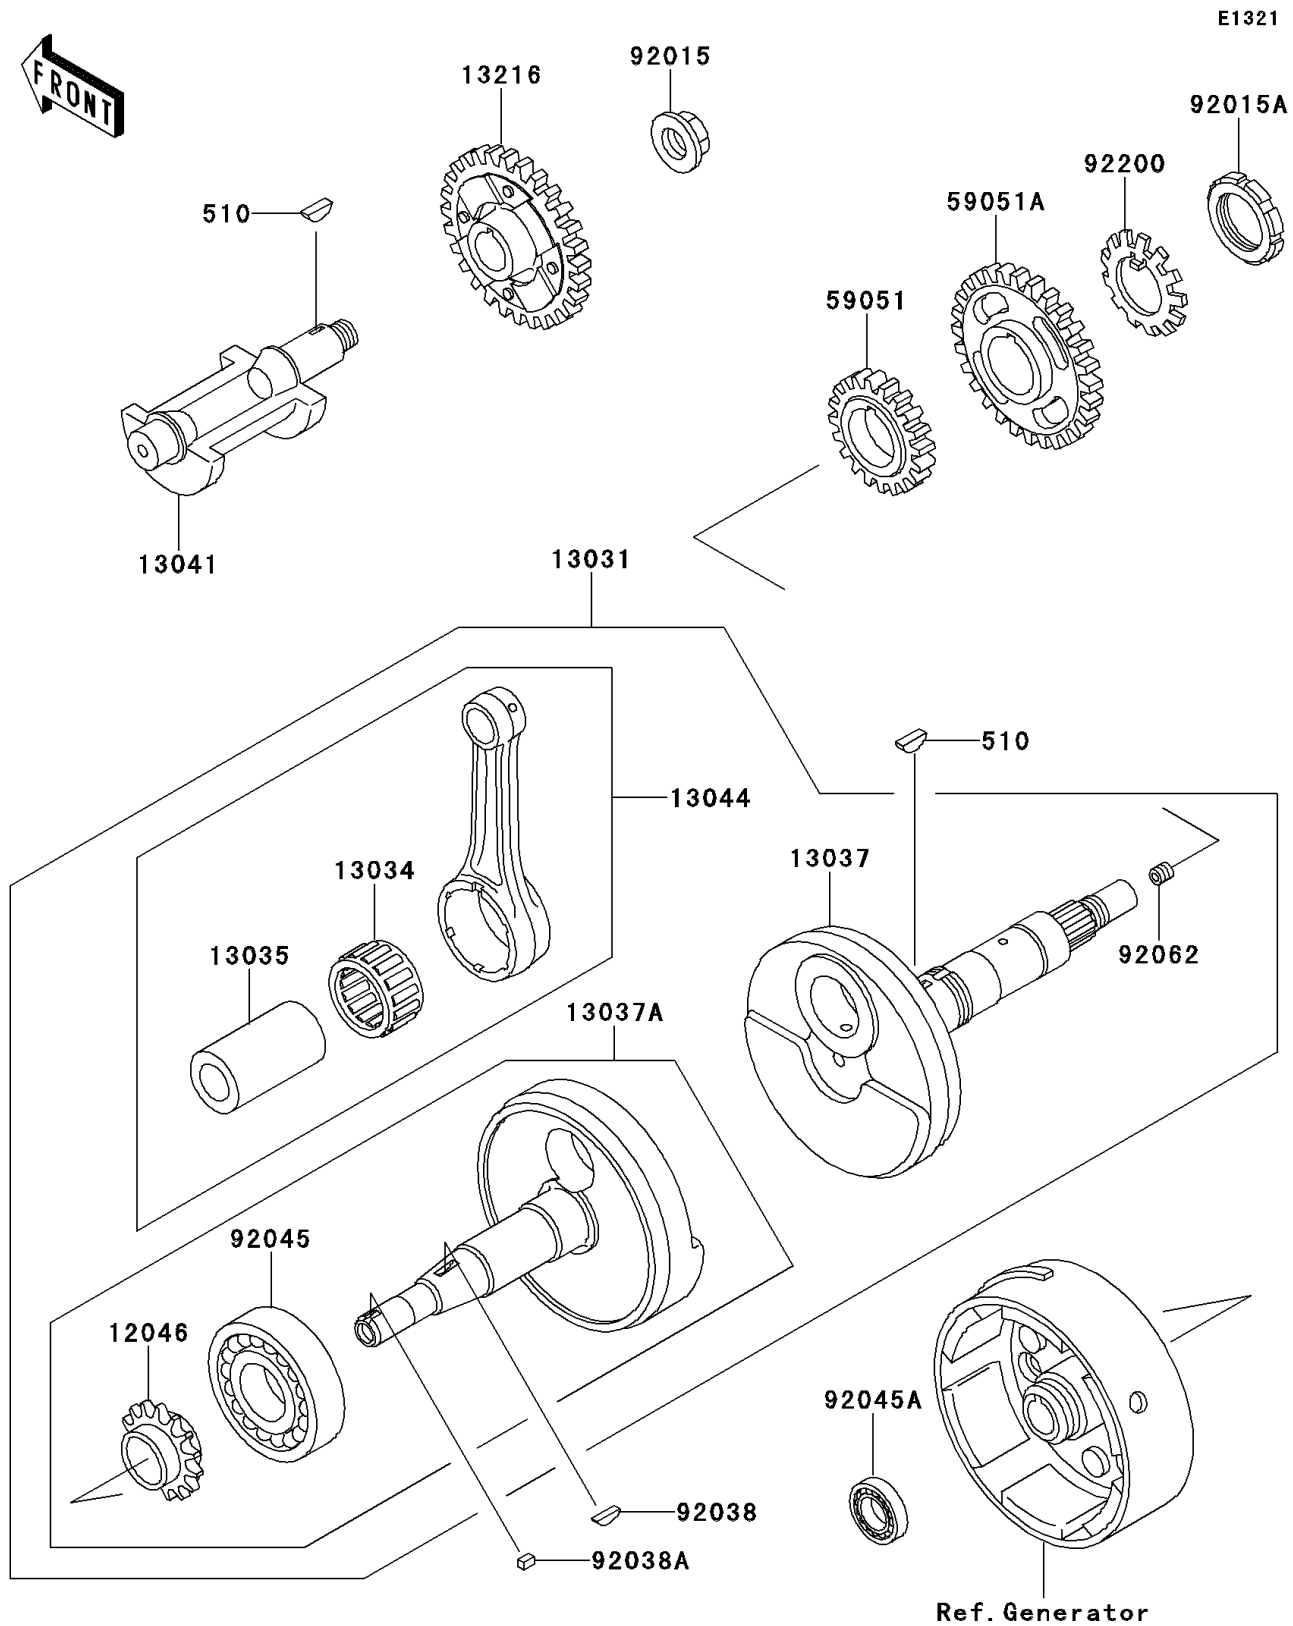

2000 Bayou 220 PARTS DIAGRAM

Crankshaft

2000 Bayou 220 PARTS LIST

Crankshaft

ITEM NAME	PART NUMBER	QUANTITY
KEY-WOODRUFF (Ref # 510)	510A5100	2
SPROCKET,CAM CHAIN,19T (Ref # 12046)	12046-1152	1
CRANKSHAFT-COMP (Ref # 13031)	13031-1373	1
BEARING-BIG END (Ref # 13034)	13034-1098	1
PIN-CRANK (Ref # 13035)	13035-1063	1
CRANKSHAFT,RH (Ref # 13037)	13037-1478	1
CRANKSHAFT,LH (Ref # 13037A)	13037-5085	1
BALANCER (Ref # 13041)	13041-1127	1
SET-CONNECTING ROD (Ref # 13044)	13044-5086	1
GEAR-COMP,BALANCER (Ref # 13216)	13216-1184	1
GEAR,OIL PUMP,30T (Ref # 59051)	59051-1187	1
GEAR-SPUR,39T (Ref # 59051A)	59051-1188	1
NUT,16MM (Ref # 92015)	92015-1465	1
NUT,PUMP GEAR,30MM (Ref # 92015A)	92015-1511	1
KEY,WOODRUFF (Ref # 92038)	92038-001	1
KEY,SUNK (Ref # 92038A)	92038-1051	1
BEARING-BALL (Ref # 92045)	92045-1172	1
BEARING-BALL,6903C3 (Ref # 92045A)	92045-1266	1
NOZZLE,8X8,SILVER (Ref # 92062)	92062-1082	1
WASHER,PUMP GEAR (Ref # 92200)	92200-1203	1