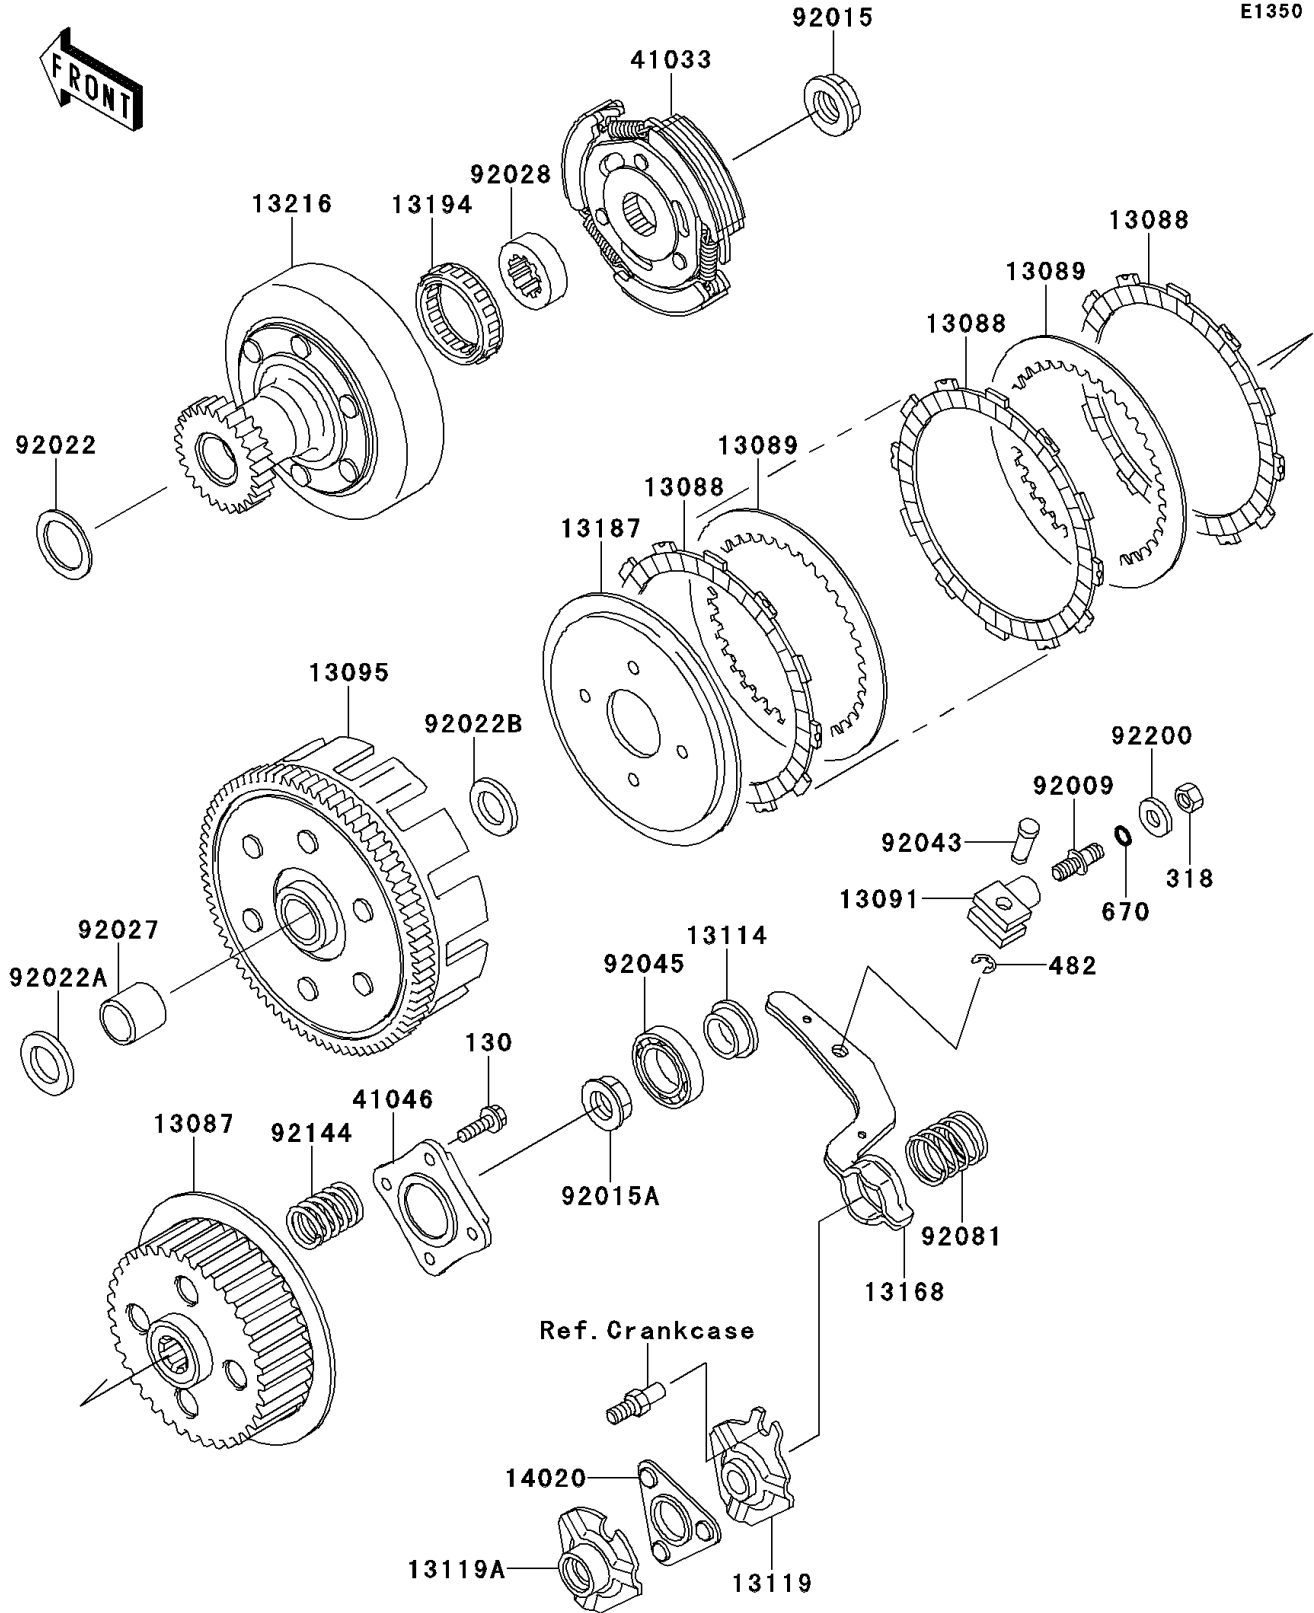

1997 Bayou 220 PARTS DIAGRAM

Clutch

E1350

1997 Bayou 220 PARTS LIST

Clutch

ITEM NAME	PART NUMBER	QUANTITY
BOLT-FLANGED,6X20 (Ref # 130)	130P0620	4
NUT-HEX-SMALL,8MM (Ref # 318)	318B0800	1
CIRCLIP-TYPE-E,6MM (Ref # 482)	482J6000	1
O RING,8MM (Ref # 670)	670B1508	1
HUB-CLUTCH (Ref # 13087)	13087-1089	1
PLATE-FRICTION (Ref # 13088)	13088-1068	5
PLATE-CLUTCH (Ref # 13089)	13089-1076	4
HOLDER,CLUTCH RELEASE (Ref # 13091)	13091-1341	1
HOUSING-COMP-CLUTCH (Ref # 13095)	13095-1163	1
PUSHER-CLUTCH (Ref # 13114)	13114-1057	1
CAM-RELEASE (Ref # 13119)	13119-1074	1
CAM-RELEASE (Ref # 13119A)	13119-1077	1
LEVER (Ref # 13168)	13168-1354	1
PLATE-CLUTCH OPERATING (Ref # 13187)	13187-1061	1
CLUTCH-ONEWAY (Ref # 13194)	13194-1055	1
GEAR-COMP,CLUTCH (Ref # 13216)	13216-1120	1
RETAINER,CLUTCH RELEASE (Ref # 14020)	14020-1093	1
HUB-ASSY,CLUTCH (Ref # 41033)	41033-1713	1
HOUSING-BEARING (Ref # 41046)	41046-1082	1
SCREW,CLUTCH RELEASE (Ref # 92009)	92009-1303	1
NUT,18MM (Ref # 92015)	92015-1512	1
NUT,16MM (Ref # 92015A)	92015-1581	1
WASHER,28.1X34X1.0 (Ref # 92022)	92022-1731	1
WASHER,20.2X36X2 (Ref # 92022A)	92022-1880	1
WASHER,20.2X35X4 (Ref # 92022B)	92022-1881	1
COLLAR,20X25X21 (Ref # 92027)	92027-1798	1
BUSHING,CLUTCH,FR (Ref # 92028)	92028-1370	1
PIN,CLUTCH RELEASE (Ref # 92043)	92043-1230	1
BEARING-BALL (Ref # 92045)	92045-1202	1

1997 Bayou 220 PARTS LIST

Clutch

ITEM NAME	PART NUMBER	QUANTITY
SPRING (Ref # 92081)	92081-1681	1
SPRING,CLUTCH (Ref # 92144)	92144-1160	4
WASHER,8.5X18X2.3 (Ref # 92200)	92200-1213	1