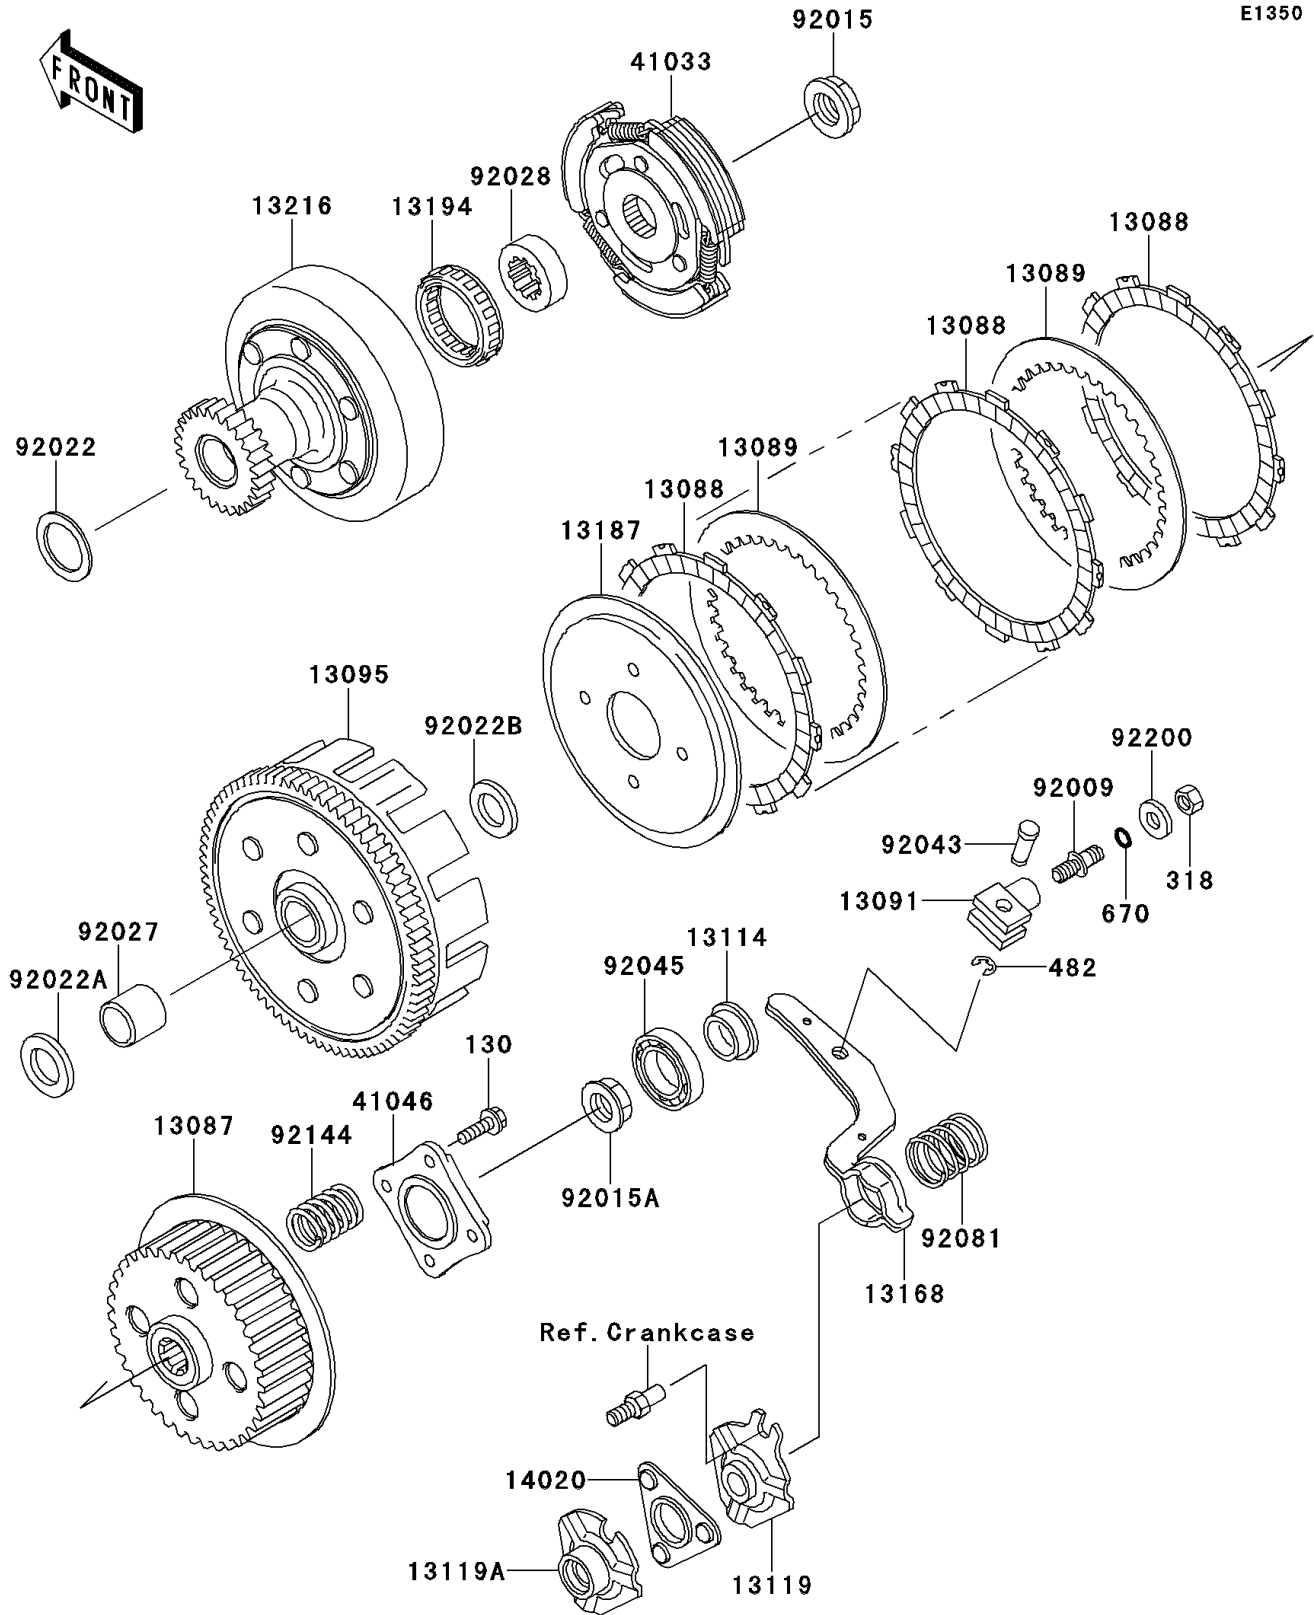

# 2000 Bayou 220 PARTS DIAGRAM

Clutch

E1350

## 2000 Bayou 220 PARTS LIST

### Clutch

ITEM NAME	PART NUMBER	QUANTITY
BOLT-FLANGED,6X20 (Ref # 130)	130P0620	4
NUT-HEX-SMALL,8MM (Ref # 318)	318B0800	1
CIRCLIP-TYPE-E,6MM (Ref # 482)	482J6000	1
O RING,8MM (Ref # 670)	670B1508	1
HUB-CLUTCH (Ref # 13087)	13087-1089	1
PLATE-FRICTION (Ref # 13088)	13088-1068	5
PLATE-CLUTCH (Ref # 13089)	13089-1076	4
HOLDER,CLUTCH RELEASE (Ref # 13091)	13091-1341	1
HOUSING-COMP-CLUTCH (Ref # 13095)	13095-1163	1
PUSHER-CLUTCH (Ref # 13114)	13114-1057	1
CAM-RELEASE (Ref # 13119)	13119-1074	1
CAM-RELEASE (Ref # 13119A)	13119-1077	1
LEVER (Ref # 13168)	13168-1354	1
PLATE-CLUTCH OPERATING (Ref # 13187)	13187-1061	1
CLUTCH-ONEWAY (Ref # 13194)	13194-1055	1
GEAR-COMP,CLUTCH (Ref # 13216)	13216-1120	1
RETAINER,CLUTCH RELEASE (Ref # 14020)	14020-1093	1
HUB-ASSY,CLUTCH (Ref # 41033)	41033-1713	1
HOUSING-BEARING (Ref # 41046)	41046-1082	1
SCREW,CLUTCH RELEASE (Ref # 92009)	92009-1303	1
NUT,18MM (Ref # 92015)	92015-1512	1
NUT,16MM (Ref # 92015A)	92015-1581	1
WASHER,28.1X34X1.0 (Ref # 92022)	92022-1731	1
WASHER,20.2X36X2 (Ref # 92022A)	92022-1880	1
WASHER,20.2X35X4 (Ref # 92022B)	92022-1881	1
COLLAR,20X25X21 (Ref # 92027)	92027-1798	1
BUSHING,CLUTCH,FR (Ref # 92028)	92028-1370	1
PIN,CLUTCH RELEASE (Ref # 92043)	92043-1230	1
BEARING-BALL (Ref # 92045)	92045-1202	1

### Clutch

ITEM NAME	PART NUMBER	QUANTITY
SPRING (Ref # 92081)	92081-1681	1
SPRING,CLUTCH (Ref # 92144)	92144-1160	4
WASHER,8.5X18X2.3 (Ref # 92200)	92200-1213	1