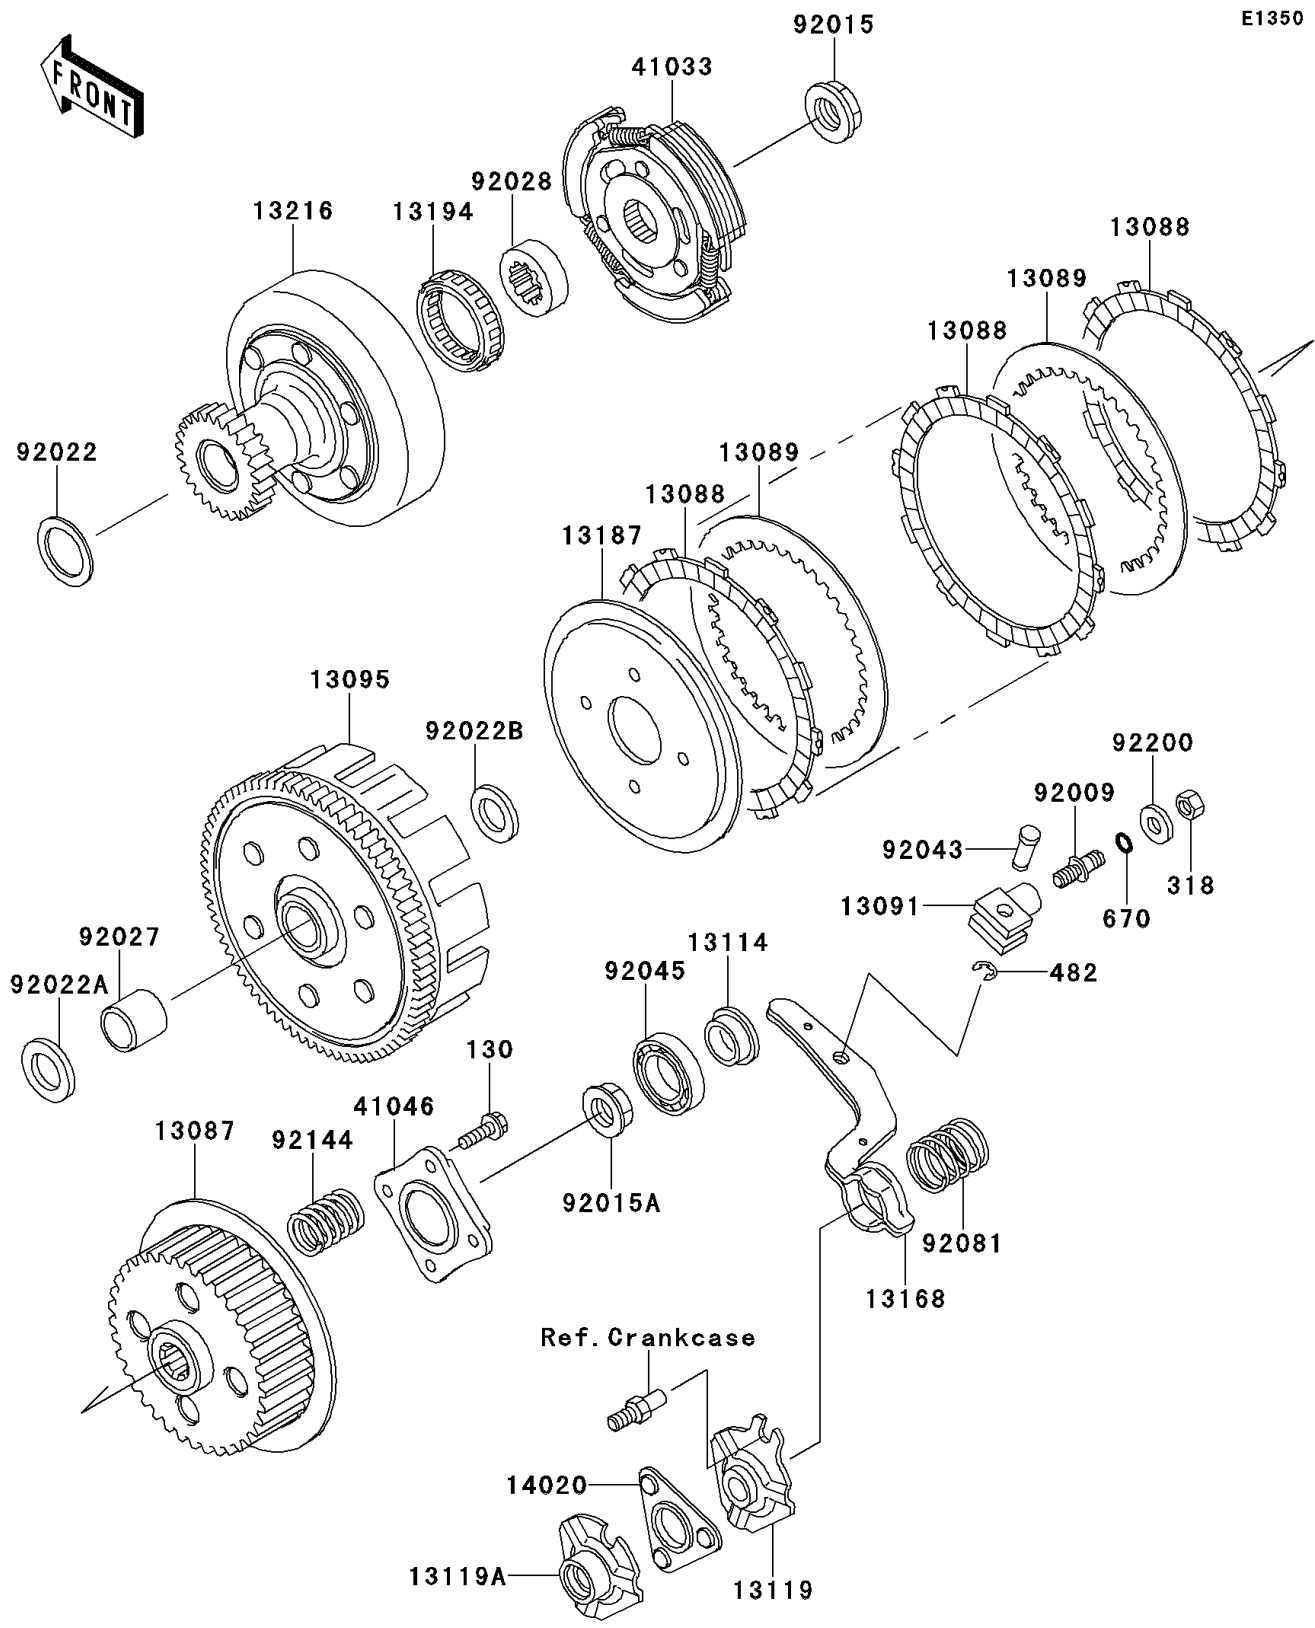

# 2000 Bayou 220 PARTS DIAGRAM

Clutch

E1350

## 2000 Bayou 220 PARTS LIST

### Clutch

ITEM NAME	PART NUMBER	QUANTITY
BOLT-FLANGED,6X20 (Ref # 130)	130P0620	4
NUT-HEX-SMALL,8MM (Ref # 318)	318B0800	1
CIRCLIP-TYPE-E,6MM (Ref # 482)	482J6000	1
O RING,8MM (Ref # 670)	670B1508	1
HUB-CLUTCH (Ref # 13087)	13087-1089	1
PLATE-FRICTION (Ref # 13088)	13088-1068	5
PLATE-CLUTCH (Ref # 13089)	13089-1076	4
HOLDER,CLUTCH RELEASE (Ref # 13091)	13091-1341	1
HOUSING-COMP-CLUTCH (Ref # 13095)	13095-1163	1
PUSHER-CLUTCH (Ref # 13114)	13114-1057	1
CAM-RELEASE (Ref # 13119)	13119-1074	1
CAM-RELEASE (Ref # 13119A)	13119-1077	1
LEVER (Ref # 13168)	13168-1354	1
PLATE-CLUTCH OPERATING (Ref # 13187)	13187-1061	1
CLUTCH-ONEWAY (Ref # 13194)	13194-1055	1
GEAR-COMP,CLUTCH (Ref # 13216)	13216-1120	1
RETAINER,CLUTCH RELEASE (Ref # 14020)	14020-1093	1
HUB-ASSY,CLUTCH (Ref # 41033)	41033-1713	1
HOUSING-BEARING (Ref # 41046)	41046-1082	1
SCREW,CLUTCH RELEASE (Ref # 92009)	92009-1303	1
NUT,18MM (Ref # 92015)	92015-1512	1
NUT,16MM (Ref # 92015A)	92015-1581	1
WASHER,28.1X34X1.0 (Ref # 92022)	92022-1731	1
WASHER,20.2X36X2 (Ref # 92022A)	92022-1880	1
WASHER,20.2X35X4 (Ref # 92022B)	92022-1881	1
COLLAR,20X25X21 (Ref # 92027)	92027-1798	1
BUSHING,CLUTCH,FR (Ref # 92028)	92028-1370	1
PIN,CLUTCH RELEASE (Ref # 92043)	92043-1230	1
BEARING-BALL (Ref # 92045)	92045-1202	1

### Clutch

ITEM NAME	PART NUMBER	QUANTITY
SPRING (Ref # 92081)	92081-1681	1
SPRING,CLUTCH (Ref # 92144)	92144-1160	4
WASHER,8.5X18X2.3 (Ref # 92200)	92200-1213	1