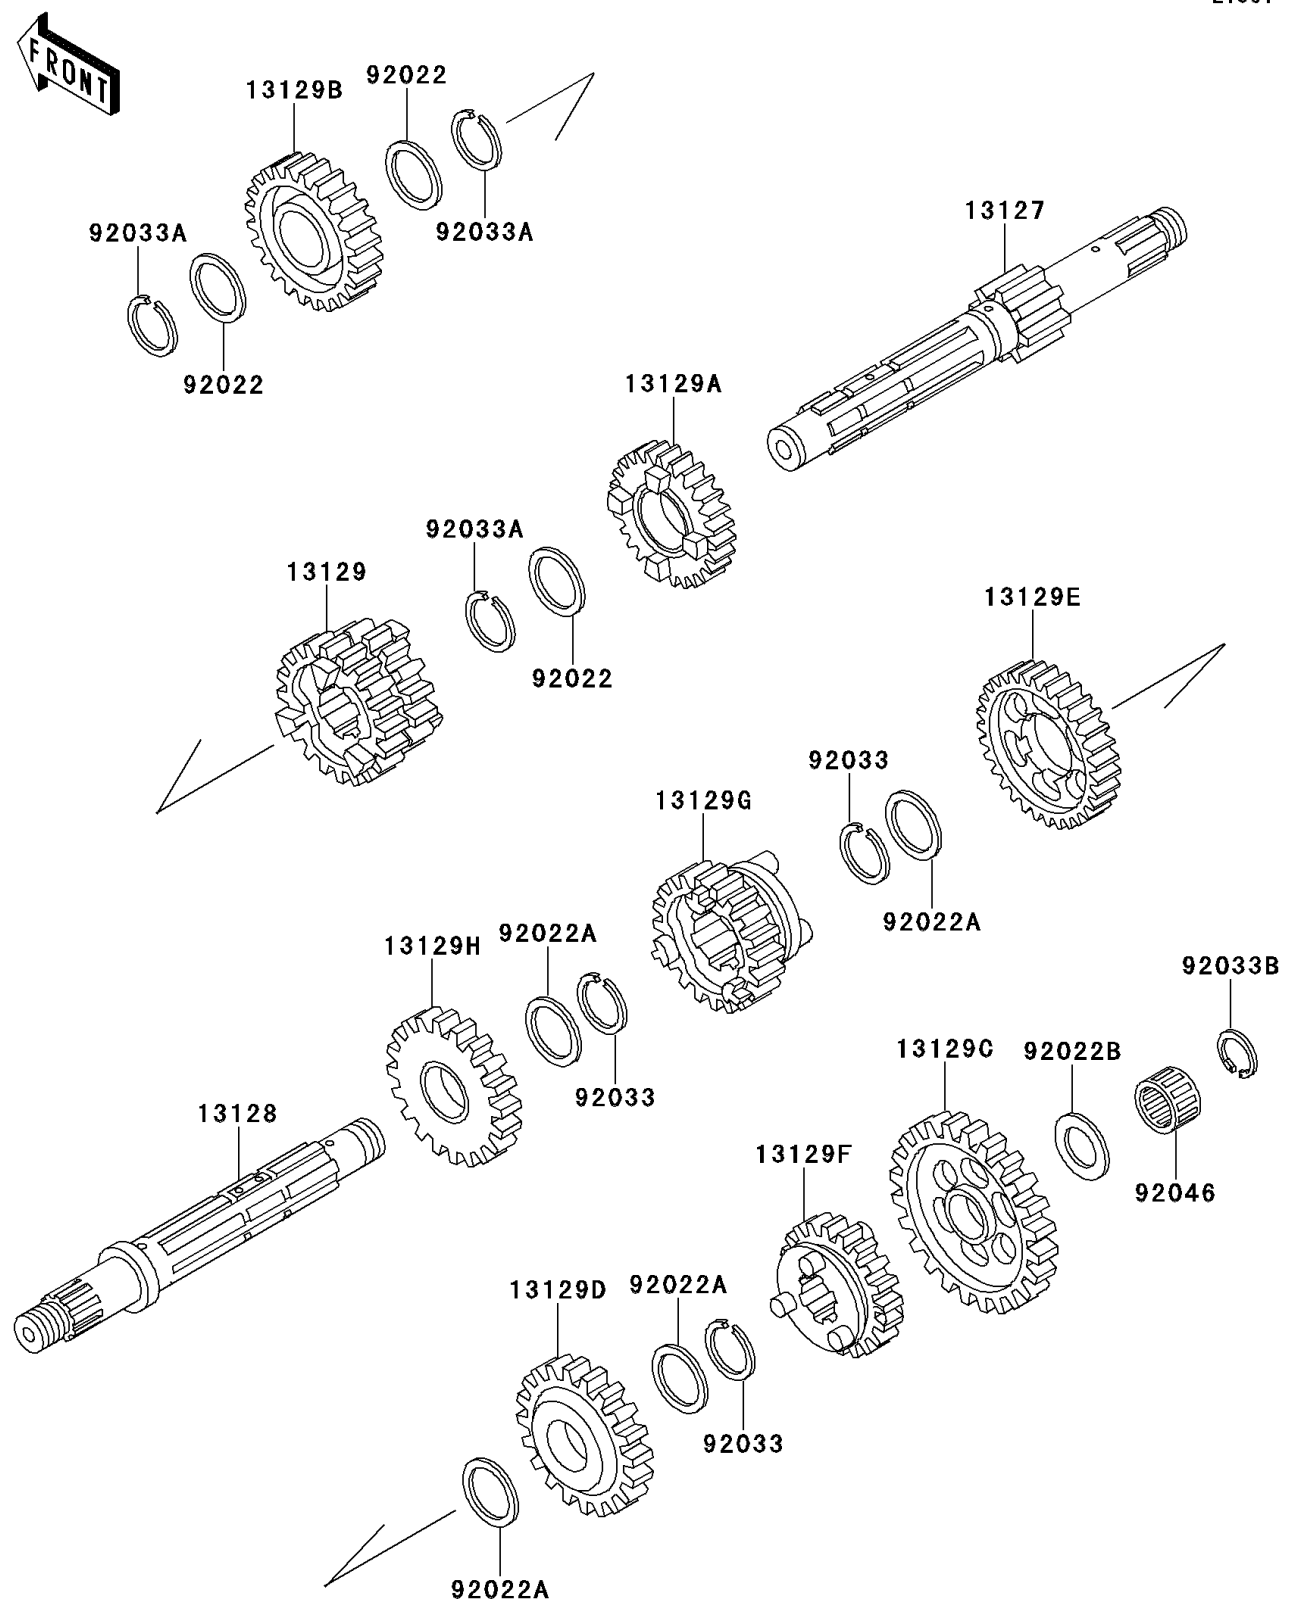

# 2000 Bayou 220 PARTS DIAGRAM

Transmission

E1361

## 2000 Bayou 220 PARTS LIST

### Transmission

| ITEM NAME                                  | PART NUMBER | QUANTITY |
|--|-------------|----------|
| SHAFT-TRANSMISSION INPUT,13T (Ref # 13127) | 13127-1152  | 1        |
| SHAFT-TRANSMISSION OUTPUT (Ref # 13128)    | 13128-1146  | 1        |
| GEAR,INPUT 2ND&3RD,23T&19T (Ref # 13129)   | 13129-1860  | 1        |
| GEAR,INPUT 4TH,26 (Ref # 13129A)           | 13129-1861  | 1        |
| GEAR,INPUT TOP,28T (Ref # 13129B)          | 13129-1862  | 1        |
| GEAR,OUTPUT LOW,38T (Ref # 13129C)         | 13129-1864  | 1        |
| GEAR,OUTPUT 2ND,32T (Ref # 13129D)         | 13129-1865  | 1        |
| GEAR,OUTPUT 3RD,27T (Ref # 13129E)         | 13129-1866  | 1        |
| GEAR,OUTPUT 4TH,24T (Ref # 13129F)         | 13129-1867  | 1        |
| GEAR,OUTPUT TOP,22T (Ref # 13129G)         | 13129-1868  | 1        |
| GEAR,REVERSE,33T (Ref # 13129H)            | 13129-1869  | 1        |
| WASHER (Ref # 92022)                       | 92022-1885  | 3        |
| WASHER,22.3X27X0.5 (Ref # 92022A)          | 92022-198   | 4        |
| WASHER,15.3X25X1 (Ref # 92022B)            | 92022-279   | 1        |
| RING-SNAP,20X25.5X1.2 (Ref # 92033)        | 92033-025   | 3        |
| RING-SNAP,18MM (Ref # 92033A)              | 92033-029   | 3        |
| RING-SNAP,14X17.5X1.2 (Ref # 92033B)       | 92033-1234  | 1        |
| BEARING-NEEDLE,K15X21X15 (Ref # 92046)     | 92046-1173  | 1        |