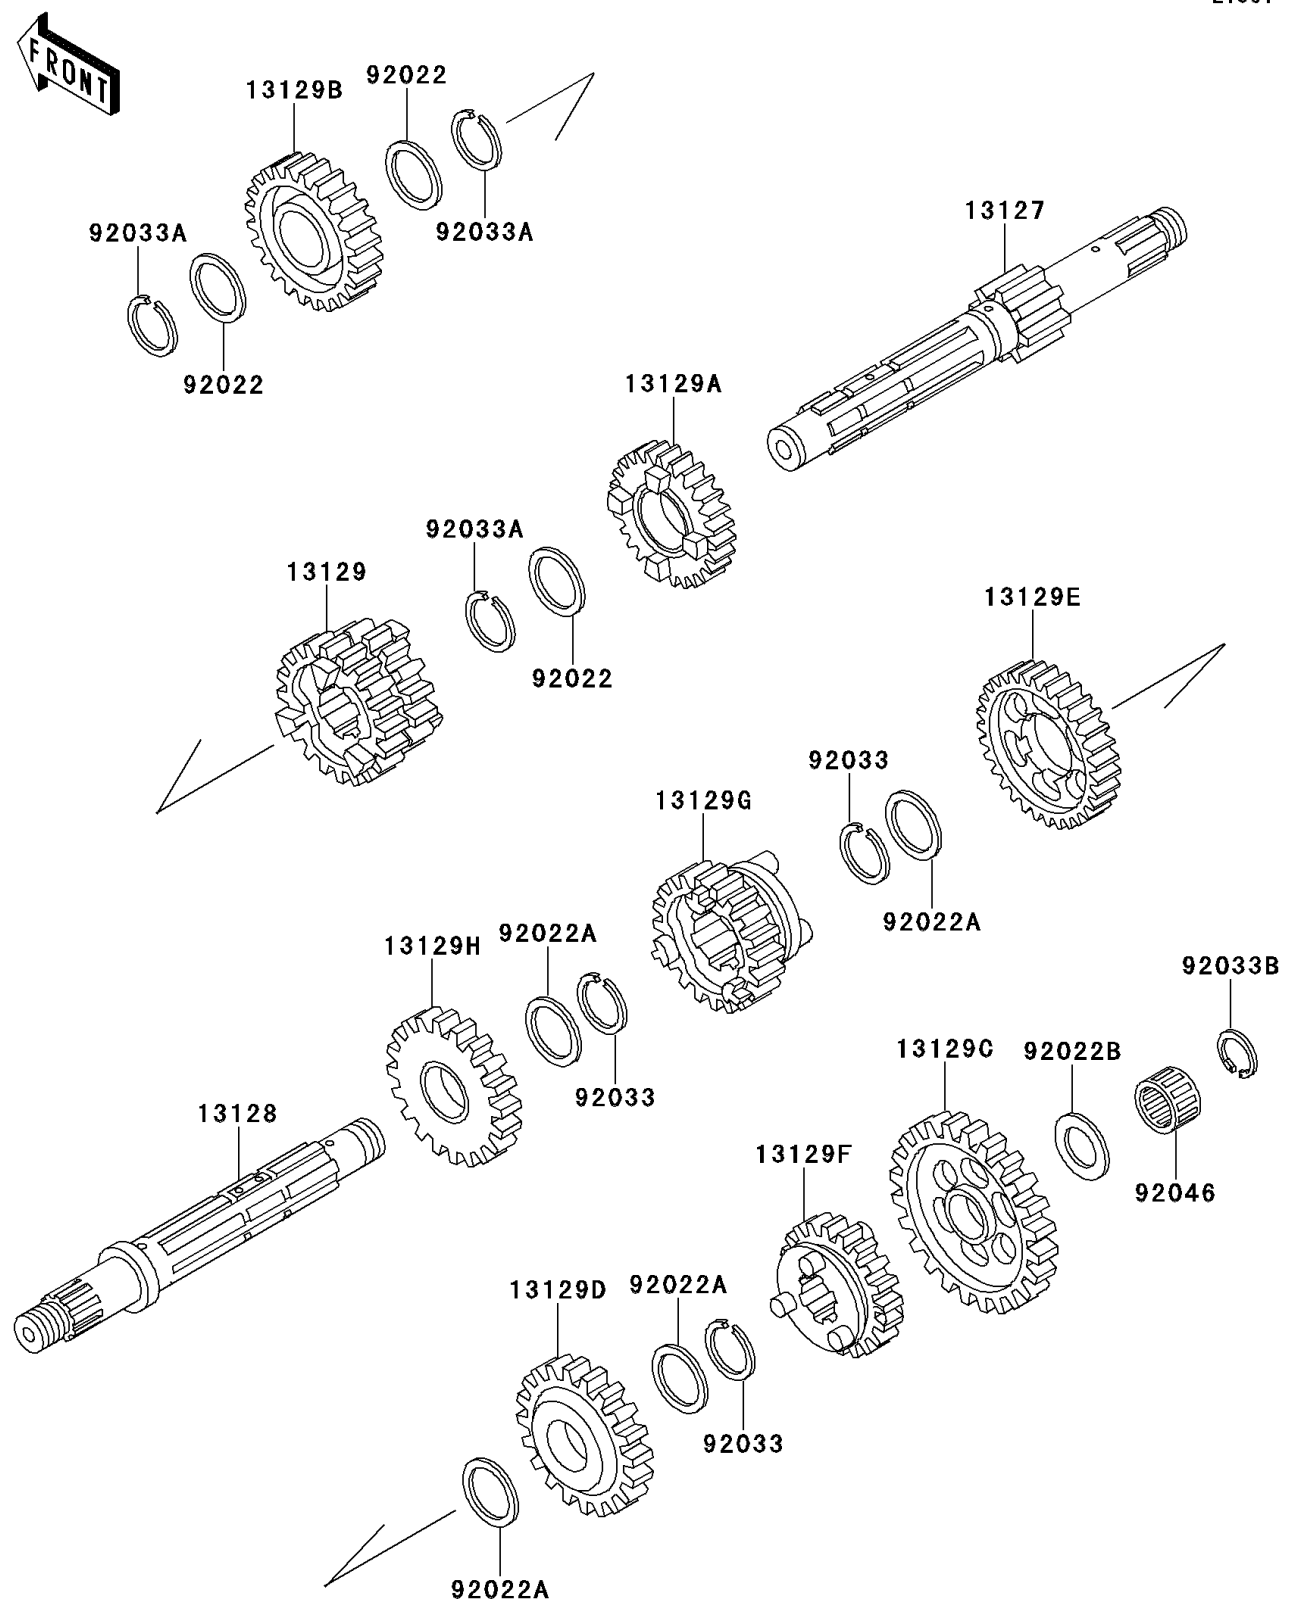

# 2000 Bayou 220 PARTS DIAGRAM

Transmission

E1361

## 2000 Bayou 220 PARTS LIST

### Transmission

ITEM NAME	PART NUMBER	QUANTITY
SHAFT-TRANSMISSION INPUT,13T (Ref # 13127)	13127-1152	1
SHAFT-TRANSMISSION OUTPUT (Ref # 13128)	13128-1146	1
GEAR,INPUT 2ND&3RD,23T&19T (Ref # 13129)	13129-1860	1
GEAR,INPUT 4TH,26 (Ref # 13129A)	13129-1861	1
GEAR,INPUT TOP,28T (Ref # 13129B)	13129-1862	1
GEAR,OUTPUT LOW,38T (Ref # 13129C)	13129-1864	1
GEAR,OUTPUT 2ND,32T (Ref # 13129D)	13129-1865	1
GEAR,OUTPUT 3RD,27T (Ref # 13129E)	13129-1866	1
GEAR,OUTPUT 4TH,24T (Ref # 13129F)	13129-1867	1
GEAR,OUTPUT TOP,22T (Ref # 13129G)	13129-1868	1
GEAR,REVERSE,33T (Ref # 13129H)	13129-1869	1
WASHER (Ref # 92022)	92022-1885	3
WASHER,22.3X27X0.5 (Ref # 92022A)	92022-198	4
WASHER,15.3X25X1 (Ref # 92022B)	92022-279	1
RING-SNAP,20X25.5X1.2 (Ref # 92033)	92033-025	3
RING-SNAP,18MM (Ref # 92033A)	92033-029	3
RING-SNAP,14X17.5X1.2 (Ref # 92033B)	92033-1234	1
BEARING-NEEDLE,K15X21X15 (Ref # 92046)	92046-1173	1