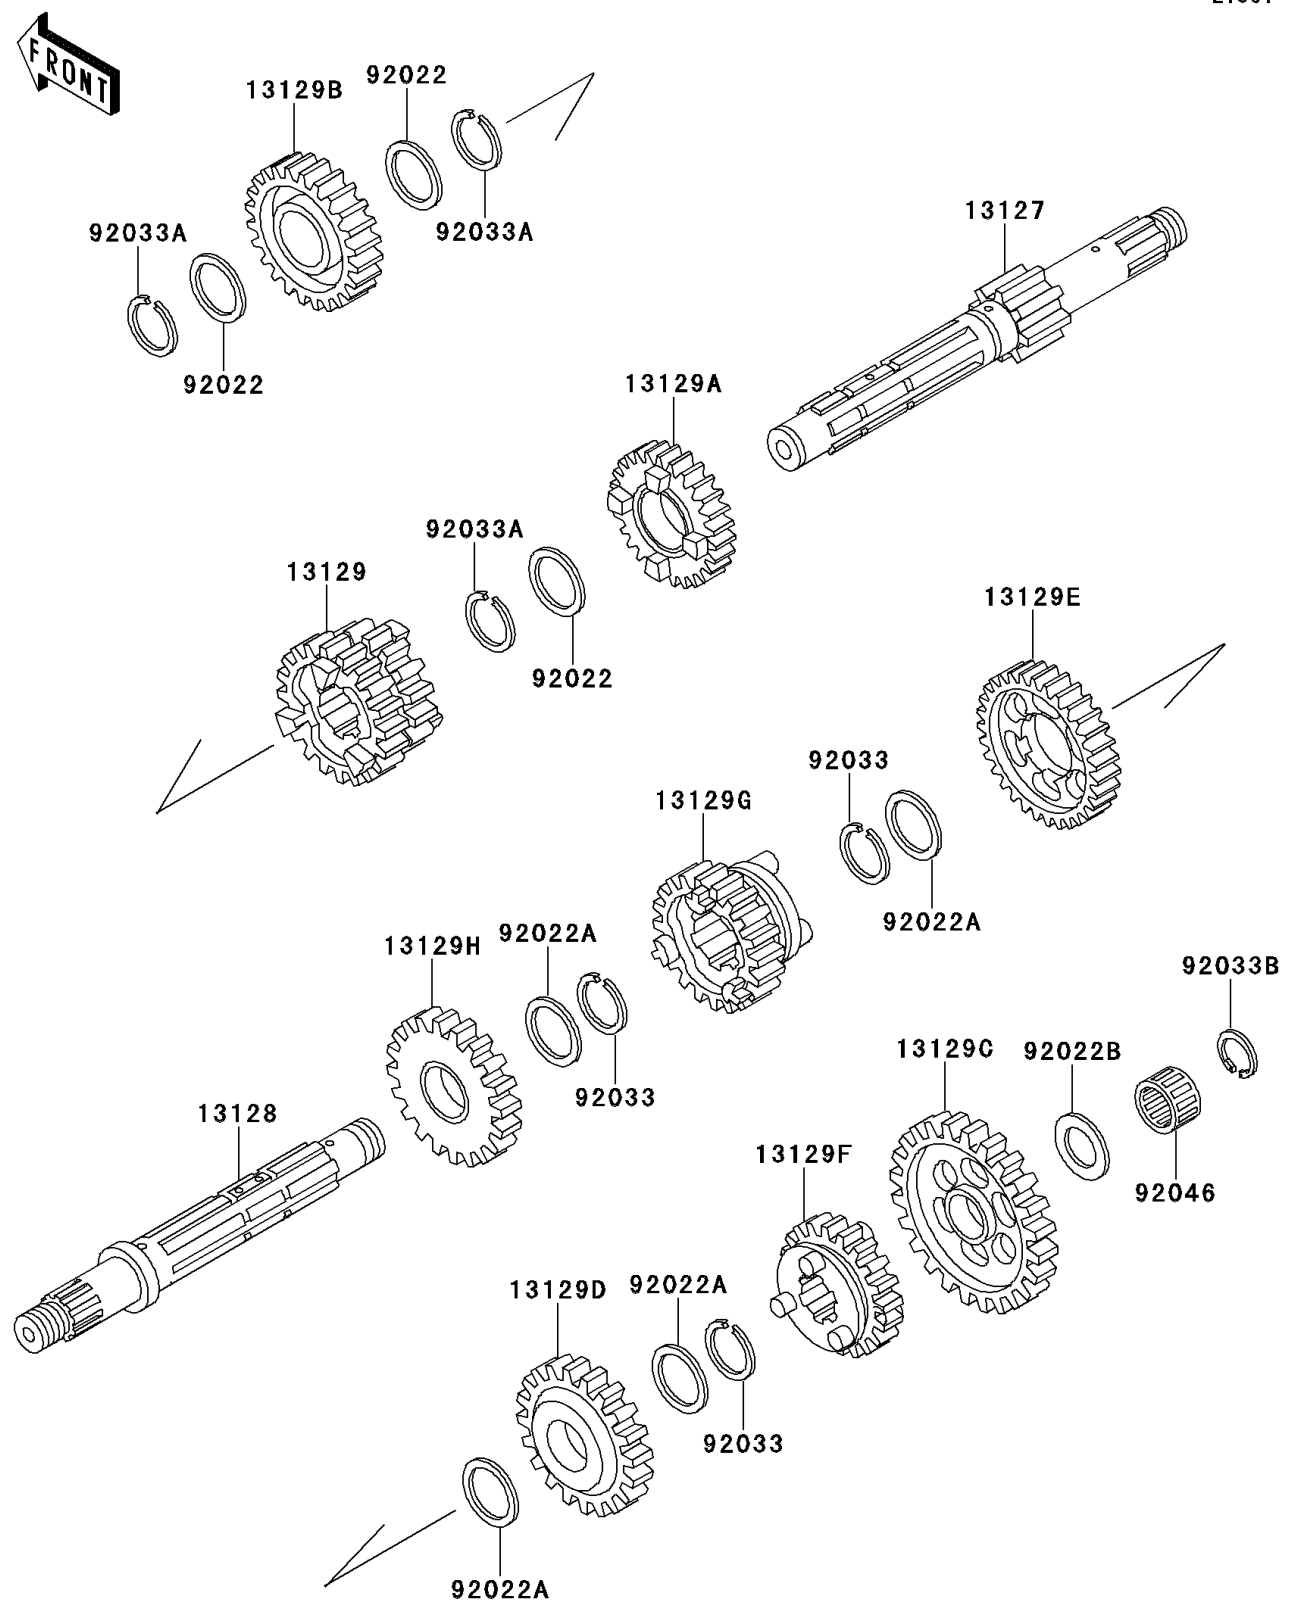

2001 Bayou 220 PARTS DIAGRAM

Transmission

E1361

2001 Bayou 220 PARTS LIST

Transmission

ITEM NAME	PART NUMBER	QUANTITY
SHAFT-TRANSMISSION INPUT,13T (Ref # 13127)	13127-1152	1
SHAFT-TRANSMISSION OUTPUT (Ref # 13128)	13128-1146	1
GEAR,INPUT 2ND&3RD,23T&19T (Ref # 13129)	13129-1860	1
GEAR,INPUT 4TH,26 (Ref # 13129A)	13129-1861	1
GEAR,INPUT TOP,28T (Ref # 13129B)	13129-1862	1
GEAR,OUTPUT LOW,38T (Ref # 13129C)	13129-1864	1
GEAR,OUTPUT 2ND,32T (Ref # 13129D)	13129-1865	1
GEAR,OUTPUT 3RD,27T (Ref # 13129E)	13129-1866	1
GEAR,OUTPUT 4TH,24T (Ref # 13129F)	13129-1867	1
GEAR,OUTPUT TOP,22T (Ref # 13129G)	13129-1868	1
GEAR,REVERSE,33T (Ref # 13129H)	13129-1869	1
WASHER (Ref # 92022)	92022-1885	3
WASHER,22.3X27X0.5 (Ref # 92022A)	92022-198	4
WASHER,15.3X25X1 (Ref # 92022B)	92022-279	1
RING-SNAP,20X25.5X1.2 (Ref # 92033)	92033-025	3
RING-SNAP,18MM (Ref # 92033A)	92033-029	3
RING-SNAP,14X17.5X1.2 (Ref # 92033B)	92033-1234	1
BEARING-NEEDLE,K15X21X15 (Ref # 92046)	92046-1173	1