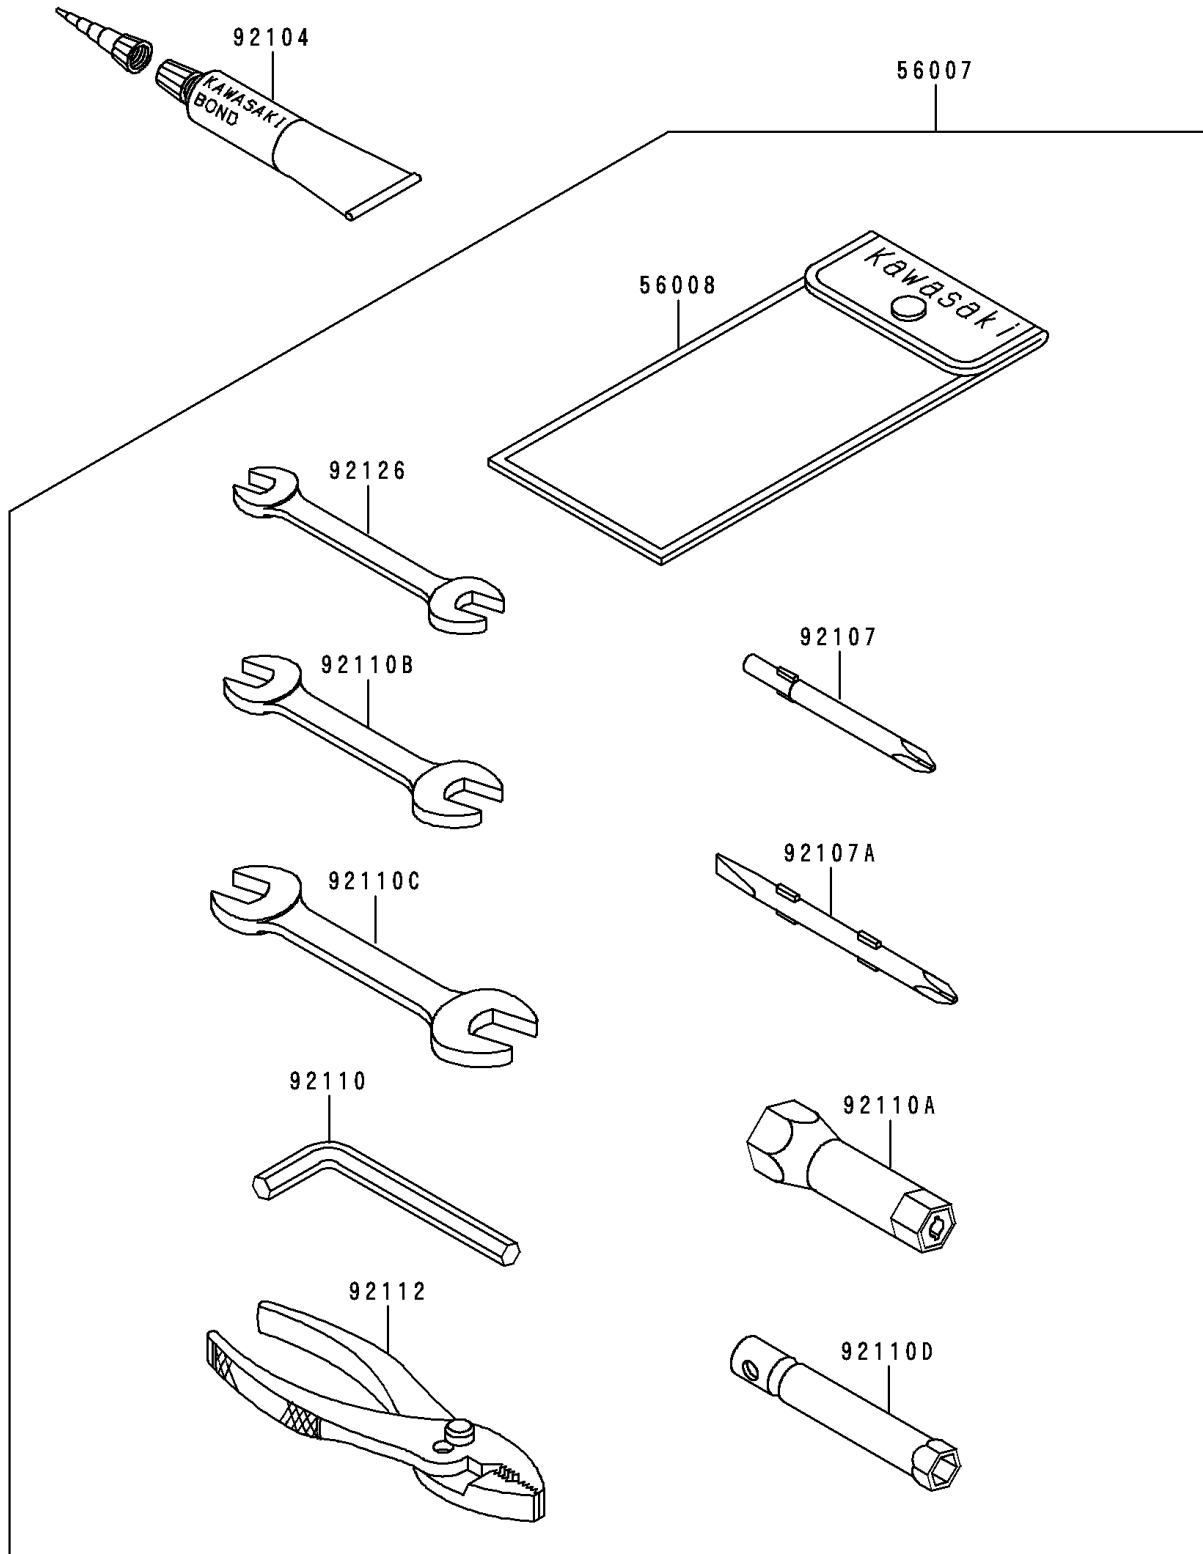

1997 900 STX PARTS DIAGRAM

Owner's Tools

F3182

1997 900 STX PARTS LIST

Owner's Tools

ITEM NAME	PART NUMBER	QUANTITY
TOOL-KIT (Ref # 56007)	56007-3711	1
BAG,TOOL (Ref # 56008)	56008-006	1
GASKET-LIQUID,TUBE,100G,SILVER (Ref # 92104)	92104-002	AR
TOOL-DRIVER,#3PHILLIPS (Ref # 92107)	92107-005	1
TOOL-DRIVER,#2PHILLIPS&SLOT (Ref # 92107A)	92107-1051	1
TOOL-WRENCH,ALLEN,5MM (Ref # 92110)	92110-1015	1
TOOL-WRENCH,BOX,21MM (Ref # 92110A)	92110-1113	1
TOOL-WRENCH,OPEN END,10X12 (Ref # 92110B)	92110-1152	1
TOOL-WRENCH,OPEN END,14X17 (Ref # 92110C)	92110-1153	1
TOOL-WRENCH,BOX,10MM (Ref # 92110D)	92110-1156	1
TOOL-PLIERS (Ref # 92112)	92112-003	1
TOOL-WRENCH,OPEN END,8X10 (Ref # 92126)	92126-001	1