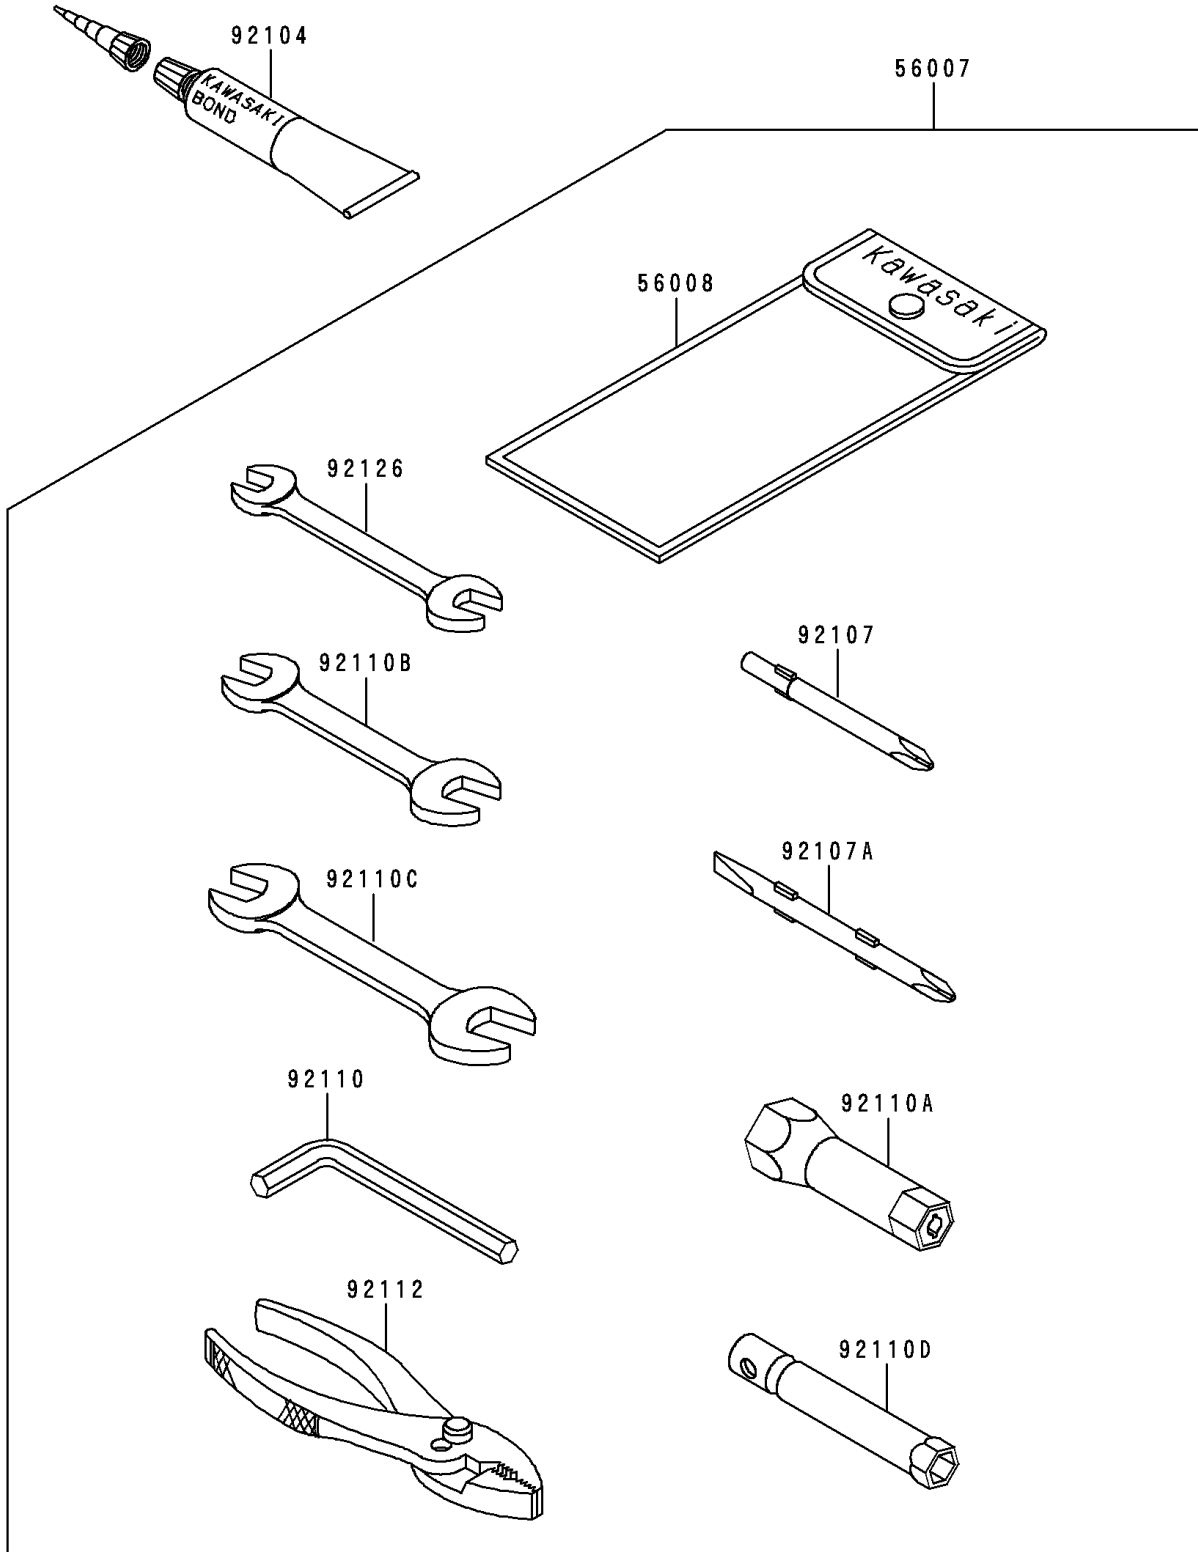

1998 900 STX PARTS DIAGRAM

Owner's Tools

F3182

1998 900 STX PARTS LIST

Owner's Tools

ITEM NAME	PART NUMBER	QUANTITY
TOOL-KIT (Ref # 56007)	56007-3711	1
BAG,TOOL (Ref # 56008)	56008-006	1
GASKET-LIQUID,TUBE,100G,SILVER (Ref # 92104)	92104-002	AR
TOOL-DRIVER,#3PHILLIPS (Ref # 92107)	92107-005	1
TOOL-DRIVER,#2PHILLIPS&SLOT (Ref # 92107A)	92107-1051	1
TOOL-WRENCH,ALLEN,5MM (Ref # 92110)	92110-1015	1
TOOL-WRENCH,BOX,21MM (Ref # 92110A)	92110-1113	1
TOOL-WRENCH,OPEN END,10X12 (Ref # 92110B)	92110-1152	1
TOOL-WRENCH,OPEN END,14X17 (Ref # 92110C)	92110-1153	1
TOOL-WRENCH,BOX,10MM (Ref # 92110D)	92110-1156	1
TOOL-PLIERS (Ref # 92112)	92112-003	1
TOOL-WRENCH,OPEN END,8X10 (Ref # 92126)	92126-001	1