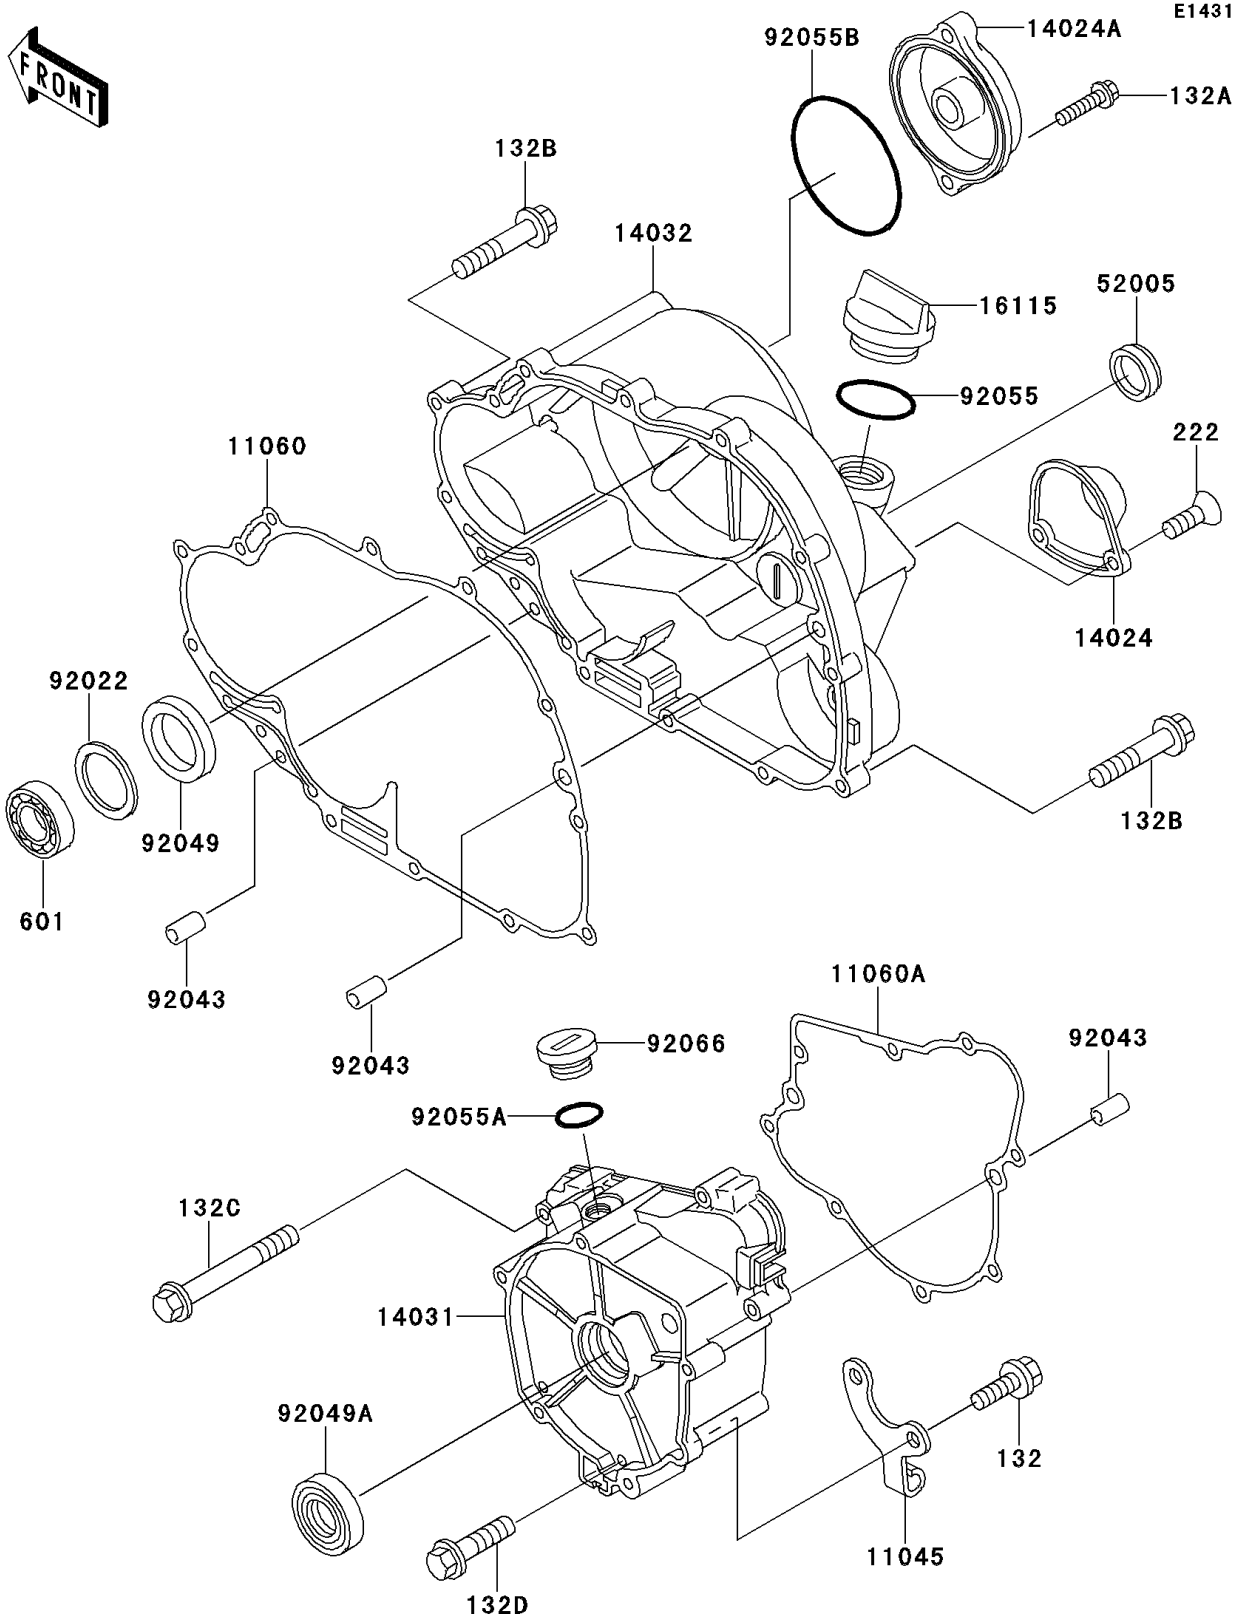

1997 Bayou 220 PARTS DIAGRAM

Engine Cover(s)

1997 Bayou 220 PARTS LIST

Engine Cover(s)

ITEM NAME	PART NUMBER	QUANTITY
-----------	-------------	----------