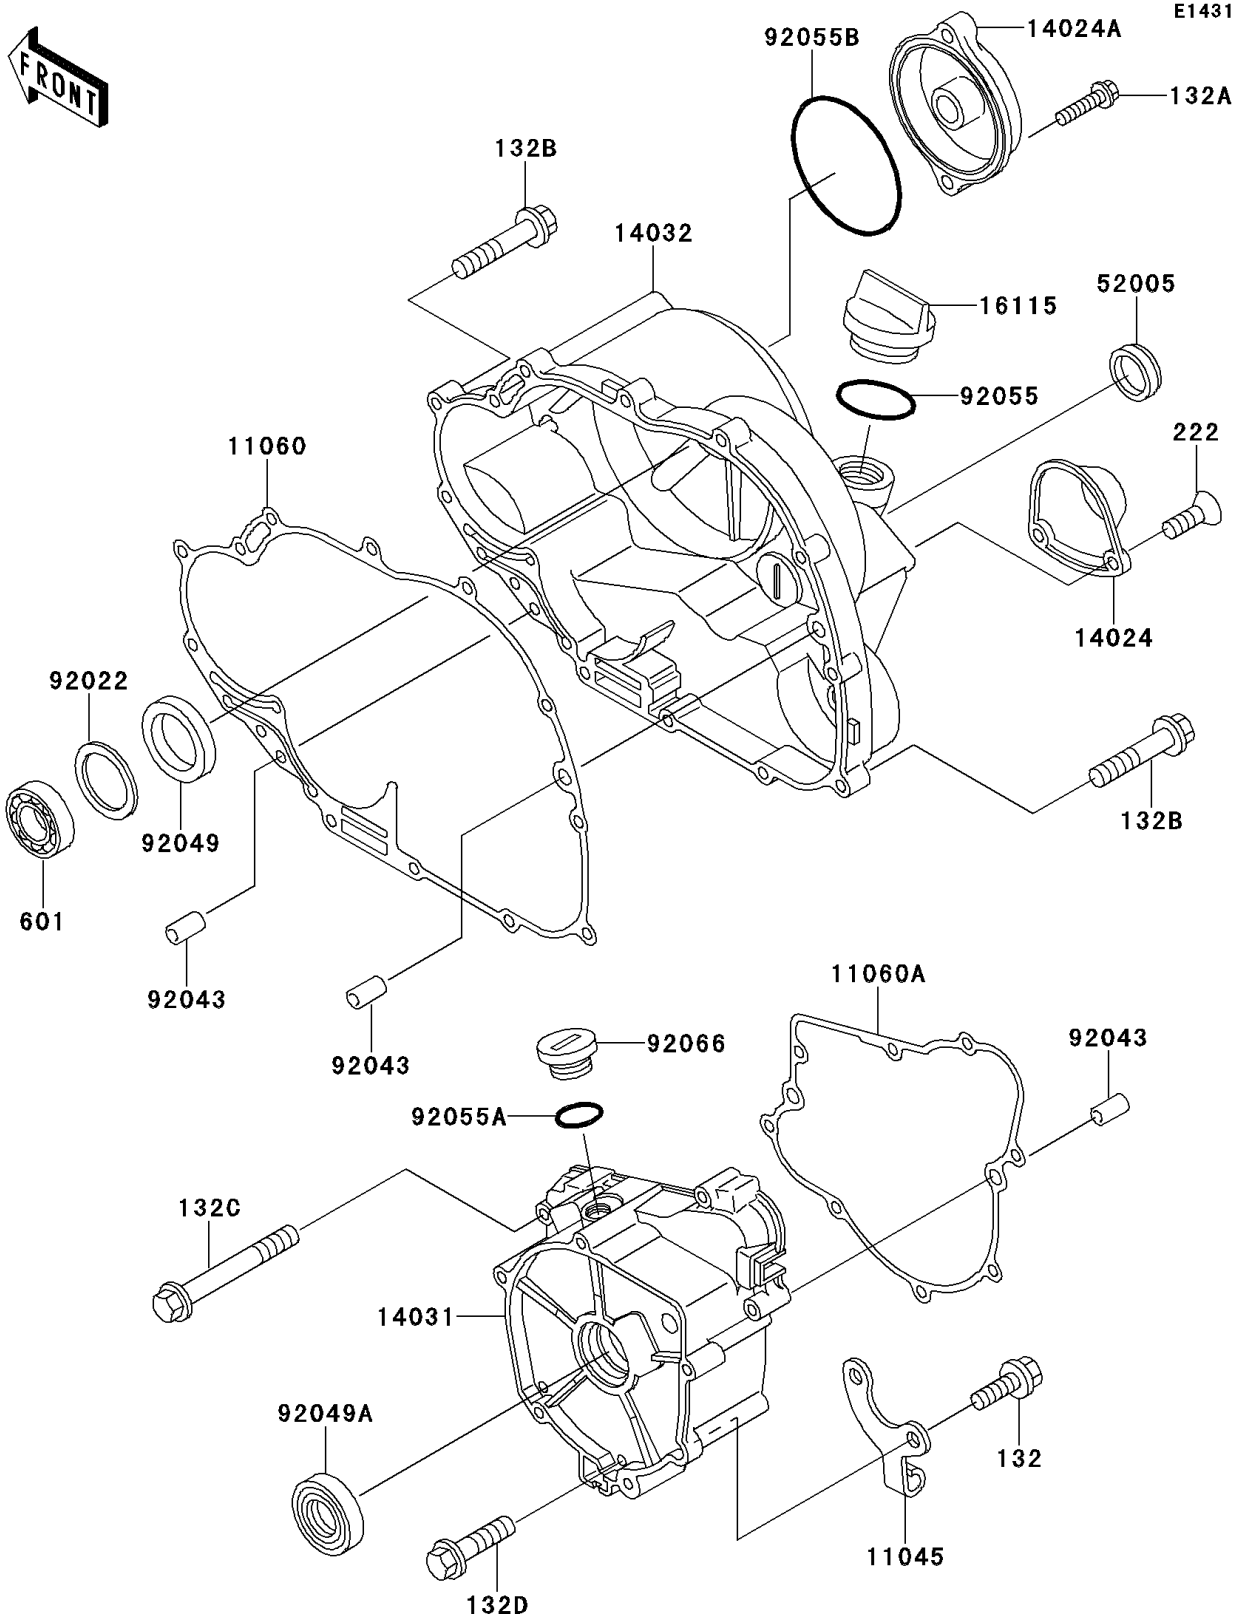

# 1997 Bayou 220 PARTS DIAGRAM

Engine Cover(s)

# 1997 Bayou 220 PARTS LIST

Engine Cover(s)

ITEM NAME	PART NUMBER	QUANTITY
-----------	-------------	----------