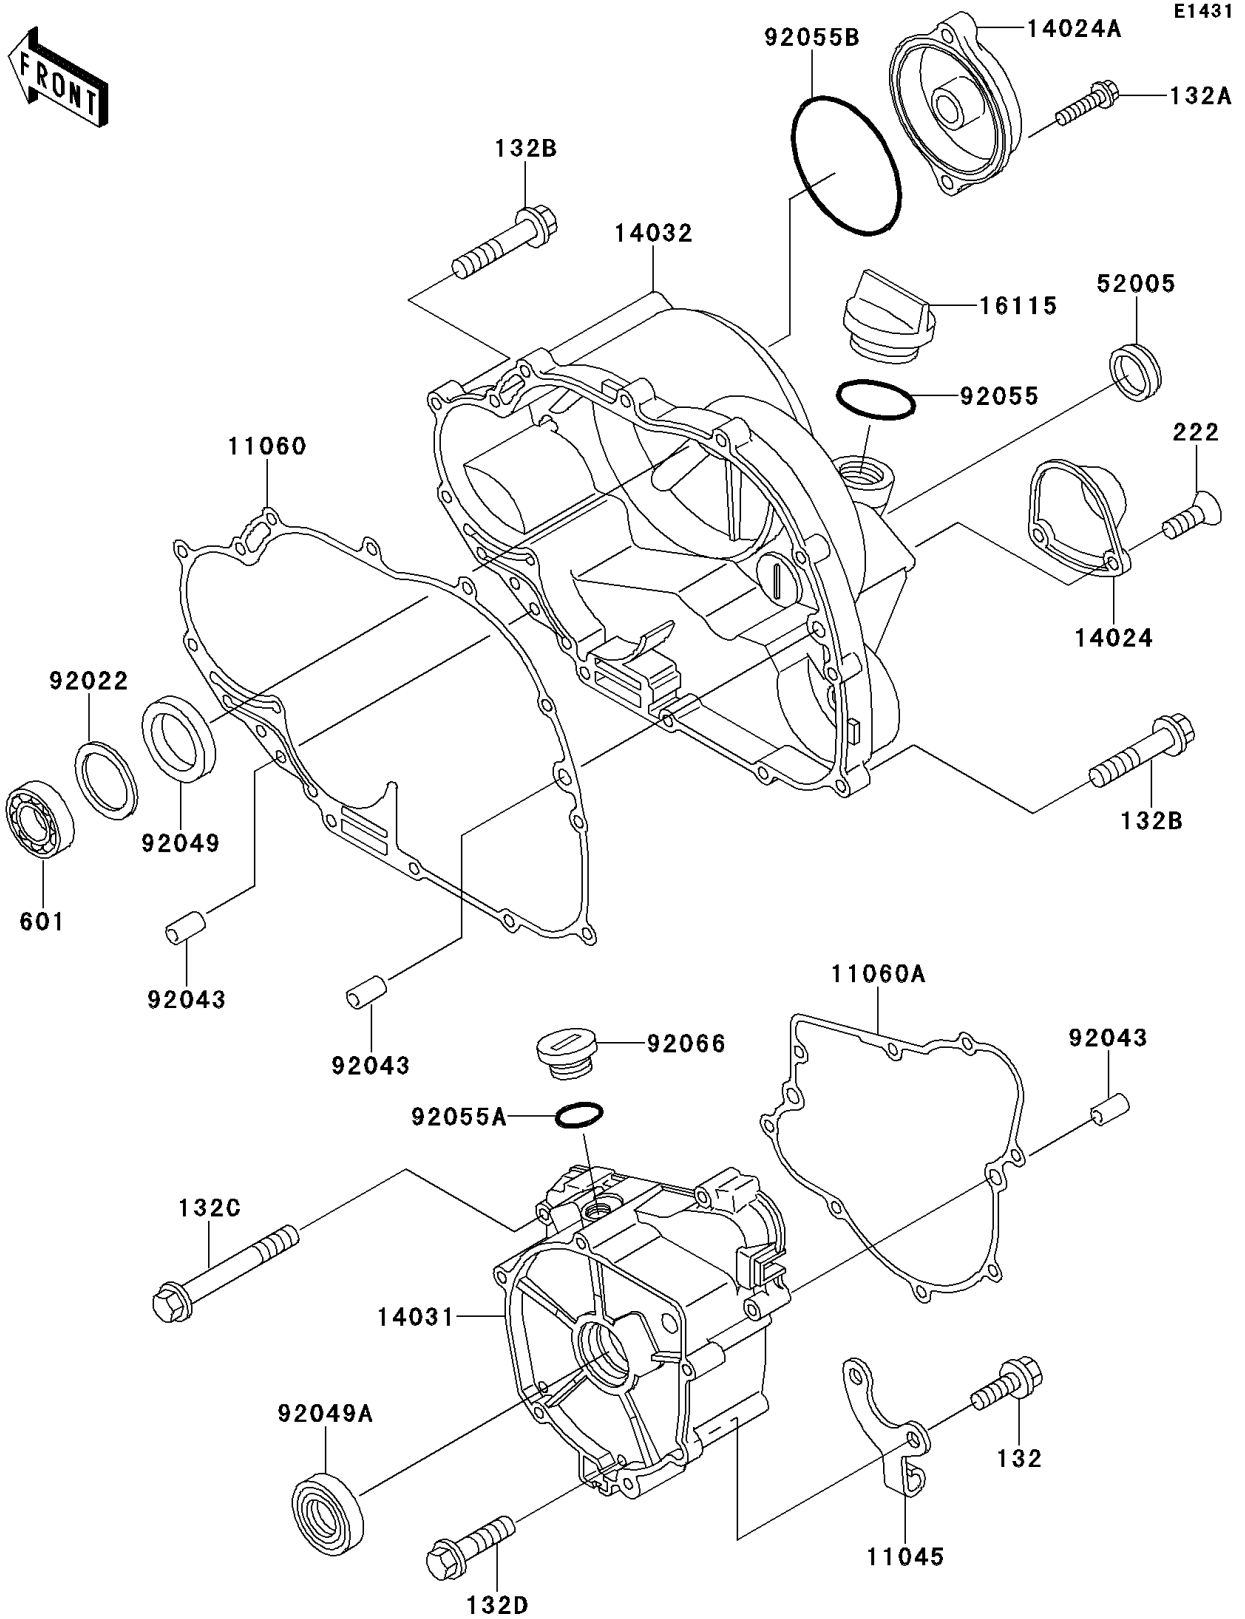

2000 Bayou 220 PARTS DIAGRAM

Engine Cover(s)

2000 Bayou 220 PARTS LIST

Engine Cover(s)

ITEM NAME	PART NUMBER	QUANTITY
BOLT-FLANGED-SMALL (Ref # 132)	132J0614	2
BOLT-FLANGED-SMALL (Ref # 132A)	132J0625	2
BOLT-FLANGED-SMALL (Ref # 132B)	132J0630	13
BOLT-FLANGED-SMALL (Ref # 132C)	132J0635	4
BOLT-FLANGED-SMALL (Ref # 132D)	132J0670	3
SCREW-CSK-RD-CROS (Ref # 222)	222C0512	2
BEARING-BALL,#6002 (Ref # 601)	601A6002	1
BRACKET (Ref # 11045)	11045-1828	1
GASKET,CLUTCH COVER (Ref # 11060)	11060-1648	1
GASKET,GENERATOR (Ref # 11060A)	11060-1649	1
COVER (Ref # 14024)	14024-1486	1
COVER,OIL FILTER (Ref # 14024A)	14024-1488	1
COVER-GENERATOR (Ref # 14031)	14031-1338	1
COVER-CLUTCH (Ref # 14032)	14032-1451	1
CAP-OIL FILLER (Ref # 16115)	16115-1009	1
GAUGE,OIL LEVEL (Ref # 52005)	52005-1009	1
WASHER,21X31.5X1.0 (Ref # 92022)	92022-1624	1
PIN,6.2X8X14 (Ref # 92043)	92043-1263	4
SEAL-OIL (Ref # 92049)	92049-1293	1
SEAL-OIL,TC25356 (Ref # 92049A)	92049-1317	1
RING-O,31.7X2.4 (Ref # 92055)	92055-049	1
RING-O (Ref # 92055A)	92055-1146	1
RING-O,63.6X2.4 (Ref # 92055B)	92055-1433	1
PLUG,COVER (Ref # 92066)	92066-1163	1