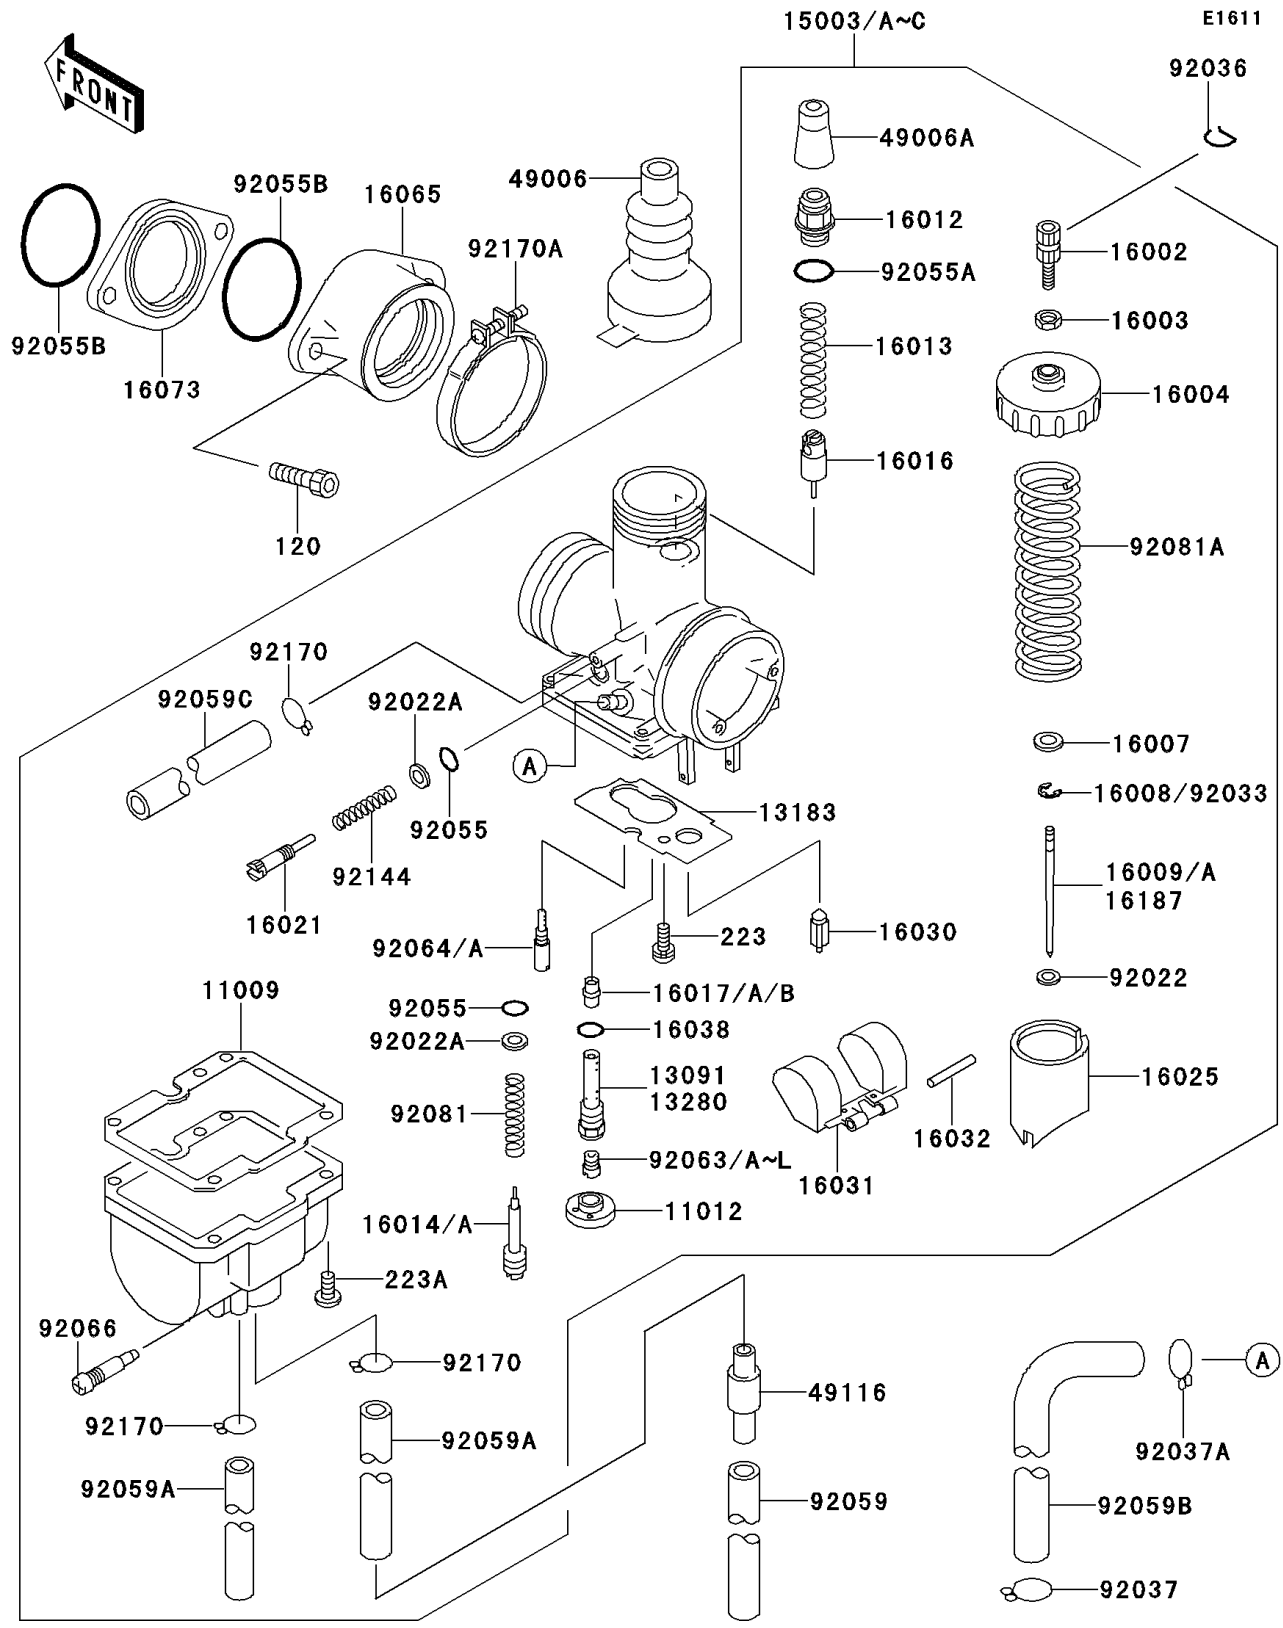

1997 Bayou 220 PARTS DIAGRAM

Carburetor

1997 Bayou 220 PARTS LIST

Carburetor

ITEM NAME	PART NUMBER	QUANTITY
GASKET,FLOAT CHAMBER (Ref # 11009)	11009-1676	1
CAP (Ref # 11012)	11012-1659	1
HOLDER,NEEDLE JET (Ref # 13091)	13091-1551	1
PLATE (Ref # 13183)	13183-1273	1
CARBURETOR-ASSY (Ref # 15003)	15003-1080	1
ADJUSTER-CABLE (Ref # 16002)	16002-011	1
NUT,ADJUST LOCK (Ref # 16003)	16003-006	1
CAP-CHAMBER,MIXING (Ref # 16004)	16004-1055	1
SEAT-SPRING,THROTTLE VALVE (Ref # 16007)	16007-1111	1
CLAMP,E-TYPE (Ref # 16008)	16008-010	1
NEEDLE-JET,5GN46-2 (Ref # 16009)	16009-1388	1
CAP-STARTER PLUNGER (Ref # 16012)	16012-1056	1
SPRING,STARTER PLUNGER (Ref # 16013)	16013-003	1
SCREW-PILOT AIR (Ref # 16014A)	16014-1056	1
PLUNGER,STARTER (Ref # 16016)	16016-1074	1
JET-NEEDLE,O-0 (Ref # 16017)	16017-1346	1
SCREW-THROTTLE STOP (Ref # 16021)	16021-1126	1
VALVE-THROTTLE,CA3.0 (Ref # 16025)	16025-1150	1
VALVE-FLOAT,#1.5 (Ref # 16030)	16030-1066	1
FLOAT (Ref # 16031)	16031-1055	1
PIN,FLOAT (Ref # 16032)	16032-003	1
GASKET,"O"RING (Ref # 16038)	16038-016	1
HOLDER-CARBURETOR (Ref # 16065)	16065-1157	1
INSULATOR (Ref # 16073)	16073-1053	1
BOOT (Ref # 49006)	49006-1230	1
BOOT,STARTER PLUNGER (Ref # 49006A)	49006-1235	1
VALVE-ASSY (Ref # 49116)	49116-1126	1
WASHER,THROTTLE VALVE (Ref # 92022)	92022-1024	1
WASHER,ADJUST SCREW (Ref # 92022A)	92022-1187	2