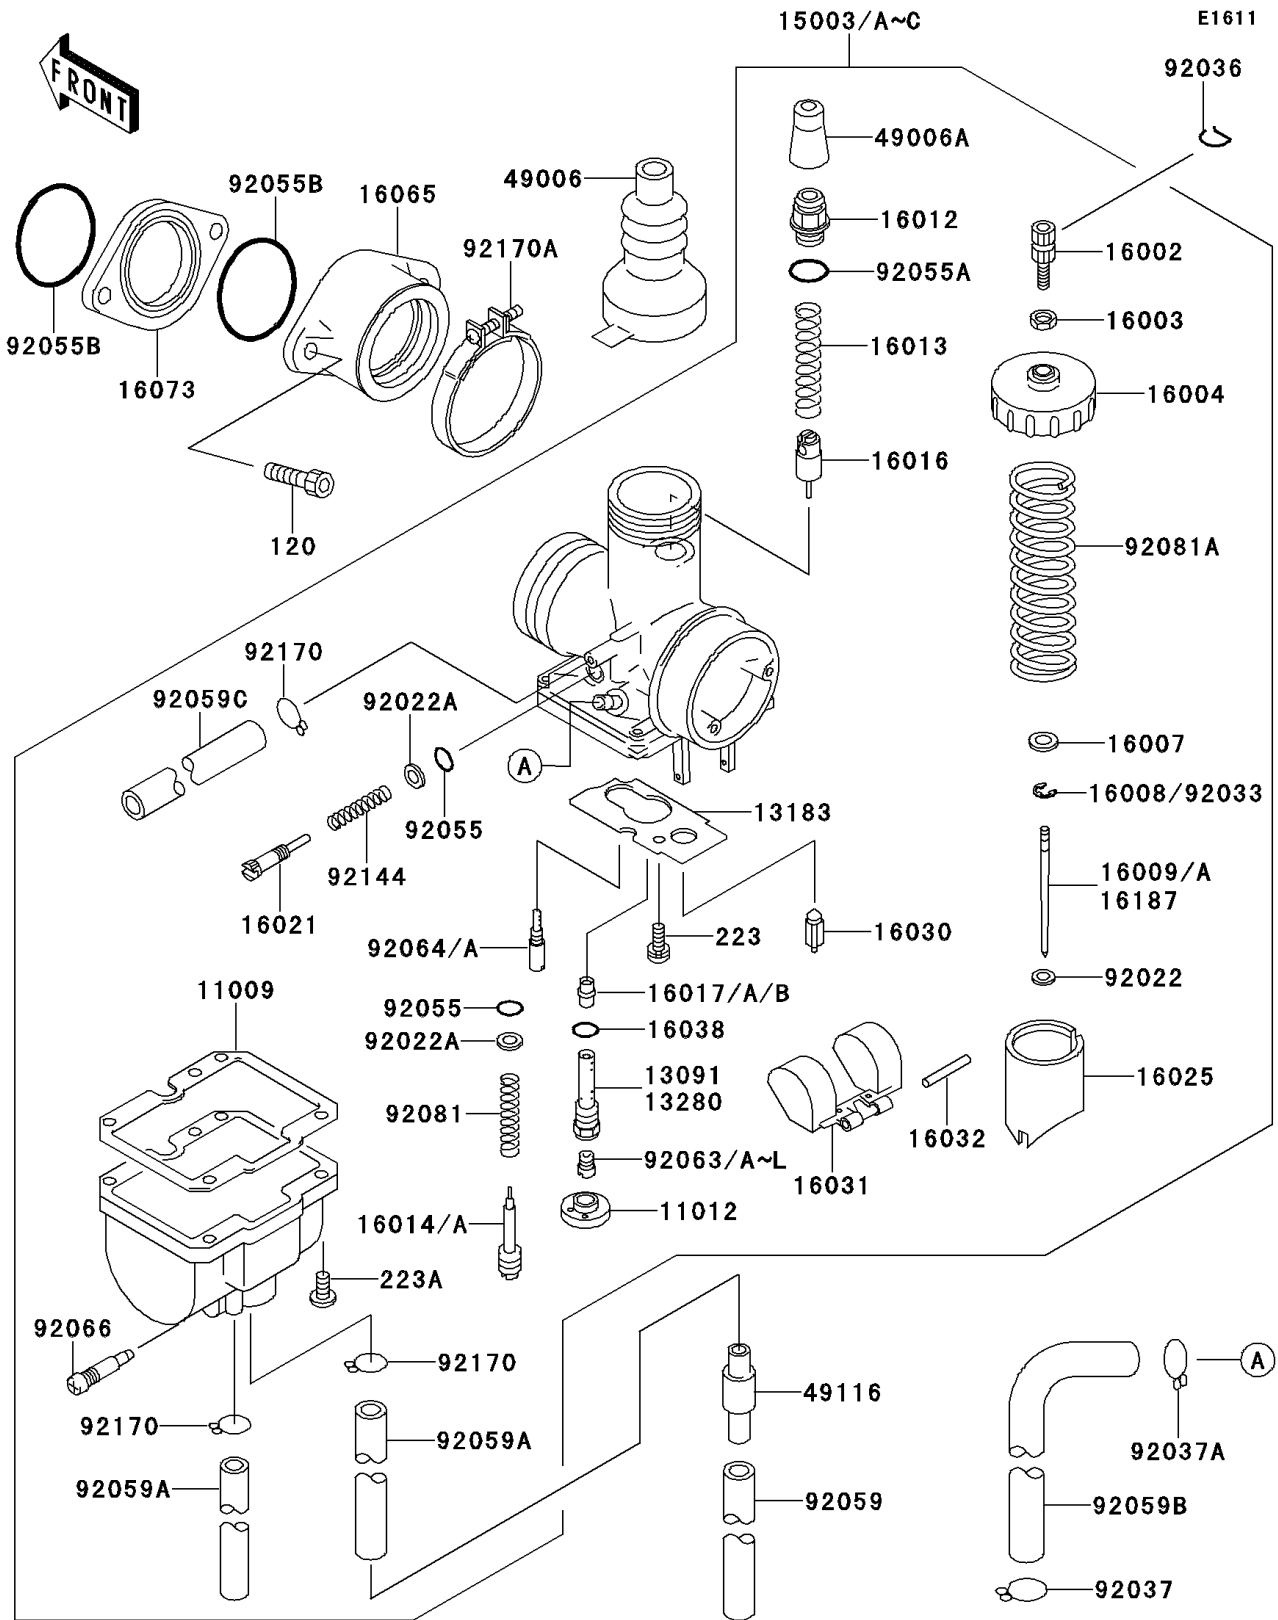

2000 Bayou 220 PARTS DIAGRAM

Carburetor

2000 Bayou 220 PARTS LIST

Carburetor

ITEM NAME	PART NUMBER	QUANTITY
GASKET,FLOAT CHAMBER (Ref # 11009)	11009-1676	1
CAP (Ref # 11012)	11012-1659	1
PLATE (Ref # 13183)	13183-1273	1
HOLDER,NEEDLE JET (Ref # 13280)	13280-1167	1
ADJUSTER-CABLE (Ref # 16002)	16002-011	1
NUT,ADJUST LOCK (Ref # 16003)	16003-006	1
CAP-CHAMBER,MIXING (Ref # 16004)	16004-1055	1
SEAT-SPRING,THROTTLE VALVE (Ref # 16007)	16007-1111	1
CAP-STARTER PLUNGER (Ref # 16012)	16012-1056	1
SPRING,STARTER PLUNGER (Ref # 16013)	16013-003	1
SCREW-PILOT AIR (Ref # 16014)	16014-1027	1
PLUNGER,STARTER (Ref # 16016)	16016-1074	1
JET-NEEDLE,O-6M (Ref # 16017B)	16017-1408	1
SCREW-THROTTLE STOP (Ref # 16021)	16021-1126	1
VALVE-THROTTLE,CA3.0 (Ref # 16025)	16025-1150	1
VALVE-FLOAT,#1.5 (Ref # 16030)	16030-1066	1
FLOAT (Ref # 16031)	16031-1055	1
PIN,FLOAT (Ref # 16032)	16032-003	1
GASKET,"O"RING (Ref # 16038)	16038-016	1
HOLDER-CARBURETOR (Ref # 16065)	16065-1157	1
INSULATOR (Ref # 16073)	16073-1053	1
NEEDLE-JET,5GN64 (Ref # 16187)	16187-1115	1
BOOT (Ref # 49006)	49006-1230	1
BOOT,STARTER PLUNGER (Ref # 49006A)	49006-1235	1
VALVE-ASSY (Ref # 49116)	49116-1126	1
WASHER,THROTTLE VALVE (Ref # 92022)	92022-1024	1
WASHER,ADJUST SCREW (Ref # 92022A)	92022-1187	2
RING-SNAP (Ref # 92033)	92033-1290	1
RING-SNAP (Ref # 92036)	92036-018	1