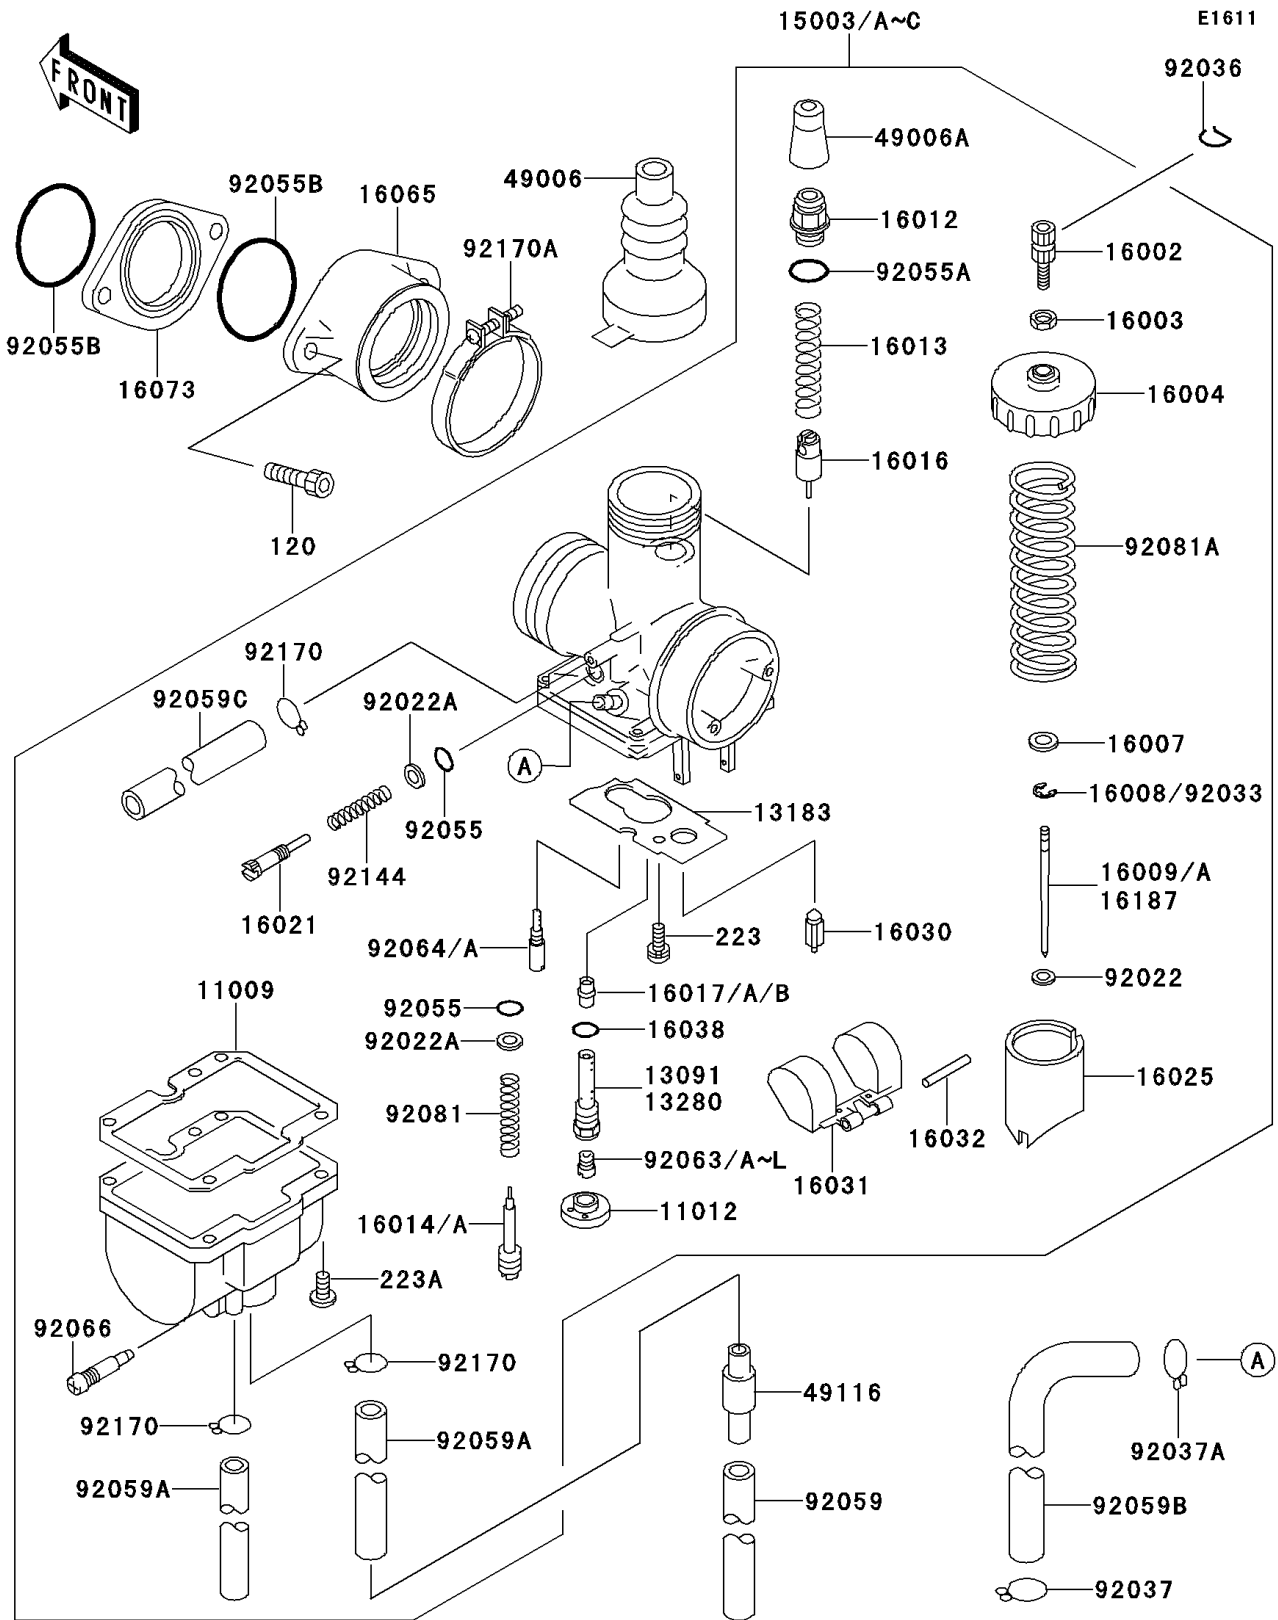

2000 Bayou 220 PARTS DIAGRAM

Carburetor