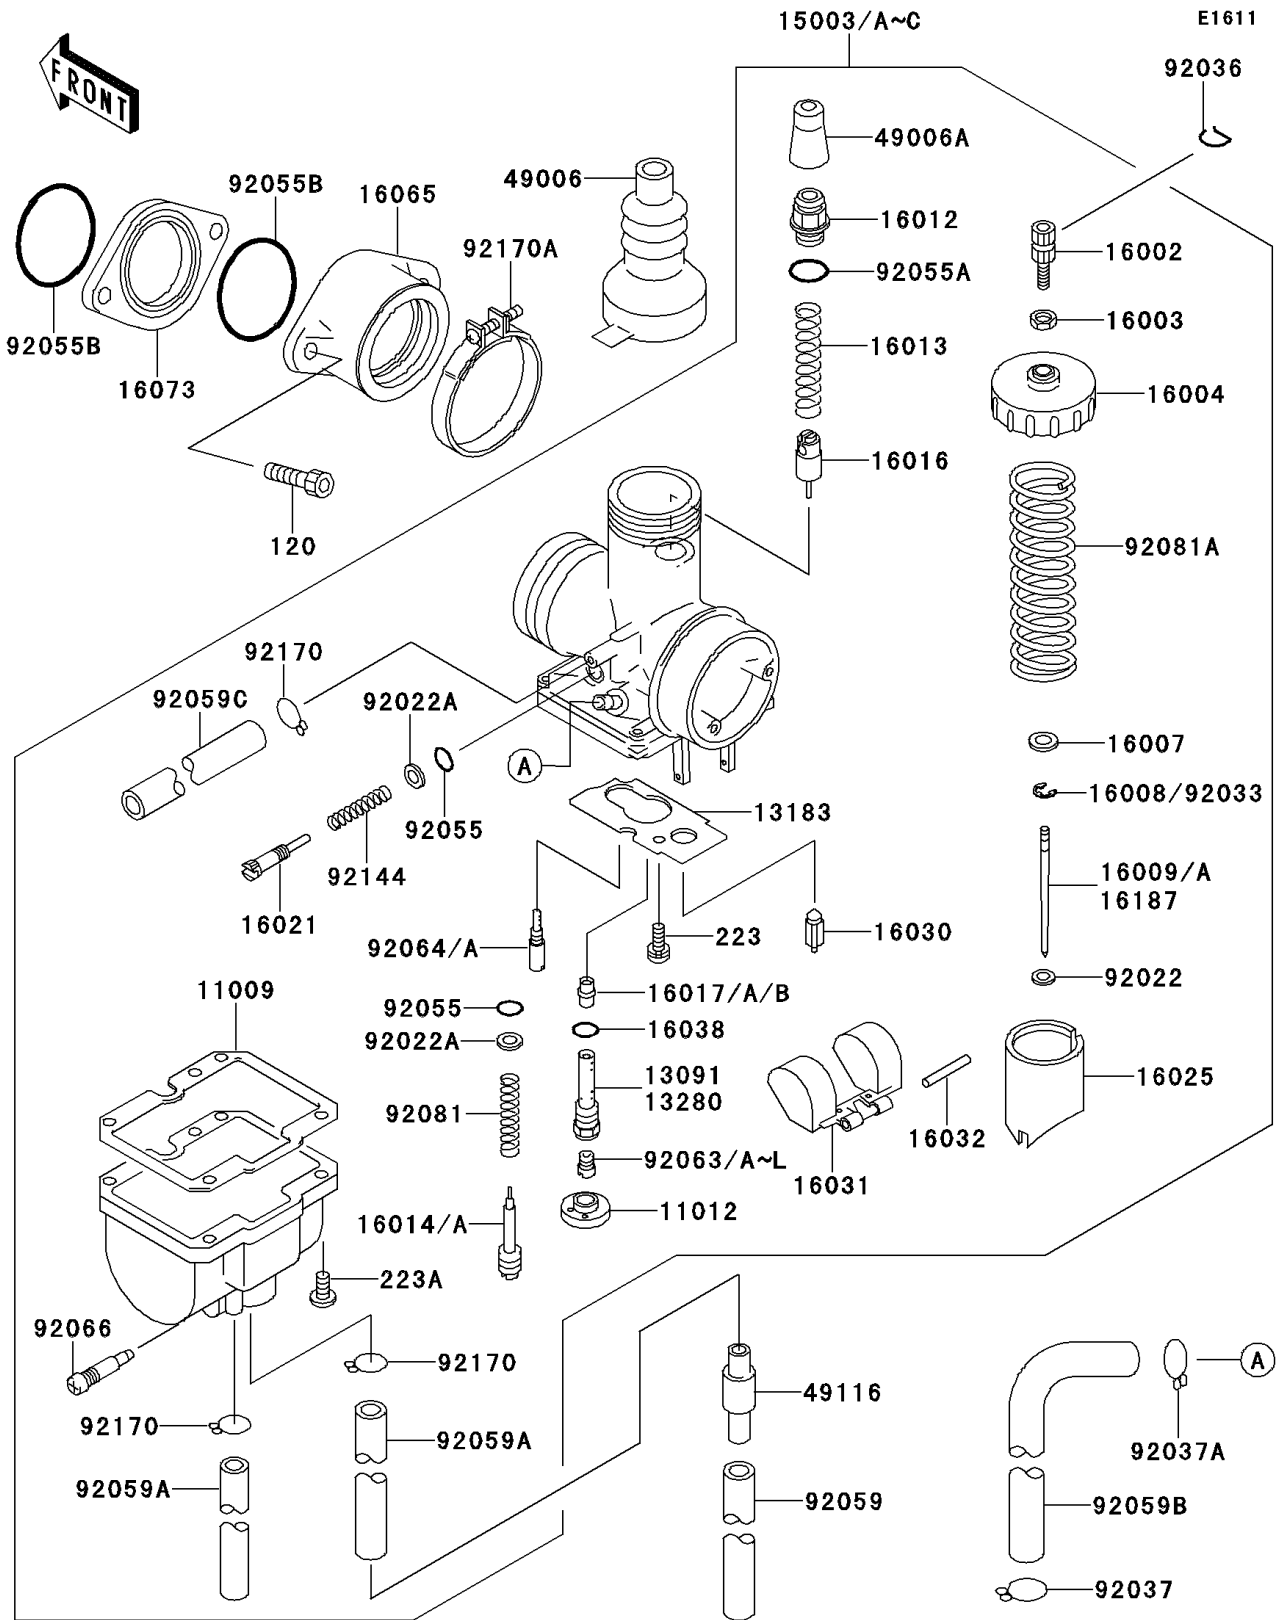

2001 Bayou 220 PARTS DIAGRAM

Carburetor

2001 Bayou 220 PARTS LIST

Carburetor

ITEM NAME	PART NUMBER	QUANTITY
GASKET,FLOAT CHAMBER (Ref # 11009)	11009-1676	1
CAP (Ref # 11012)	11012-1659	1
PLATE (Ref # 13183)	13183-1273	1
HOLDER,NEEDLE JET (Ref # 13280)	13280-1167	1
ADJUSTER-CABLE (Ref # 16002)	16002-011	1
NUT,ADJUST LOCK (Ref # 16003)	16003-006	1
CAP-CHAMBER,MIXING (Ref # 16004)	16004-1055	1
SEAT-SPRING,THROTTLE VALVE (Ref # 16007)	16007-1111	1
CAP-STARTER PLUNGER (Ref # 16012)	16012-1056	1
SPRING,STARTER PLUNGER (Ref # 16013)	16013-003	1
SCREW-PILOT AIR (Ref # 16014)	16014-1027	1
PLUNGER,STARTER (Ref # 16016)	16016-1074	1
JET-NEEDLE,O-6M (Ref # 16017B)	16017-1408	1
SCREW-THROTTLE STOP (Ref # 16021)	16021-1126	1
VALVE-THROTTLE,CA3.0 (Ref # 16025)	16025-1150	1
VALVE-FLOAT,#1.5 (Ref # 16030)	16030-1066	1
FLOAT (Ref # 16031)	16031-1055	1
PIN,FLOAT (Ref # 16032)	16032-003	1
GASKET,"O"RING (Ref # 16038)	16038-016	1
HOLDER-CARBURETOR (Ref # 16065)	16065-1157	1
INSULATOR (Ref # 16073)	16073-1053	1
NEEDLE-JET,5GN64 (Ref # 16187)	16187-1115	1
BOOT (Ref # 49006)	49006-1230	1
BOOT,STARTER PLUNGER (Ref # 49006A)	49006-1235	1
VALVE-ASSY (Ref # 49116)	49116-1126	1
WASHER,THROTTLE VALVE (Ref # 92022)	92022-1024	1
WASHER,ADJUST SCREW (Ref # 92022A)	92022-1187	2
RING-SNAP (Ref # 92033)	92033-1290	1
RING-SNAP (Ref # 92036)	92036-018	1