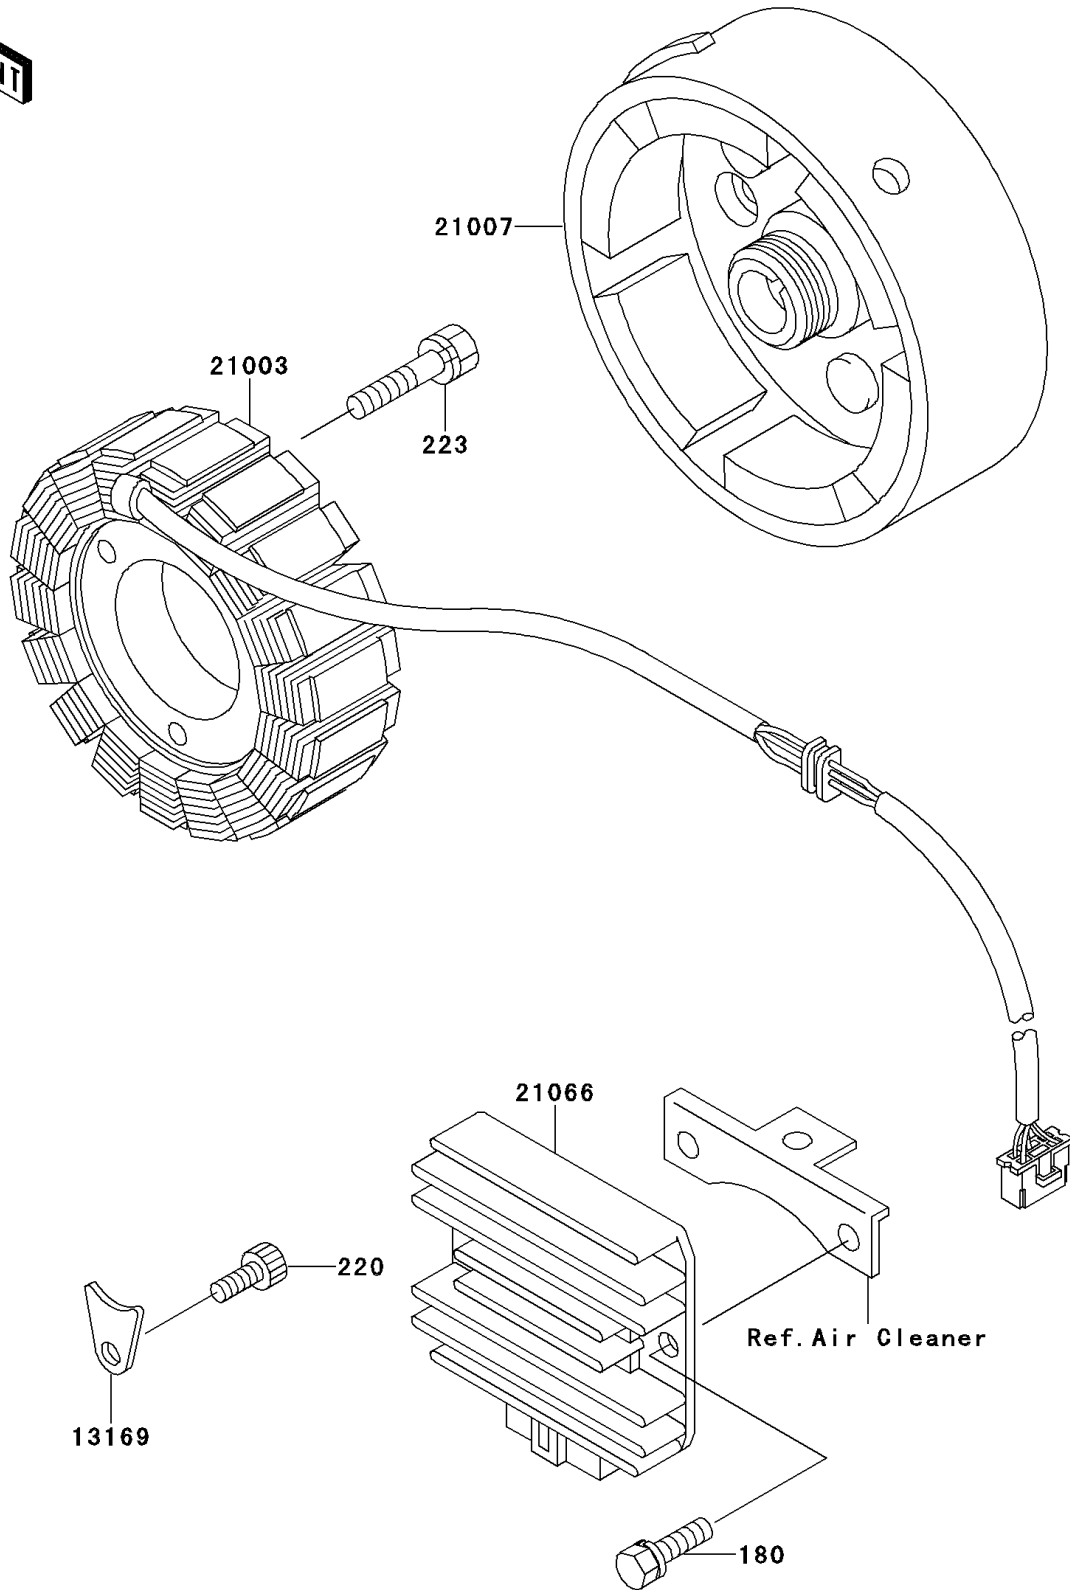

1997 Bayou 220 PARTS DIAGRAM

Generator

E1810

1997 Bayou 220 PARTS LIST

Generator

ITEM NAME	PART NUMBER	QUANTITY
BOLT-UPSET-WS (Ref # 180)	180B0622	2
SCREW-PAN-CROS,6X10 (Ref # 220)	220B0610	1
SCREW-PAN-WS-CROS (Ref # 223)	223B0530	3
PLATE,HARNESS (Ref # 13169)	13169-1788	1
STATOR (Ref # 21003)	21003-1287	1
ROTOR,GENERATOR (Ref # 21007)	21007-1286	1
REGULATOR-VOLTAGE (Ref # 21066)	21066-1038	1