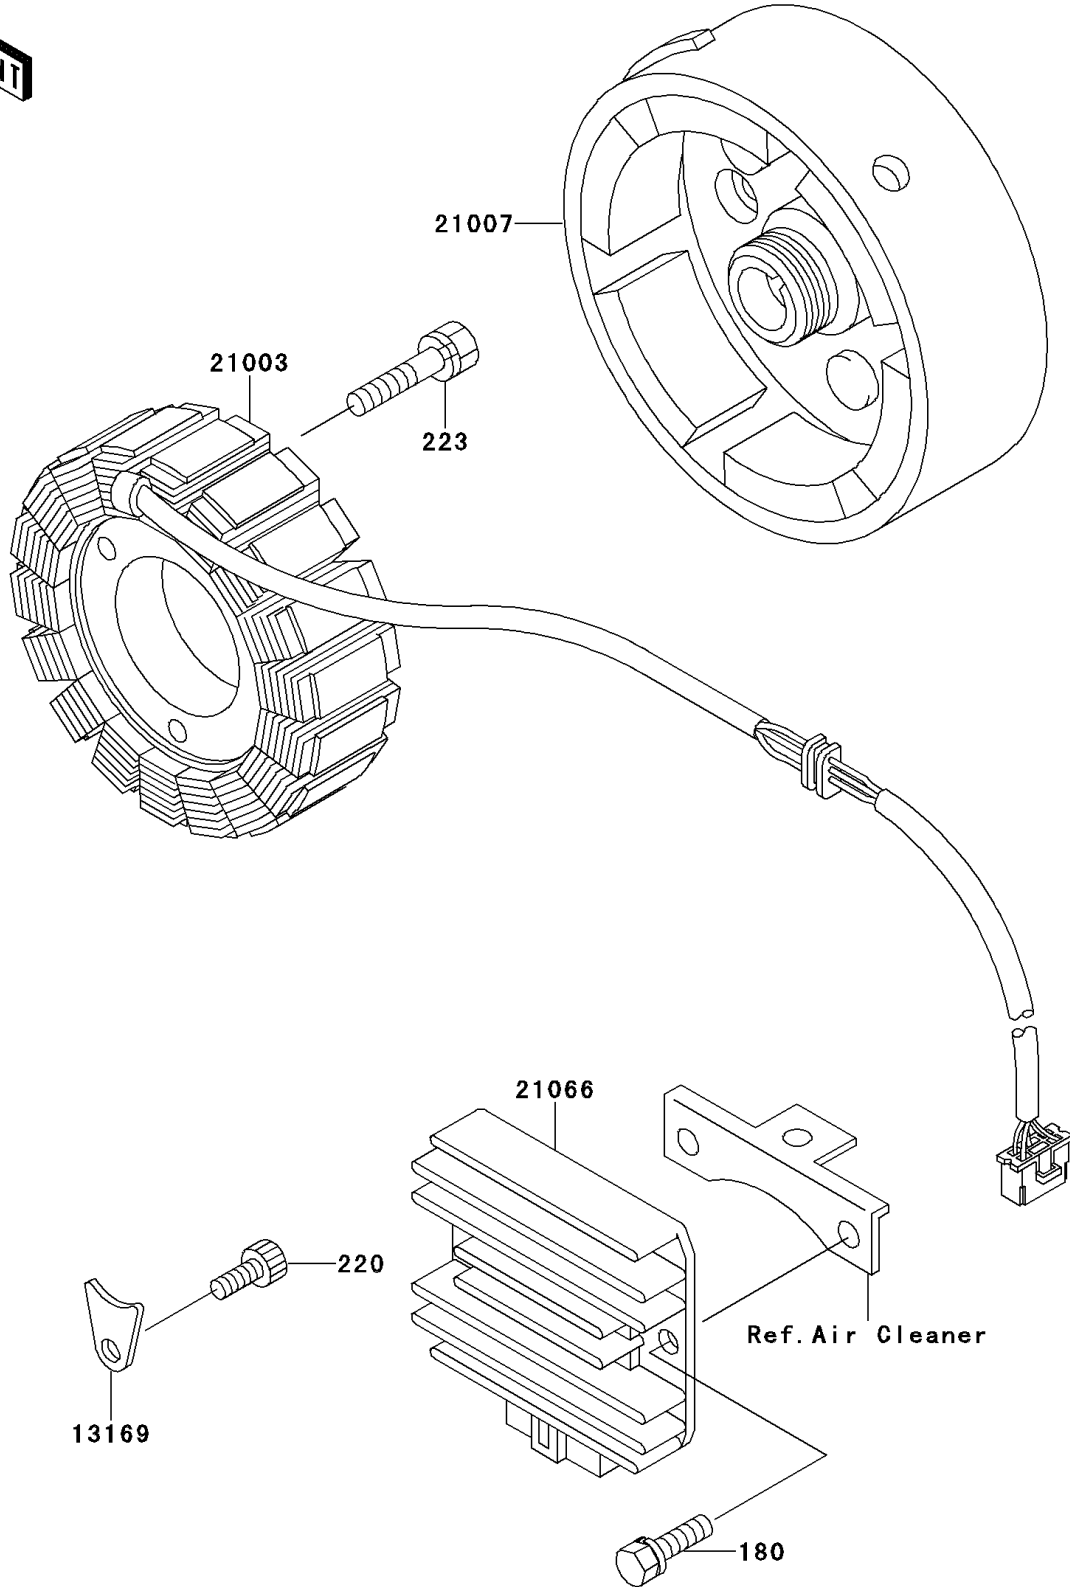

# 1997 Bayou 220 PARTS DIAGRAM

Generator

E1810

# 1997 Bayou 220 PARTS LIST

## Generator

ITEM NAME	PART NUMBER	QUANTITY
BOLT-UPSET-WS (Ref # 180)	180B0622	2
SCREW-PAN-CROS,6X10 (Ref # 220)	220B0610	1
SCREW-PAN-WS-CROS (Ref # 223)	223B0530	3
PLATE,HARNESS (Ref # 13169)	13169-1788	1
STATOR (Ref # 21003)	21003-1287	1
ROTOR,GENERATOR (Ref # 21007)	21007-1286	1
REGULATOR-VOLTAGE (Ref # 21066)	21066-1038	1