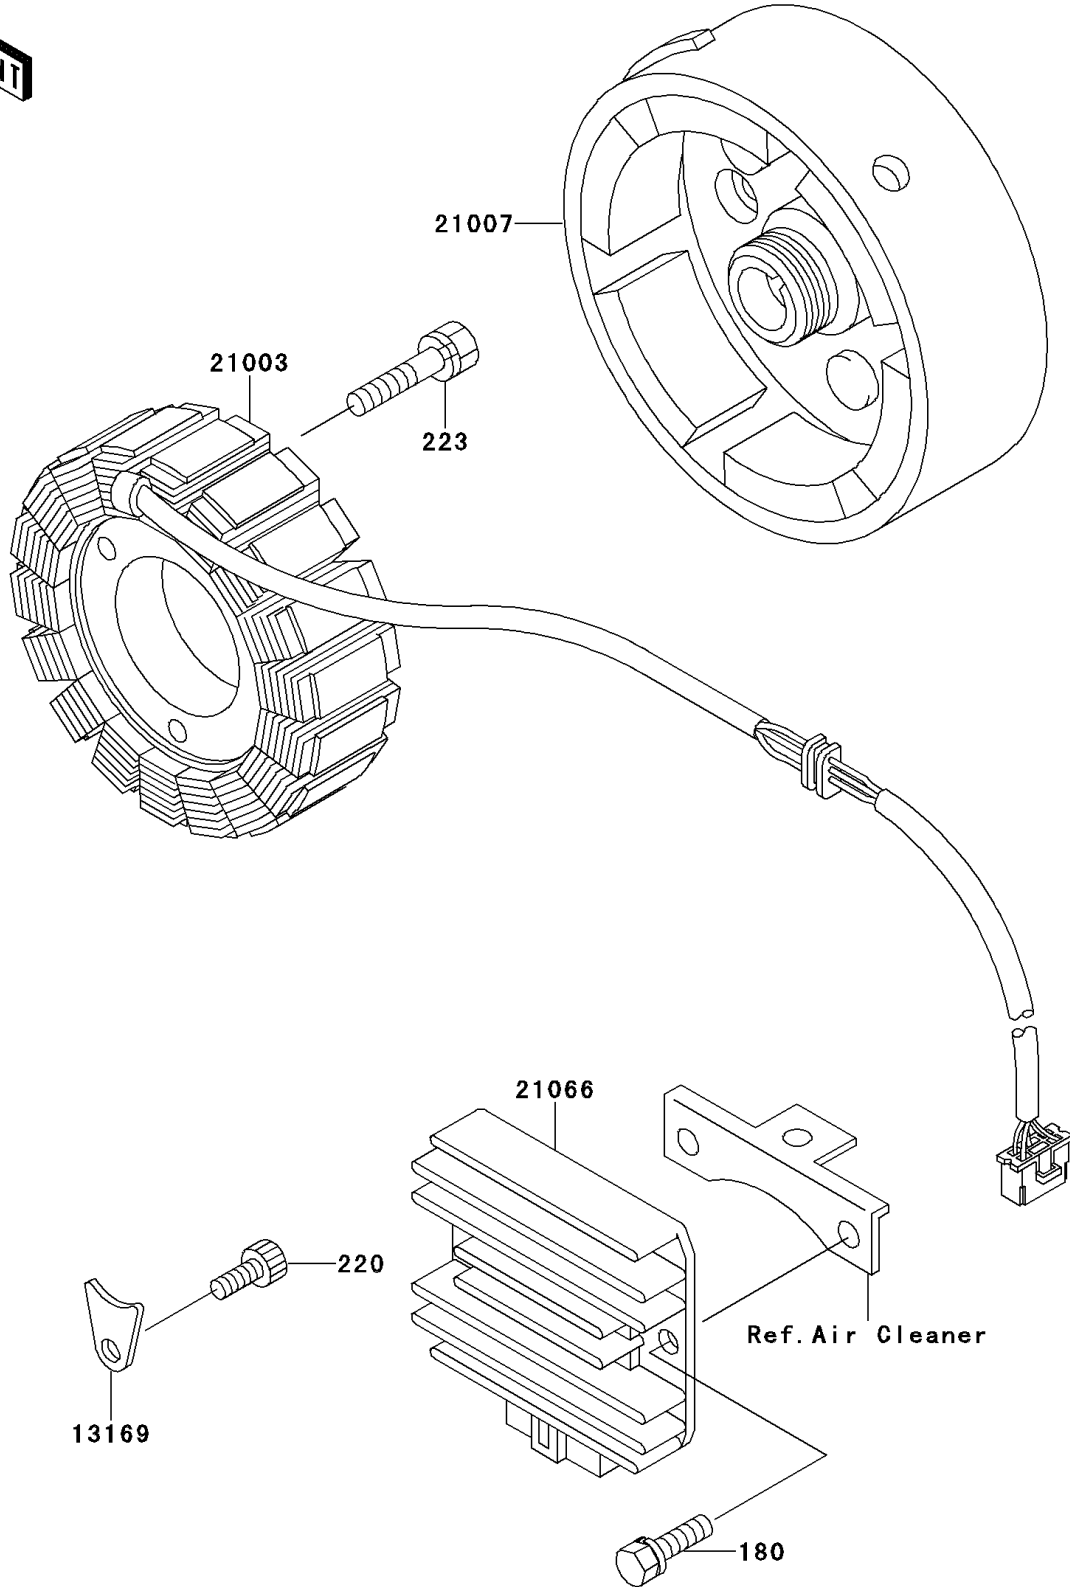

# 1999 Bayou 220 PARTS DIAGRAM

Generator

E1810

# 1999 Bayou 220 PARTS LIST

## Generator

ITEM NAME	PART NUMBER	QUANTITY
BOLT-UPSET-WS (Ref # 180)	180B0622	2
SCREW-PAN-CROS,6X10 (Ref # 220)	220B0610	1
SCREW-PAN-WS-CROS (Ref # 223)	223B0530	3
PLATE,HARNESS (Ref # 13169)	13169-1788	1
STATOR (Ref # 21003)	21003-1287	1
ROTOR,GENERATOR (Ref # 21007)	21007-1286	1
REGULATOR-VOLTAGE (Ref # 21066)	21066-1038	1