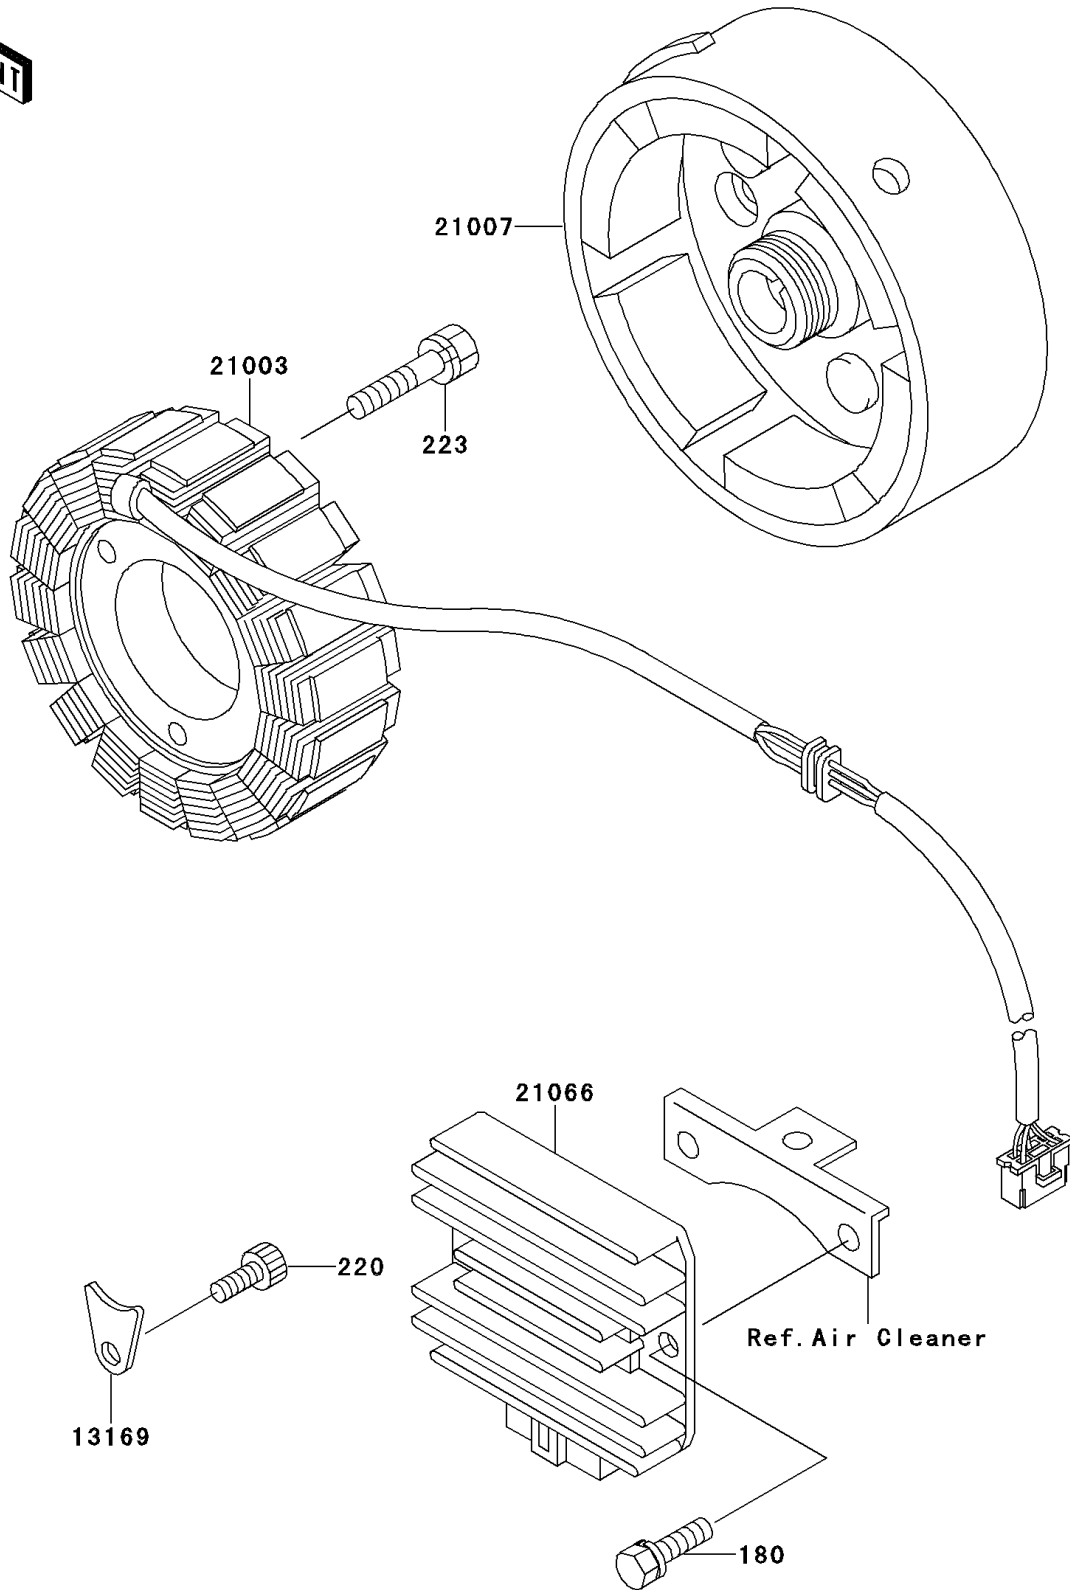

# 2000 Bayou 220 PARTS DIAGRAM

Generator

E1810

## 2000 Bayou 220 PARTS LIST

### Generator

ITEM NAME	PART NUMBER	QUANTITY
BOLT-UPSET-WS (Ref # 180)	180B0622	2
SCREW-PAN-CROS,6X10 (Ref # 220)	220B0610	1
SCREW-PAN-WS-CROS (Ref # 223)	223B0530	3
PLATE,HARNESS (Ref # 13169)	13169-1788	1
STATOR (Ref # 21003)	21003-1287	1
ROTOR,GENERATOR (Ref # 21007)	21007-1286	1
REGULATOR-VOLTAGE (Ref # 21066)	21066-1038	1