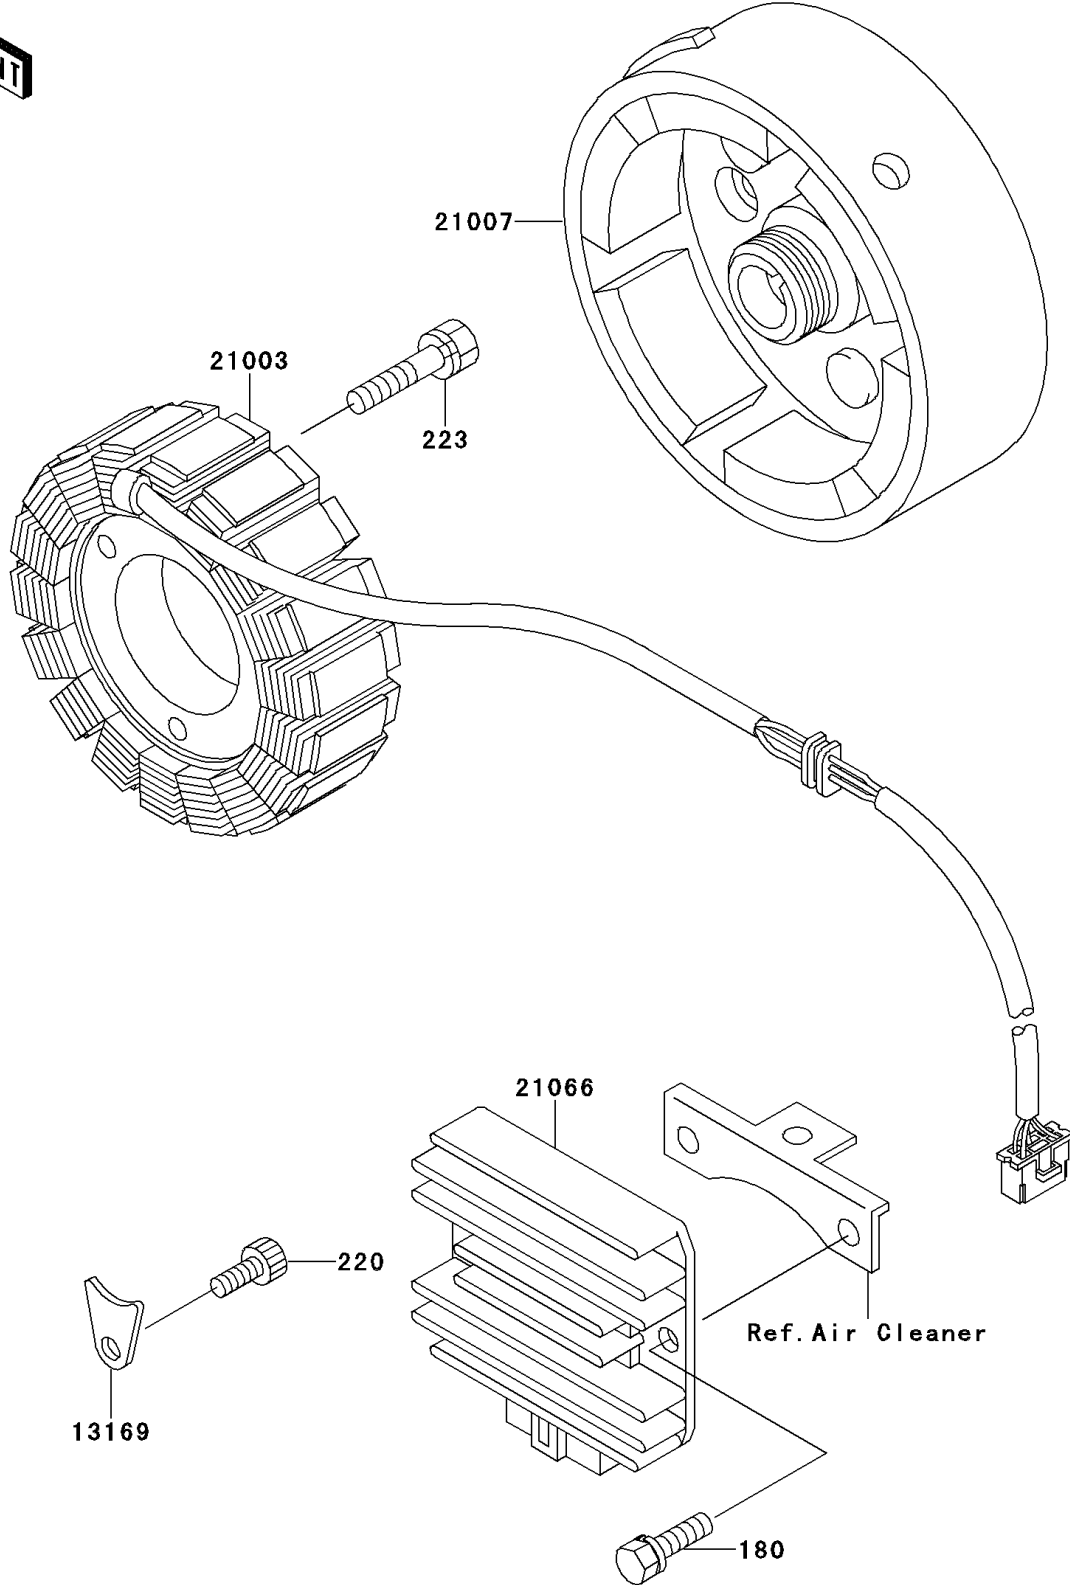

2001 Bayou 220 PARTS DIAGRAM

Generator

E1810

2001 Bayou 220 PARTS LIST

Generator

ITEM NAME	PART NUMBER	QUANTITY
BOLT-UPSET-WS (Ref # 180)	180B0622	2
SCREW-PAN-CROS,6X10 (Ref # 220)	220B0610	1
SCREW-PAN-WS-CROS (Ref # 223)	223B0530	3
PLATE,HARNESS (Ref # 13169)	13169-1788	1
STATOR (Ref # 21003)	21003-1287	1
ROTOR,GENERATOR (Ref # 21007)	21007-1286	1
REGULATOR-VOLTAGE (Ref # 21066)	21066-1038	1