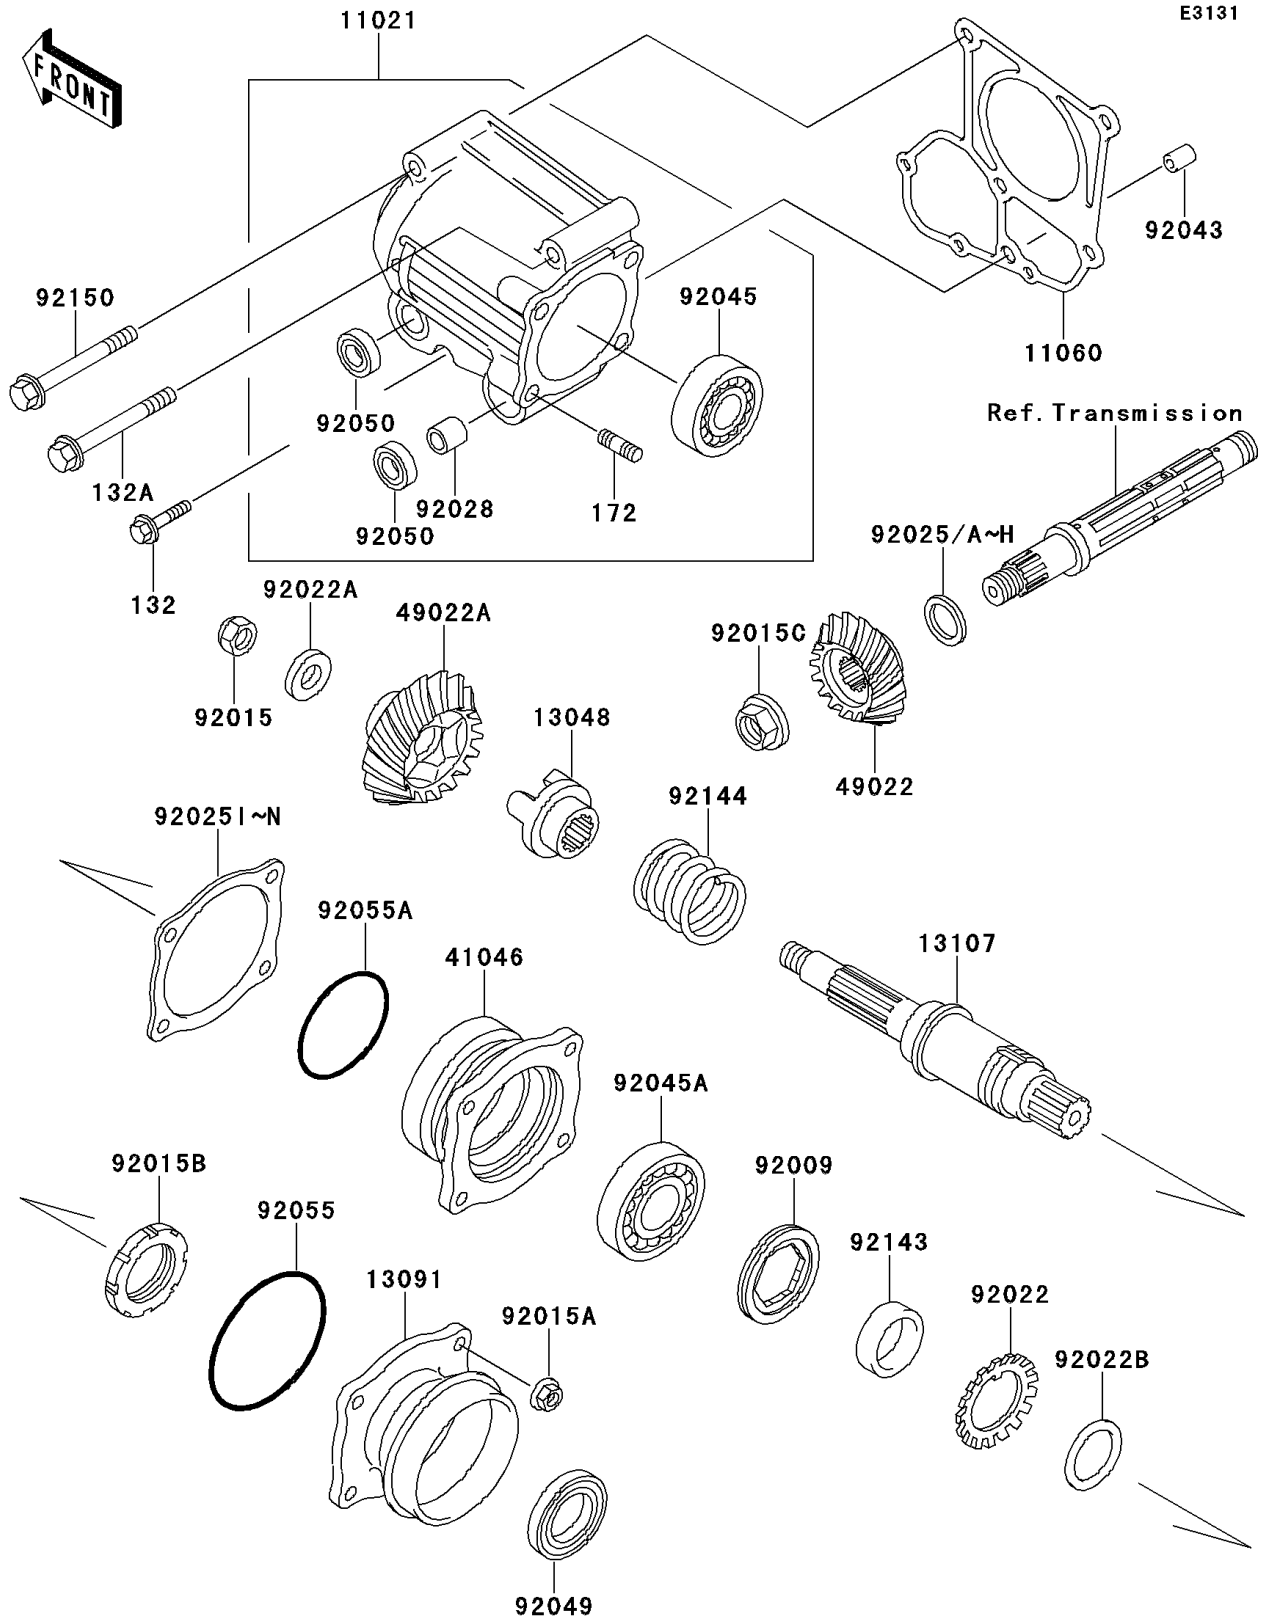

2000 Bayou 220 PARTS DIAGRAM

Front Bevel Gear

2000 Bayou 220 PARTS LIST

Front Bevel Gear

| ITEM NAME | PART NUMBER | QUANTITY |
|-------------------------------------|-------------|----------|
| CASE-ASSY,FRONT BEVEL (Ref # 11021) | 11021-1117 | 1 |
| GASKET,GEAR CASE (Ref # 11060) | 11060-1651 | 1 |
| CAM-DAMPER (Ref # 13048) | 13048-1070 | 1 |
| HOLDER,GEAR CASE (Ref # 13091) | 13091-1487 | 1 |
| SHAFT,FRONT BEVEL (Ref # 13107) | 13107-1210 | 1 |
| HOUSING-BEARING (Ref # 41046) | 41046-1083 | 1 |
| GEAR-BEVEL,15T (Ref # 49022) | 49022-1095 | 1 |
| GEAR-BEVEL,18T (Ref # 49022A) | 49022-1096 | 1 |
| SCREW,58MM (Ref # 92009) | 92009-1474 | 1 |
| NUT,LOCK,12MM,BLACK (Ref # 92015) | 92015-1190 | 1 |
| NUT,8MM (Ref # 92015A) | 92015-1402 | 4 |
| NUT,PUMP GEAR,30MM (Ref # 92015B) | 92015-1511 | 1 |
| NUT,16MM (Ref # 92015C) | 92015-1581 | 1 |
| WASHER (Ref # 92022) | 92022-1882 | 1 |
| WASHER,12X24X2.3 (Ref # 92022A) | 92022-1890 | 1 |
| WASHER,30.3X38X0.5 (Ref # 92022B) | 92022-1987 | 1 |
| SHIM,20.3X28X1.3 (Ref # 92025) | 92025-1533 | AR |
| SHIM,20.3X28X0.7 (Ref # 92025A) | 92025-1534 | AR |
| SHIM,20.3X28X0.8 (Ref # 92025B) | 92025-1535 | AR |
| SHIM,20.3X28X0.9 (Ref # 92025C) | 92025-1536 | AR |
| SHIM,20.3X28X1.0 (Ref # 92025D) | 92025-1537 | AR |
| SHIM,20.3X28X1.2 (Ref # 92025E) | 92025-1538 | AR |
| SHIM,20.3X28X0.15 (Ref # 92025F) | 92025-1573 | AR |
| SHIM,20.3X28X0.20 (Ref # 92025G) | 92025-1574 | AR |
| SHIM,20.3X28X1.1 (Ref # 92025H) | 92025-1575 | AR |
| SHIM,T=1.00 (Ref # 92025I) | 92025-1858 | AR |
| SHIM,T=0.10 (Ref # 92025J) | 92025-1859 | AR |
| SHIM,T=0.15 (Ref # 92025K) | 92025-1860 | AR |
| SHIM,T=0.50 (Ref # 92025L) | 92025-1861 | AR |