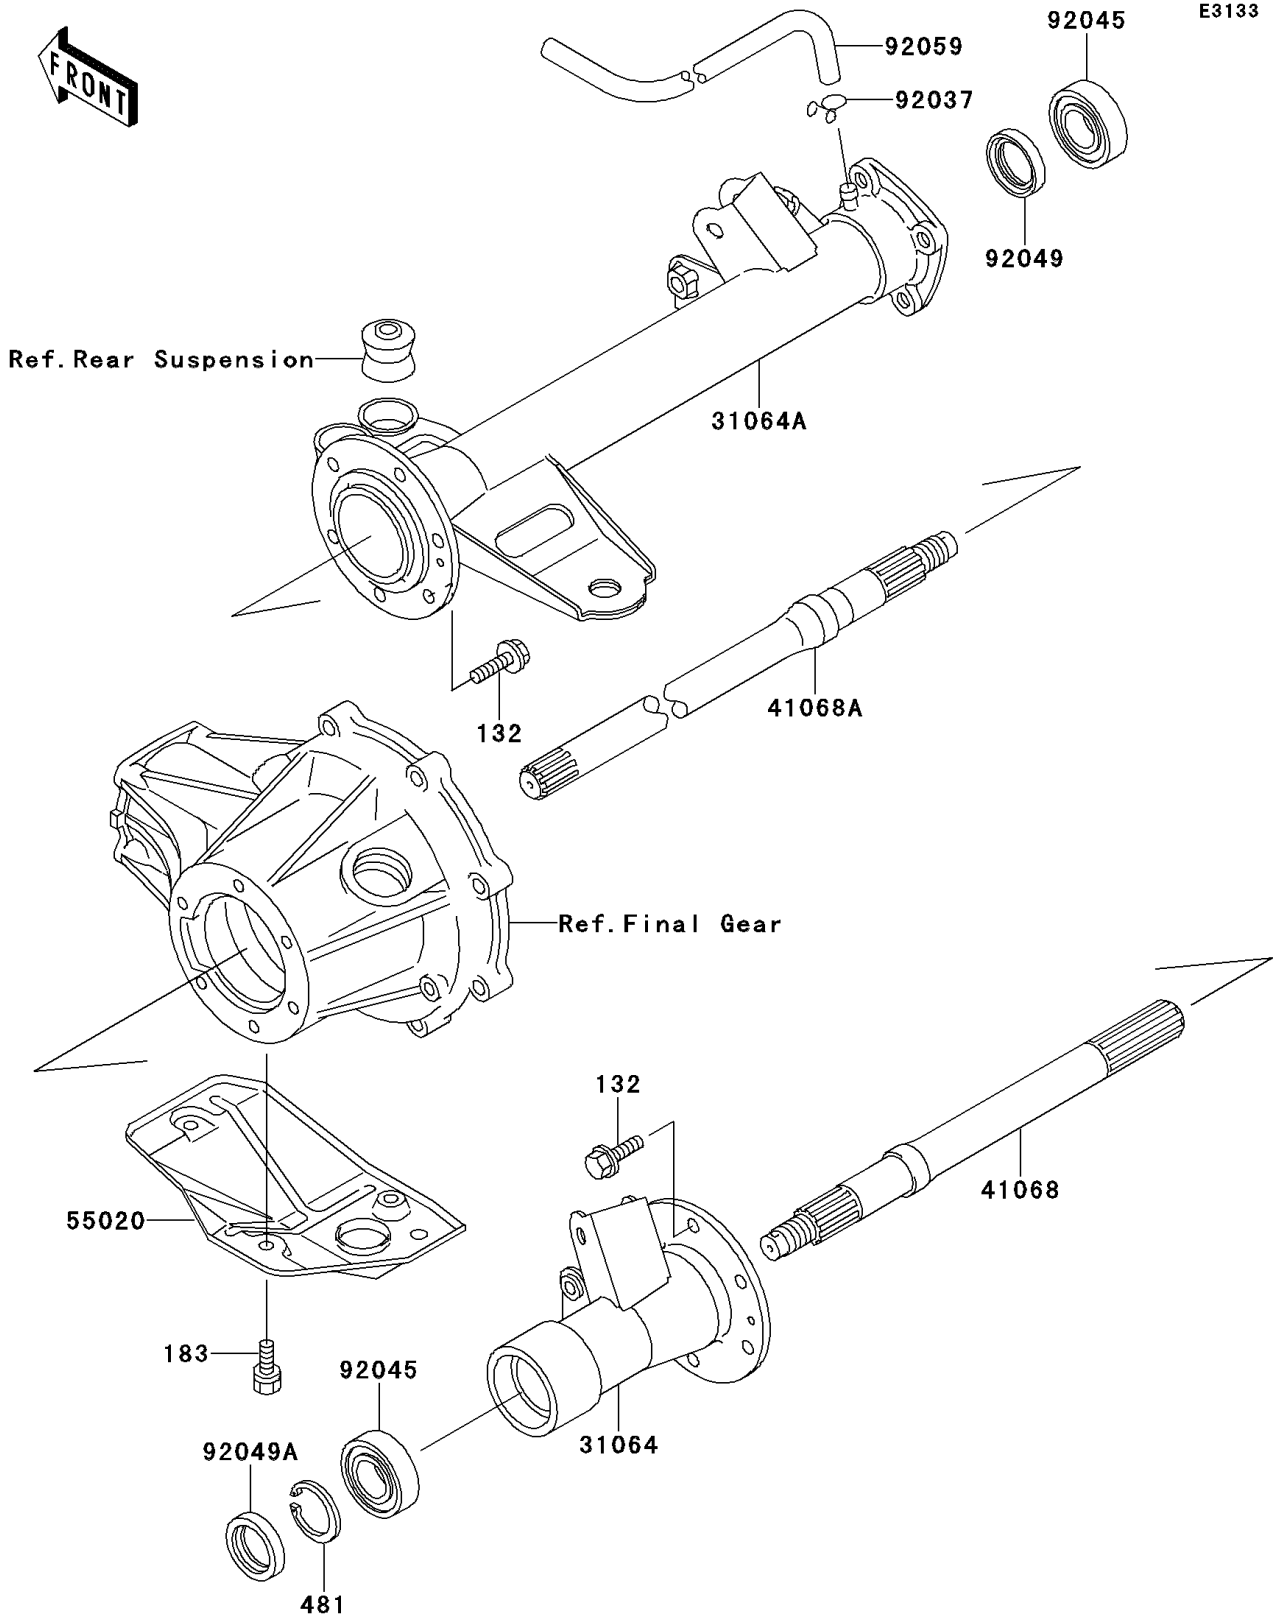

1997 Bayou 220 PARTS DIAGRAM

Rear Axle

1997 Bayou 220 PARTS LIST

Rear Axle

ITEM NAME	PART NUMBER	QUANTITY
BOLT-FLANGED-SMALL (Ref # 132)	132J0820	12
BOLT-UPSET-WS-SMALL (Ref # 183)	183H0814	3
CIRCLIP (Ref # 481)	481J5200	1
PIPE-COMP,LH (Ref # 31064)	31064-1088	1
PIPE-COMP,RH (Ref # 31064A)	31064-1089	1
AXLE,LH (Ref # 41068)	41068-1244	1
AXLE,RH (Ref # 41068A)	41068-1245	1
GUARD (Ref # 55020)	55020-1276	1
CLAMP,TUBE (Ref # 92037)	92037-147	1
BEARING-BALL,6205DDU (Ref # 92045)	92045-1229	2
SEAL-OIL,S030428 (Ref # 92049)	92049-1236	1
SEAL-OIL (Ref # 92049A)	92049-1287	1
TUBE,4.7X9.5X1240 (Ref # 92059)	92059-1968	1