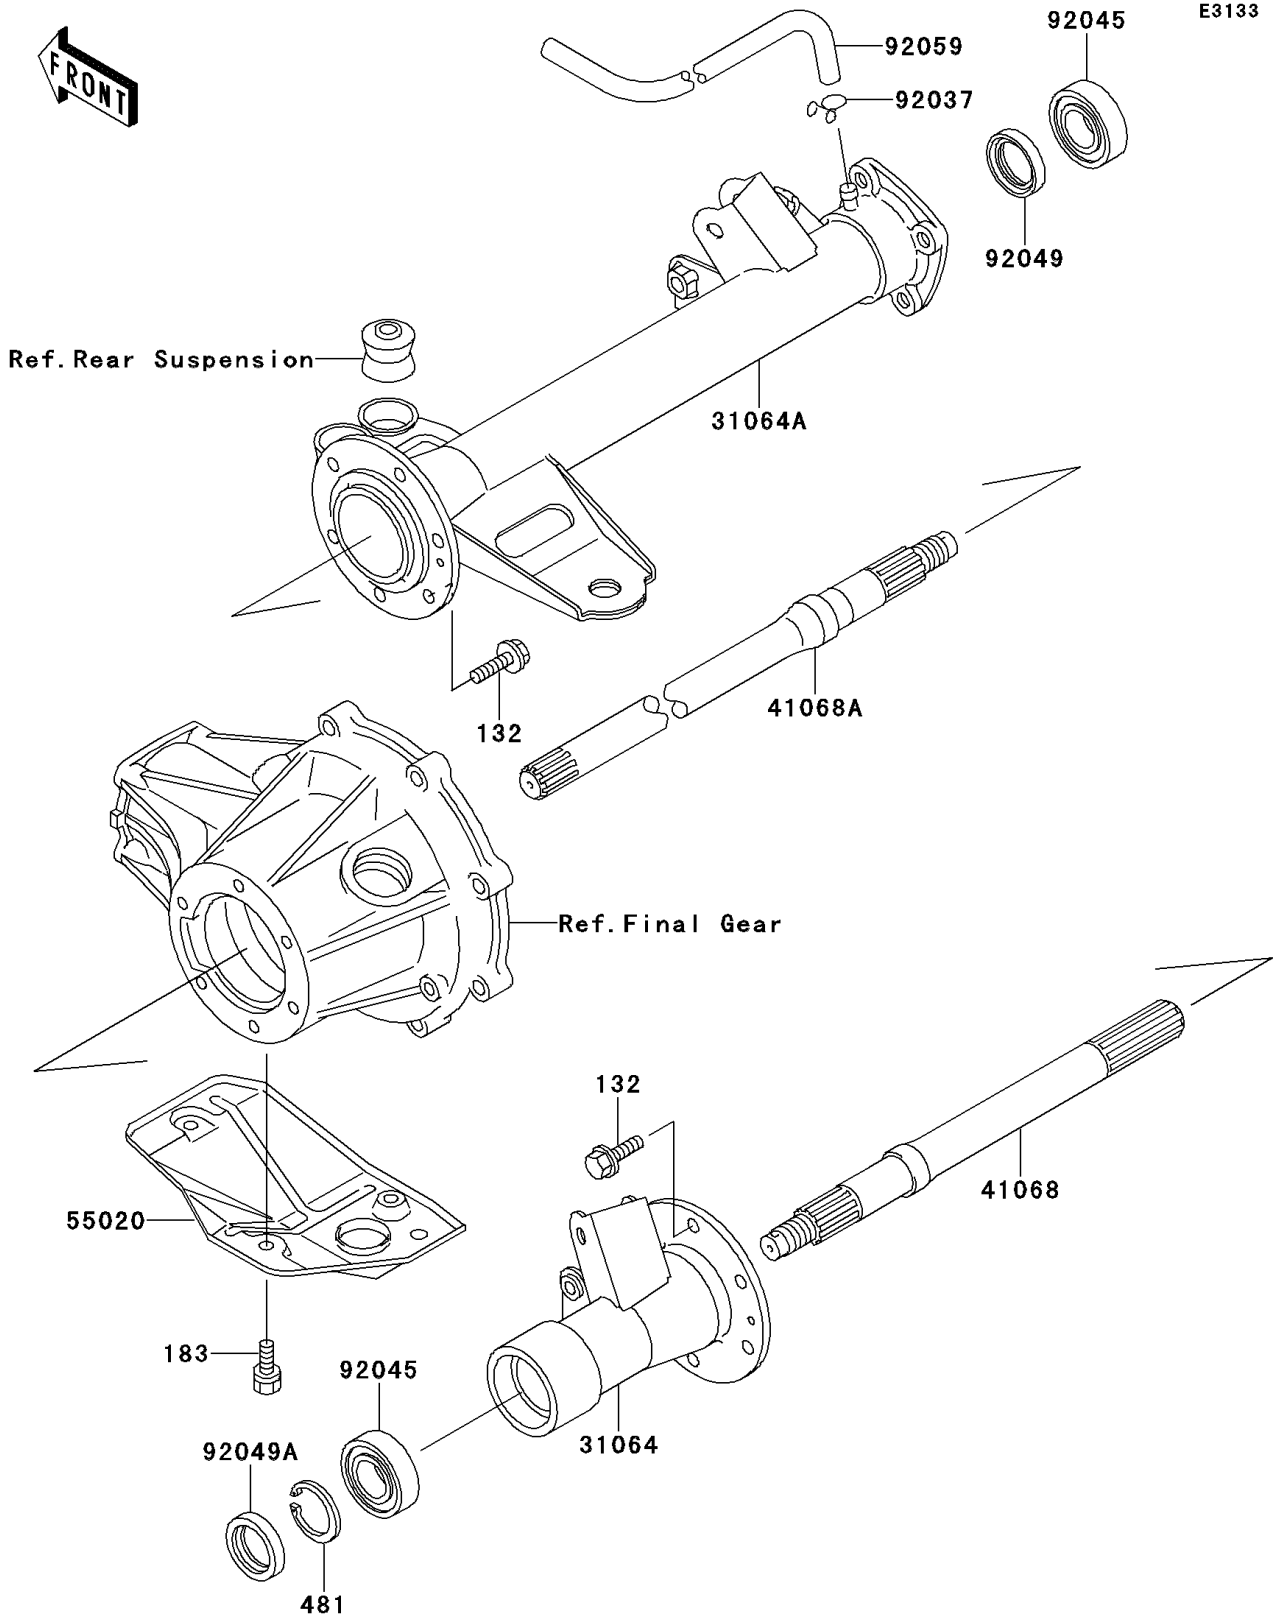

1998 Bayou 220 PARTS DIAGRAM

Rear Axle

1998 Bayou 220 PARTS LIST

Rear Axle

ITEM NAME	PART NUMBER	QUANTITY
BOLT-FLANGED-SMALL (Ref # 132)	132J0820	12
BOLT-UPSET-WS-SMALL (Ref # 183)	183H0814	3
CIRCLIP (Ref # 481)	481J5200	1
PIPE-COMP,LH (Ref # 31064)	31064-1088	1
PIPE-COMP,RH (Ref # 31064A)	31064-1089	1
AXLE,LH (Ref # 41068)	41068-1244	1
AXLE,RH (Ref # 41068A)	41068-1245	1
GUARD (Ref # 55020)	55020-1276	1
CLAMP,TUBE (Ref # 92037)	92037-147	1
BEARING-BALL,6205DDU (Ref # 92045)	92045-1229	2
SEAL-OIL,S030428 (Ref # 92049)	92049-1236	1
SEAL-OIL (Ref # 92049A)	92049-1287	1
TUBE,4.7X9.5X1240 (Ref # 92059)	92059-1968	1