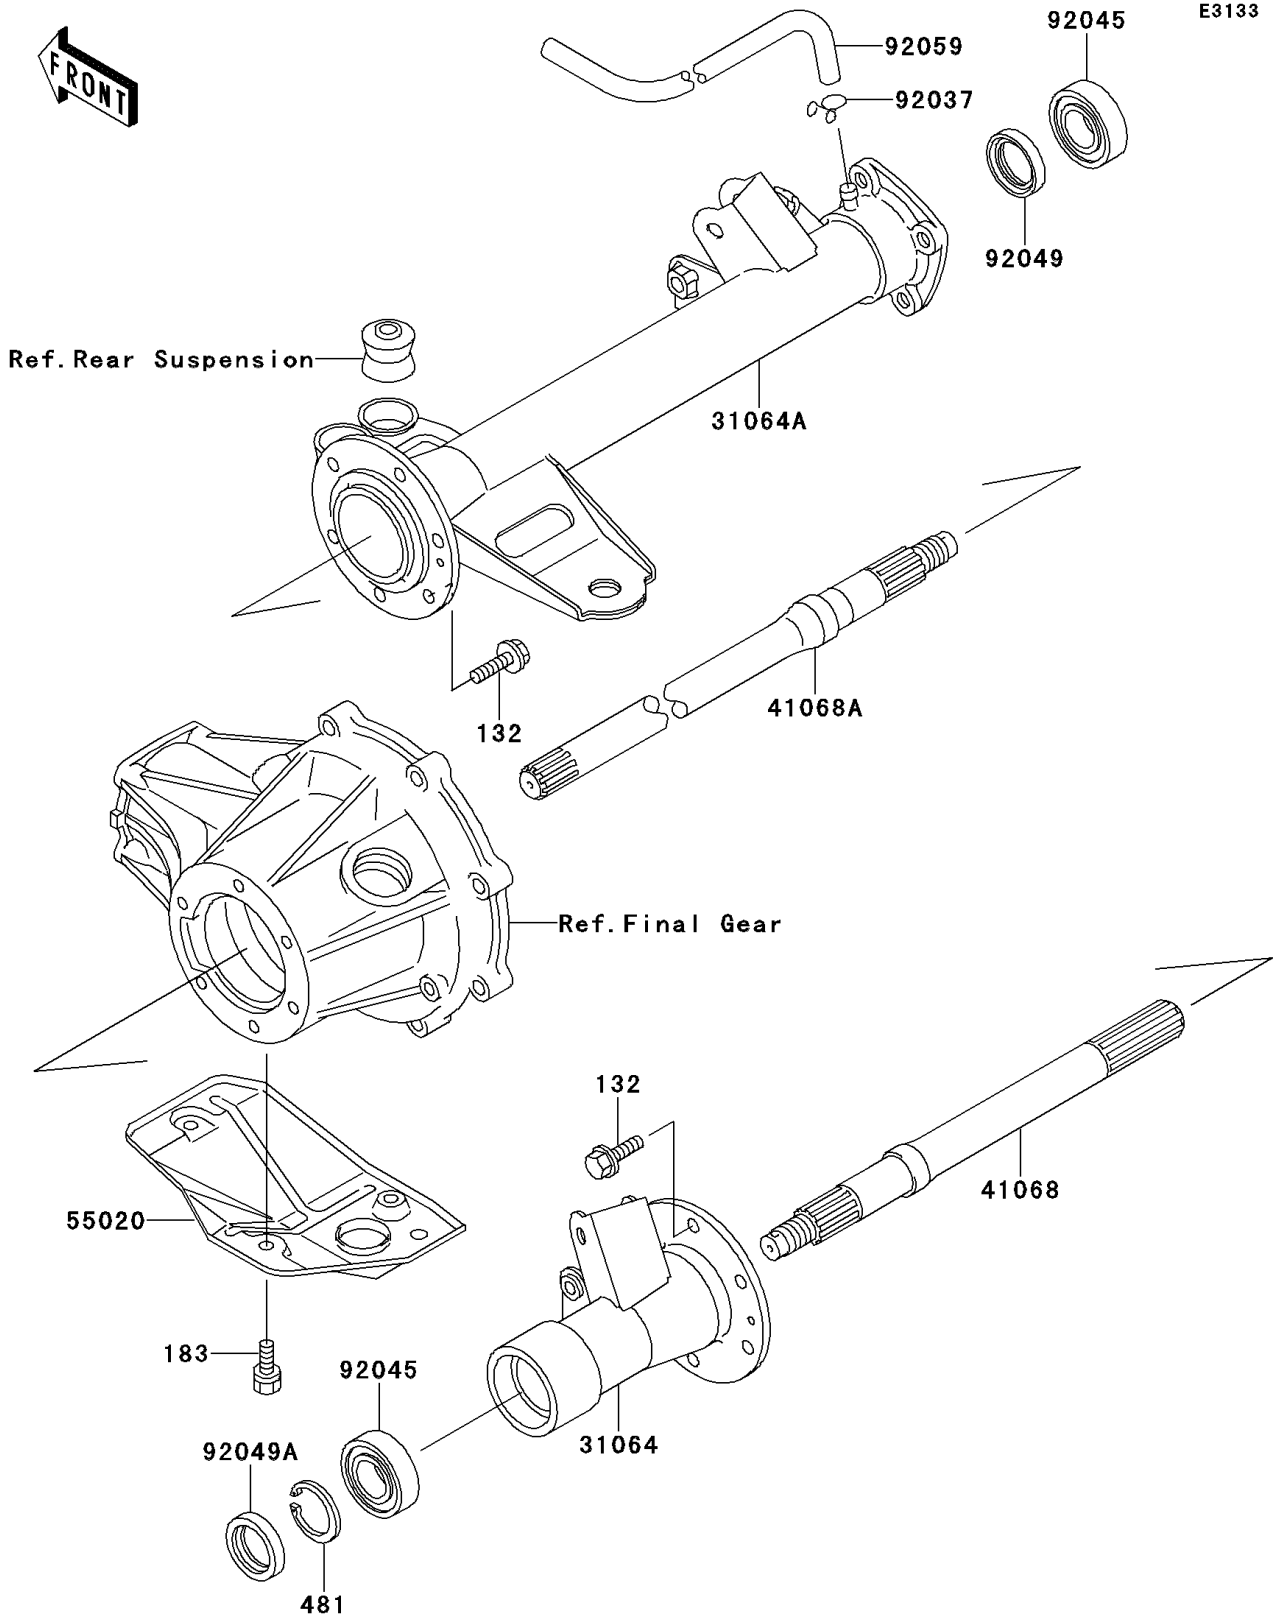

1999 Bayou 220 PARTS DIAGRAM

Rear Axle

1999 Bayou 220 PARTS LIST

Rear Axle

ITEM NAME	PART NUMBER	QUANTITY
BOLT-FLANGED-SMALL (Ref # 132)	132J0820	12
BOLT-UPSET-WS-SMALL (Ref # 183)	183H0814	3
CIRCLIP (Ref # 481)	481J5200	1
PIPE-COMP,LH (Ref # 31064)	31064-1088	1
PIPE-COMP,RH (Ref # 31064A)	31064-1089	1
AXLE,LH (Ref # 41068)	41068-1244	1
AXLE,RH (Ref # 41068A)	41068-1245	1
GUARD (Ref # 55020)	55020-1276	1
CLAMP,TUBE (Ref # 92037)	92037-147	1
BEARING-BALL,6205DDU (Ref # 92045)	92045-1229	2
SEAL-OIL,S030428 (Ref # 92049)	92049-1236	1
SEAL-OIL (Ref # 92049A)	92049-1287	1
TUBE,4.7X9.5X1240 (Ref # 92059)	92059-1968	1