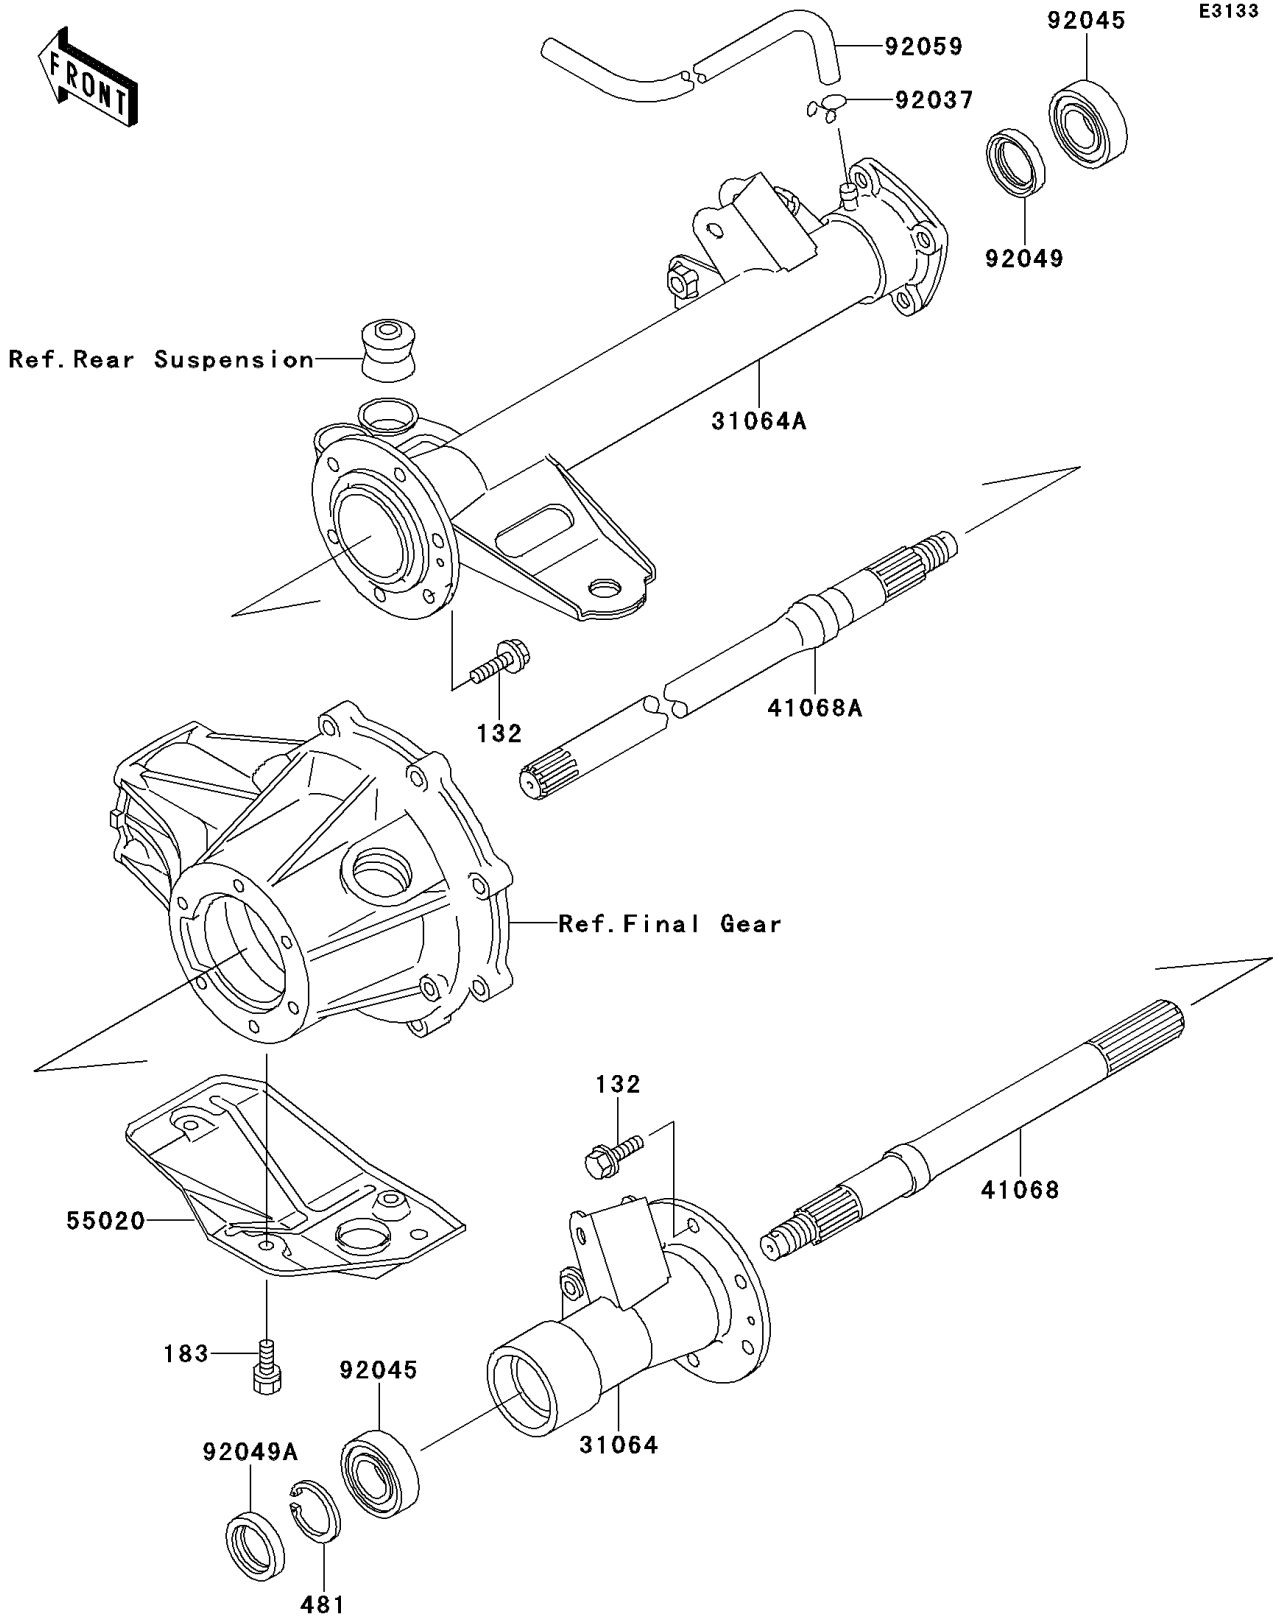

2000 Bayou 220 PARTS DIAGRAM

Rear Axle

2000 Bayou 220 PARTS LIST

Rear Axle

ITEM NAME	PART NUMBER	QUANTITY
BOLT-FLANGED-SMALL (Ref # 132)	132J0820	12
BOLT-UPSET-WS-SMALL (Ref # 183)	183H0814	3
CIRCLIP (Ref # 481)	481J5200	1
PIPE-COMP,LH (Ref # 31064)	31064-1088	1
PIPE-COMP,RH (Ref # 31064A)	31064-1089	1
AXLE,LH (Ref # 41068)	41068-1244	1
AXLE,RH (Ref # 41068A)	41068-1245	1
GUARD (Ref # 55020)	55020-1276	1
CLAMP,TUBE (Ref # 92037)	92037-147	1
BEARING-BALL,6205DDU (Ref # 92045)	92045-1229	2
SEAL-OIL,S030428 (Ref # 92049)	92049-1236	1
SEAL-OIL (Ref # 92049A)	92049-1287	1
TUBE,4.7X9.5X1240 (Ref # 92059)	92059-1968	1