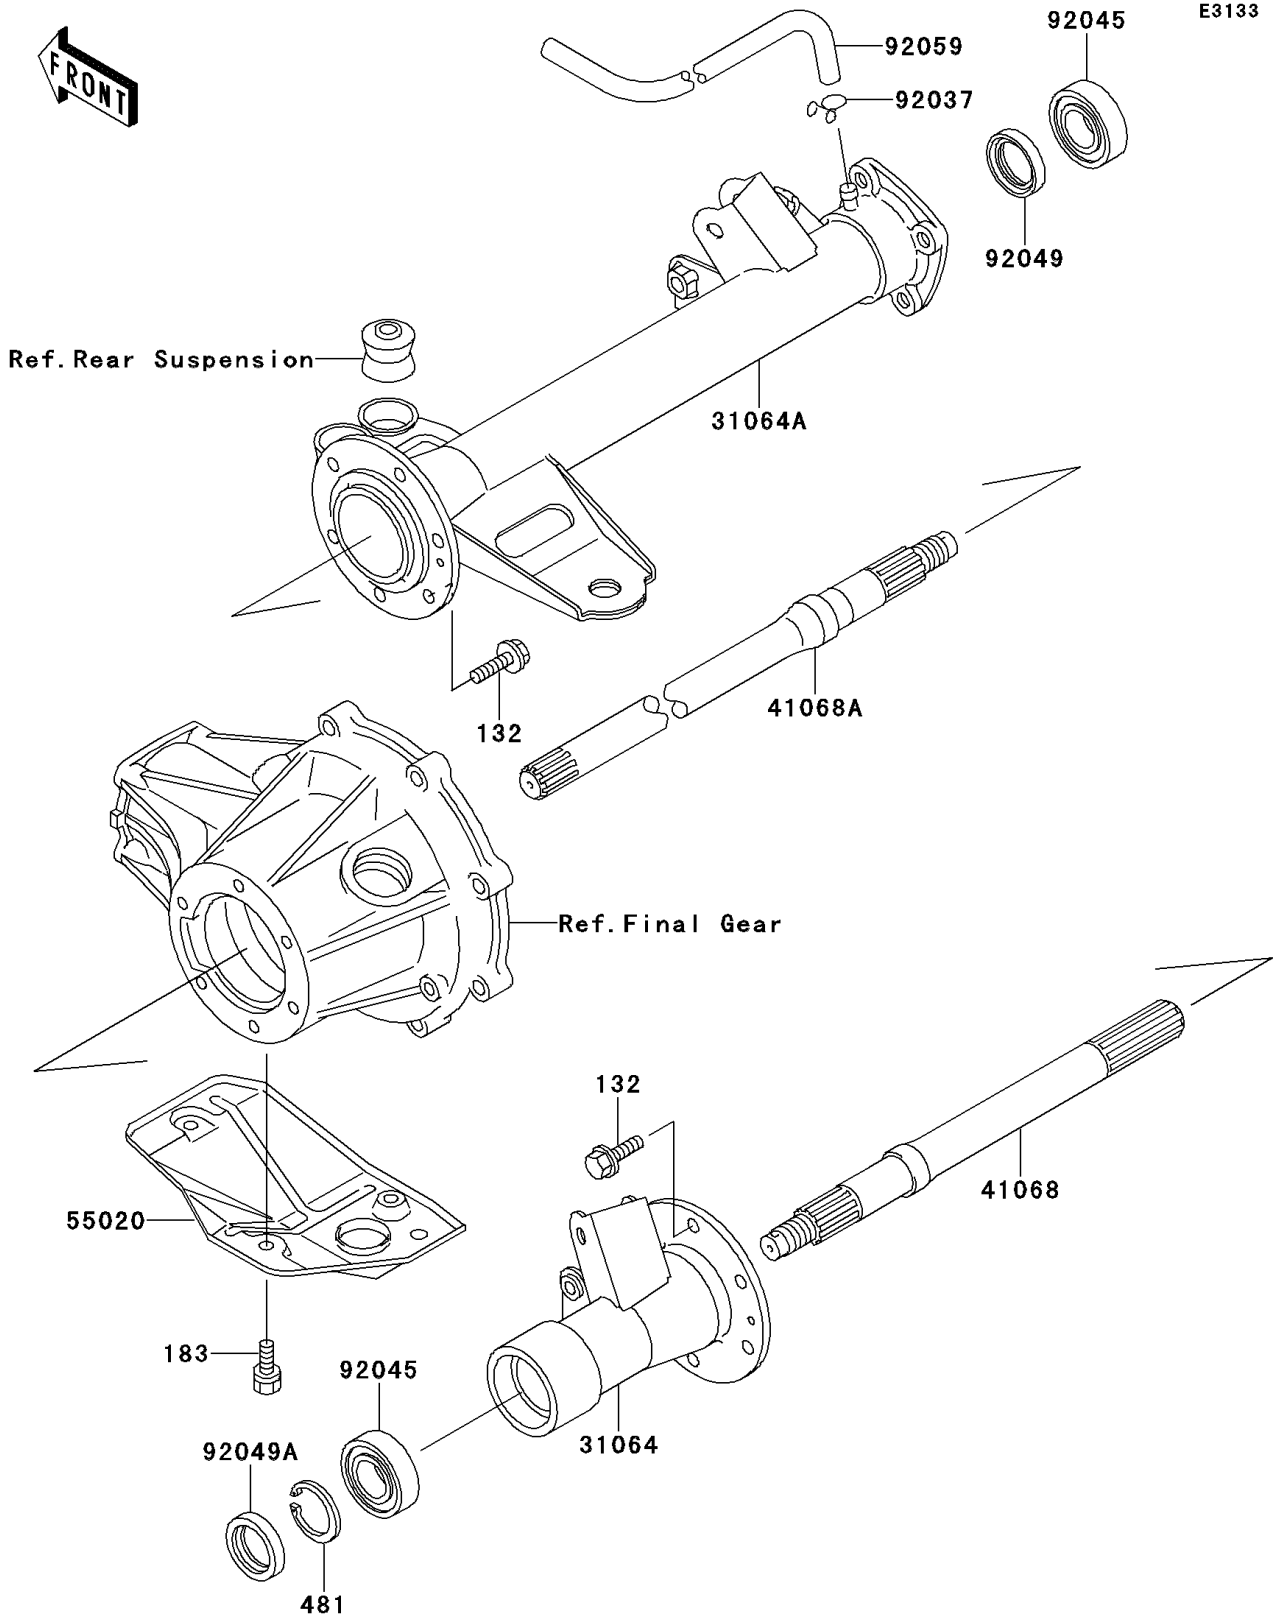

# 2000 Bayou 220 PARTS DIAGRAM

Rear Axle

## 2000 Bayou 220 PARTS LIST

### Rear Axle

ITEM NAME	PART NUMBER	QUANTITY
BOLT-FLANGED-SMALL (Ref # 132)	132J0820	12
BOLT-UPSET-WS-SMALL (Ref # 183)	183H0814	3
CIRCLIP (Ref # 481)	481J5200	1
PIPE-COMP,LH (Ref # 31064)	31064-1088	1
PIPE-COMP,RH (Ref # 31064A)	31064-1089	1
AXLE,LH (Ref # 41068)	41068-1244	1
AXLE,RH (Ref # 41068A)	41068-1245	1
GUARD (Ref # 55020)	55020-1276	1
CLAMP,TUBE (Ref # 92037)	92037-147	1
BEARING-BALL,6205DDU (Ref # 92045)	92045-1229	2
SEAL-OIL,S030428 (Ref # 92049)	92049-1236	1
SEAL-OIL (Ref # 92049A)	92049-1287	1
TUBE,4.7X9.5X1240 (Ref # 92059)	92059-1968	1