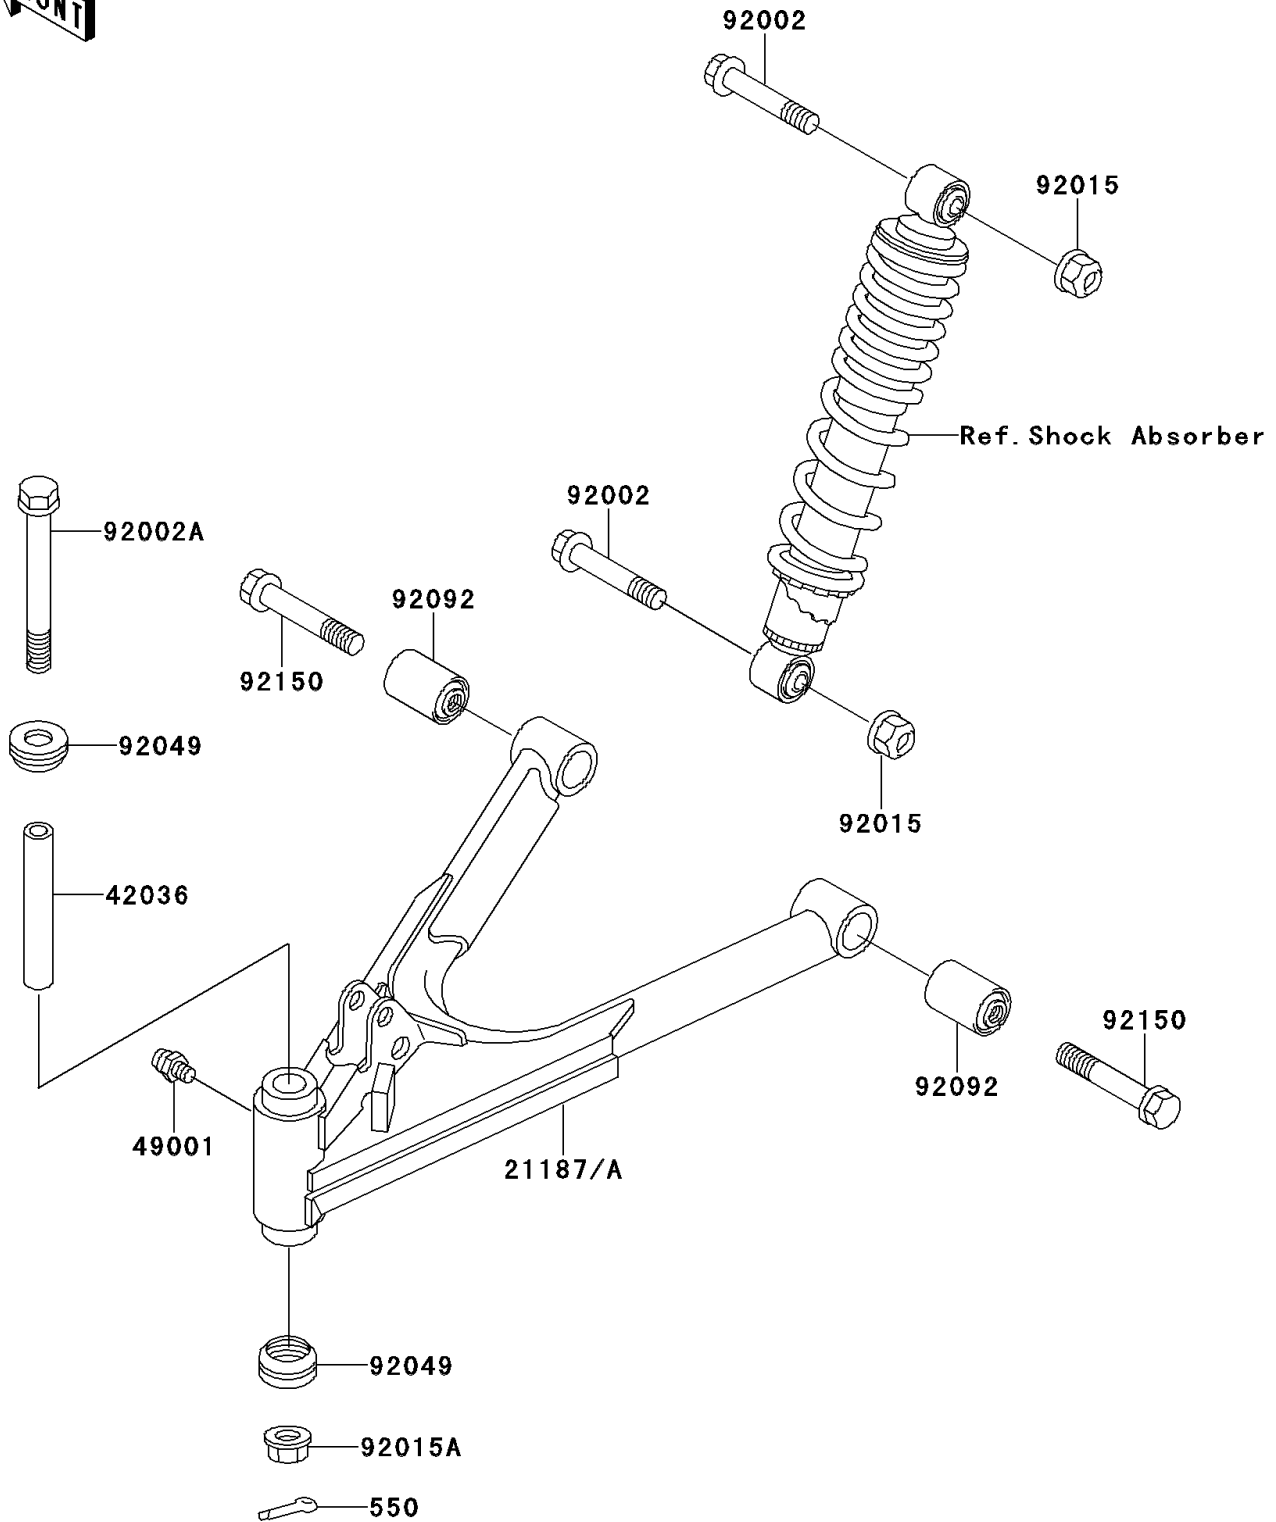

1997 Bayou 220 PARTS DIAGRAM

Front Suspension

F2152

1997 Bayou 220 PARTS LIST

Front Suspension

ITEM NAME	PART NUMBER	QUANTITY
PIN-COTTER,2.0X15 (Ref # 550)	550D2015	2
ARM-ASSY,SUSPENSION,FR,LH (Ref # 21187)	21187-1065	1
ARM-ASSY,SUSPENSION,FR,RH (Ref # 21187A)	21187-1066	1
SLEEVE,KNUCKLE,L=99.6 (Ref # 42036)	42036-1141	2
NIPPLE-GREASE (Ref # 49001)	49001-1051	2
BOLT,FLANGED,10X42 (Ref # 92002)	92002-1545	4
BOLT,FLANGED,10X142 (Ref # 92002A)	92002-1956	2
NUT,LOCK,10MM (Ref # 92015)	92015-1597	4
NUT,LOCK,FLANGED,10MM (Ref # 92015A)	92015-1717	2
SEAL-OIL (Ref # 92049)	92049-1285	4
BUSHING-RUBBER (Ref # 92092)	92092-005	4
BOLT,FLANGED,12X58 (Ref # 92150)	92150-1022	4