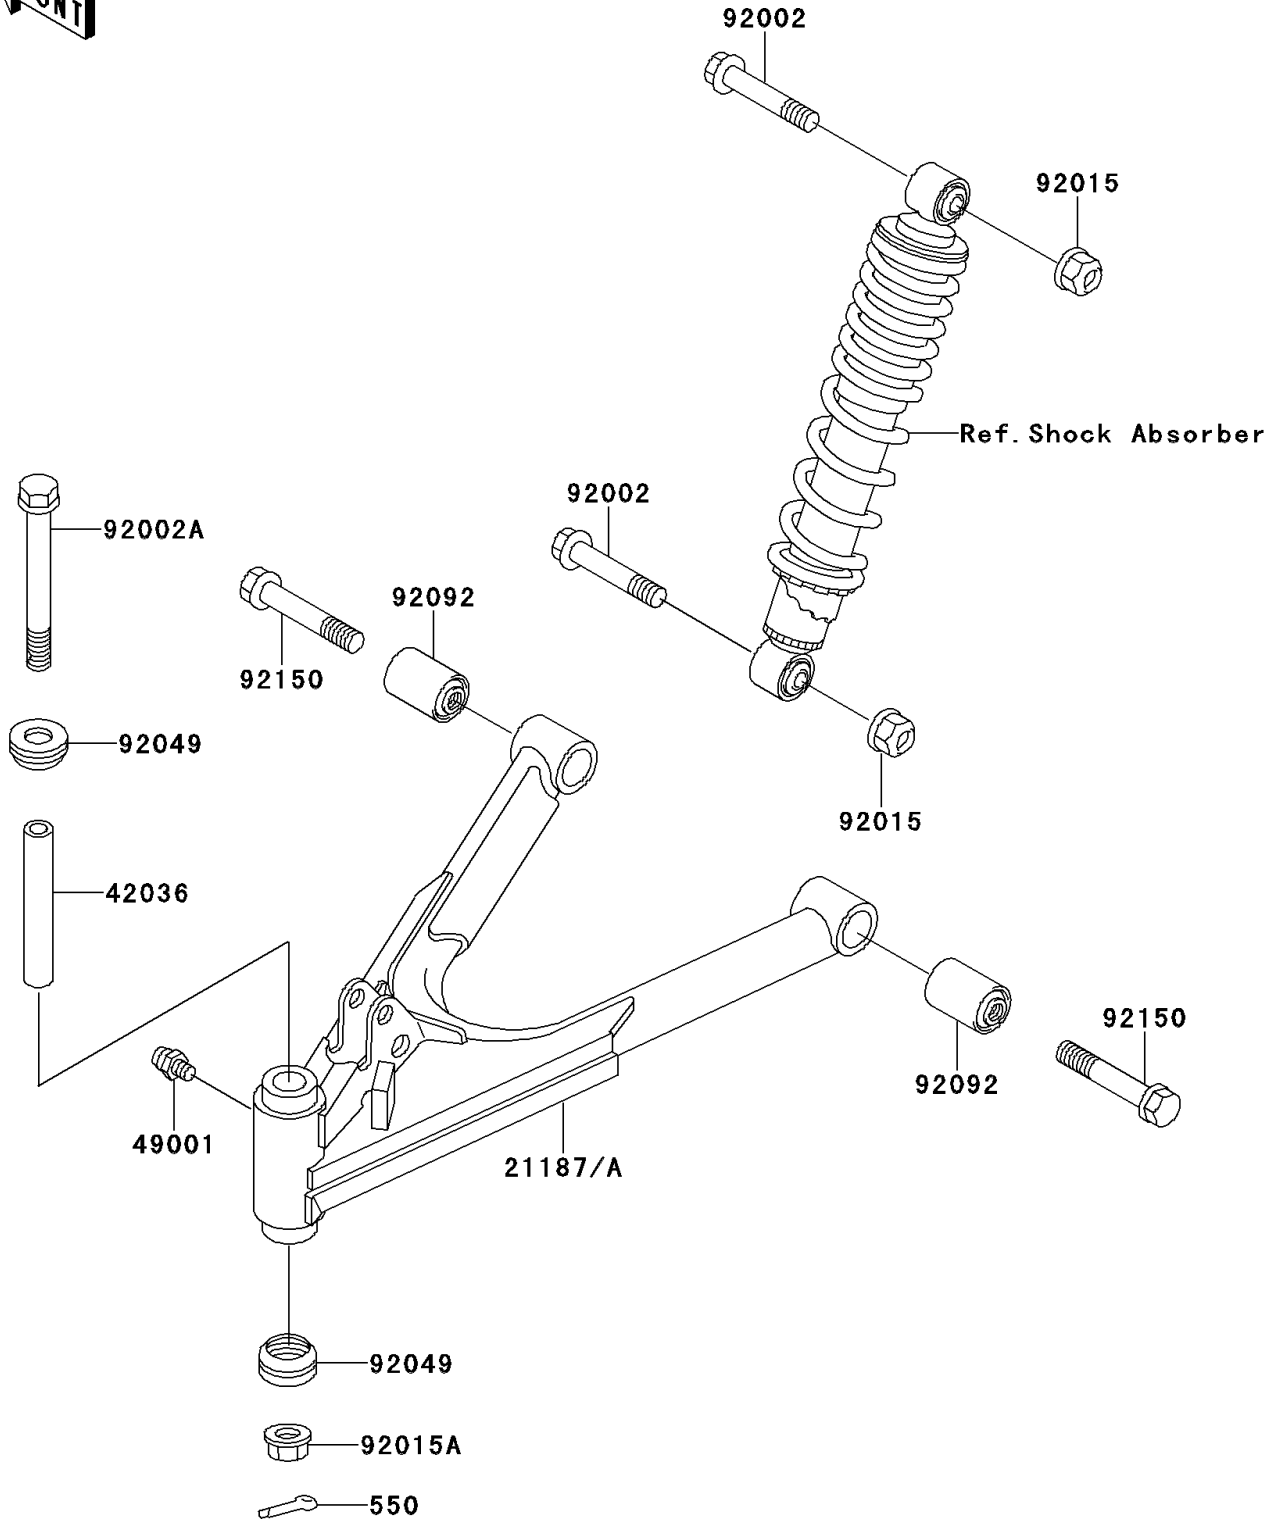

1997 Bayou 220 PARTS DIAGRAM

Front Suspension

F2152

1997 Bayou 220 PARTS LIST

Front Suspension

ITEM NAME	PART NUMBER	QUANTITY
PIN-COTTER,2.0X15 (Ref # 550)	550D2015	2
ARM-ASSY,SUSPENSION,FR,LH (Ref # 21187)	21187-1065	1
ARM-ASSY,SUSPENSION,FR,RH (Ref # 21187A)	21187-1066	1
SLEEVE,KNUCKLE,L=99.6 (Ref # 42036)	42036-1141	2
NIPPLE-GREASE (Ref # 49001)	49001-1051	2
BOLT,FLANGED,10X42 (Ref # 92002)	92002-1545	4
BOLT,FLANGED,10X142 (Ref # 92002A)	92002-1956	2
NUT,LOCK,10MM (Ref # 92015)	92015-1597	4
NUT,LOCK,FLANGED,10MM (Ref # 92015A)	92015-1717	2
SEAL-OIL (Ref # 92049)	92049-1285	4
BUSHING-RUBBER (Ref # 92092)	92092-005	4
BOLT,FLANGED,12X58 (Ref # 92150)	92150-1022	4