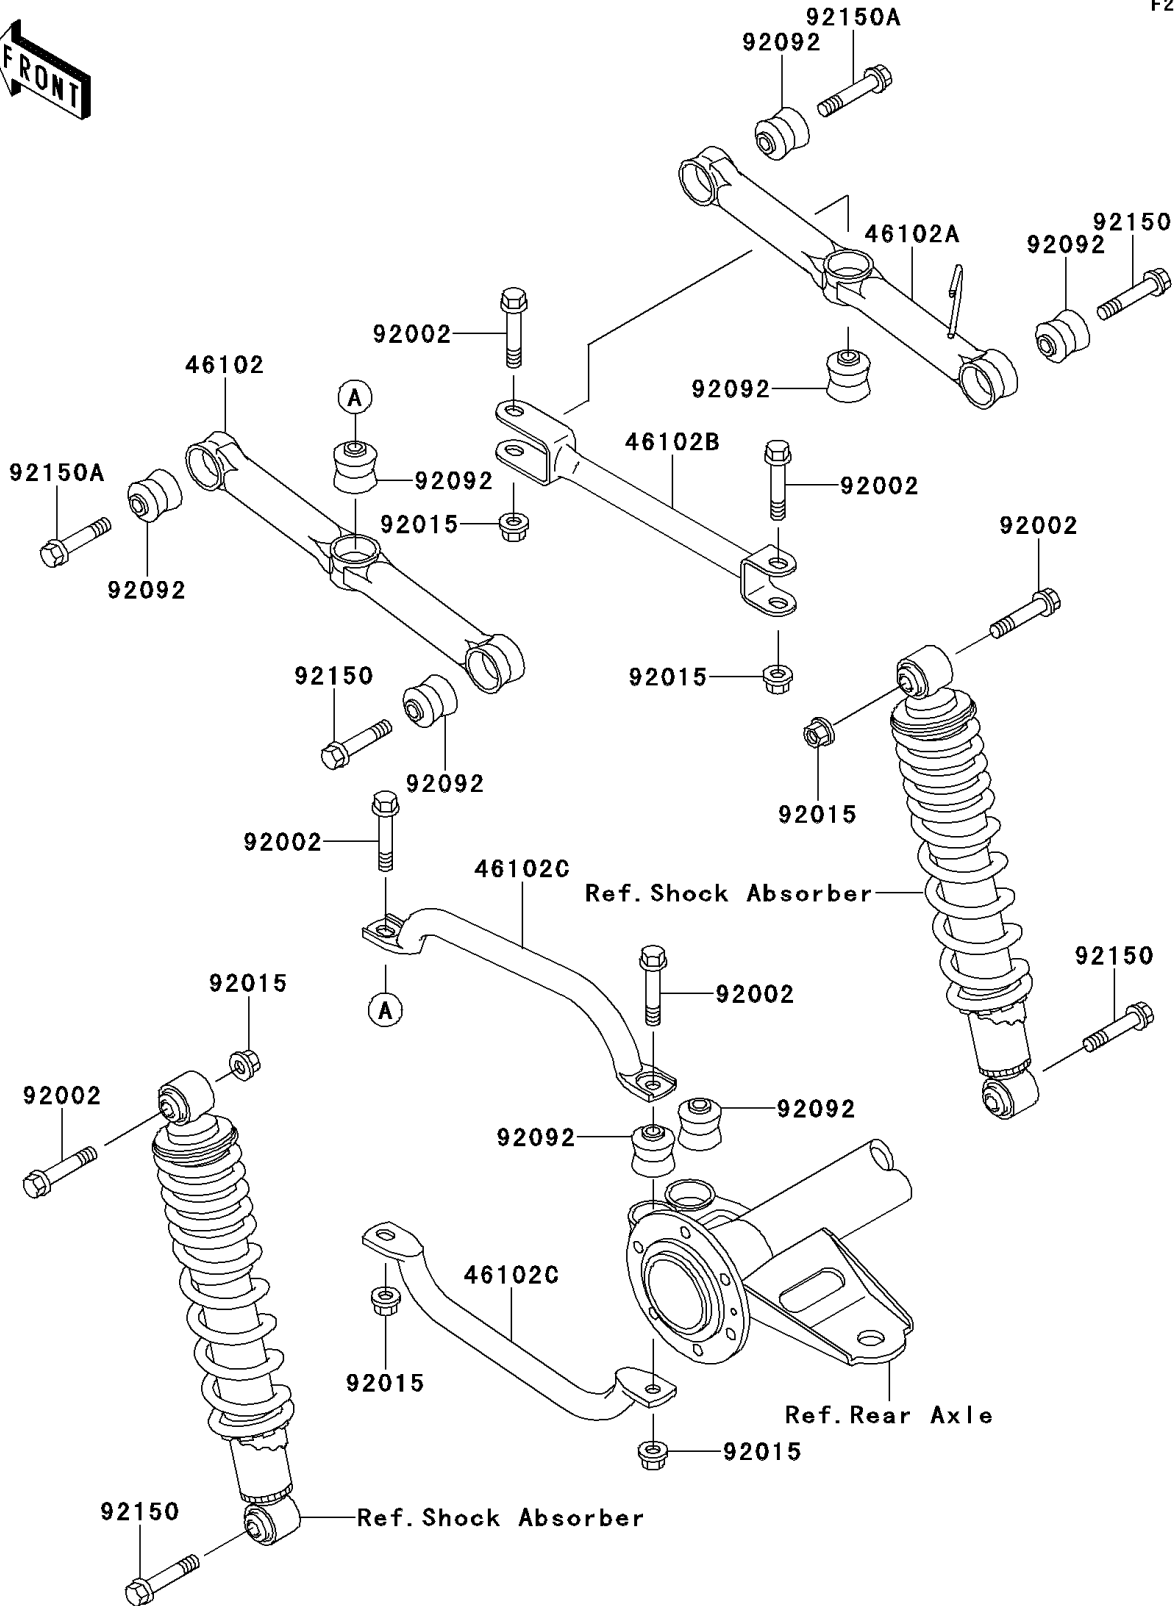

1999 Bayou 220 PARTS DIAGRAM

Rear Suspension

F2153

1999 Bayou 220 PARTS LIST

Rear Suspension

ITEM NAME	PART NUMBER	QUANTITY
ROD,SUSPENSION,RR,LH (Ref # 46102)	46102-1210	1
ROD,SUSPENSION,RR,RH (Ref # 46102A)	46102-1211	1
ROD,SUSPENSION,RIGHT CROSS (Ref # 46102B)	46102-1213	1
ROD,SUSPENSION,LEFT CROSS (Ref # 46102C)	46102-1330	2
BOLT,FLANGED,10X53.5 (Ref # 92002)	92002-1529	6
NUT,LOCK,10MM (Ref # 92015)	92015-1597	6
BUSHING-RUBBER (Ref # 92092)	92092-1064	8
BOLT,FLANGED,10X49 (Ref # 92150)	92150-1048	4
BOLT,FLANGED,10X52 (Ref # 92150A)	92150-1070	2