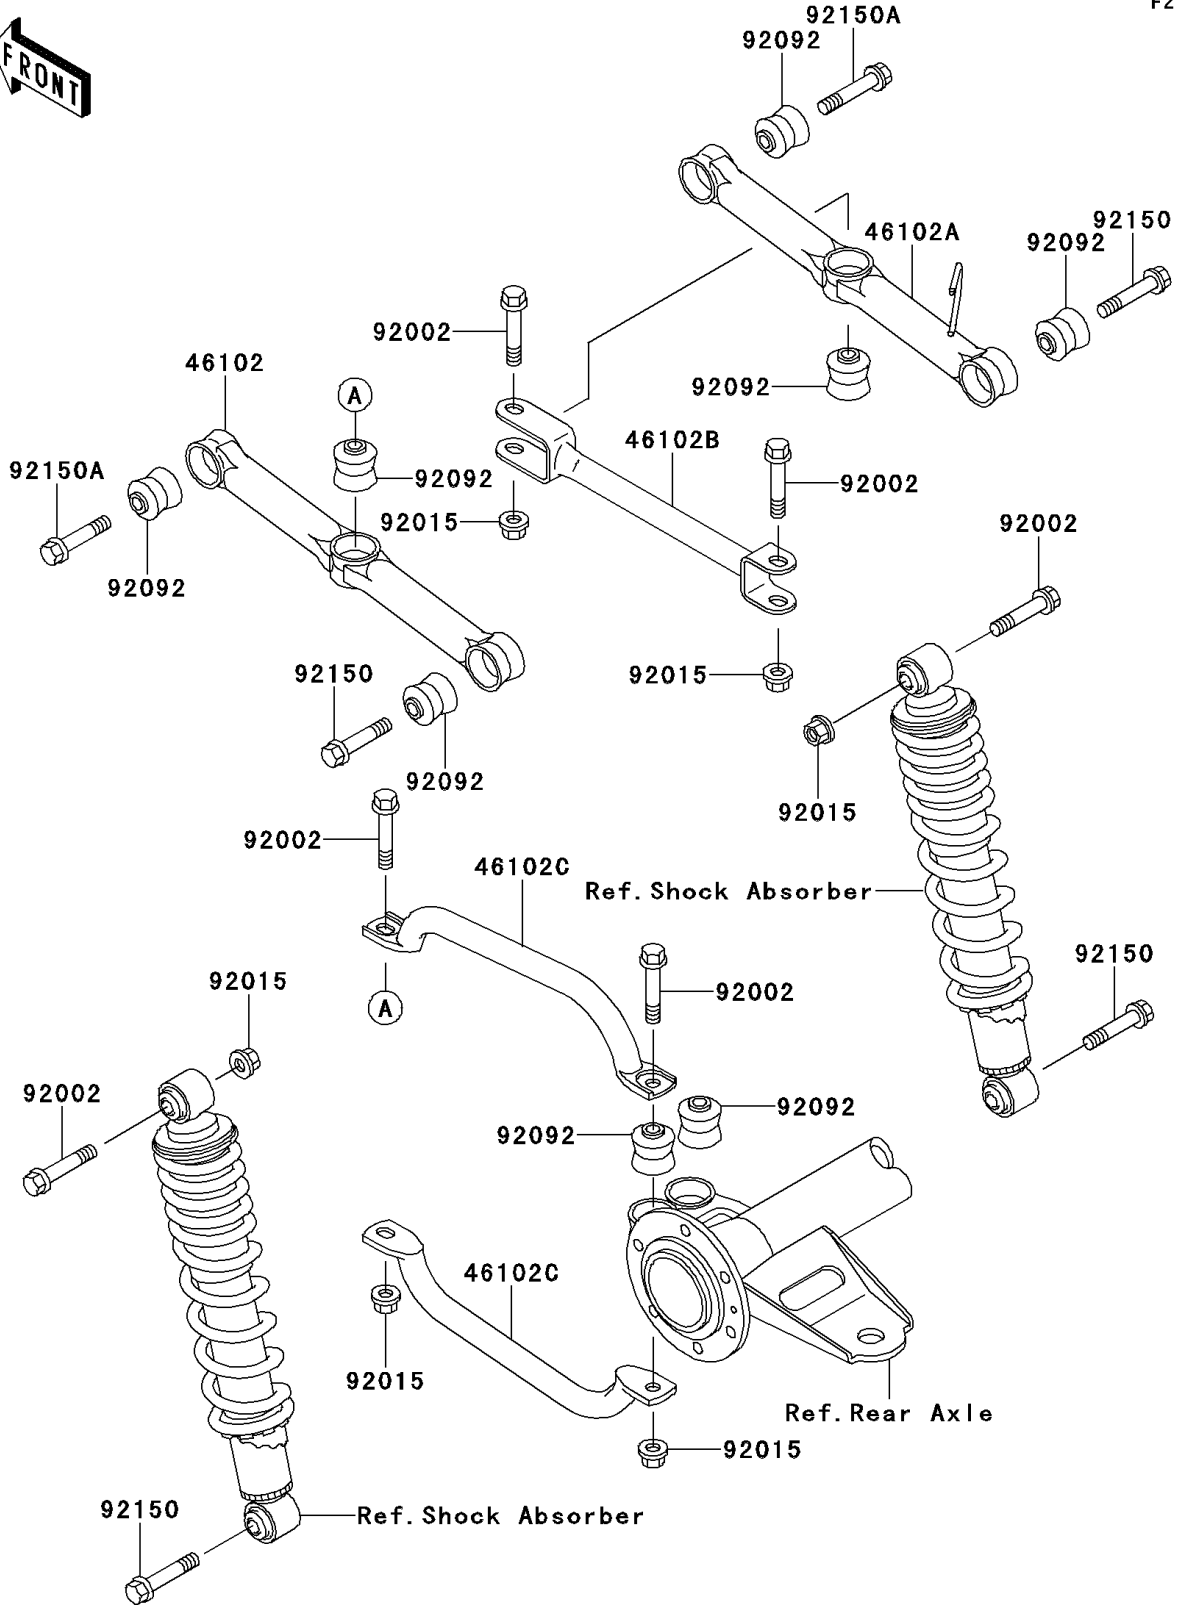

2000 Bayou 220 PARTS DIAGRAM

Rear Suspension

F2153

2000 Bayou 220 PARTS LIST

Rear Suspension

ITEM NAME	PART NUMBER	QUANTITY
ROD,SUSPENSION,RR,LH (Ref # 46102)	46102-1210	1
ROD,SUSPENSION,RR,RH (Ref # 46102A)	46102-1211	1
ROD,SUSPENSION,RIGHT CROSS (Ref # 46102B)	46102-1213	1
ROD,SUSPENSION,LEFT CROSS (Ref # 46102C)	46102-1330	2
BOLT,FLANGED,10X53.5 (Ref # 92002)	92002-1529	6
NUT,LOCK,10MM (Ref # 92015)	92015-1597	6
BUSHING-RUBBER (Ref # 92092)	92092-1064	8
BOLT,FLANGED,10X49 (Ref # 92150)	92150-1048	4
BOLT,FLANGED,10X52 (Ref # 92150A)	92150-1070	2