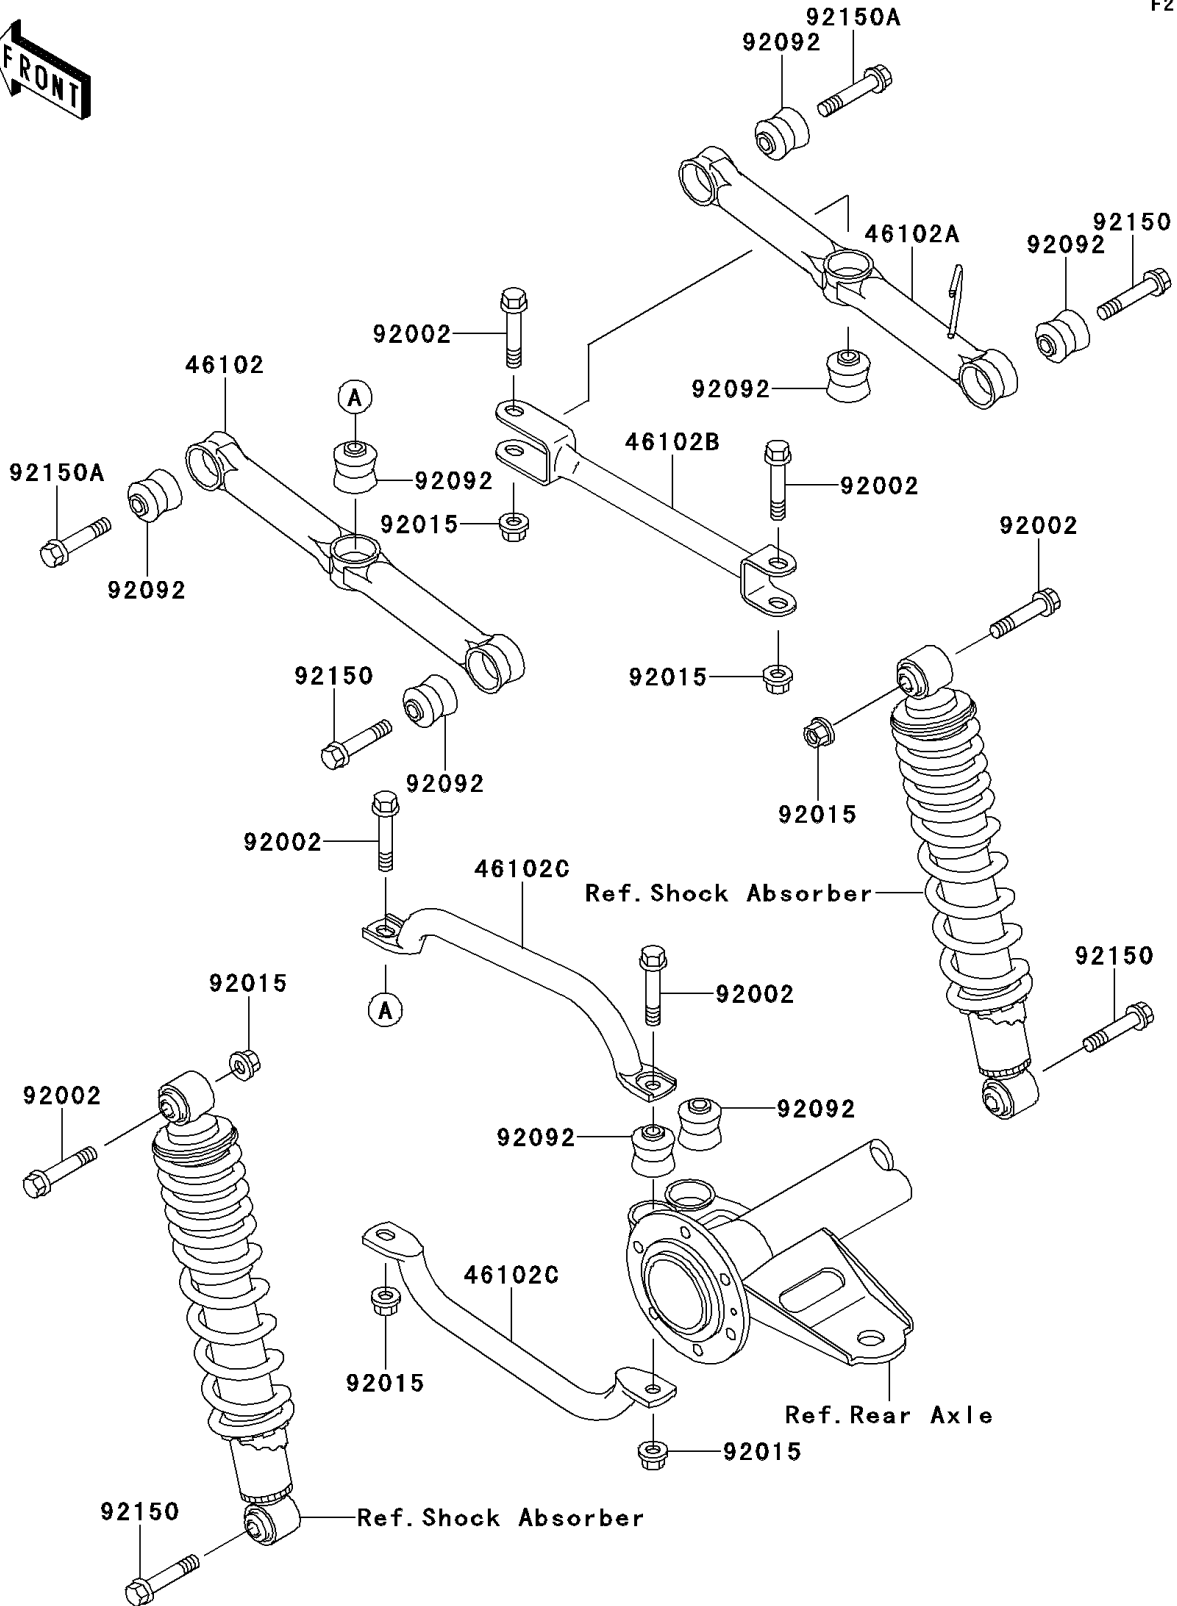

2000 Bayou 220 PARTS DIAGRAM

Rear Suspension

F2153

2000 Bayou 220 PARTS LIST

Rear Suspension

ITEM NAME	PART NUMBER	QUANTITY
ROD,SUSPENSION,RR,LH (Ref # 46102)	46102-1210	1
ROD,SUSPENSION,RR,RH (Ref # 46102A)	46102-1211	1
ROD,SUSPENSION,RIGHT CROSS (Ref # 46102B)	46102-1213	1
ROD,SUSPENSION,LEFT CROSS (Ref # 46102C)	46102-1330	2
BOLT,FLANGED,10X53.5 (Ref # 92002)	92002-1529	6
NUT,LOCK,10MM (Ref # 92015)	92015-1597	6
BUSHING-RUBBER (Ref # 92092)	92092-1064	8
BOLT,FLANGED,10X49 (Ref # 92150)	92150-1048	4
BOLT,FLANGED,10X52 (Ref # 92150A)	92150-1070	2