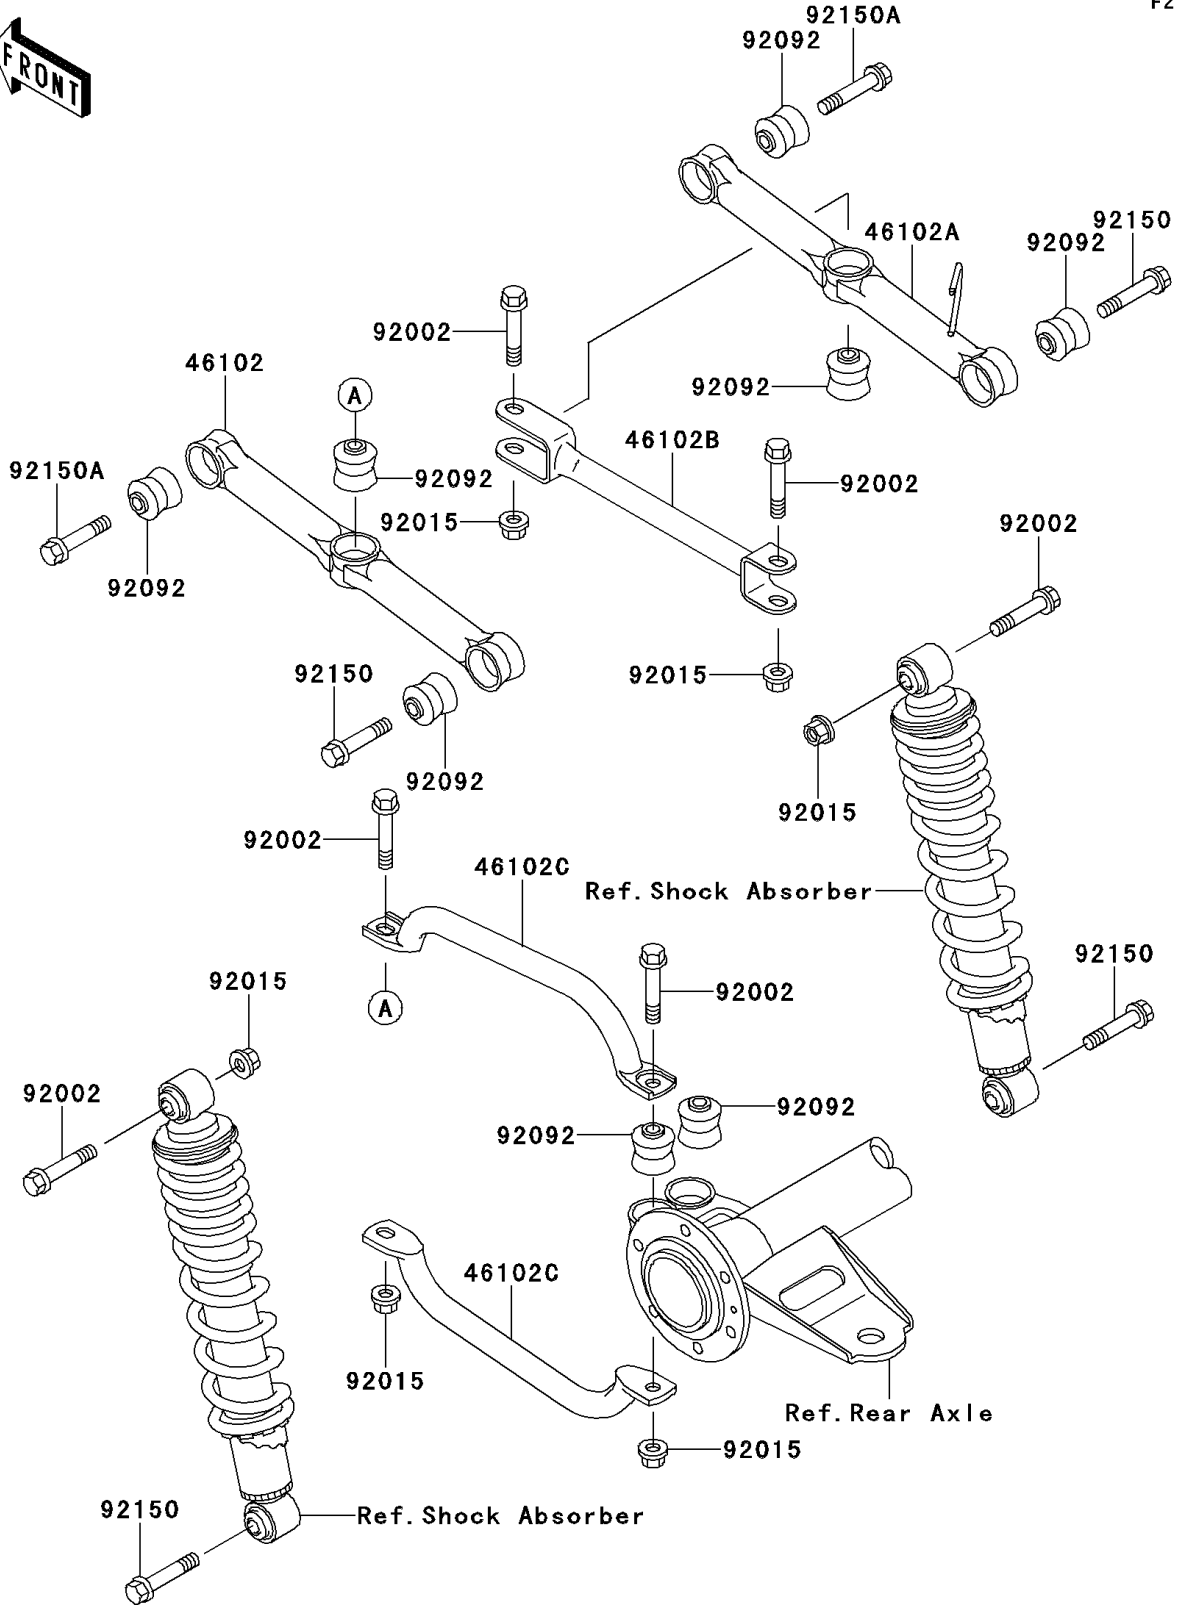

2001 Bayou 220 PARTS DIAGRAM

Rear Suspension

F2153

2001 Bayou 220 PARTS LIST

Rear Suspension

ITEM NAME	PART NUMBER	QUANTITY
ROD,SUSPENSION,RR,LH (Ref # 46102)	46102-1210	1
ROD,SUSPENSION,RR,RH (Ref # 46102A)	46102-1211	1
ROD,SUSPENSION,RIGHT CROSS (Ref # 46102B)	46102-1213	1
ROD,SUSPENSION,LEFT CROSS (Ref # 46102C)	46102-1330	2
BOLT,FLANGED,10X53.5 (Ref # 92002)	92002-1529	6
NUT,LOCK,10MM (Ref # 92015)	92015-1597	6
BUSHING-RUBBER (Ref # 92092)	92092-1064	8
BOLT,FLANGED,10X49 (Ref # 92150)	92150-1048	4
BOLT,FLANGED,10X52 (Ref # 92150A)	92150-1070	2