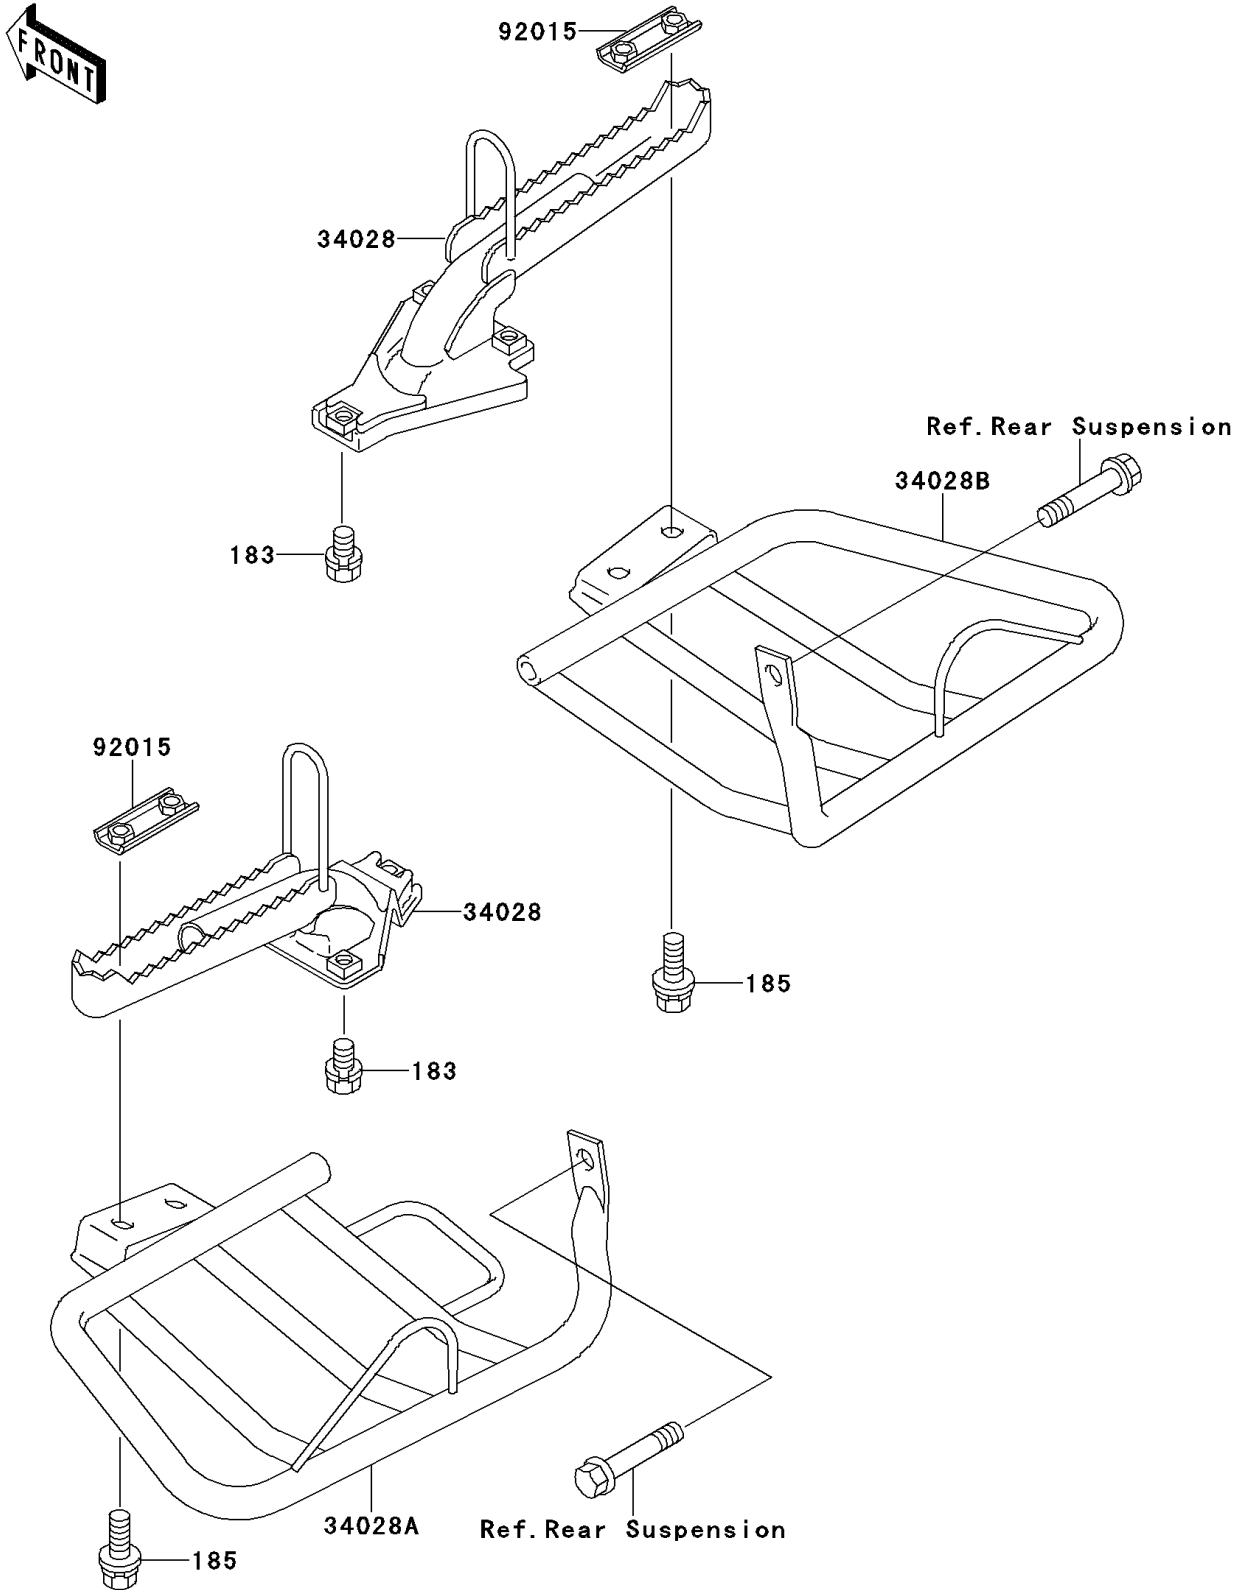

1997 Bayou 220 PARTS DIAGRAM

Footrests

F2160

1997 Bayou 220 PARTS LIST

Footrests

ITEM NAME	PART NUMBER	QUANTITY
BOLT-UPSET-WS-SMALL (Ref # 183)	183H0818	6
BOLT-UPSET-WSP-SMALL,8X20 (Ref # 185)	185J0820	4
STEP (Ref # 34028)	34028-1227	2
STEP,FOOT BOARD,LH (Ref # 34028A)	34028-1308	1
STEP,FOOT BOARD,RH (Ref # 34028B)	34028-1309	1
NUT (Ref # 92015)	92015-1732	2