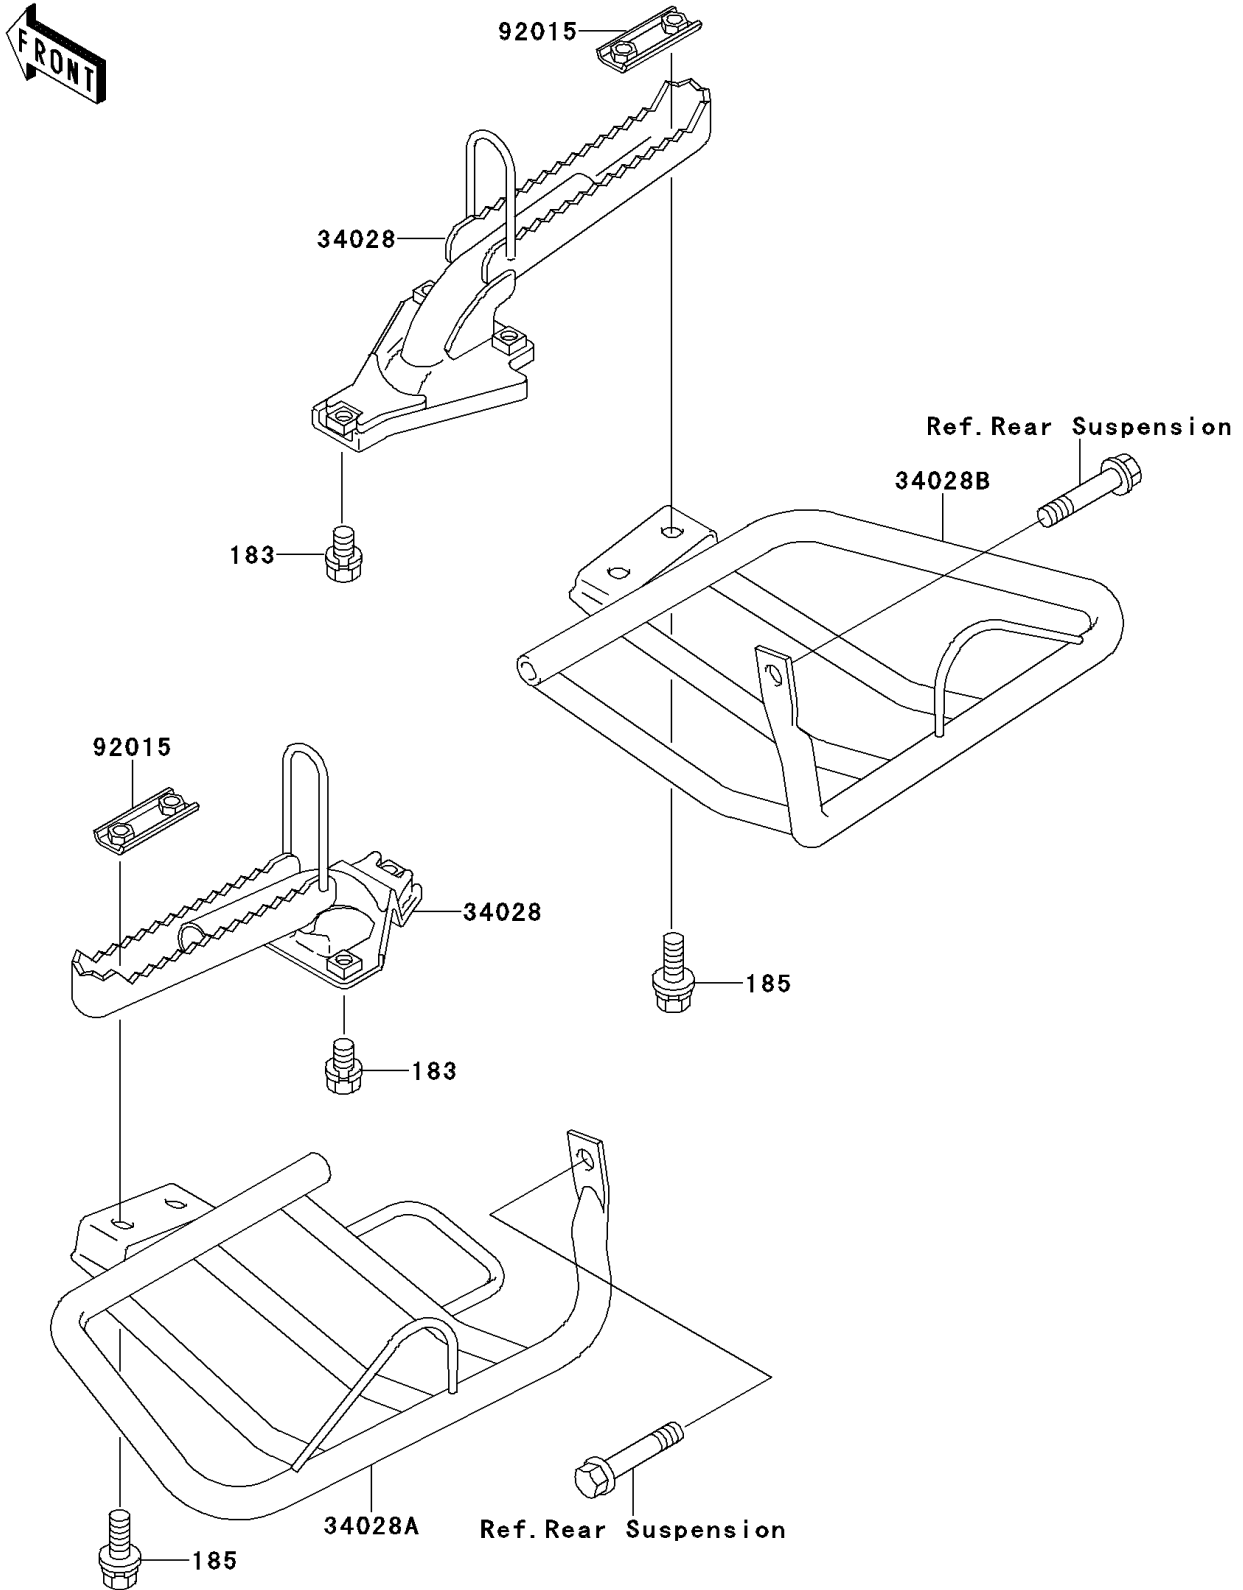

1999 Bayou 220 PARTS DIAGRAM

Footrests

F2160

1999 Bayou 220 PARTS LIST

Footrests

ITEM NAME	PART NUMBER	QUANTITY
BOLT-UPSET-WS-SMALL (Ref # 183)	183H0818	6
BOLT-UPSET-WSP-SMALL,8X20 (Ref # 185)	185J0820	4
STEP (Ref # 34028)	34028-1227	2
STEP,FOOT BOARD,LH (Ref # 34028A)	34028-1308	1
STEP,FOOT BOARD,RH (Ref # 34028B)	34028-1309	1
NUT (Ref # 92015)	92015-1732	2