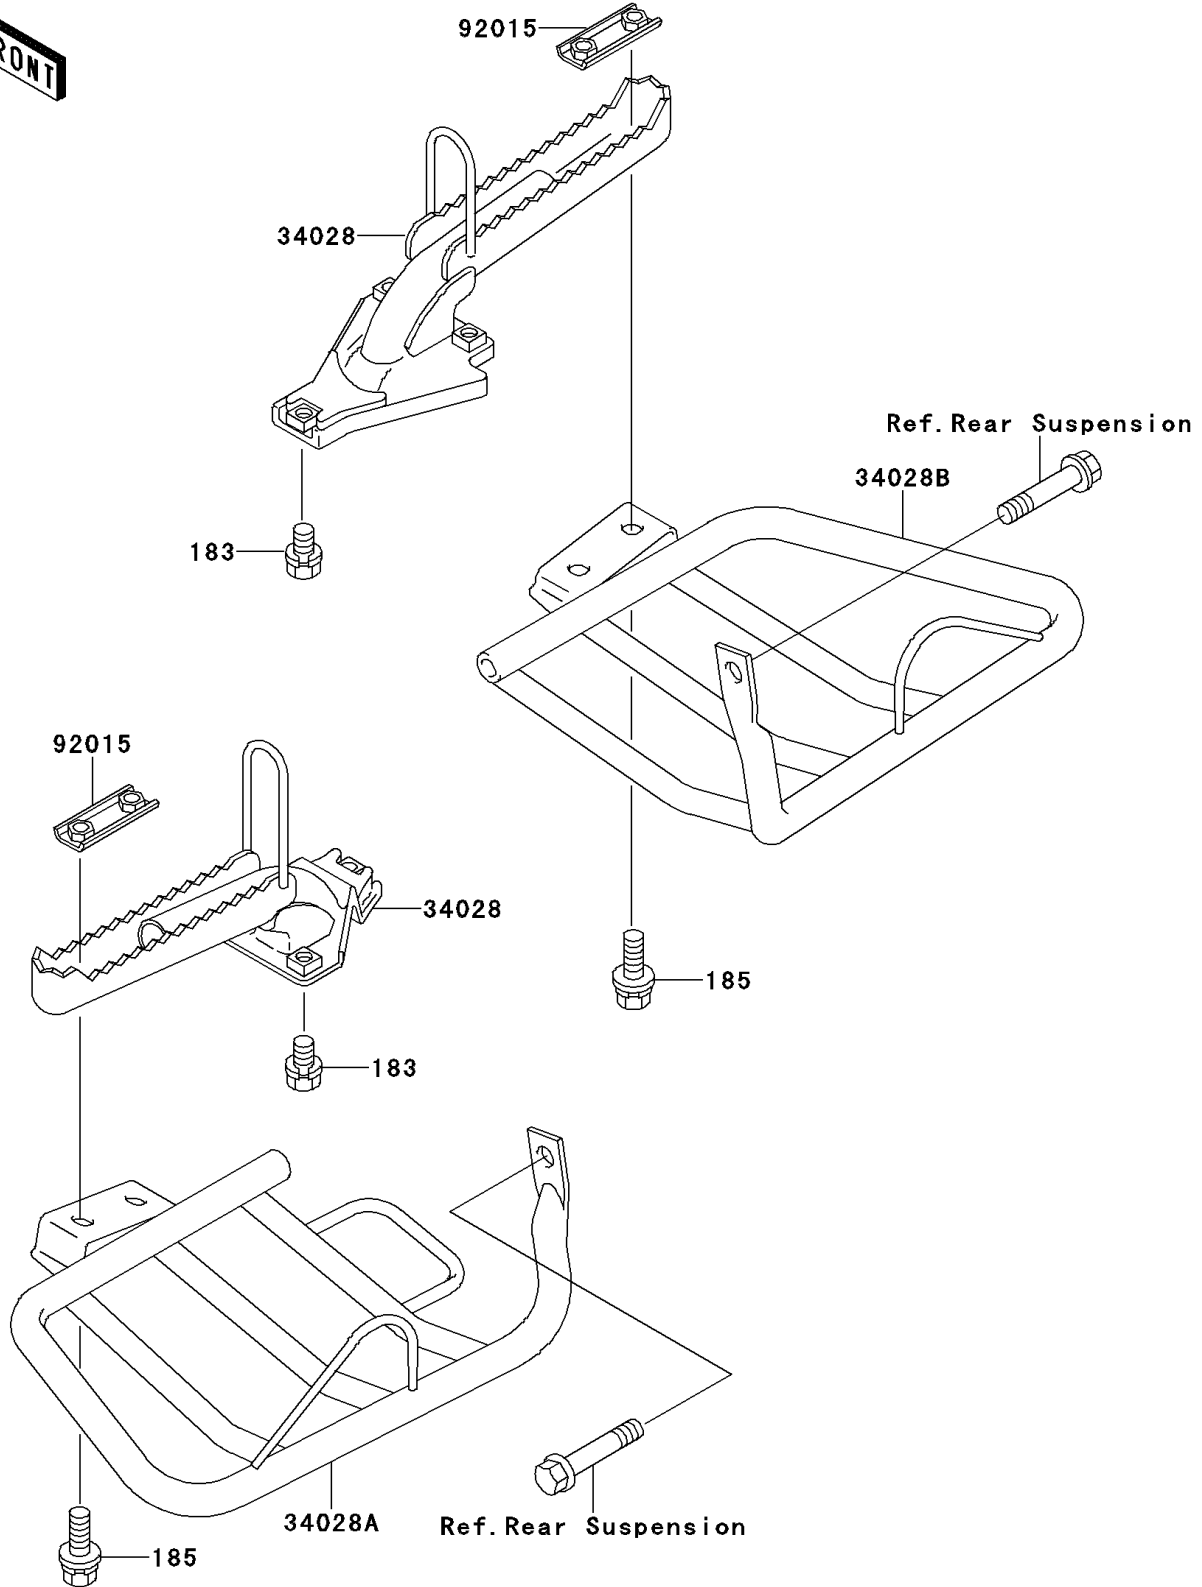

2000 Bayou 220 PARTS DIAGRAM

Footrests

F2160

2000 Bayou 220 PARTS LIST

Footrests

ITEM NAME	PART NUMBER	QUANTITY
BOLT-UPSET-WS-SMALL (Ref # 183)	183H0818	6
BOLT-UPSET-WSP-SMALL,8X20 (Ref # 185)	185J0820	4
STEP (Ref # 34028)	34028-1227	2
STEP,FOOT BOARD,LH (Ref # 34028A)	34028-1308	1
STEP,FOOT BOARD,RH (Ref # 34028B)	34028-1309	1
NUT (Ref # 92015)	92015-1732	2