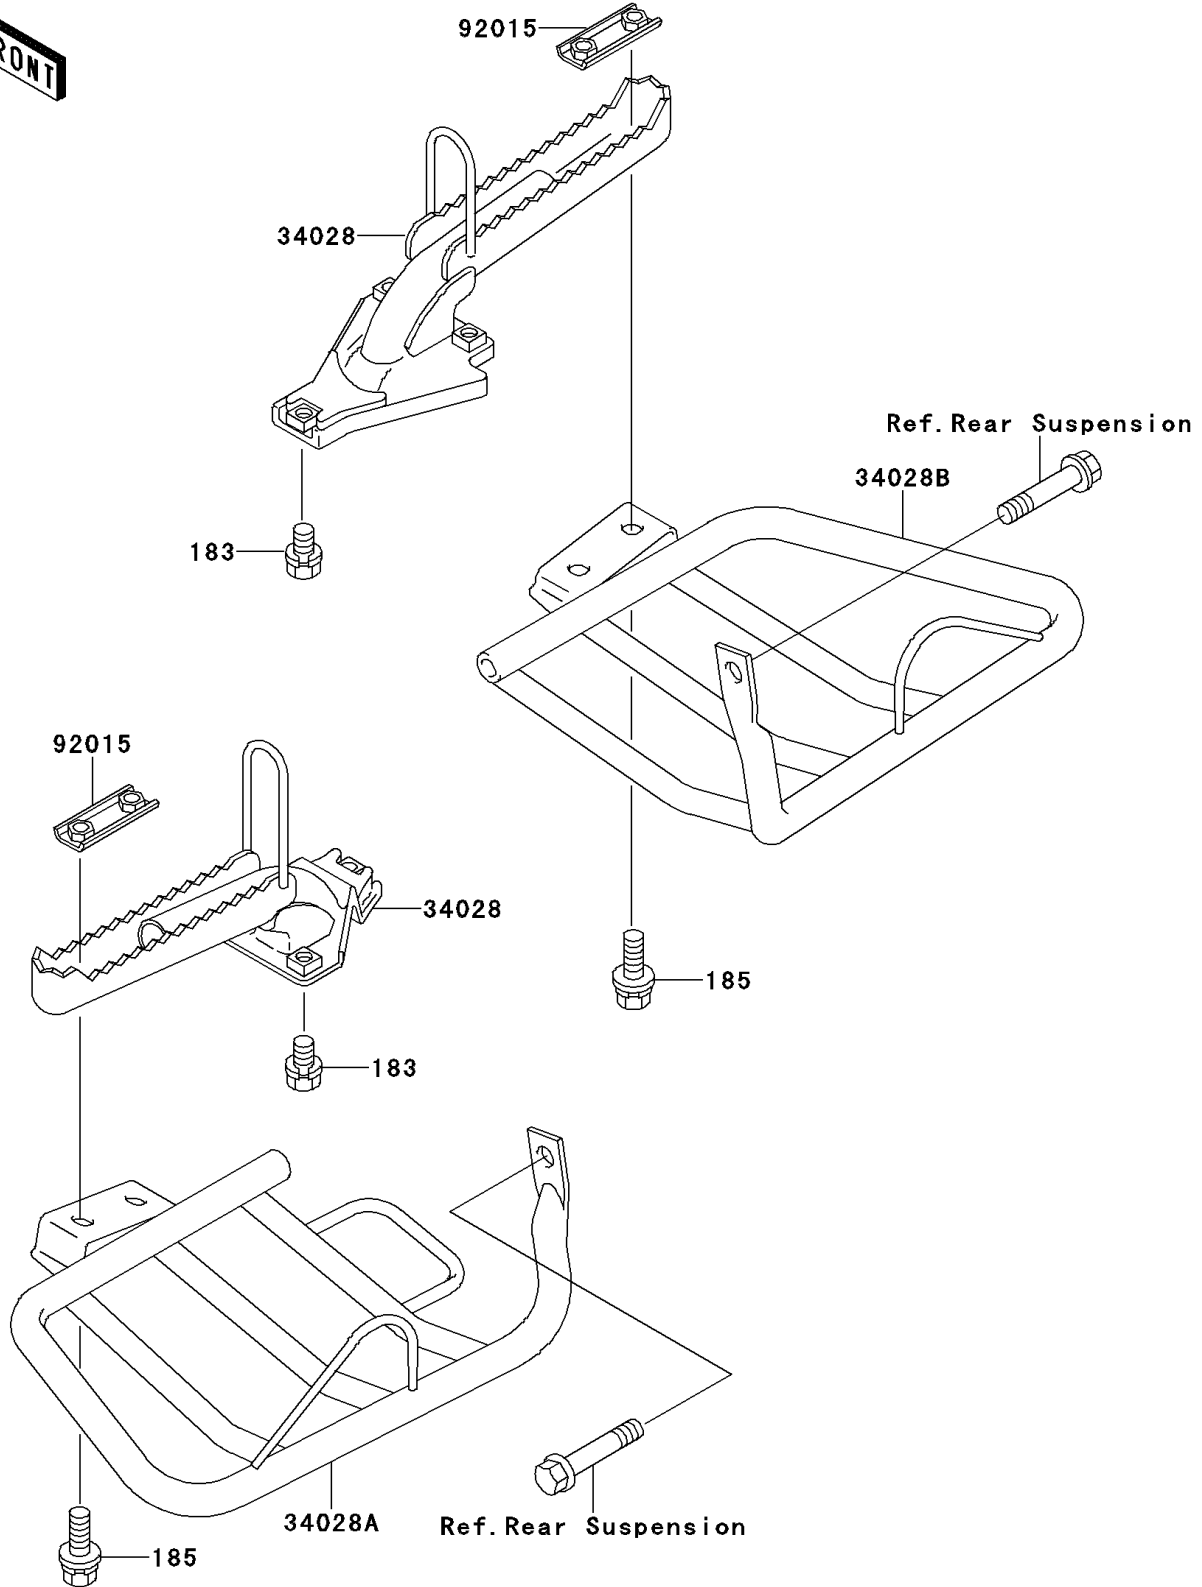

# 2000 Bayou 220 PARTS DIAGRAM

Footrests

F2160

## 2000 Bayou 220 PARTS LIST

### Footrests

ITEM NAME	PART NUMBER	QUANTITY
BOLT-UPSET-WS-SMALL (Ref # 183)	183H0818	6
BOLT-UPSET-WSP-SMALL,8X20 (Ref # 185)	185J0820	4
STEP (Ref # 34028)	34028-1227	2
STEP,FOOT BOARD,LH (Ref # 34028A)	34028-1308	1
STEP,FOOT BOARD,RH (Ref # 34028B)	34028-1309	1
NUT (Ref # 92015)	92015-1732	2