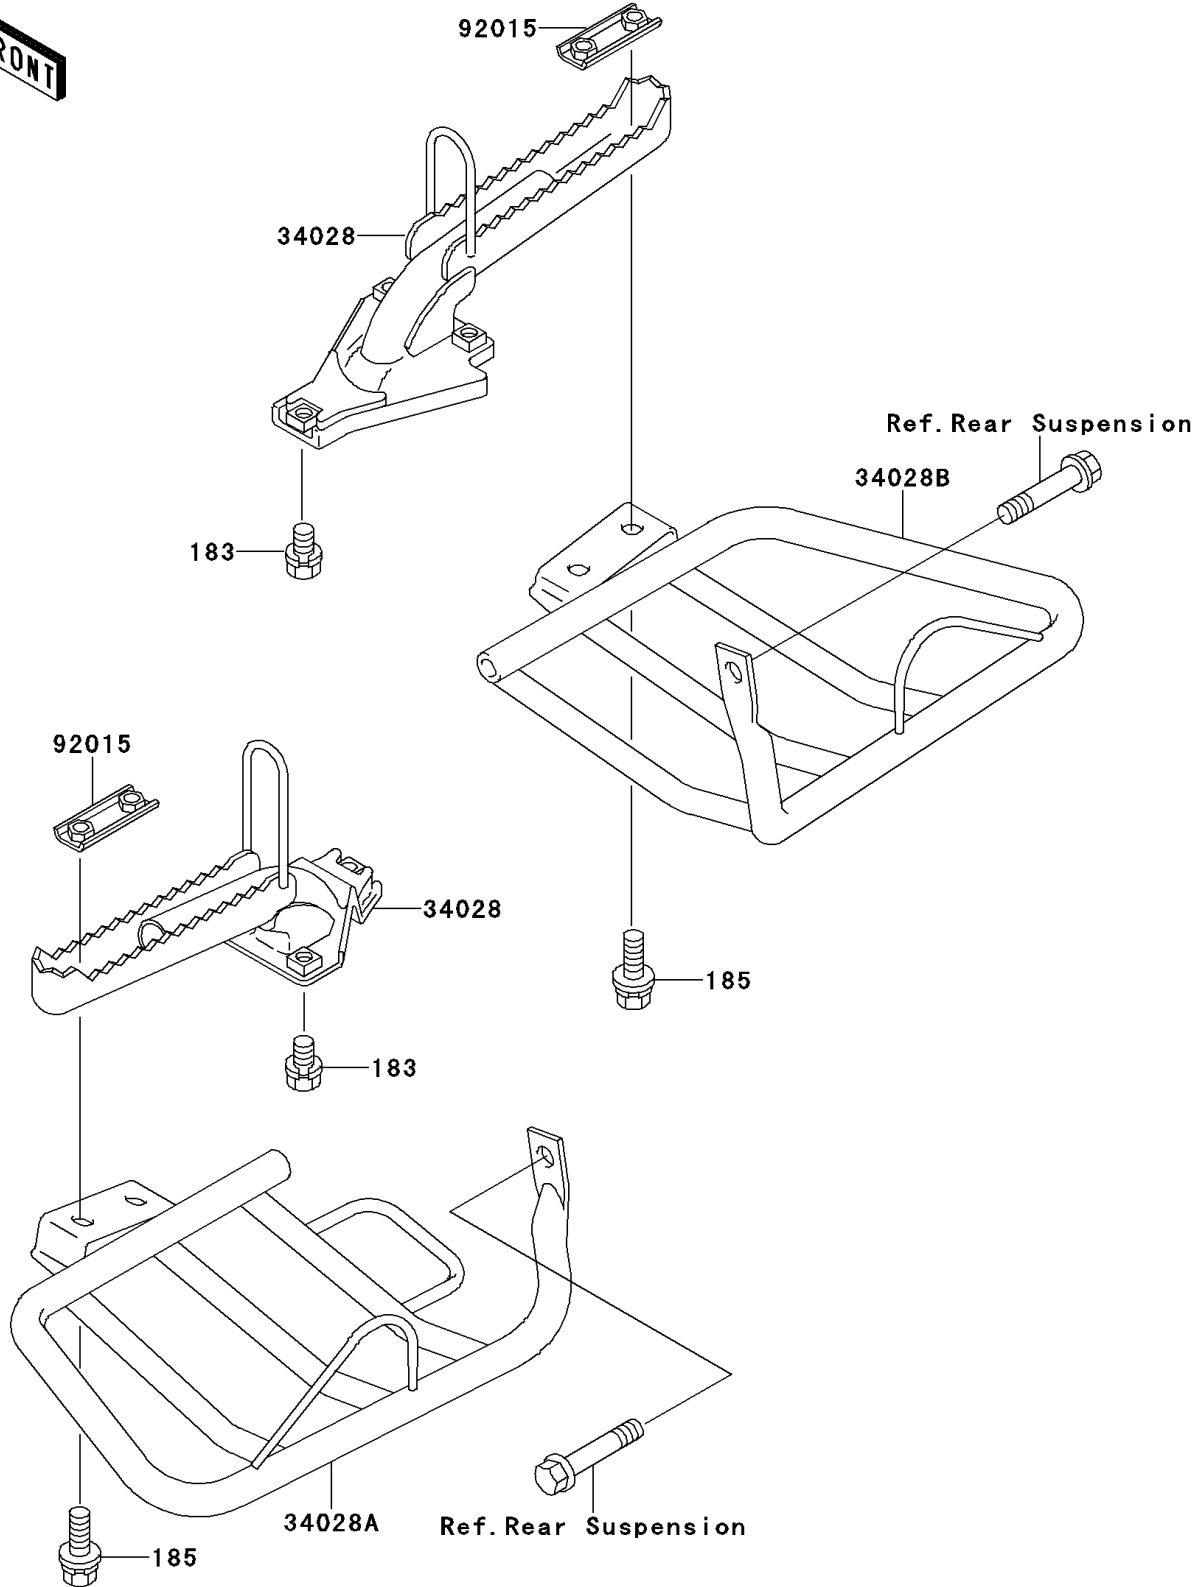

# 2001 Bayou 220 PARTS DIAGRAM

Footrests

F2160

## 2001 Bayou 220 PARTS LIST

### Footrests

ITEM NAME	PART NUMBER	QUANTITY
BOLT-UPSET-WS-SMALL (Ref # 183)	183H0818	6
BOLT-UPSET-WSP-SMALL,8X20 (Ref # 185)	185J0820	4
STEP (Ref # 34028)	34028-1227	2
STEP,FOOT BOARD,LH (Ref # 34028A)	34028-1308	1
STEP,FOOT BOARD,RH (Ref # 34028B)	34028-1309	1
NUT (Ref # 92015)	92015-1732	2