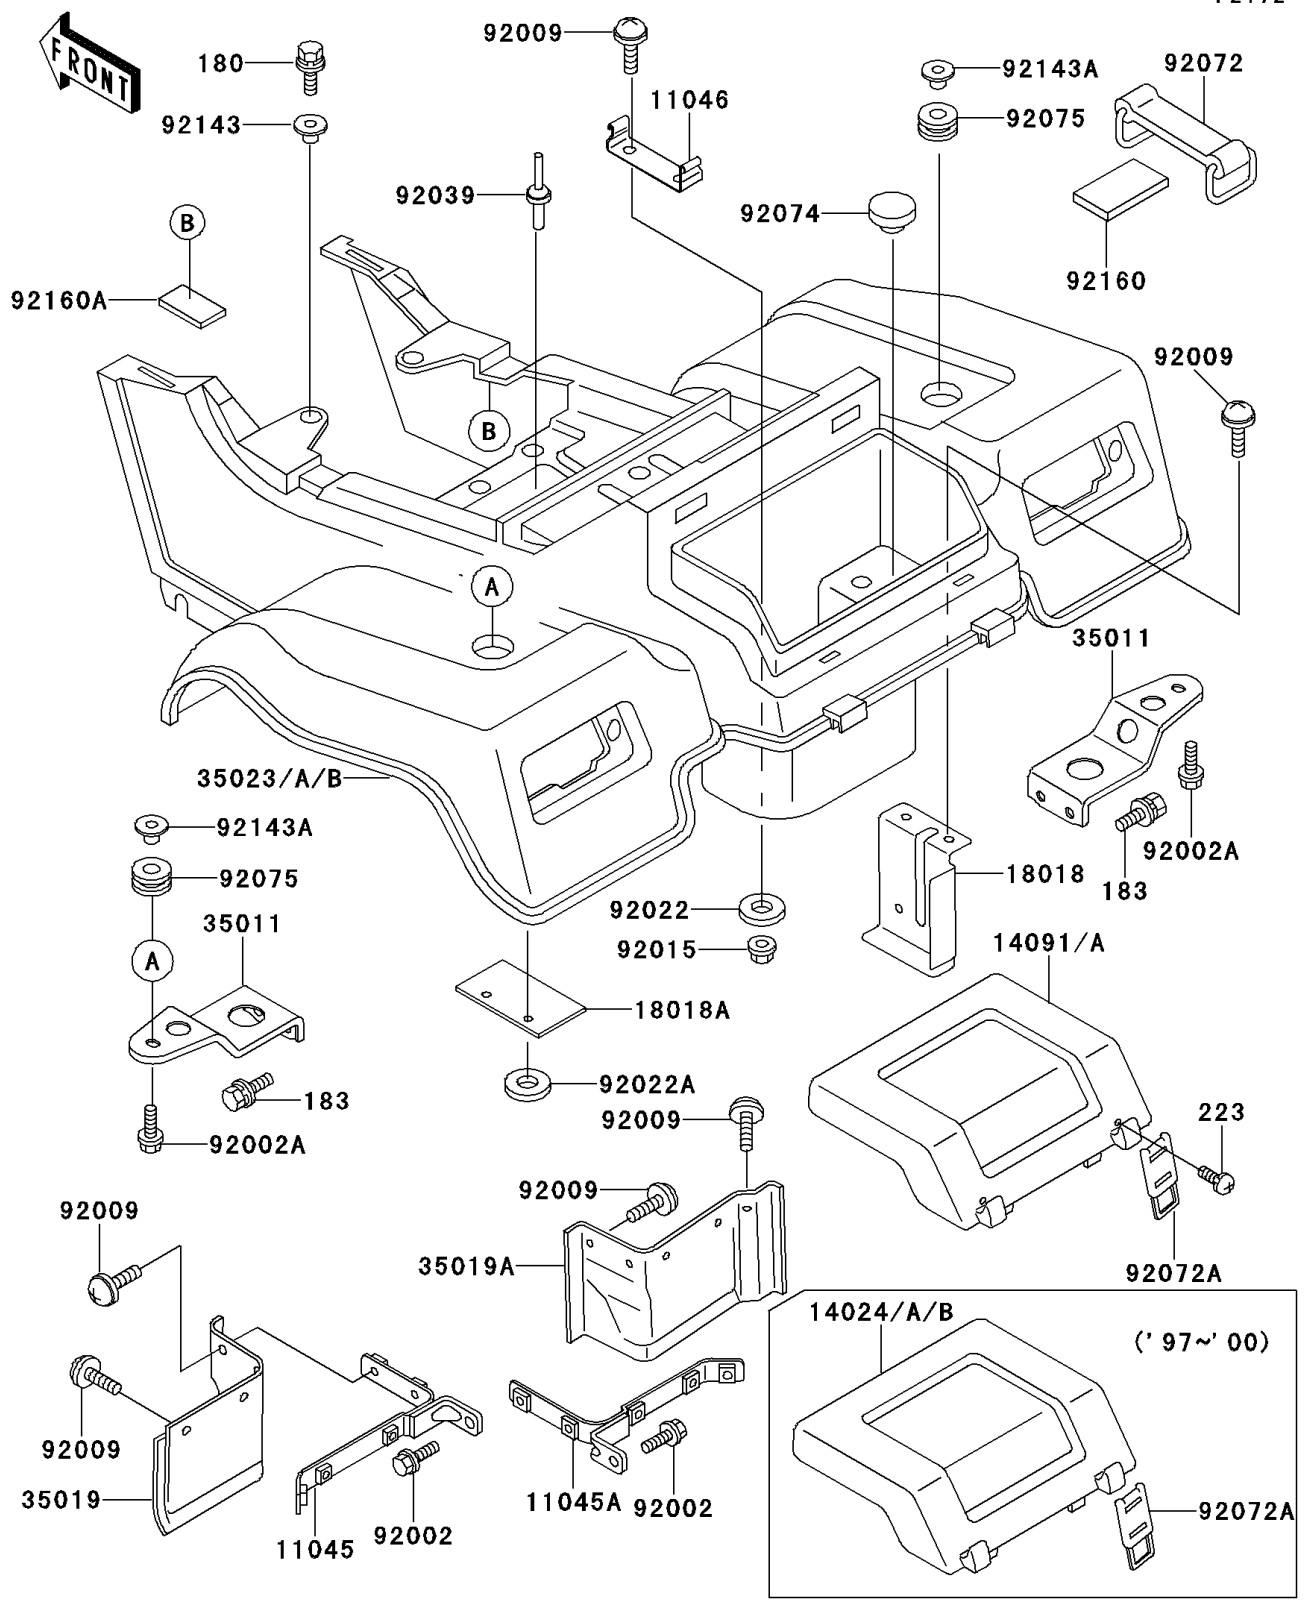

1999 Bayou 220 PARTS DIAGRAM

Rear Fender(s)

F2172

1999 Bayou 220 PARTS LIST

Rear Fender(s)

ITEM NAME	PART NUMBER	QUANTITY
BOLT-UPSET-WS (Ref # 180)	180D0618	2
BOLT-UPSET-WS-SMALL (Ref # 183)	183J0814	4
BRACKET,REAR FLAP,LH (Ref # 11045)	11045-1731	1
BRACKET,REAR FLAP,RH (Ref # 11045A)	11045-1732	1
BRACKET,TOOL BAND (Ref # 11046)	11046-1451	1
COVER,REAR FENDER,H.GREEN (Ref # 14024A)	14024-1477-6A	1
COVER,REAR FENDER,F.RED (Ref # 14024B)	14024-1477-6L	1
PLATE-HEAT GUARD (Ref # 18018)	18018-1075	1
PLATE-HEAT GUARD (Ref # 18018A)	18018-1079	1
STAY,REAR FENDER (Ref # 35011)	35011-1363	2
FLAP,RR,LH (Ref # 35019)	35019-1253	1
FLAP,RR,RH (Ref # 35019A)	35019-1254	1
FENDER-REAR,H.GREEN (Ref # 35023A)	35023-1196-6A	1
FENDER-REAR,F.RED (Ref # 35023B)	35023-1196-6L	1
BOLT,6X14 (Ref # 92002)	92002-1351	2
BOLT,FLANGED,8X25 (Ref # 92002A)	92002-1591	2
SCREW,6X14 (Ref # 92009)	92009-1288	14
NUT,FLANGED,6MM,BLACK (Ref # 92015)	92015-1233	2
WASHER,6.5X20X1.6 (Ref # 92022)	92022-1804	2
WASHER (Ref # 92022A)	92022-4017	2
RIVET,POP (Ref # 92039)	92039-4006	2
BAND (Ref # 92072)	92072-1085	1
BAND (Ref # 92072A)	92072-1227	2
PLUG,11X3.2 (Ref # 92074)	92074-038	1
DAMPER (Ref # 92075)	92075-1898	2
COLLAR,L=6.5 (Ref # 92143)	92143-1025	2
COLLAR,MUFFLER FITTING (Ref # 92143A)	92143-1069	2
DAMPER,TOOL KIT (Ref # 92160)	92160-1076	1
DAMPER (Ref # 92160A)	92160-1102	2