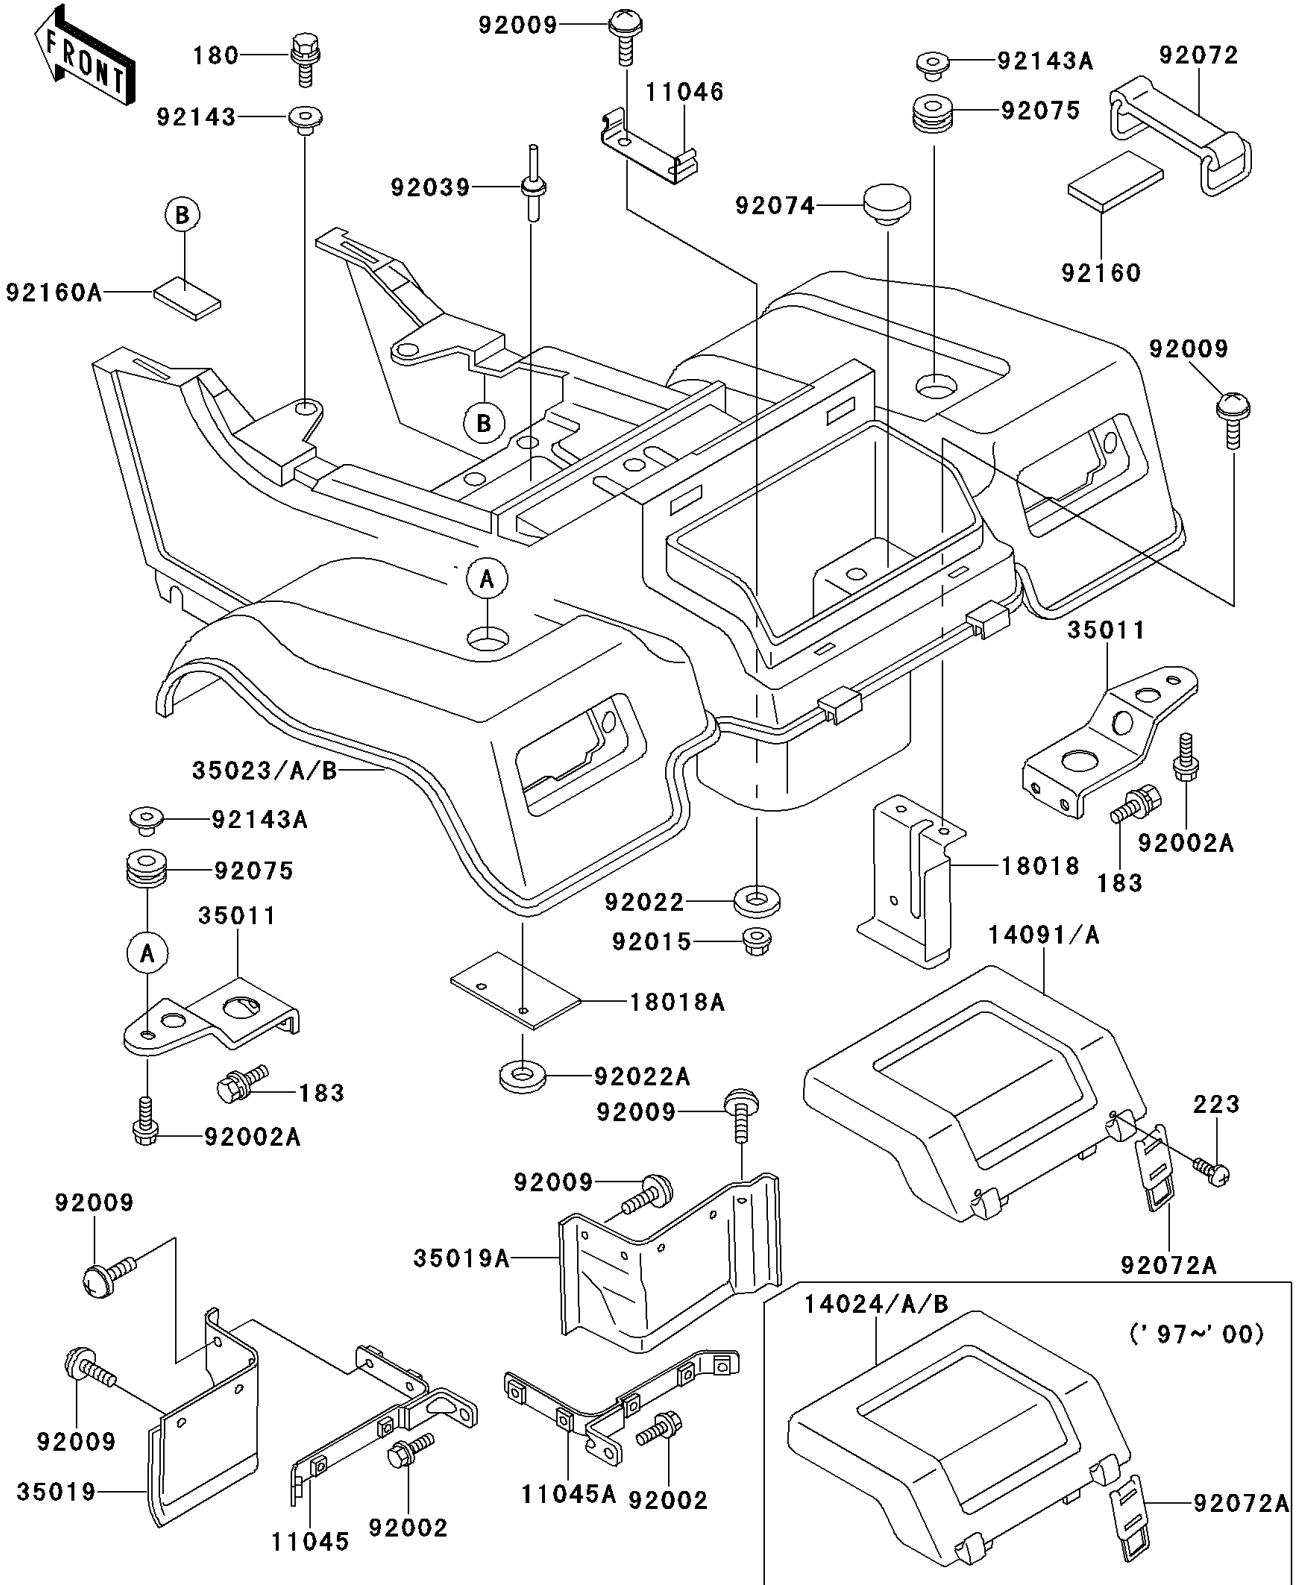

2000 Bayou 220 PARTS DIAGRAM

Rear Fender(s)

F2172

2000 Bayou 220 PARTS LIST

Rear Fender(s)

ITEM NAME	PART NUMBER	QUANTITY
BOLT-UPSET-WS (Ref # 180)	180D0618	2
BOLT-UPSET-WS-SMALL (Ref # 183)	183J0814	4
BRACKET,REAR FLAP,LH (Ref # 11045)	11045-1731	1
BRACKET,REAR FLAP,RH (Ref # 11045A)	11045-1732	1
BRACKET,TOOL BAND (Ref # 11046)	11046-1451	1
COVER,REAR FENDER,H.GREEN (Ref # 14024A)	14024-1477-6A	1
COVER,REAR FENDER,F.RED (Ref # 14024B)	14024-1477-6L	1
PLATE-HEAT GUARD (Ref # 18018)	18018-1075	1
PLATE-HEAT GUARD (Ref # 18018A)	18018-1079	1
STAY,REAR FENDER (Ref # 35011)	35011-1363	2
FLAP,RR,LH (Ref # 35019)	35019-1253	1
FLAP,RR,RH (Ref # 35019A)	35019-1254	1
FENDER-REAR,H.GREEN (Ref # 35023A)	35023-1196-6A	1
FENDER-REAR,F.RED (Ref # 35023B)	35023-1196-6L	1
BOLT,6X14 (Ref # 92002)	92002-1351	2
BOLT,FLANGED,8X25 (Ref # 92002A)	92002-1591	2
SCREW,6X14 (Ref # 92009)	92009-1288	14
NUT,FLANGED,6MM,BLACK (Ref # 92015)	92015-1233	2
WASHER,6.5X20X1.6 (Ref # 92022)	92022-1804	2
WASHER (Ref # 92022A)	92022-4017	2
RIVET,POP (Ref # 92039)	92039-4006	2
BAND (Ref # 92072)	92072-1085	1
BAND (Ref # 92072A)	92072-1227	2
PLUG,11X3.2 (Ref # 92074)	92074-038	1
DAMPER (Ref # 92075)	92075-1898	2
COLLAR,L=6.5 (Ref # 92143)	92143-1025	2
COLLAR,MUFFLER FITTING (Ref # 92143A)	92143-1069	2
DAMPER,TOOL KIT (Ref # 92160)	92160-1076	1
DAMPER (Ref # 92160A)	92160-1102	2