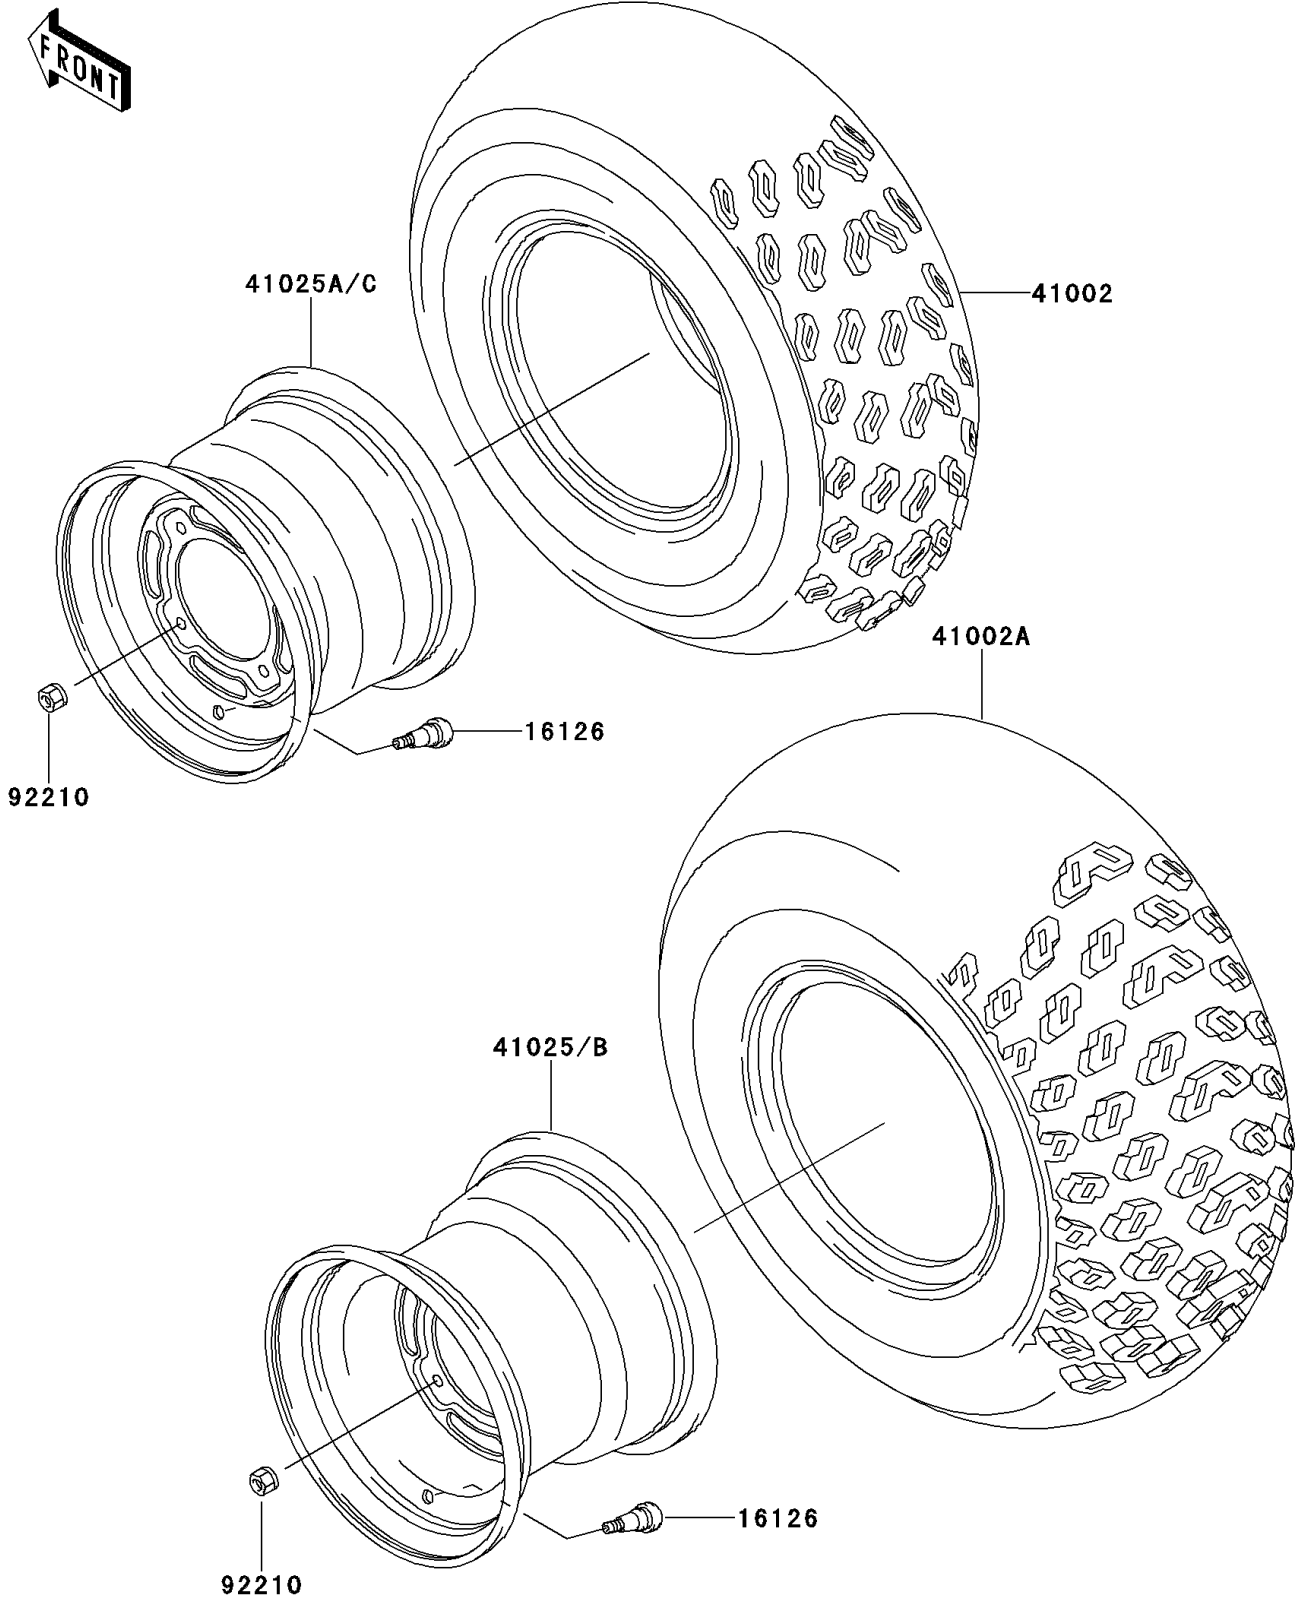

1997 Bayou 220 PARTS DIAGRAM

Wheels/Tires

F2210

1997 Bayou 220 PARTS LIST

Wheels/Tires

ITEM NAME	PART NUMBER	QUANTITY
-----------	-------------	----------