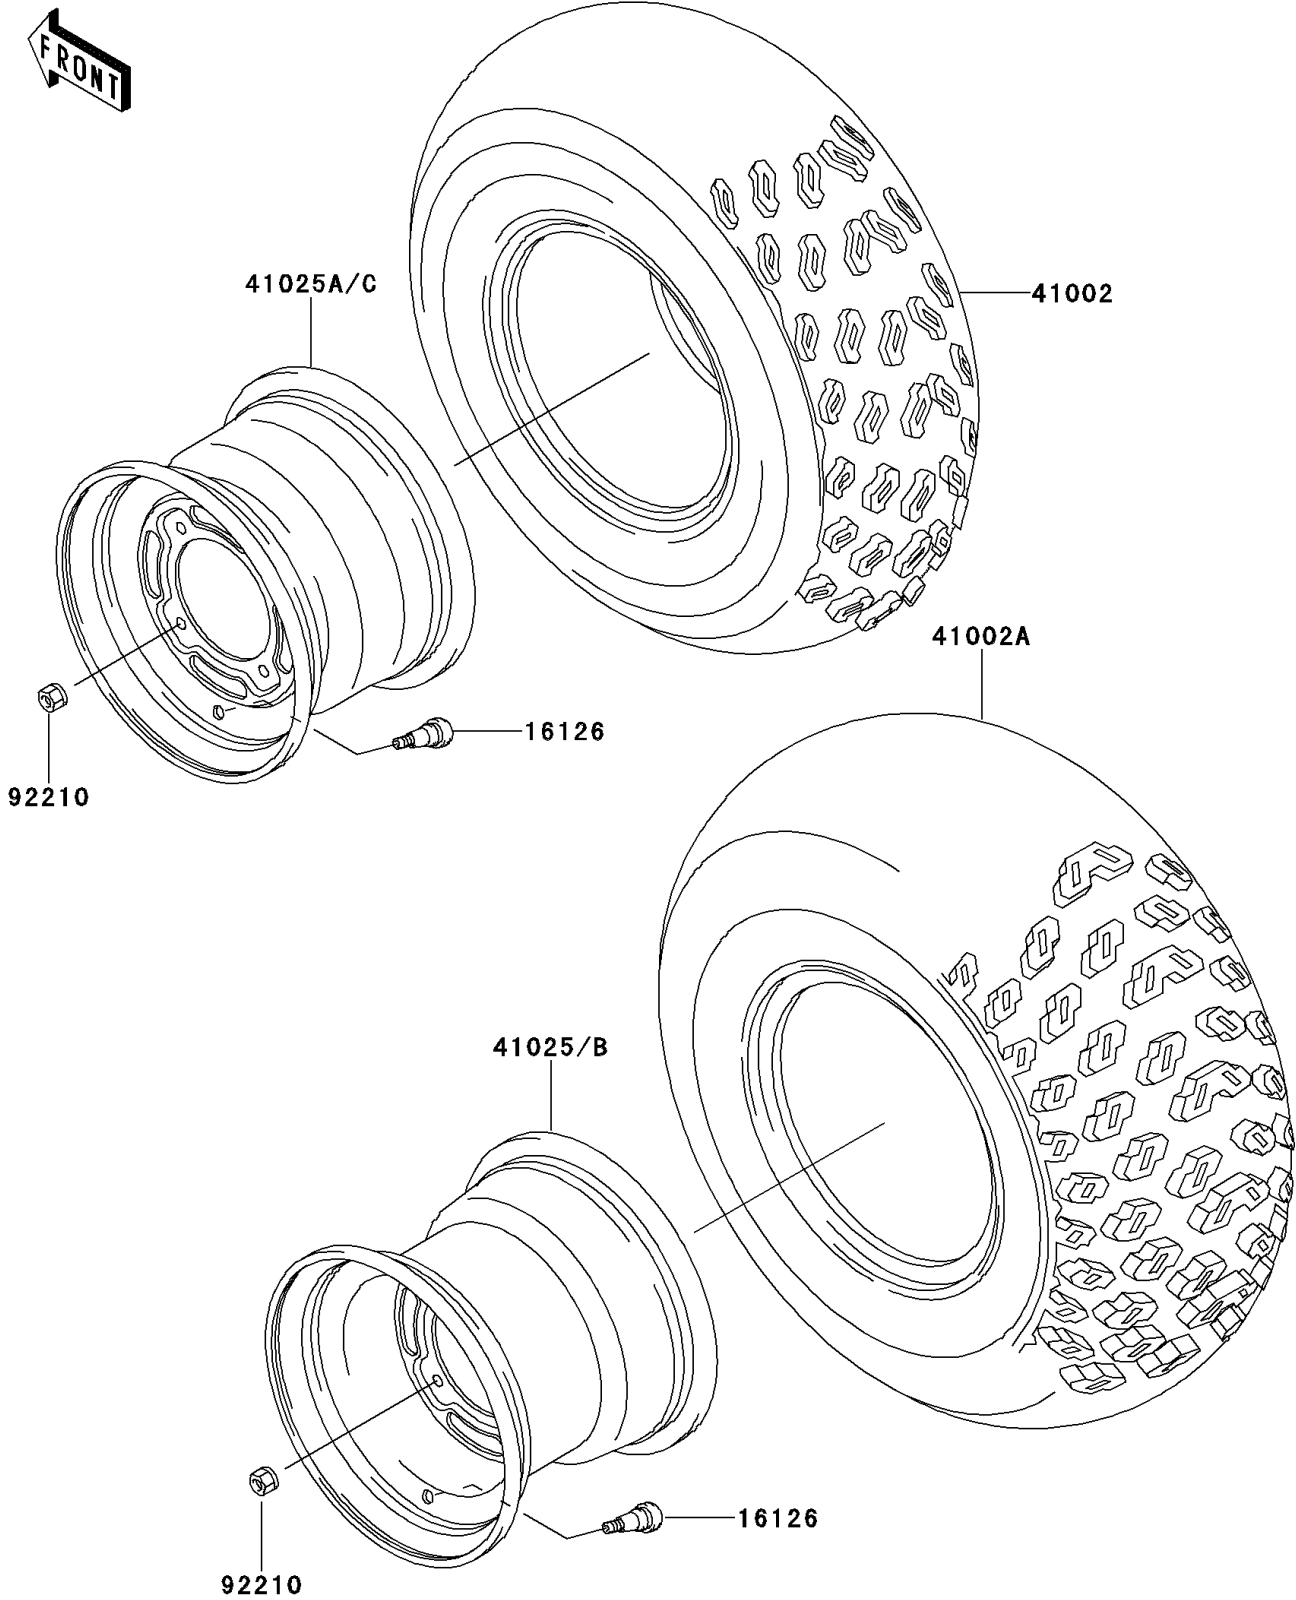

1997 Bayou 220 PARTS DIAGRAM

Wheels/Tires

F2210

1997 Bayou 220 PARTS LIST

Wheels/Tires

ITEM NAME	PART NUMBER	QUANTITY
VALVE (Ref # 16126)	16126-4001	4
TIRE,FR,AT21X8-9,KT856(D) (Ref # 41002)	41002-1650	2
TIRE,RR,AT22X10-10,KT857(D) (Ref # 41002A)	41002-1651	2
RIM,RR,10X8.5,SILVER NO.40 (Ref # 41025)	41025-1210-5A	2
RIM,FR,9X6.0,SILVER NO.40 (Ref # 41025A)	41025-1211-5A	2
NUT,LOCK,10MM (Ref # 92210)	92210-1204	16