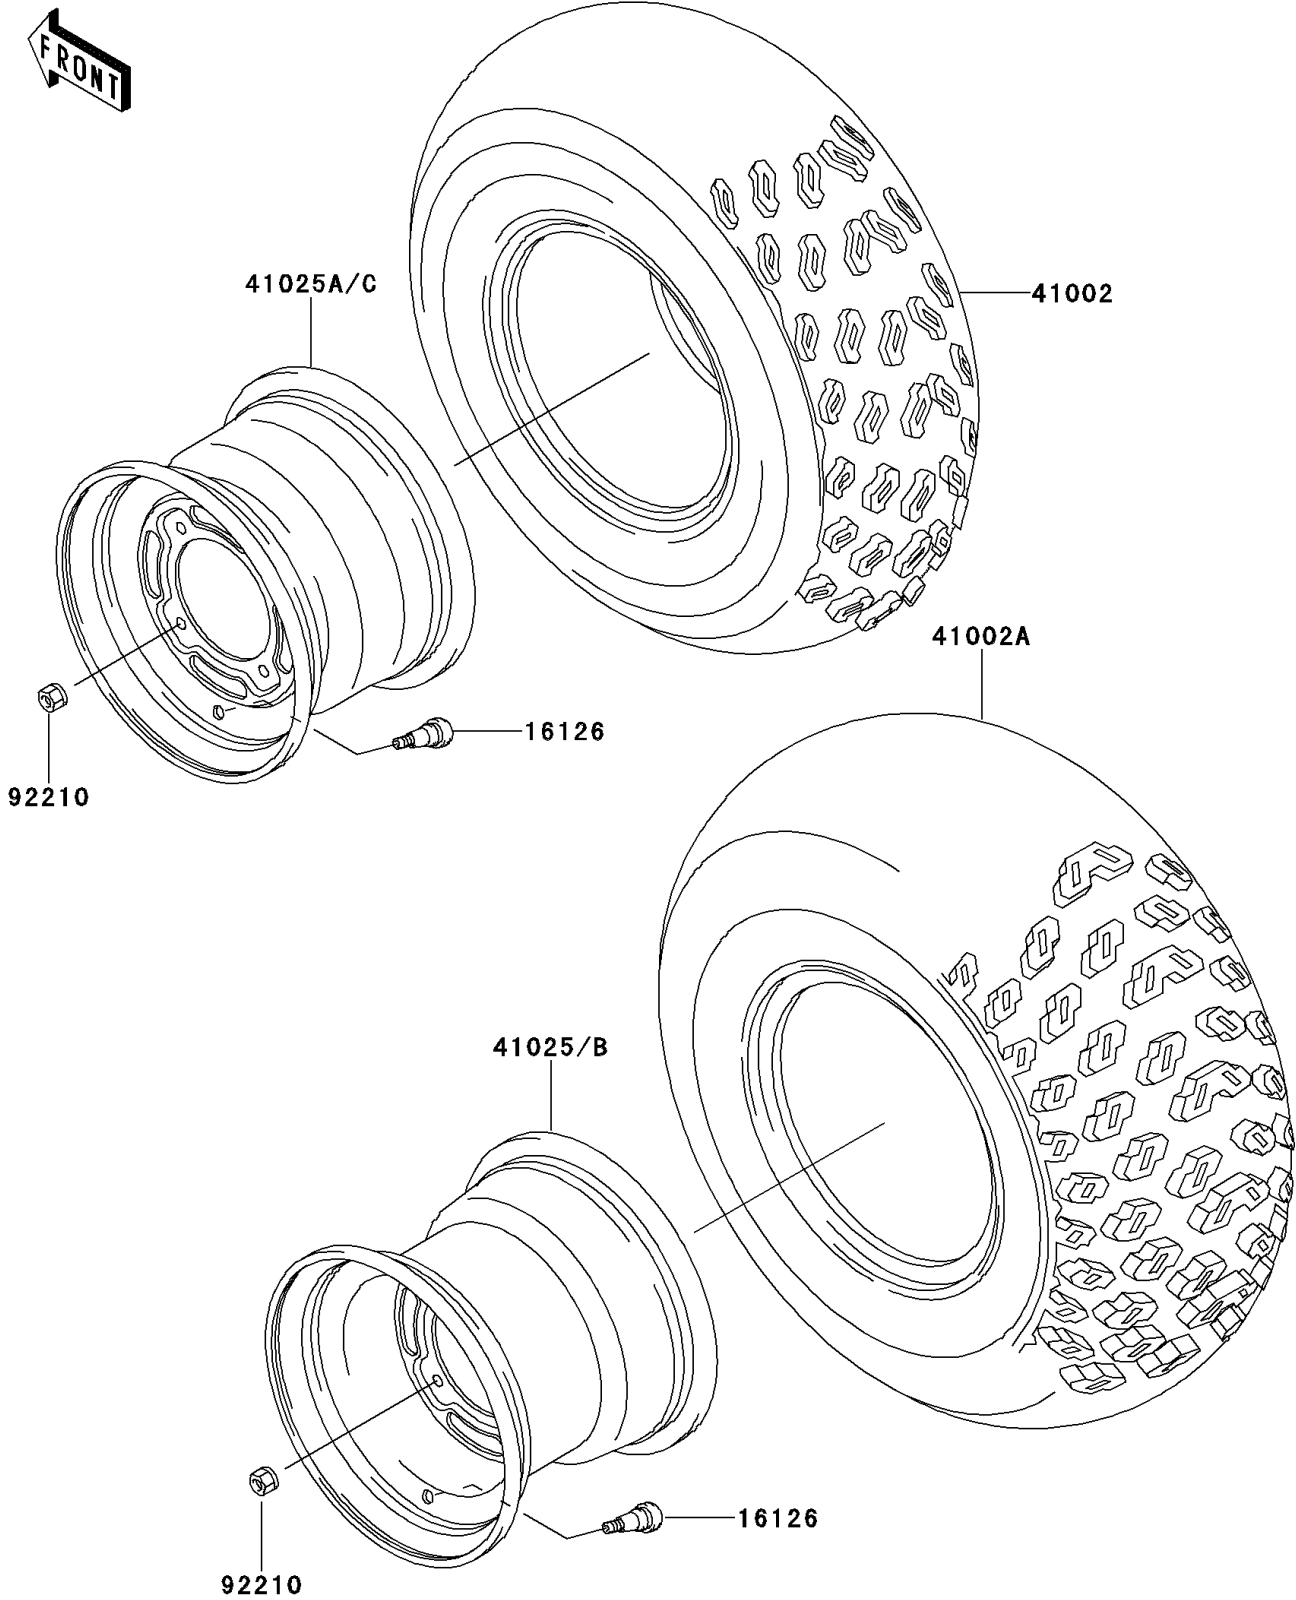

# 1999 Bayou 220 PARTS DIAGRAM

Wheels/Tires

F2210

# 1999 Bayou 220 PARTS LIST

## Wheels/Tires

ITEM NAME	PART NUMBER	QUANTITY
VALVE (Ref # 16126)	16126-4001	4
TIRE,FR,AT21X8-9,KT856(D) (Ref # 41002)	41002-1650	2
TIRE,RR,AT22X10-10,KT857(D) (Ref # 41002A)	41002-1651	2
RIM,RR,10X8.5,SILVER NO.40 (Ref # 41025B)	41025-1339-5A	2
RIM,FR,9X6.0,SILVER NO.40 (Ref # 41025C)	41025-1340-5A	2
NUT,LOCK,10MM (Ref # 92210)	92210-1204	16