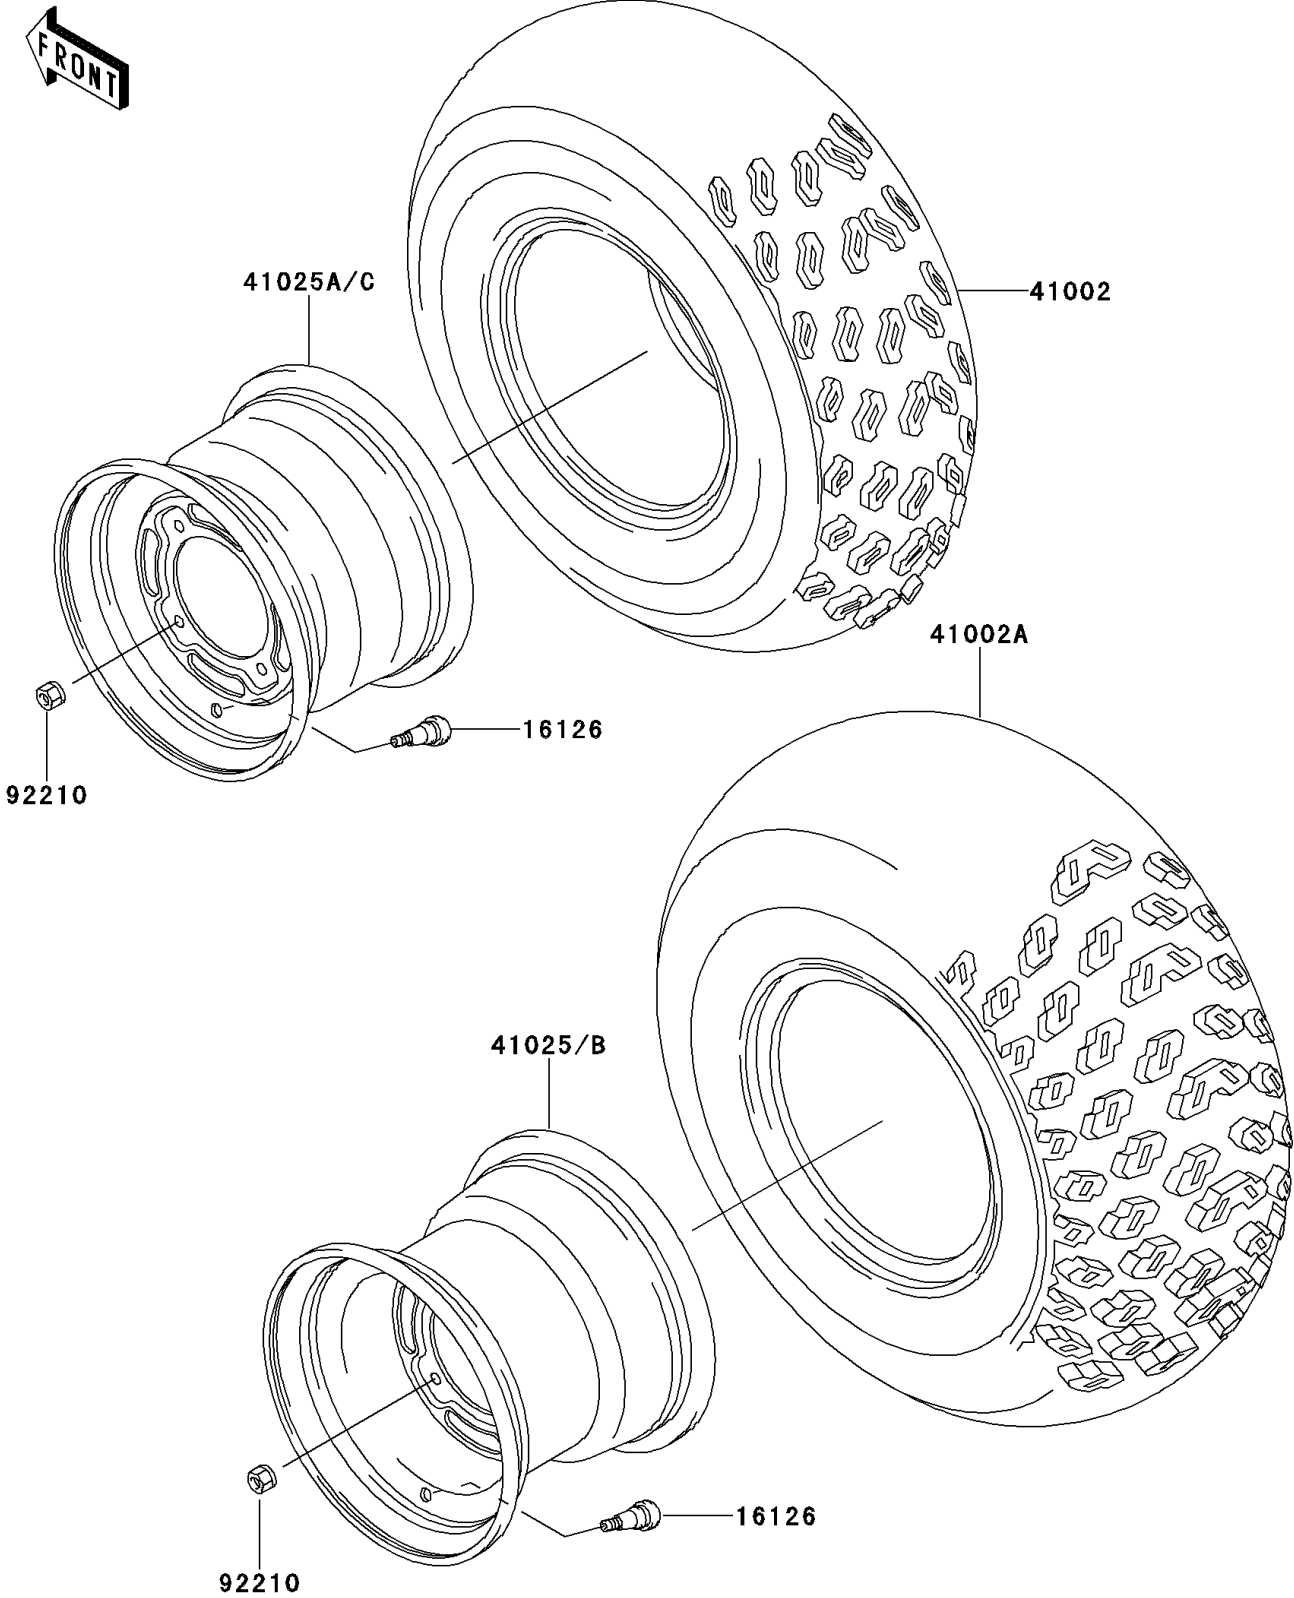

2000 Bayou 220 PARTS DIAGRAM

Wheels/Tires

F2210

2000 Bayou 220 PARTS LIST

Wheels/Tires

ITEM NAME	PART NUMBER	QUANTITY
VALVE (Ref # 16126)	16126-4001	4
TIRE,FR,AT21X8-9,KT856(D) (Ref # 41002)	41002-1650	2
TIRE,RR,AT22X10-10,KT857(D) (Ref # 41002A)	41002-1651	2
RIM,RR,10X8.5,SILVER NO.40 (Ref # 41025B)	41025-1339-5A	2
RIM,FR,9X6.0,SILVER NO.40 (Ref # 41025C)	41025-1340-5A	2
NUT,LOCK,10MM (Ref # 92210)	92210-1204	16