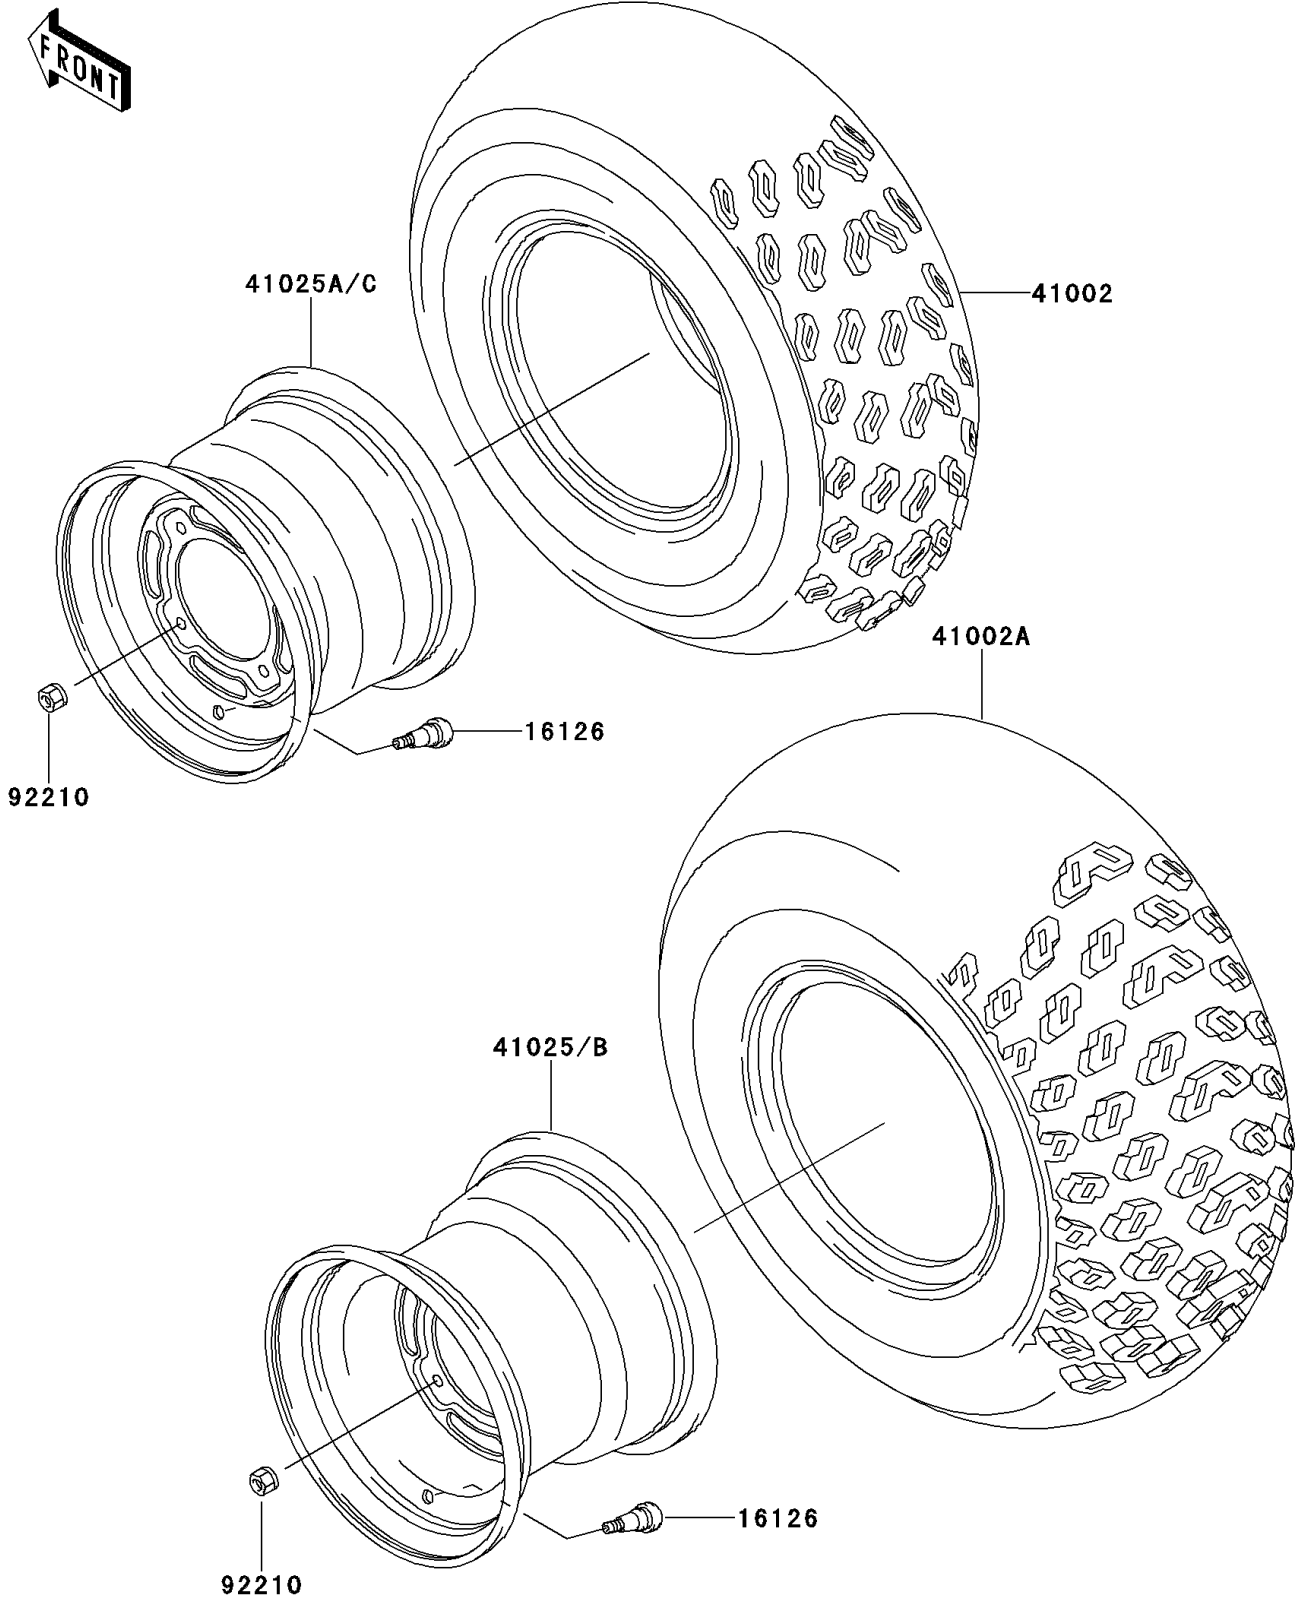

# 2001 Bayou 220 PARTS DIAGRAM

Wheels/Tires

F2210

## 2001 Bayou 220 PARTS LIST

### Wheels/Tires

ITEM NAME	PART NUMBER	QUANTITY
VALVE (Ref # 16126)	16126-4001	4
TIRE,FR,AT21X8-9,KT856(D) (Ref # 41002)	41002-1650	2
TIRE,RR,AT22X10-10,KT857(D) (Ref # 41002A)	41002-1651	2
RIM,RR,10X8.5,SILVER NO.40 (Ref # 41025B)	41025-1339-5A	2
RIM,FR,9X6.0,SILVER NO.40 (Ref # 41025C)	41025-1340-5A	2
NUT,LOCK,10MM (Ref # 92210)	92210-1204	16