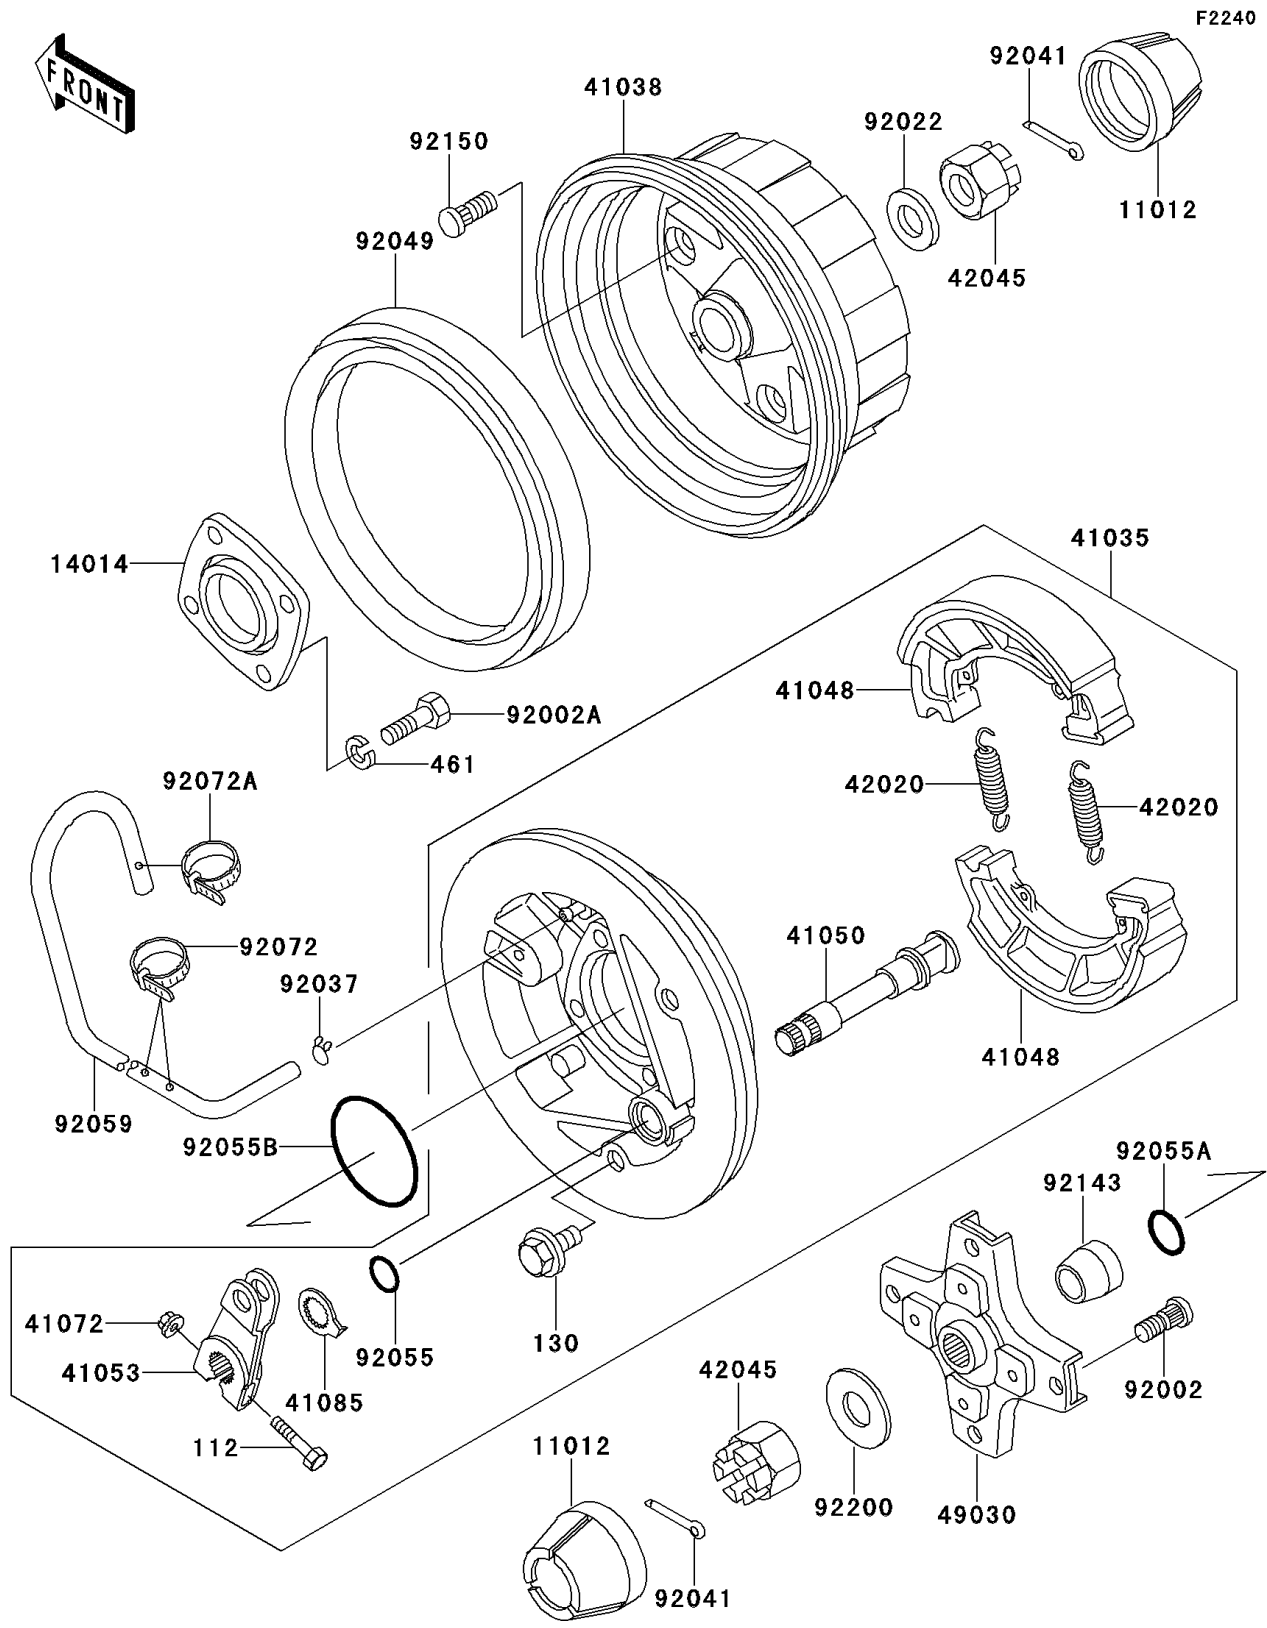

1999 Bayou 220 PARTS DIAGRAM

Rear Hub

1999 Bayou 220 PARTS LIST

Rear Hub

ITEM NAME	PART NUMBER	QUANTITY
BOLT-UPSET (Ref # 112)	112H0640	1
BOLT-FLANGED,10X16 (Ref # 130)	130B1016	1
WASHER-SPRING,10MM (Ref # 461)	461F1000	4
CAP,WHEEL (Ref # 11012)	11012-1969	2
PLATE-POSITION (Ref # 14014)	14014-1072	1
PANEL-ASSY-BRAKE,RR,RH (Ref # 41035)	41035-1239	1
DRUM,RR (Ref # 41038)	41038-1201	1
SHOE-BRAKE (Ref # 41048)	41048-1069	2
CAM-BRAKE (Ref # 41050)	41050-1074	1
LEVER-BRAKE CAM (Ref # 41053)	41053-1064	1
NUT,6MM (Ref # 41072)	41072-007	1
INDICATOR (Ref # 41085)	41085-1053	1
SPRING,BRAKE SHOE (Ref # 42020)	42020-004	2
NUT,CASTLE,18MM (Ref # 42045)	42045-018	2
HUB,RR,LH (Ref # 49030)	49030-1086	1
BOLT,10MM (Ref # 92002)	92002-1459	4
BOLT,10X30 (Ref # 92002A)	92002-1918	4
WASHER,18.3X34X4.5 (Ref # 92022)	92022-1658	1
CLAMP,TUBE (Ref # 92037)	92037-147	1
COTTER,4.0X35 (Ref # 92041)	92041-1053	2
SEAL-OIL (Ref # 92049)	92049-1242	1
RING-O,ID=16.4 (Ref # 92055)	92055-1376	1
RING-O,ID=24.5 (Ref # 92055A)	92055-1459	1
RING-O (Ref # 92055B)	92055-3018	1
TUBE,4.7X9.5X1240 (Ref # 92059)	92059-1968	1
BAND,L=123 (Ref # 92072)	92072-030	2
BAND,L=149 (Ref # 92072A)	92072-031	1
COLLAR,L=18 (Ref # 92143)	92143-1115	1
BOLT,10MM (Ref # 92150)	92150-1110	4

1999 Bayou 220 PARTS LIST

Rear Hub

ITEM NAME	PART NUMBER	QUANTITY
WASHER,18.5X52X4.5 (Ref # 92200)	92200-1474	1