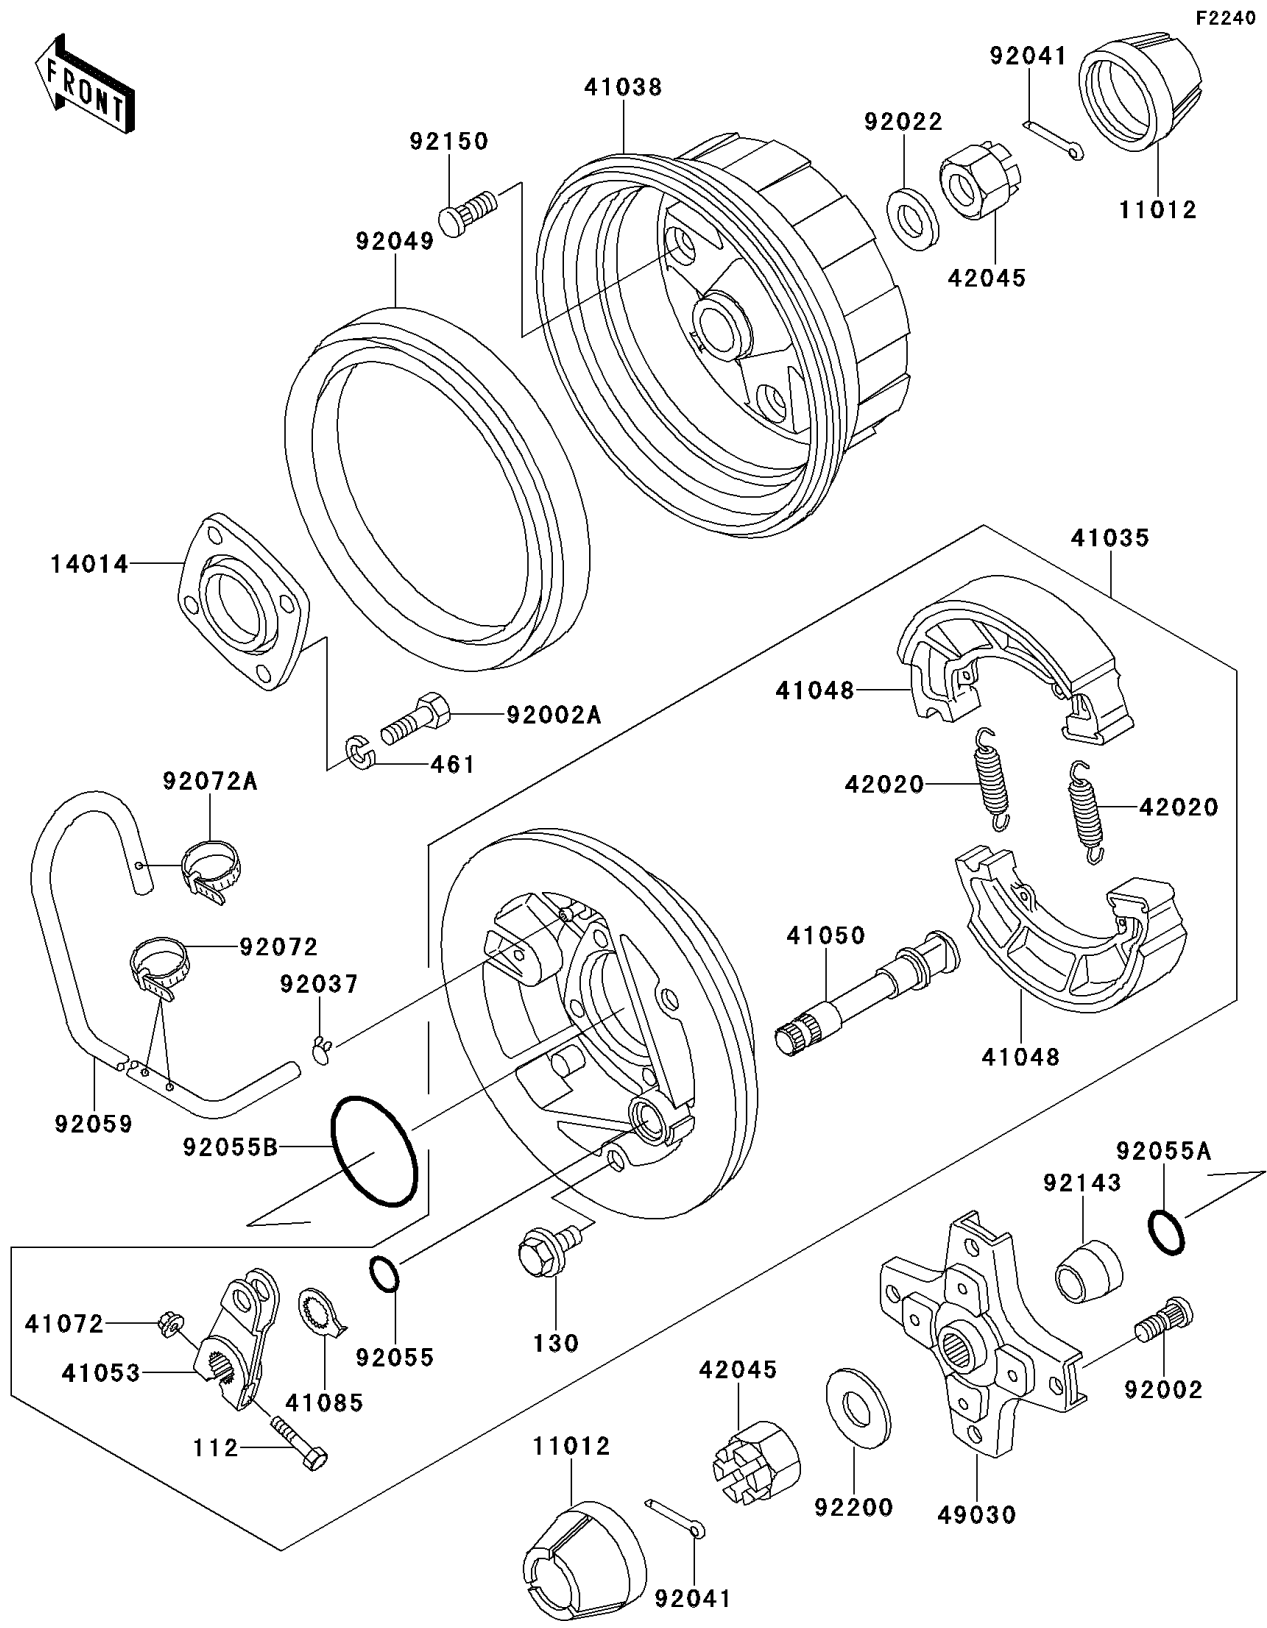

# 2000 Bayou 220 PARTS DIAGRAM

Rear Hub

## 2000 Bayou 220 PARTS LIST

### Rear Hub

ITEM NAME	PART NUMBER	QUANTITY
BOLT-UPSET (Ref # 112)	112H0640	1
BOLT-FLANGED,10X16 (Ref # 130)	130B1016	1
WASHER-SPRING,10MM (Ref # 461)	461F1000	4
CAP,WHEEL (Ref # 11012)	11012-1969	2
PLATE-POSITION (Ref # 14014)	14014-1072	1
PANEL-ASSY-BRAKE,RR,RH (Ref # 41035)	41035-1239	1
DRUM,RR (Ref # 41038)	41038-1201	1
SHOE-BRAKE (Ref # 41048)	41048-1069	2
CAM-BRAKE (Ref # 41050)	41050-1074	1
LEVER-BRAKE CAM (Ref # 41053)	41053-1064	1
NUT,6MM (Ref # 41072)	41072-007	1
INDICATOR (Ref # 41085)	41085-1053	1
SPRING,BRAKE SHOE (Ref # 42020)	42020-004	2
NUT,CASTLE,18MM (Ref # 42045)	42045-018	2
HUB,RR,LH (Ref # 49030)	49030-1086	1
BOLT,10MM (Ref # 92002)	92002-1459	4
BOLT,10X30 (Ref # 92002A)	92002-1918	4
WASHER,18.3X34X4.5 (Ref # 92022)	92022-1658	1
CLAMP,TUBE (Ref # 92037)	92037-147	1
COTTER,4.0X35 (Ref # 92041)	92041-1053	2
SEAL-OIL (Ref # 92049)	92049-1242	1
RING-O,ID=16.4 (Ref # 92055)	92055-1376	1
RING-O,ID=24.5 (Ref # 92055A)	92055-1459	1
RING-O (Ref # 92055B)	92055-3018	1
TUBE,4.7X9.5X1240 (Ref # 92059)	92059-1968	1
BAND,L=123 (Ref # 92072)	92072-030	2
BAND,L=149 (Ref # 92072A)	92072-031	1
COLLAR,L=18 (Ref # 92143)	92143-1115	1
BOLT,10MM (Ref # 92150)	92150-1110	4

# 2000 Bayou 220 PARTS LIST

Rear Hub

ITEM NAME	PART NUMBER	QUANTITY
WASHER,18.5X52X4.5 (Ref # 92200)	92200-1474	1