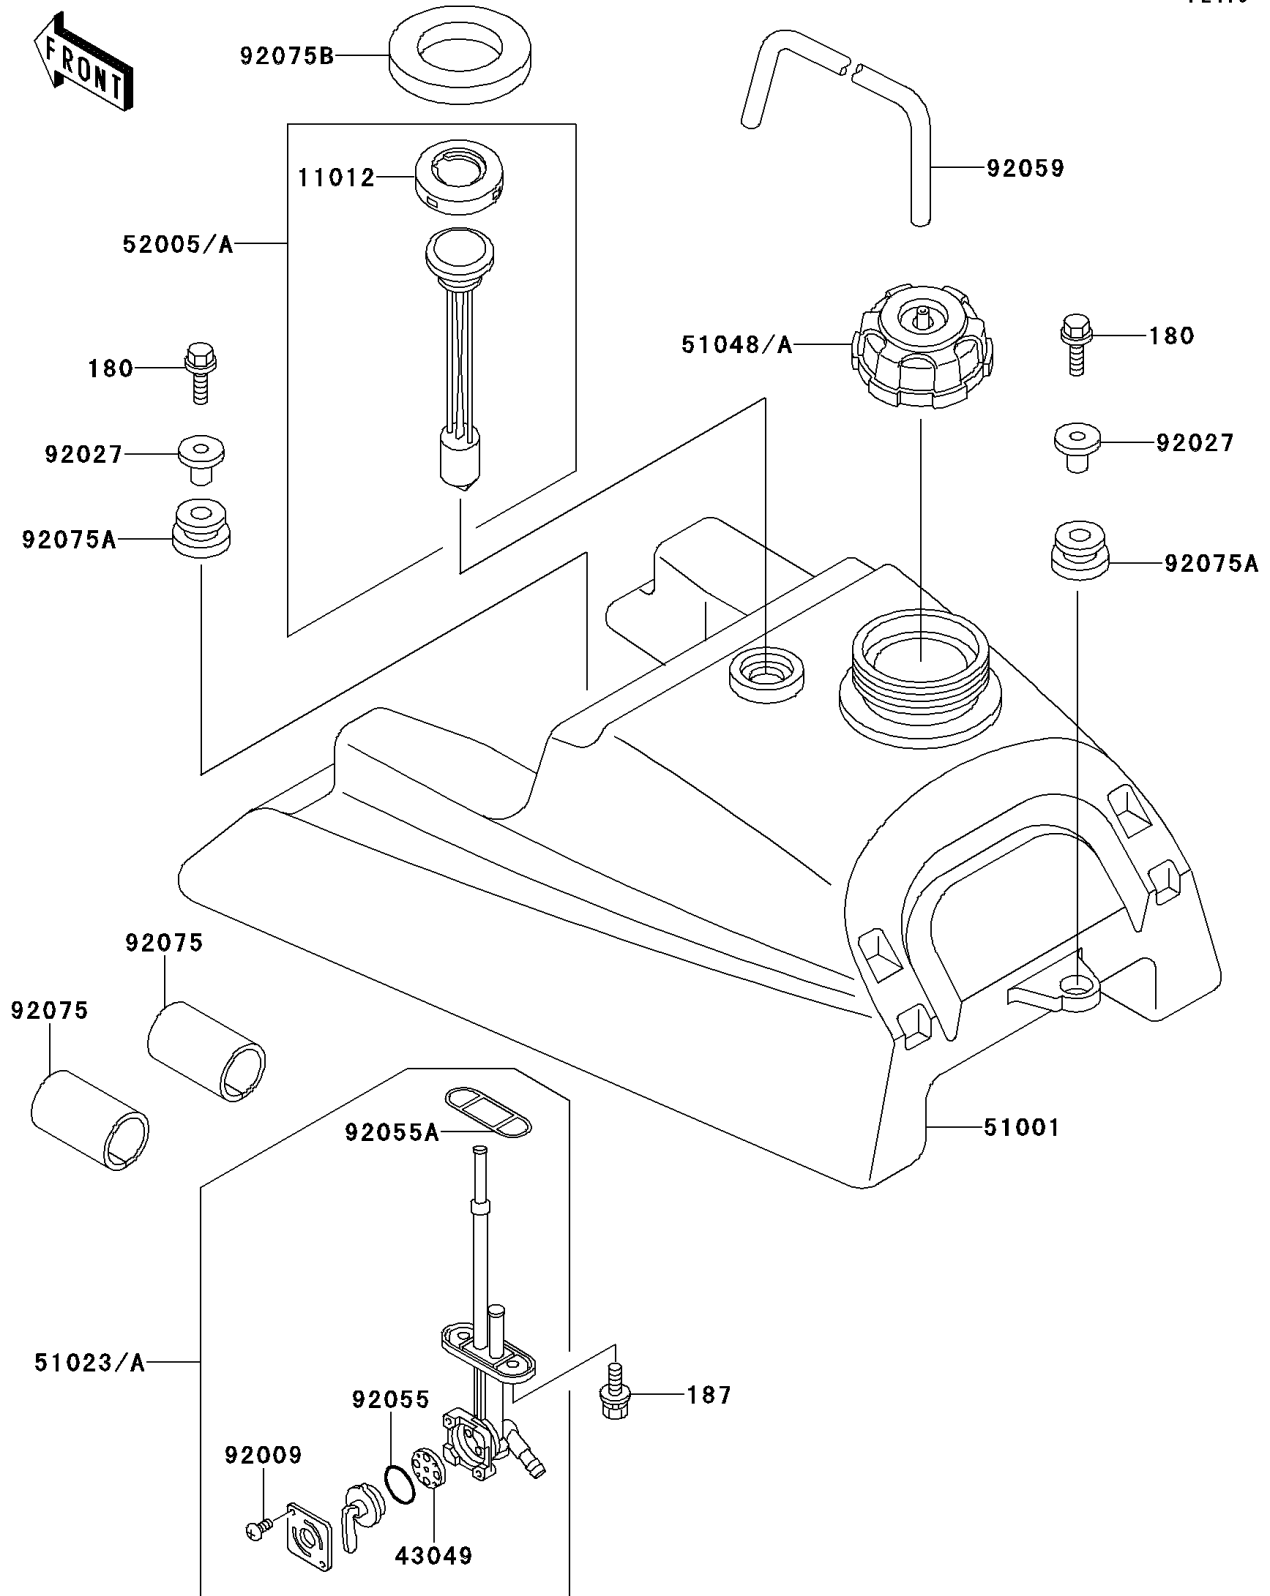

1997 Bayou 220 PARTS DIAGRAM

Fuel Tank

F2410

1997 Bayou 220 PARTS LIST

Fuel Tank

ITEM NAME	PART NUMBER	QUANTITY
-----------	-------------	----------