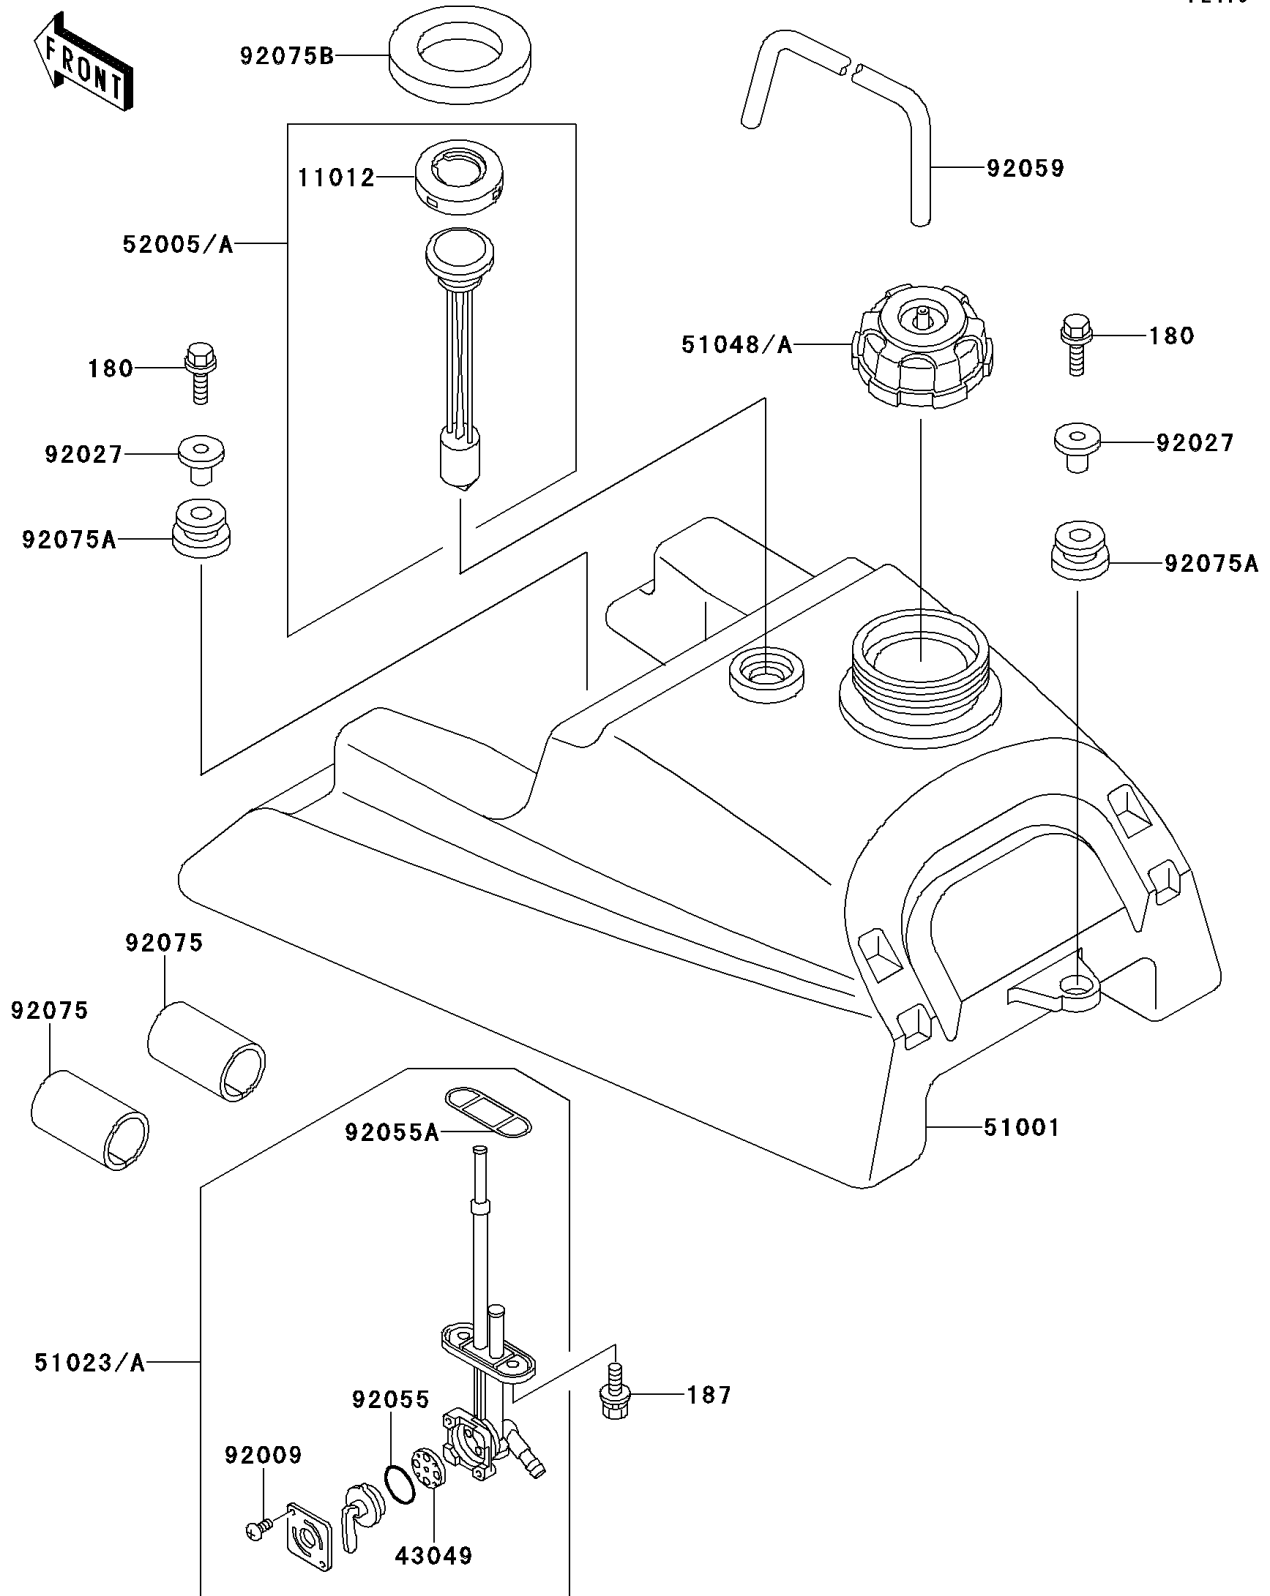

# 1997 Bayou 220 PARTS DIAGRAM

Fuel Tank

F2410

# 1997 Bayou 220 PARTS LIST

## Fuel Tank

ITEM NAME	PART NUMBER	QUANTITY
BOLT-UPSET-WS,6X25 (Ref # 180)	180D0625	3
BOLT-UPSET-WSP (Ref # 187)	187B0614	2
CAP,FUEL GAUGE (Ref # 11012)	11012-1627	1
PACKING,FUEL TAP LEVER (Ref # 43049)	43049-1017	1
TANK-COMP-FUEL (Ref # 51001)	51001-1272	1
TAP-ASSY,FUEL (Ref # 51023)	51023-1141	1
CAP-ASSY-TANK,FUEL (Ref # 51048)	51048-1090	1
GAUGE,FUEL (Ref # 52005)	52005-1086	1
SCREW,3X5 (Ref # 92009)	92009-1123	2
COLLAR,L=16.1 (Ref # 92027)	92027-1847	3
RING-O,FUEL TAP LEVER (Ref # 92055)	92055-1111	1
RING-O,FUEL TAP PACKING (Ref # 92055A)	92055-1348	1
TUBE,5X9.4X250 (Ref # 92059)	92059-1967	1
DAMPER,FUEL TANK,FR,UNDER (Ref # 92075)	92075-1369	2
DAMPER (Ref # 92075A)	92075-1787	3
DAMPER,42.5X70X8.5 (Ref # 92075B)	92075-1988	1