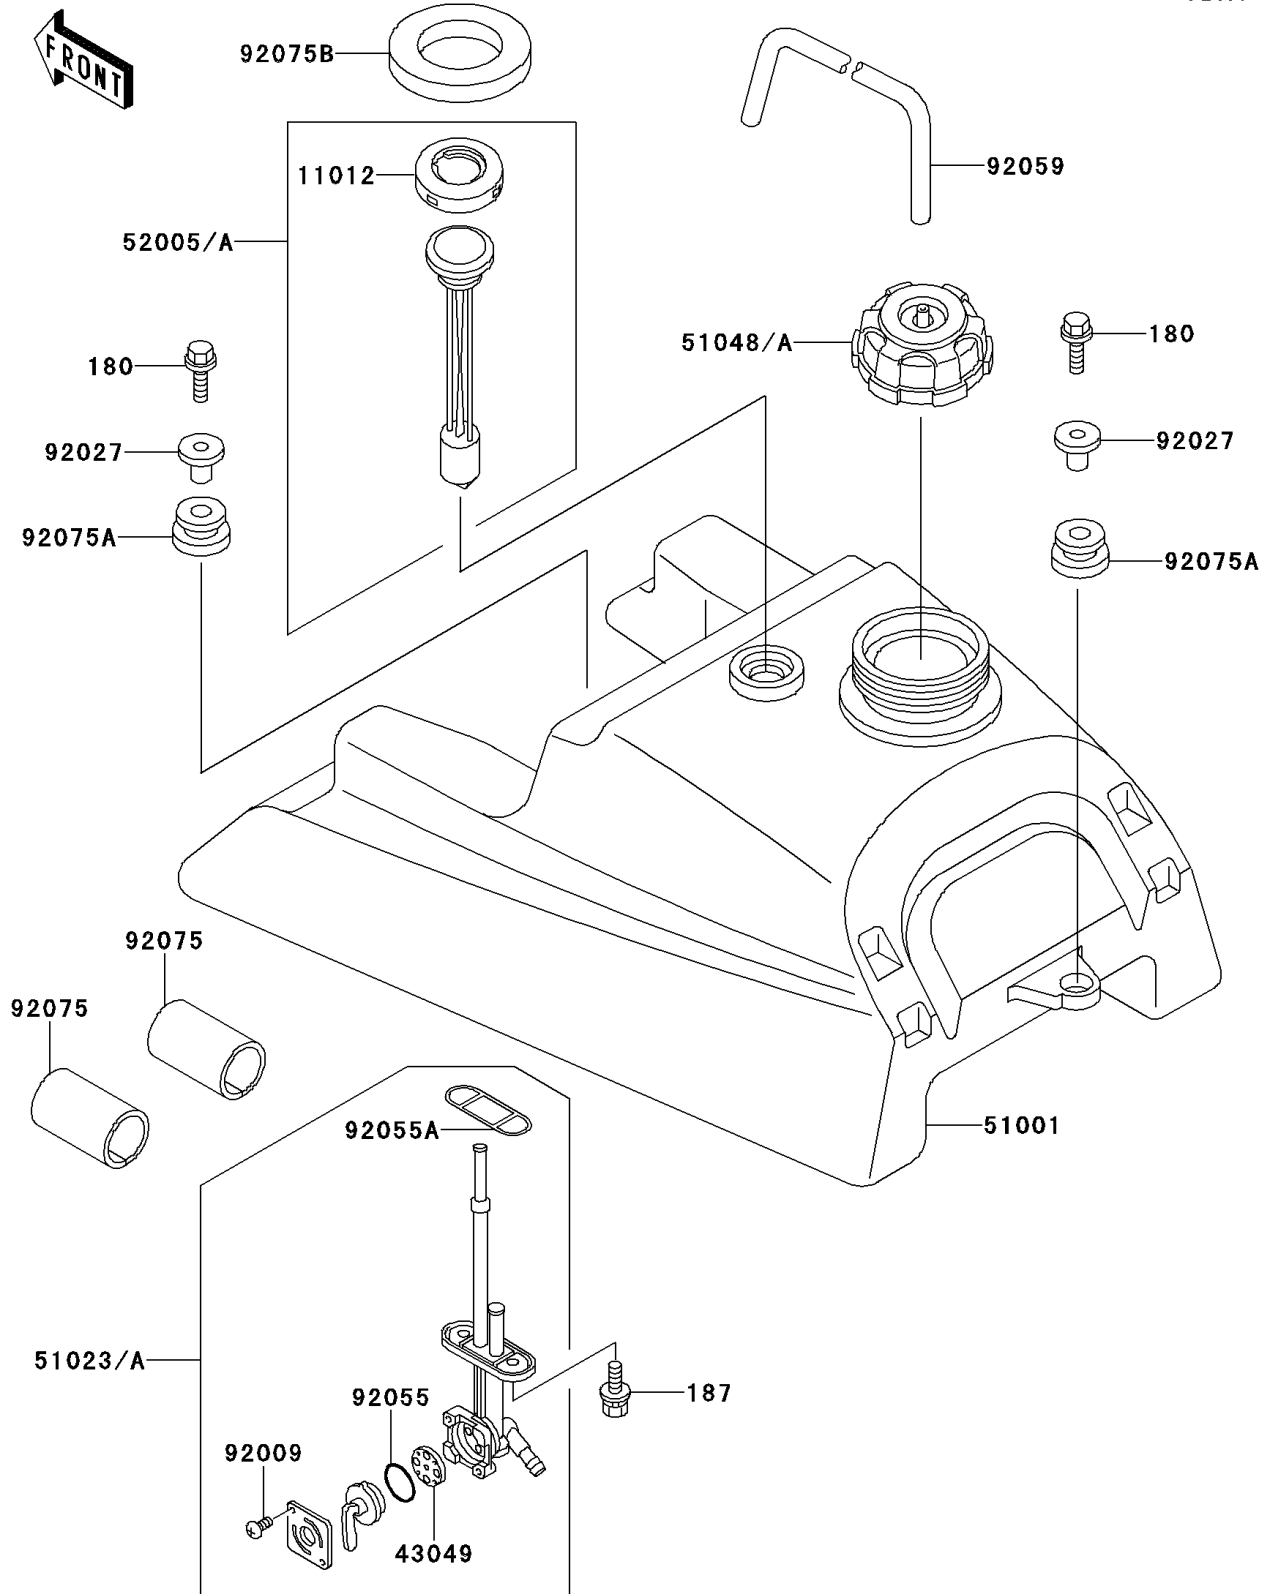

1999 Bayou 220 PARTS DIAGRAM

Fuel Tank

F2410

1999 Bayou 220 PARTS LIST

Fuel Tank

ITEM NAME	PART NUMBER	QUANTITY
BOLT-UPSET-WS,6X25 (Ref # 180)	180D0625	3
BOLT-UPSET-WSP (Ref # 187)	187B0614	2
CAP,FUEL GAUGE (Ref # 11012)	11012-1627	1
PACKING,FUEL TAP LEVER (Ref # 43049)	43049-1017	1
TANK-COMP-FUEL (Ref # 51001)	51001-1272	1
TAP-ASSY,FUEL (Ref # 51023)	51023-1141	1
CAP-ASSY-TANK,FUEL (Ref # 51048)	51048-1090	1
GAUGE,FUEL (Ref # 52005A)	52005-1121	1
SCREW,3X5 (Ref # 92009)	92009-1123	2
COLLAR,L=16.1 (Ref # 92027)	92027-1847	3
RING-O,FUEL TAP LEVER (Ref # 92055)	92055-1111	1
RING-O,FUEL TAP PACKING (Ref # 92055A)	92055-1348	1
TUBE,5X9.4X250 (Ref # 92059)	92059-1967	1
DAMPER,FUEL TANK,FR,UNDER (Ref # 92075)	92075-1369	2
DAMPER (Ref # 92075A)	92075-1787	3
DAMPER,42.5X70X8.5 (Ref # 92075B)	92075-1988	1