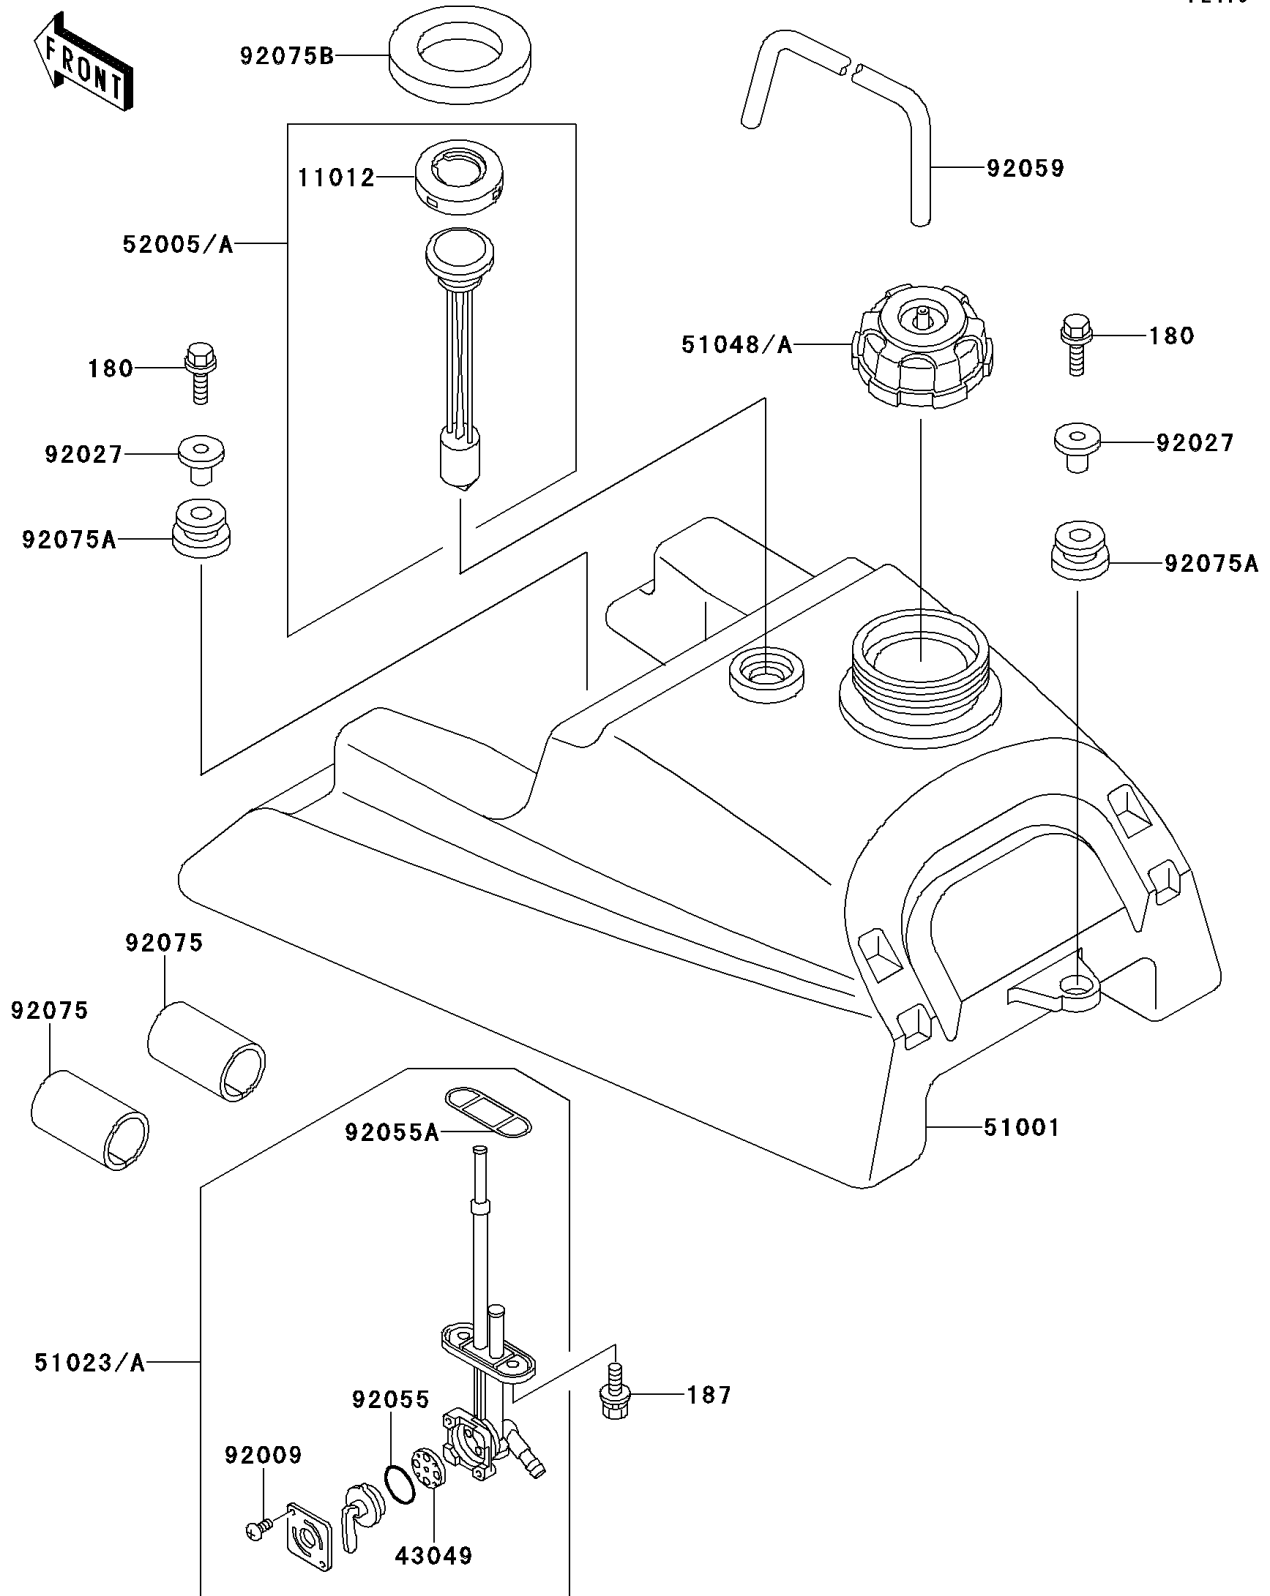

2000 Bayou 220 PARTS DIAGRAM

Fuel Tank

F2410

2000 Bayou 220 PARTS LIST

Fuel Tank

ITEM NAME	PART NUMBER	QUANTITY
BOLT-UPSET-WS,6X25 (Ref # 180)	180D0625	3
BOLT-UPSET-WSP (Ref # 187)	187B0614	2
CAP,FUEL GAUGE (Ref # 11012)	11012-1627	1
PACKING,FUEL TAP LEVER (Ref # 43049)	43049-1017	1
TANK-COMP-FUEL (Ref # 51001)	51001-1272	1
TAP-ASSY,FUEL (Ref # 51023A)	51023-1250	1
CAP-ASSY-TANK,FUEL (Ref # 51048A)	51048-1127	1
GAUGE,FUEL (Ref # 52005A)	52005-1121	1
SCREW,3X5 (Ref # 92009)	92009-1123	2
COLLAR,L=16.1 (Ref # 92027)	92027-1847	3
RING-O,FUEL TAP LEVER (Ref # 92055)	92055-1111	1
RING-O,FUEL TAP PACKING (Ref # 92055A)	92055-1348	1
TUBE,5X9.4X250 (Ref # 92059)	92059-1967	1
DAMPER,FUEL TANK,FR,UNDER (Ref # 92075)	92075-1369	2
DAMPER (Ref # 92075A)	92075-1787	3
DAMPER,42.5X70X8.5 (Ref # 92075B)	92075-1988	1