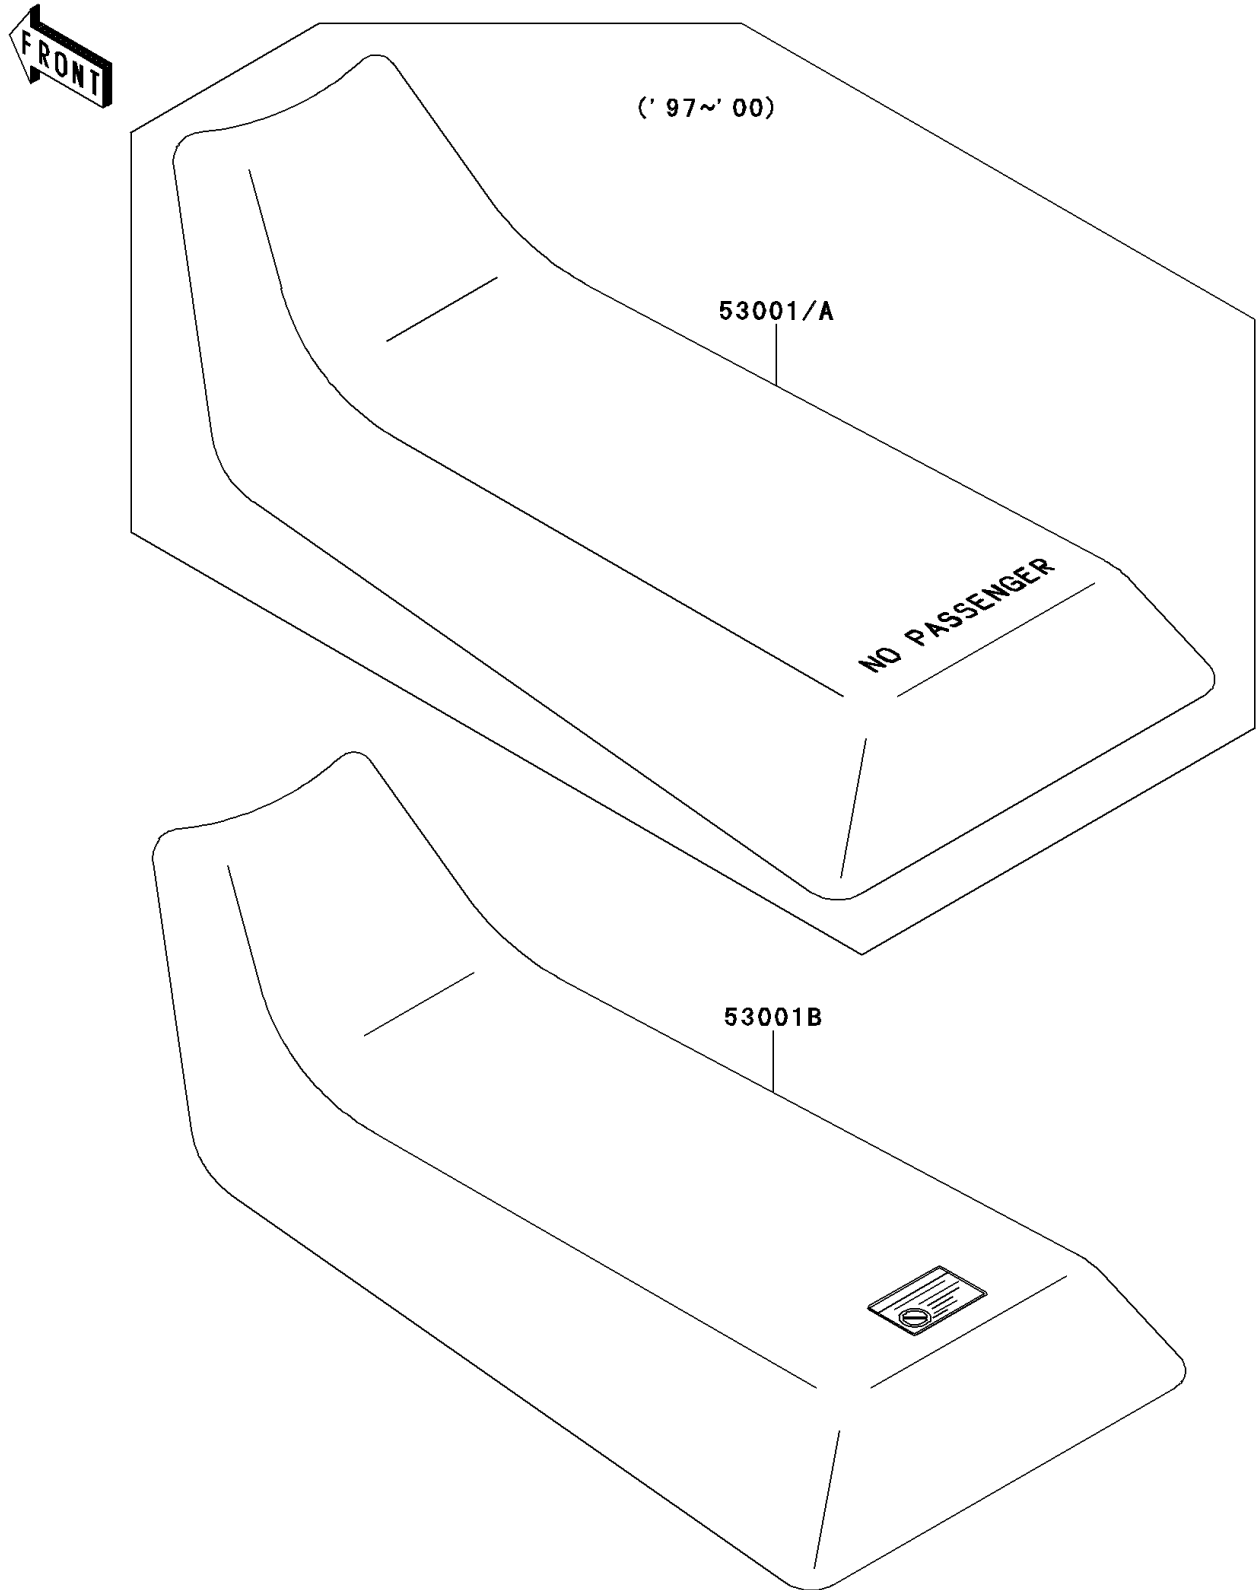

2000 Bayou 220 PARTS DIAGRAM

Seat

F2510

2000 Bayou 220 PARTS LIST

Seat

ITEM NAME	PART NUMBER	QUANTITY
SEAT-ASSY,GRAY (Ref # 53001A)	53001-1516-LG	1