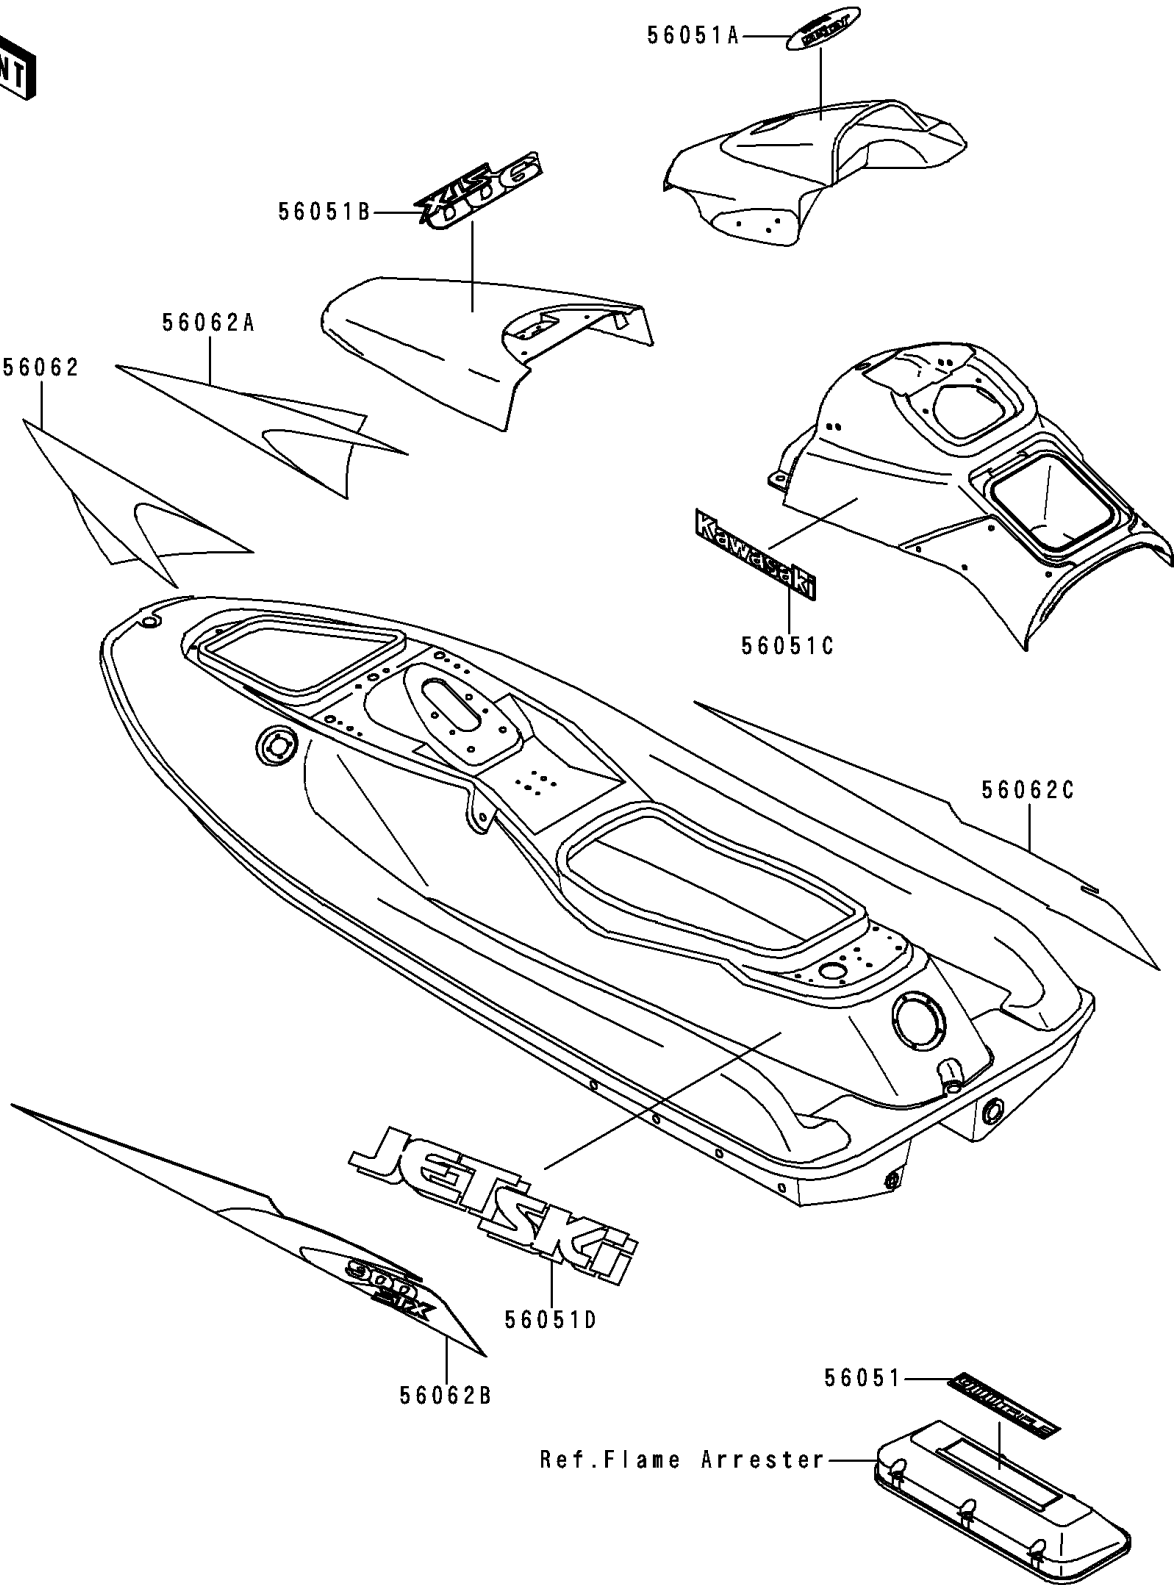

1998 900 STX PARTS DIAGRAM

Decals(JT900-A2)

F3880A

1998 900 STX PARTS LIST

Decals(JT900-A2)

ITEM NAME	PART NUMBER	QUANTITY
MARK,900 TRIPLE (Ref # 56051)	56051-3743	1
MARK,HANDLE COVER,JET SKI (Ref # 56051A)	56051-3751	1
MARK,HATCH COVER,900 STX (Ref # 56051B)	56051-3787	1
MARK,HANDLE COVER,KAWASAKI (Ref # 56051C)	56051-3788	2
MARK,DECK,JET SKI (Ref # 56051D)	56051-3791	2
PATTERN,DECK,FR,LH (Ref # 56062)	56062-3711	1
PATTERN,DECK,FR,RH (Ref # 56062A)	56062-3712	1
PATTERN,DECK,RR,LH (Ref # 56062B)	56062-3713	1
PATTERN,DECK,RR,RH (Ref # 56062C)	56062-3714	1