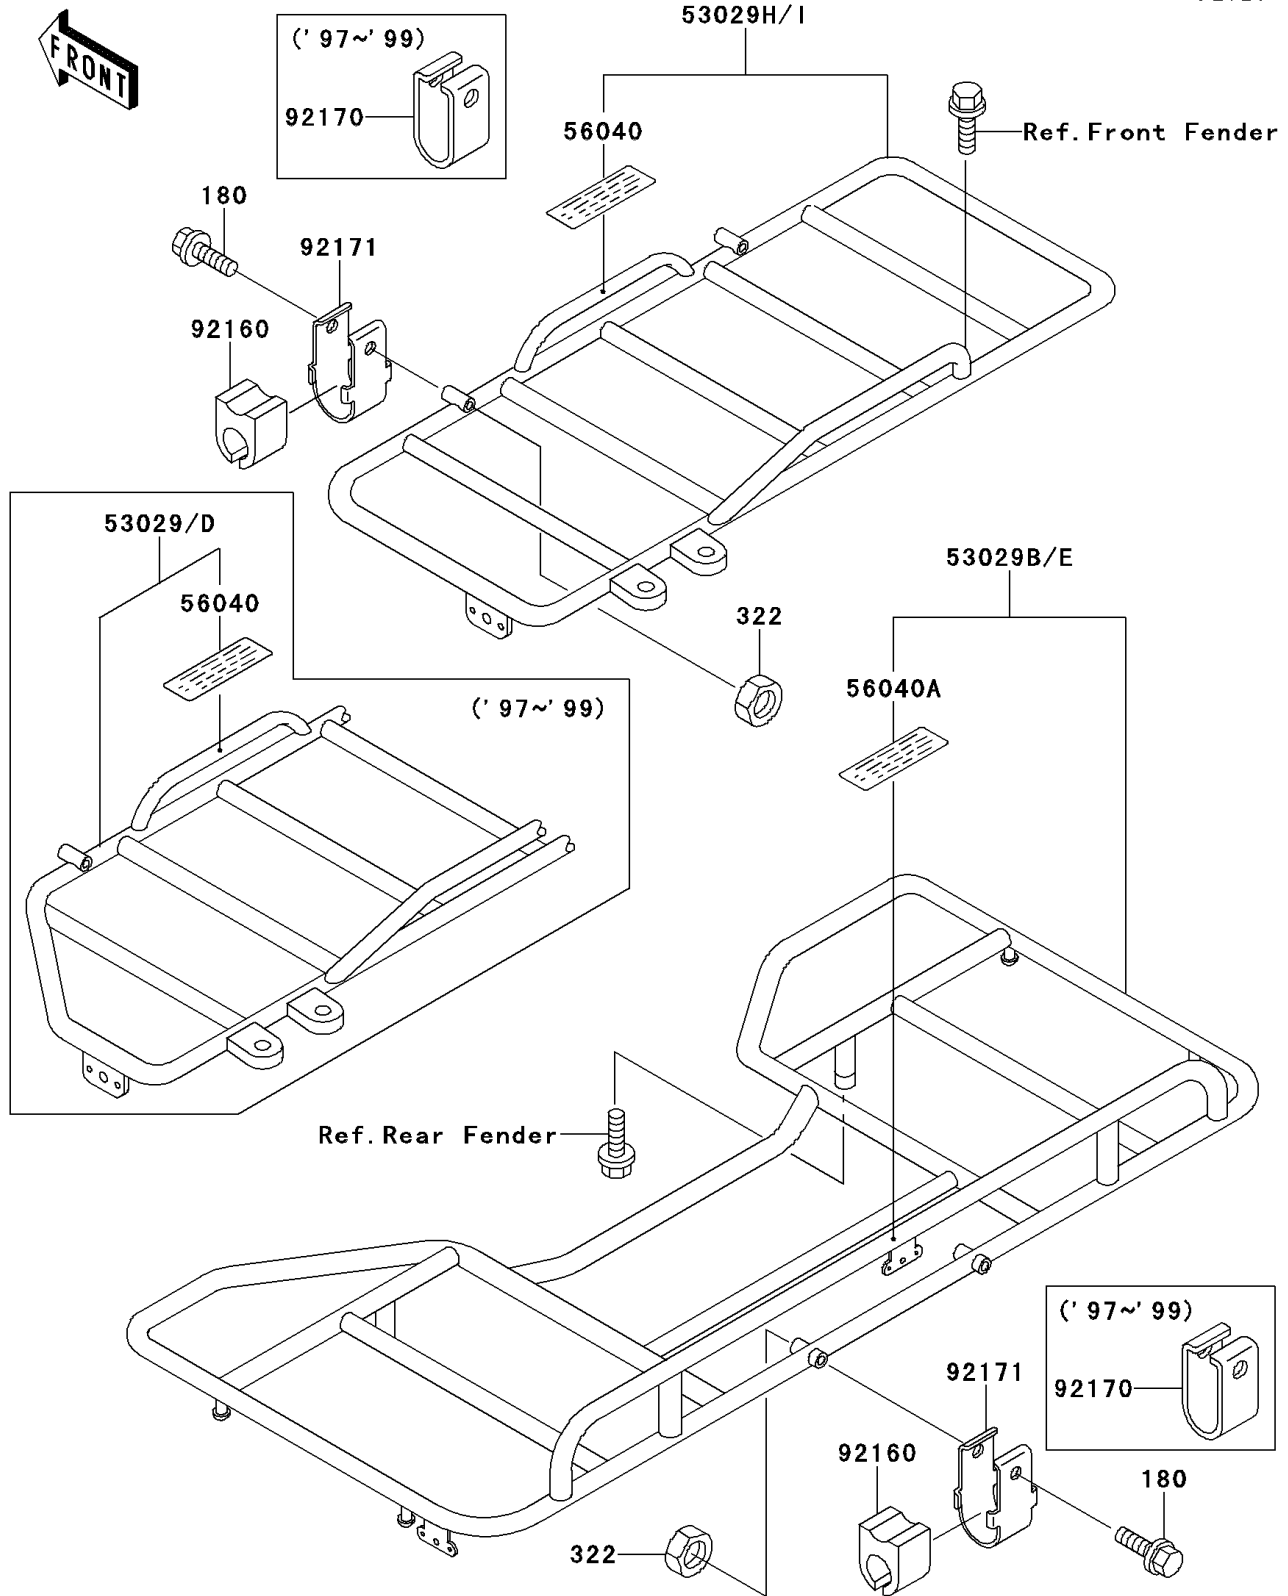

1997 Bayou 220 PARTS DIAGRAM

Carrier(s)

F2520

1997 Bayou 220 PARTS LIST

Carrier(s)

ITEM NAME	PART NUMBER	QUANTITY
BOLT-UPSET-WS (Ref # 180)	180J0640	4
NUT-CAP,6MM,BLACK (Ref # 322)	322C0600	4
LABEL-WARNING,MAXIMUM LOAD (Ref # 56040)	56040-1264	1
LABEL-WARNING,MAXIMUM LOAD (Ref # 56040A)	56040-1265	1
DAMPER (Ref # 92160)	92160-1112	4
CLAMP,CARRIER,GRAY (Ref # 92170)	92170-1741-1U	4
CARRIER,FR,S.GRAY (Ref # 53029)	53029-1176-1U	1
CARRIER,RR,S.GRAY (Ref # 53029B)	53029-1178-1U	1
CARRIER,FR,S.GRAY (Ref # 53029D)	53029-1188-1U	1
CARRIER,RR,S.GRAY (Ref # 53029E)	53029-1190-1U	1