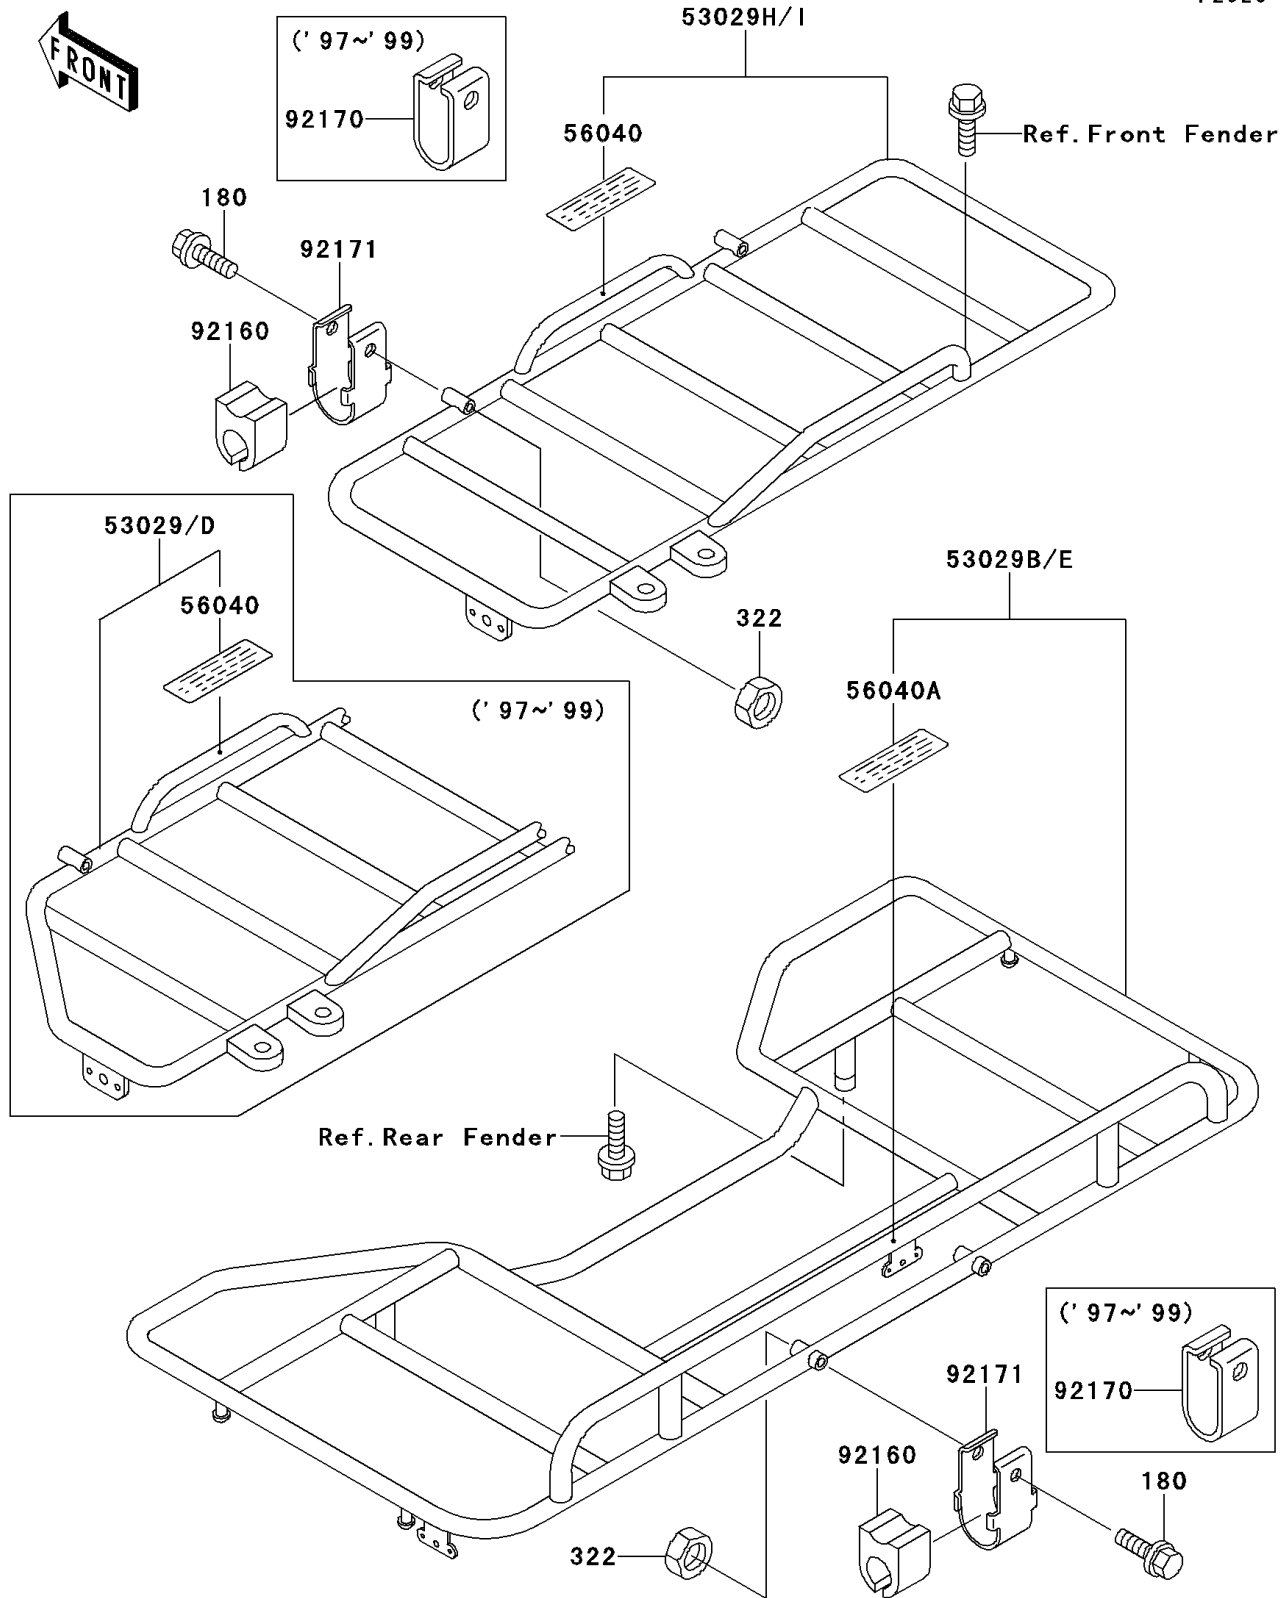

2000 Bayou 220 PARTS DIAGRAM

Carrier(s)

F2520

2000 Bayou 220 PARTS LIST

Carrier(s)

ITEM NAME	PART NUMBER	QUANTITY
BOLT-UPSET-WS (Ref # 180)	180J0640	4
NUT-CAP,6MM,BLACK (Ref # 322)	322C0600	4
LABEL-WARNING,MAXIMUM LOAD (Ref # 56040)	56040-1264	1
LABEL-WARNING,MAXIMUM LOAD (Ref # 56040A)	56040-1265	1
DAMPER (Ref # 92160)	92160-1112	4
CLAMP,CARRIER,GRAY (Ref # 92171)	92171-1112-1U	4
CARRIER,RR,S.GRAY (Ref # 53029B)	53029-1178-1U	1
CARRIER,RR,S.GRAY (Ref # 53029E)	53029-1190-1U	1
CARRIER,FR,S.GRAY (Ref # 53029H)	53029-1215-1U	1
CARRIER,FR,S.GRAY (Ref # 53029I)	53029-1217-1U	1